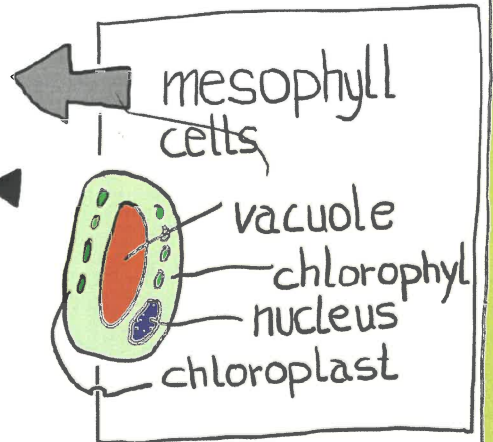

Leaf Cube

Bottom

Do this activity under adult supervision. 5+ yrs

- Colour in
- cut out along purple
- fold back at lines indicated
- add glue to tabs 1 and attach to "Top" of Leaf
- add glue to tabs 2 and attach sides
- add glue to tabs 3 and attach bottom

TOP

Plant Science Group, Kornik lab, IMCSB, University of Glasgow

make your own!!!