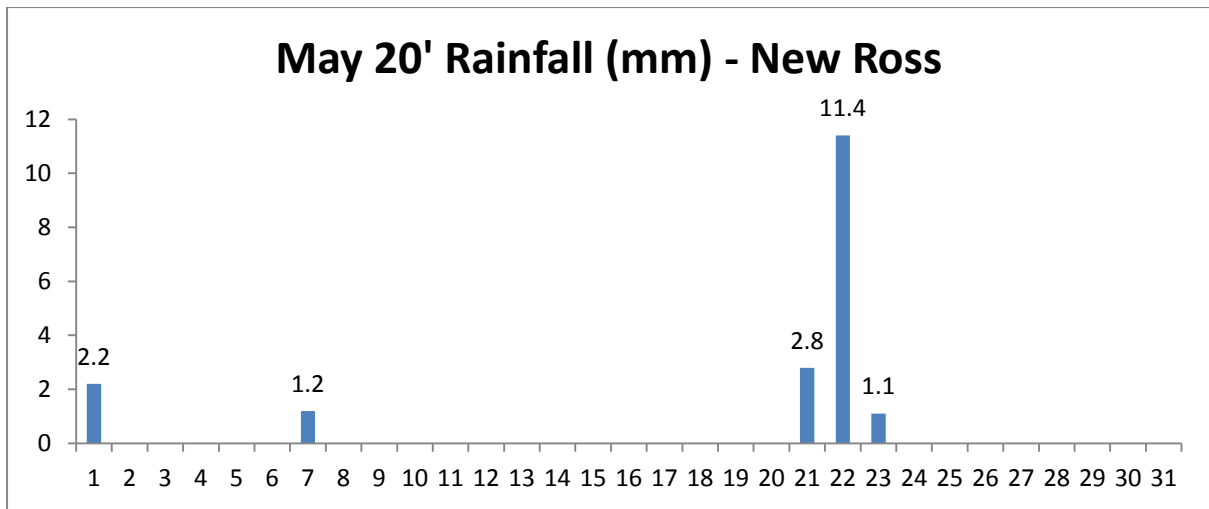

Total Rainfall – May 2020

Total May rainfall: **17.8 mm**. 30 year average rainfall for May: **55.7 mm**

Total May rainfall: **11.7 mm**. 30 year average rainfall for May: **60.2 mm**

Total May rainfall: **11.7 mm**. 30 year average rainfall: **53.6 mm**

Total Rainfall – May 2020

Total May rainfall: **18.7 mm**. 30 year average rainfall: **55.7 mm**