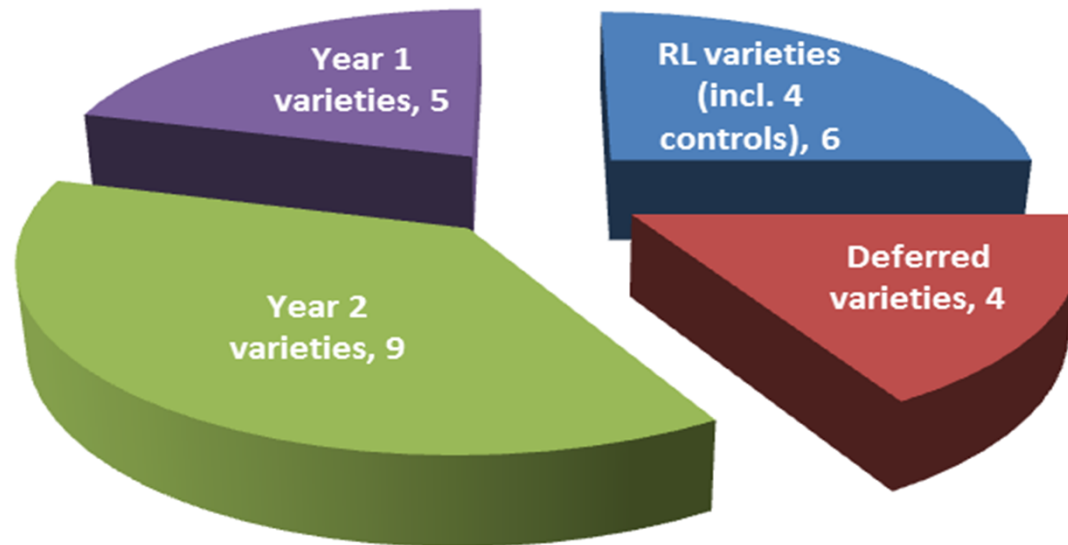

Irish National List/Recommended List Perennial Ryegrass Variety Trials

PPI Information Meeting
Teagasc, Moorepark
16th July 2015

Department of
**Agriculture,
Food and the Marine**

An Roinn
**Talmhaíochta,
Bia agus Mara**

David Cummins & John Claffey

www.agriculture.gov.ie

Contents of Presentation

- ✓ Update on Perennial Ryegrass sowings in 2015

Trials sown in 2015

2015 Sowings

- ✓ Athenry, Co. Galway
 - ✓ Backweston, Co. Kildare
 - ✓ Raphoe, Co. Donegal
 - ✓ Kildalton, Co. Kilkenny
 - ✓ Moorepark, Co. Cork
-
- All varieties at all sites
 - Not all cutting protocols at all sites

Trials sown in 2015

- ✓ Trials sown end May/early June
- ✓ 24 Intermediate Varieties
- ✓ 27 Late Varieties
- ✓ Harvest Year 1 = 2016
- ✓ Harvest Year 2 = 2017

Breakdown of 2015 Intermediate Trial (24 varieties)