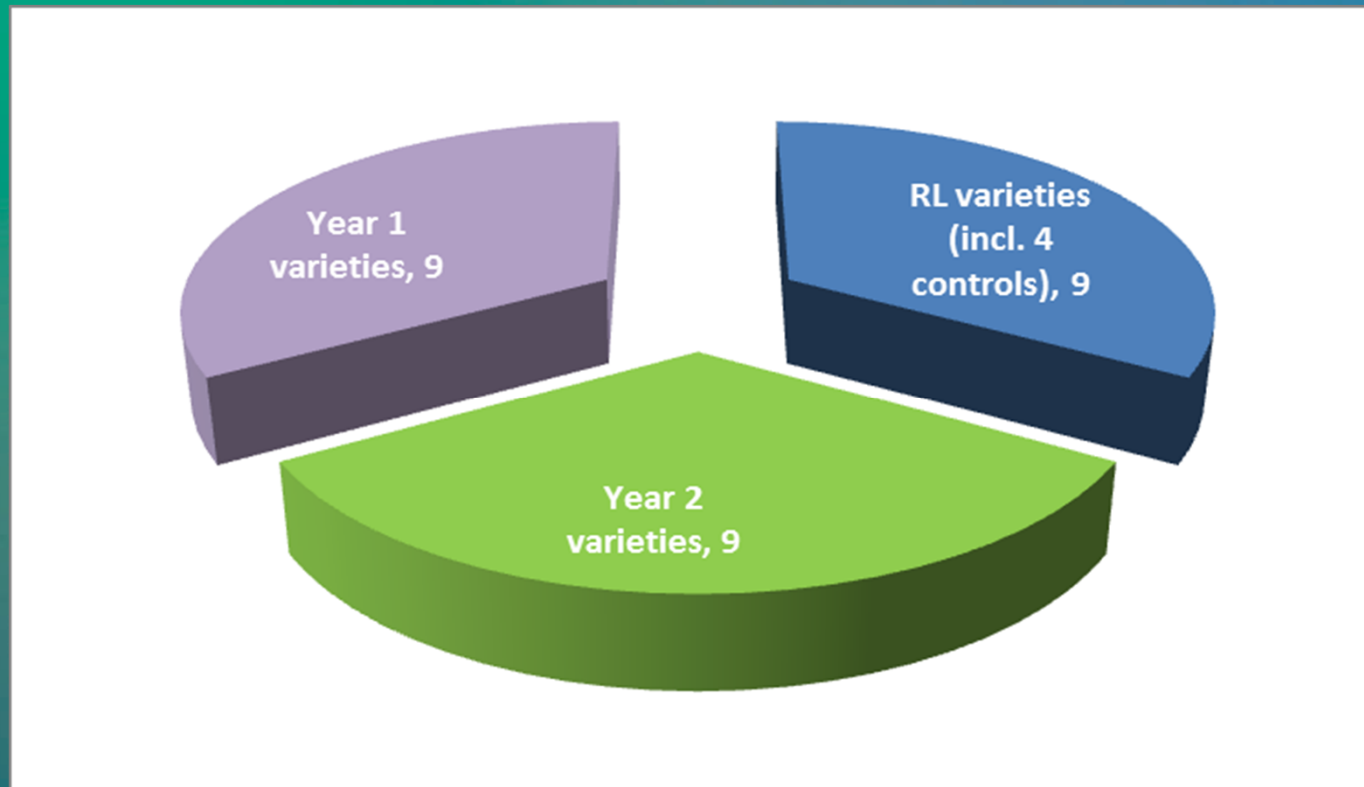

Breakdown of 2015 Late Trial (27 varieties)