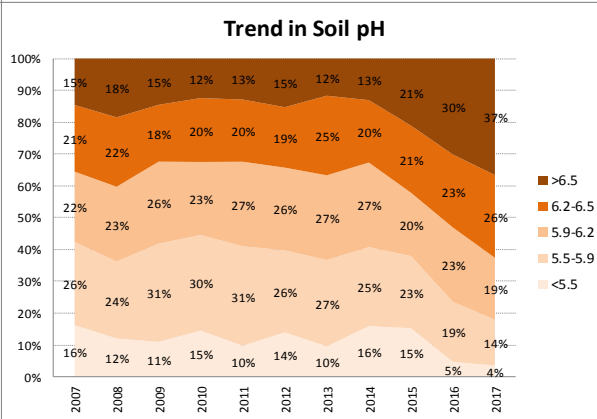

County	Carlow
Year	2017
Enterprise	All Farms
Number of Samples	740

County	Carlow
Year	2017
Enterprise	Dairy
Number of Samples	172

County	Carlow
Year	2017
Enterprise	Drystock
Number of Samples	396

County	Carlow
Year	2017
Enterprise	Tillage
Number of Samples	165