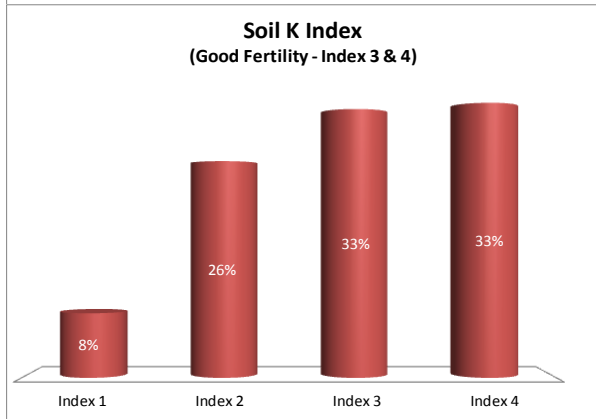

County	Carlow
Year	2017
Enterprise	All Farms
Number of Samples	740

County	Carlow
Year	2017
Enterprise	Dairy
Number of Samples	172

County	Carlow
Year	2017
Enterprise	Drystock
Number of Samples	396

County	Carlow
Year	2017
Enterprise	Tillage
Number of Samples	165