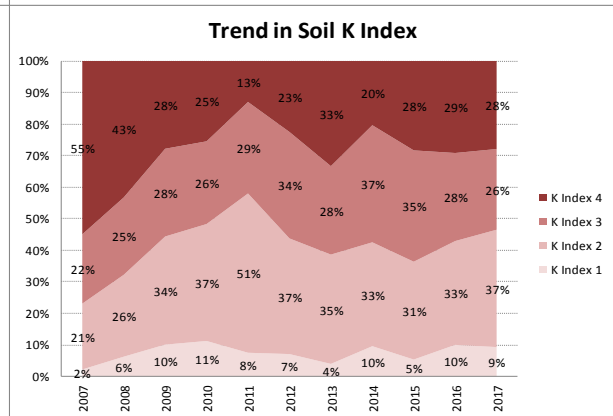

County	Carlow
Year	2017
Enterprise	All Farms
Number of Samples	740

County	Carlow
Year	2017
Enterprise	Dairy
Number of Samples	172

County	Carlow
Year	2017
Enterprise	Drystock
Number of Samples	396

County	Carlow
Year	2017
Enterprise	Tillage
Number of Samples	165