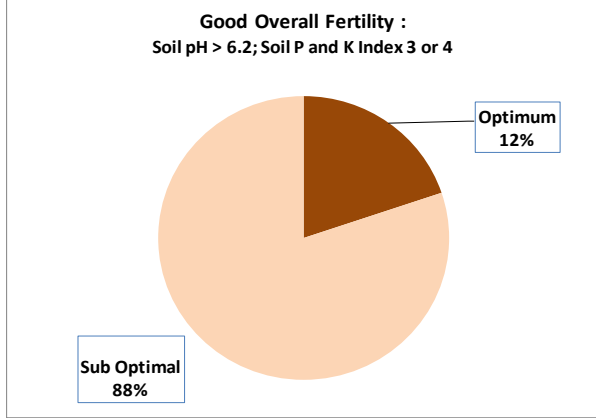

County	Carlow
Year	2017
Enterprise	All Farms
Number of Samples	740

County	Carlow
Year	2017
Enterprise	Dairy
Number of Samples	172

County	Carlow
Year	2017
Enterprise	Drystock
Number of Samples	396

County	Carlow
Year	2017
Enterprise	Tillage
Number of Samples	165