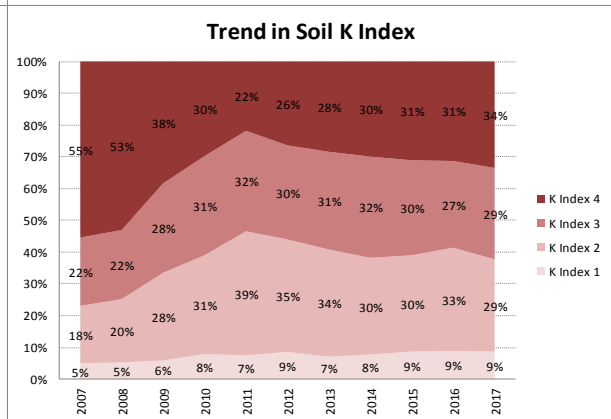

County	Carlow
Year	2017
Enterprise	All Farms
Number of Samples	740

County	Carlow
Year	2017
Enterprise	Dairy
Number of Samples	172

County	Carlow
Year	2017
Enterprise	Drystock
Number of Samples	396

County	Carlow
Year	2017
Enterprise	Tillage
Number of Samples	165