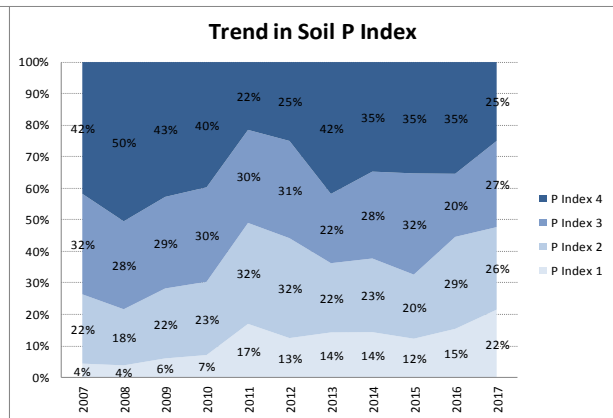

County	Carlow
Year	2017
Enterprise	All Farms
Number of Samples	740

County	Carlow
Year	2017
Enterprise	Dairy
Number of Samples	172

County	Carlow
Year	2017
Enterprise	Drystock
Number of Samples	396

County	Carlow
Year	2017
Enterprise	Tillage
Number of Samples	165