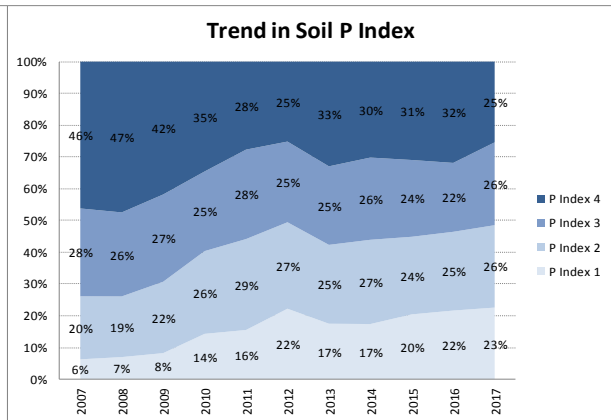

County	Carlow
Year	2017
Enterprise	All Farms
Number of Samples	740

County	Carlow
Year	2017
Enterprise	Dairy
Number of Samples	172

County	Carlow
Year	2017
Enterprise	Drystock
Number of Samples	396

County	Carlow
Year	2017
Enterprise	Tillage
Number of Samples	165