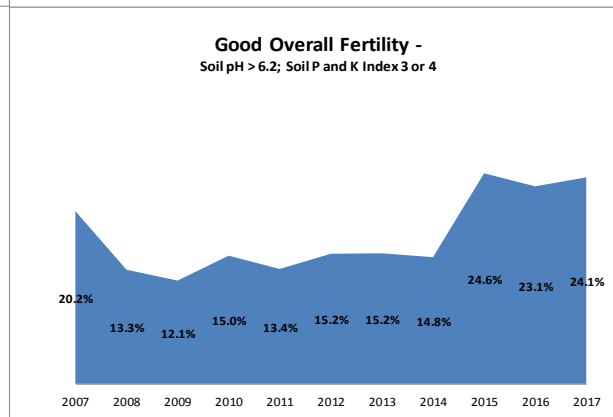

County	Carlow
Year	2017
Enterprise	All Farms
Number of Samples	740

County	Carlow
Year	2017
Enterprise	Dairy
Number of Samples	172

County	Carlow
Year	2017
Enterprise	Drystock
Number of Samples	396

County	Carlow
Year	2017
Enterprise	Tillage
Number of Samples	165