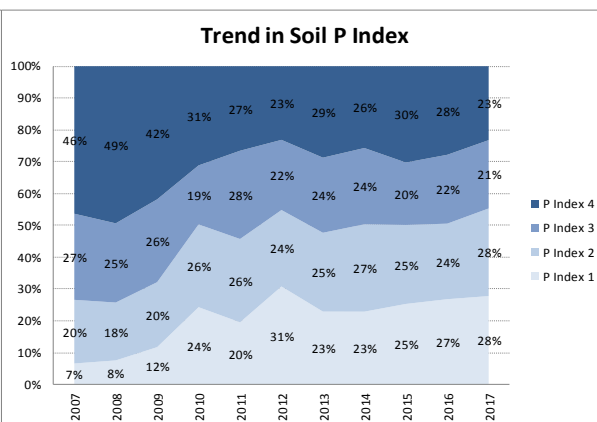

County	Carlow
Year	2017
Enterprise	All Farms
Number of Samples	740

County	Carlow
Year	2017
Enterprise	Dairy
Number of Samples	172

County	Carlow
Year	2017
Enterprise	Drystock
Number of Samples	396

County	Carlow
Year	2017
Enterprise	Tillage
Number of Samples	165