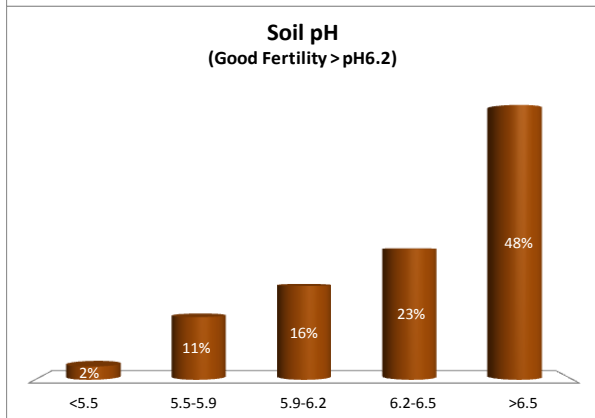

County	Carlow
Year	2017
Enterprise	All Farms
Number of Samples	740

County	Carlow
Year	2017
Enterprise	Dairy
Number of Samples	172

County	Carlow
Year	2017
Enterprise	Drystock
Number of Samples	396

County	Carlow
Year	2017
Enterprise	Tillage
Number of Samples	165