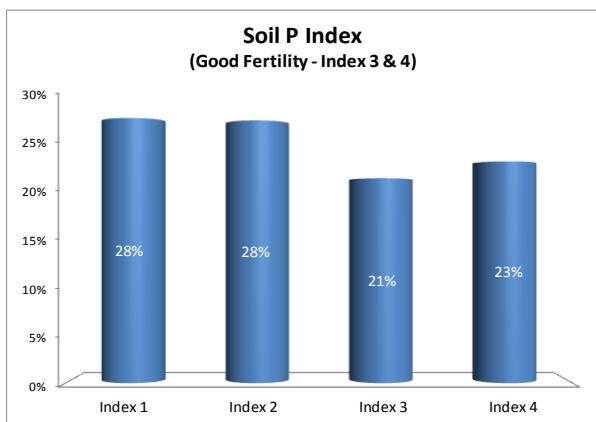

County	Carlow
Year	2017
Enterprise	All Farms
Number of Samples	740

County	Carlow
Year	2017
Enterprise	Dairy
Number of Samples	172

County	Carlow
Year	2017
Enterprise	Drystock
Number of Samples	396

County	Carlow
Year	2017
Enterprise	Tillage
Number of Samples	165