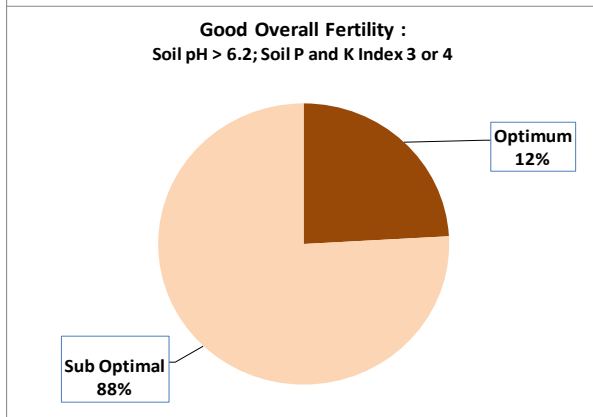

County	Carlow
Year	2017
Enterprise	All Farms
Number of Samples	740

County	Carlow
Year	2017
Enterprise	Dairy
Number of Samples	172

County	Carlow
Year	2017
Enterprise	Drystock
Number of Samples	396

County	Carlow
Year	2017
Enterprise	Tillage
Number of Samples	165