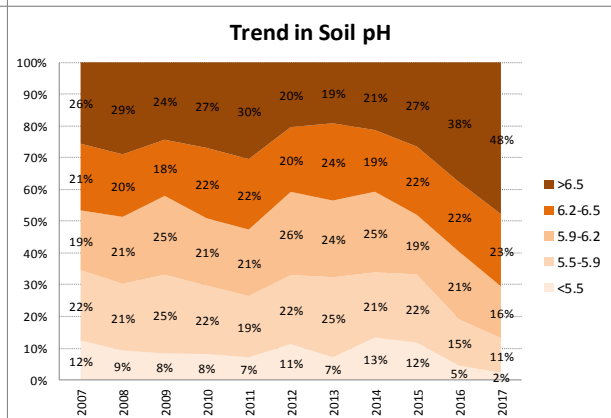

County	Carlow
Year	2017
Enterprise	All Farms
Number of Samples	740

County	Carlow
Year	2017
Enterprise	Dairy
Number of Samples	172

County	Carlow
Year	2017
Enterprise	Drystock
Number of Samples	396

County	Carlow
Year	2017
Enterprise	Tillage
Number of Samples	165