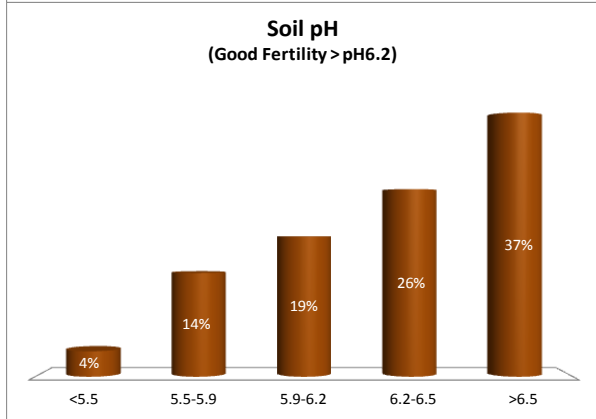

County	Carlow
Year	2017
Enterprise	All Farms
Number of Samples	740

County	Carlow
Year	2017
Enterprise	Dairy
Number of Samples	172

County	Carlow
Year	2017
Enterprise	Drystock
Number of Samples	396

County	Carlow
Year	2017
Enterprise	Tillage
Number of Samples	165