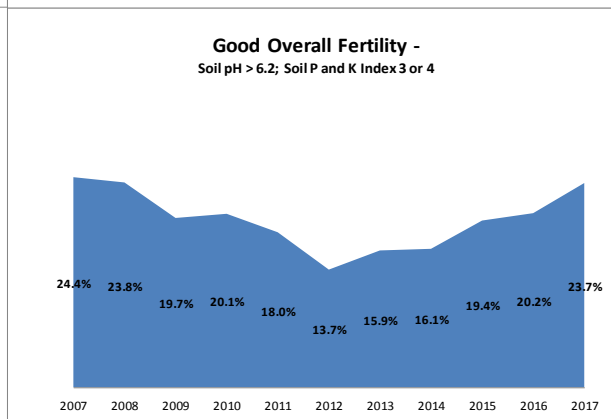

County	Carlow
Year	2017
Enterprise	All Farms
Number of Samples	740

County	Carlow
Year	2017
Enterprise	Dairy
Number of Samples	172

County	Carlow
Year	2017
Enterprise	Drystock
Number of Samples	396

County	Carlow
Year	2017
Enterprise	Tillage
Number of Samples	165