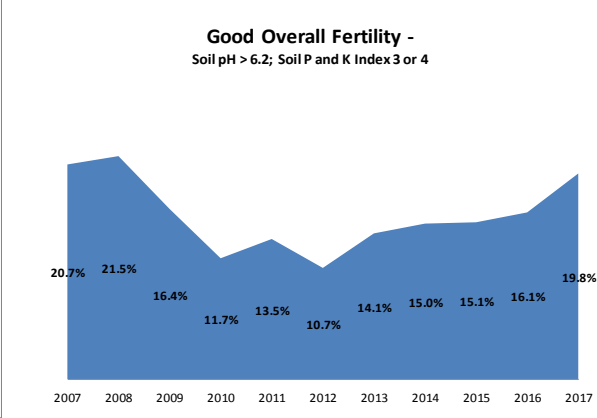

County	Carlow
Year	2017
Enterprise	All Farms
Number of Samples	740

County	Carlow
Year	2017
Enterprise	Dairy
Number of Samples	172

County	Carlow
Year	2017
Enterprise	Drystock
Number of Samples	396

County	Carlow
Year	2017
Enterprise	Tillage
Number of Samples	165