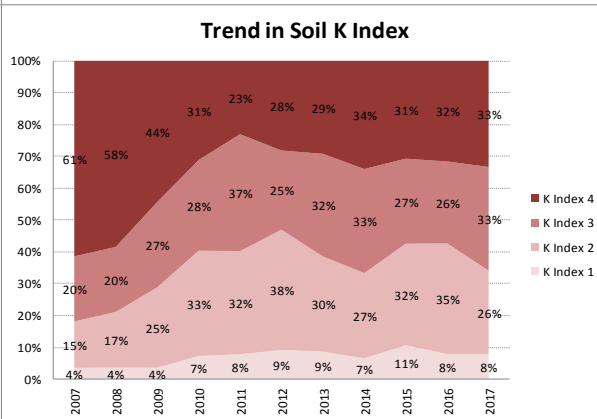

County	Carlow
Year	2017
Enterprise	All Farms
Number of Samples	740

County	Carlow
Year	2017
Enterprise	Dairy
Number of Samples	172

County	Carlow
Year	2017
Enterprise	Drystock
Number of Samples	396

County	Carlow
Year	2017
Enterprise	Tillage
Number of Samples	165