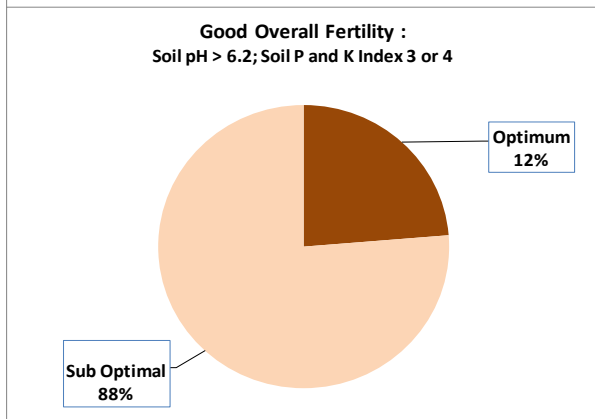

County	Carlow
Year	2017
Enterprise	All Farms
Number of Samples	740

County	Carlow
Year	2017
Enterprise	Dairy
Number of Samples	172

County	Carlow
Year	2017
Enterprise	Drystock
Number of Samples	396

County	Carlow
Year	2017
Enterprise	Tillage
Number of Samples	165