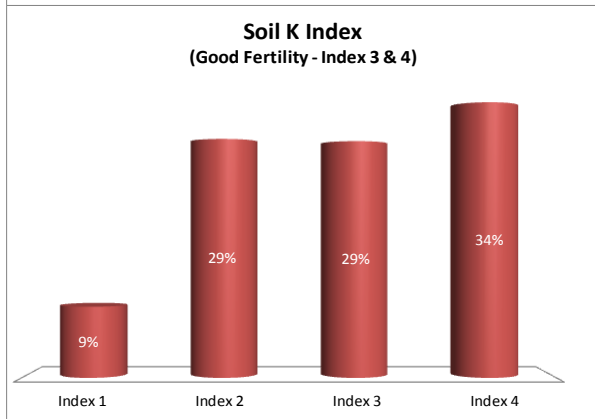

County	Carlow
Year	2017
Enterprise	All Farms
Number of Samples	740

County	Carlow
Year	2017
Enterprise	Dairy
Number of Samples	172

County	Carlow
Year	2017
Enterprise	Drystock
Number of Samples	396

County	Carlow
Year	2017
Enterprise	Tillage
Number of Samples	165