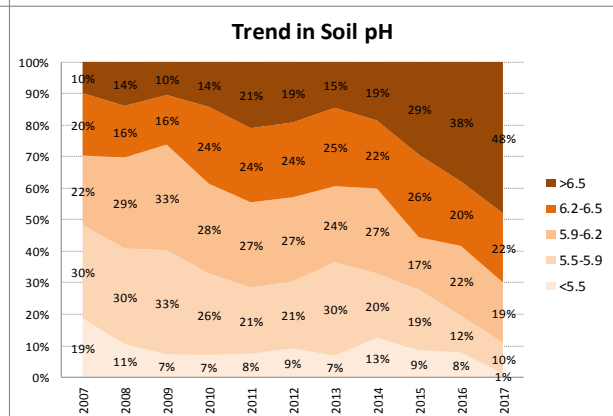

County	Carlow
Year	2017
Enterprise	All Farms
Number of Samples	740

County	Carlow
Year	2017
Enterprise	Dairy
Number of Samples	172

County	Carlow
Year	2017
Enterprise	Drystock
Number of Samples	396

County	Carlow
Year	2017
Enterprise	Tillage
Number of Samples	165