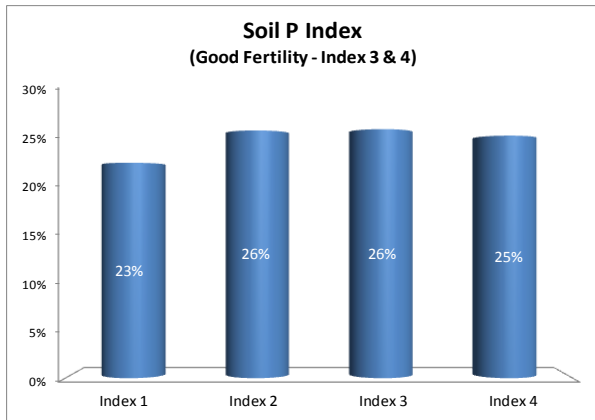

County	Carlow
Year	2017
Enterprise	All Farms
Number of Samples	740

County	Carlow
Year	2017
Enterprise	Dairy
Number of Samples	172

County	Carlow
Year	2017
Enterprise	Drystock
Number of Samples	396

County	Carlow
Year	2017
Enterprise	Tillage
Number of Samples	165