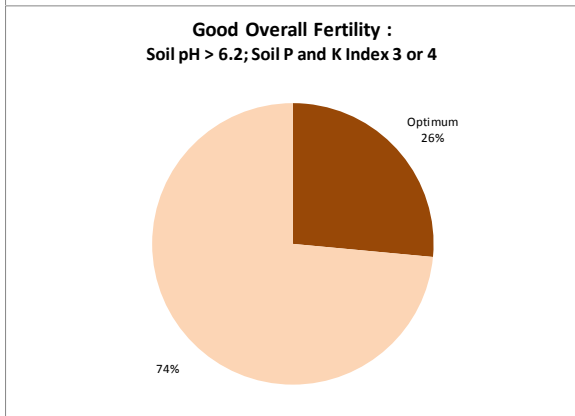

County	Carlow
Year	2019
Enterprise	All Farms
Number of Samples	404

County	Carlow
Year	2019
Enterprise	Dairy
Number of Samples	100

County	Carlow
Year	2019
Enterprise	Drystock
Number of Samples	186

County	Carlow
Year	2019
Enterprise	Tillage
Number of Samples	116