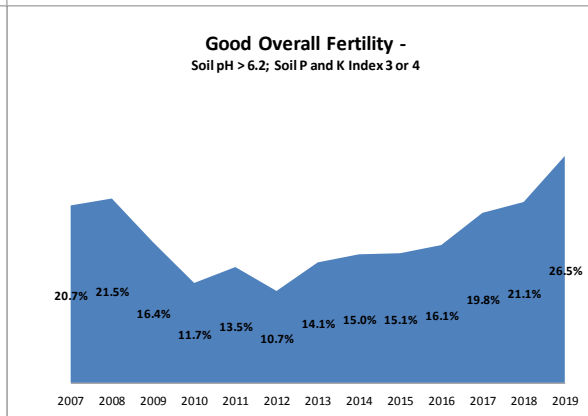

County	Carlow
Year	2019
Enterprise	All Farms
Number of Samples	404

County	Carlow
Year	2019
Enterprise	Dairy
Number of Samples	100

County	Carlow
Year	2019
Enterprise	Drystock
Number of Samples	186

County	Carlow
Year	2019
Enterprise	Tillage
Number of Samples	116