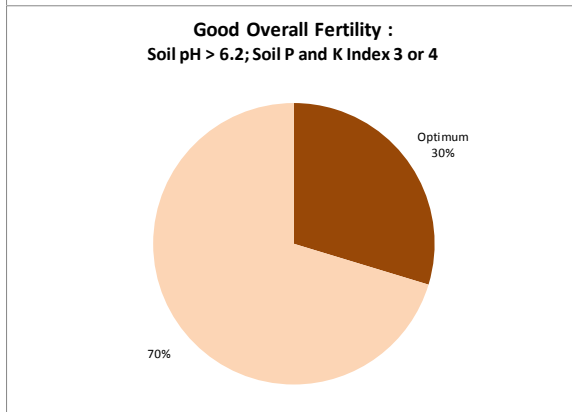

County	Carlow
Year	2019
Enterprise	All Farms
Number of Samples	404

County	Carlow
Year	2019
Enterprise	Dairy
Number of Samples	100

County	Carlow
Year	2019
Enterprise	Drystock
Number of Samples	186

County	Carlow
Year	2019
Enterprise	Tillage
Number of Samples	116