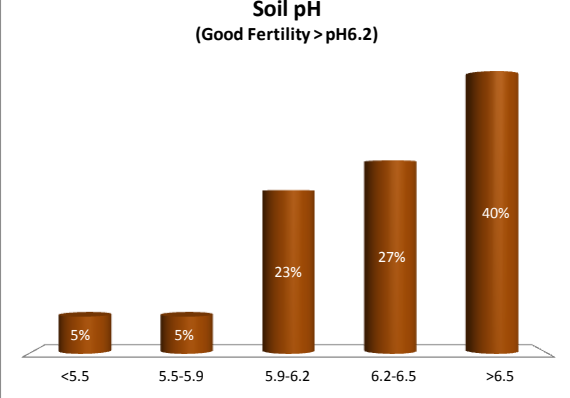

County	Carlow
Year	2019
Enterprise	All Farms
Number of Samples	404

County	Carlow
Year	2019
Enterprise	Dairy
Number of Samples	100

County	Carlow
Year	2019
Enterprise	Drystock
Number of Samples	186

County	Carlow
Year	2019
Enterprise	Tillage
Number of Samples	116