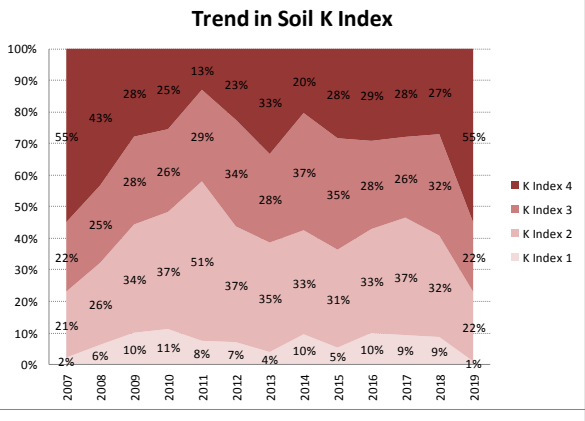

County	Carlow
Year	2019
Enterprise	All Farms
Number of Samples	404

County	Carlow
Year	2019
Enterprise	Dairy
Number of Samples	100

County	Carlow
Year	2019
Enterprise	Drystock
Number of Samples	186

County	Carlow
Year	2019
Enterprise	Tillage
Number of Samples	116