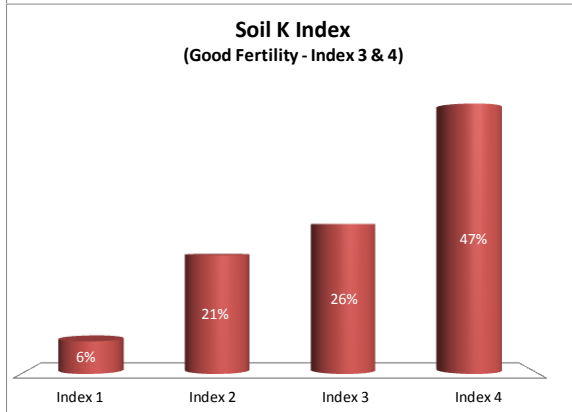

County	Carlow
Year	2019
Enterprise	All Farms
Number of Samples	404

County	Carlow
Year	2019
Enterprise	Dairy
Number of Samples	100

County	Carlow
Year	2019
Enterprise	Drystock
Number of Samples	186

County	Carlow
Year	2019
Enterprise	Tillage
Number of Samples	116