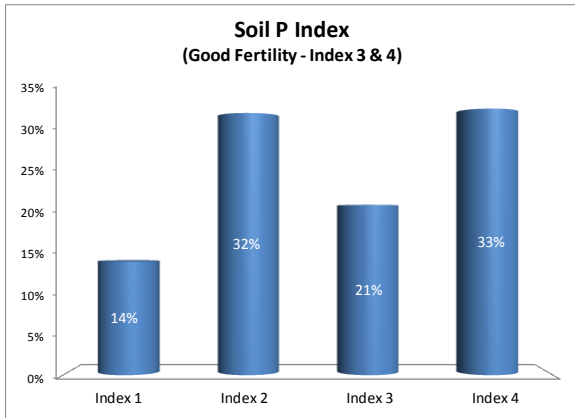

County	Carlow
Year	2019
Enterprise	All Farms
Number of Samples	404

County	Carlow
Year	2019
Enterprise	Dairy
Number of Samples	100

County	Carlow
Year	2019
Enterprise	Drystock
Number of Samples	186

County	Carlow
Year	2019
Enterprise	Tillage
Number of Samples	116