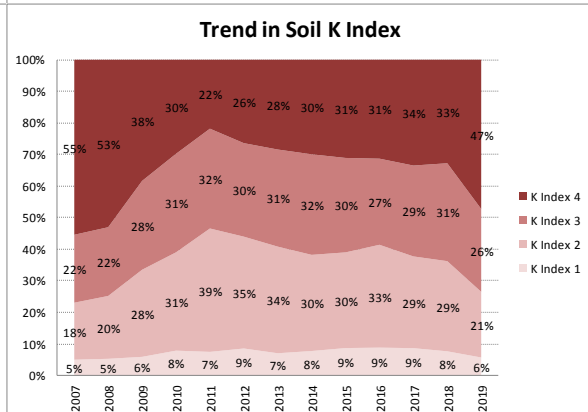

County	Carlow
Year	2019
Enterprise	All Farms
Number of Samples	404

County	Carlow
Year	2019
Enterprise	Dairy
Number of Samples	100

County	Carlow
Year	2019
Enterprise	Drystock
Number of Samples	186

County	Carlow
Year	2019
Enterprise	Tillage
Number of Samples	116