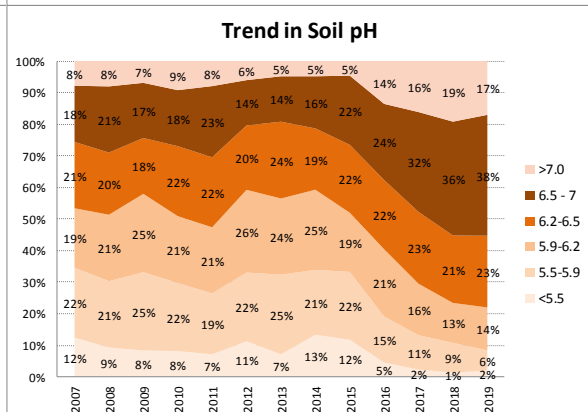

County	Carlow
Year	2019
Enterprise	All Farms
Number of Samples	404

County	Carlow
Year	2019
Enterprise	Dairy
Number of Samples	100

County	Carlow
Year	2019
Enterprise	Drystock
Number of Samples	186

County	Carlow
Year	2019
Enterprise	Tillage
Number of Samples	116