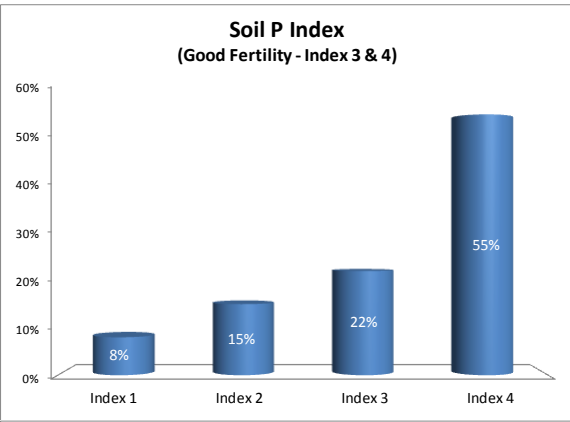

County	Carlow
Year	2019
Enterprise	All Farms
Number of Samples	404

County	Carlow
Year	2019
Enterprise	Dairy
Number of Samples	100

County	Carlow
Year	2019
Enterprise	Drystock
Number of Samples	186

County	Carlow
Year	2019
Enterprise	Tillage
Number of Samples	116