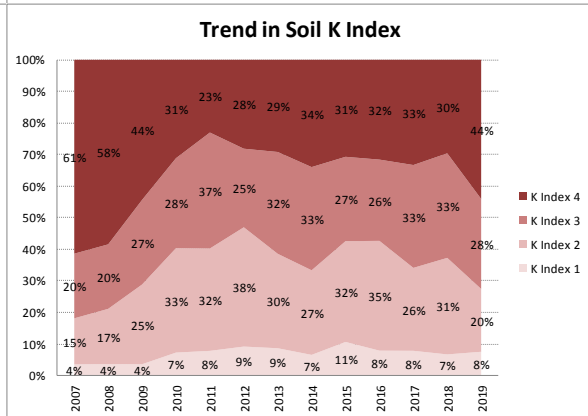

County	Carlow
Year	2019
Enterprise	All Farms
Number of Samples	404

County	Carlow
Year	2019
Enterprise	Dairy
Number of Samples	100

County	Carlow
Year	2019
Enterprise	Drystock
Number of Samples	186

County	Carlow
Year	2019
Enterprise	Tillage
Number of Samples	116