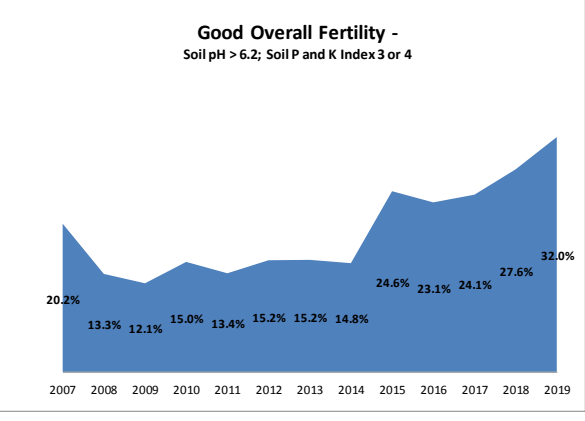

County	Carlow
Year	2019
Enterprise	All Farms
Number of Samples	404

County	Carlow
Year	2019
Enterprise	Dairy
Number of Samples	100

County	Carlow
Year	2019
Enterprise	Drystock
Number of Samples	186

County	Carlow
Year	2019
Enterprise	Tillage
Number of Samples	116