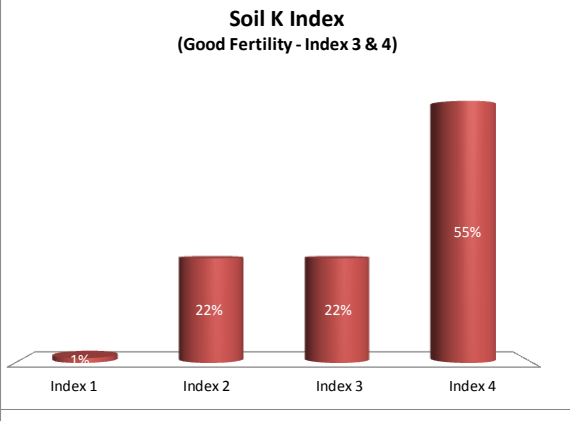

County	Carlow
Year	2019
Enterprise	All Farms
Number of Samples	404

County	Carlow
Year	2019
Enterprise	Dairy
Number of Samples	100

County	Carlow
Year	2019
Enterprise	Drystock
Number of Samples	186

County	Carlow
Year	2019
Enterprise	Tillage
Number of Samples	116