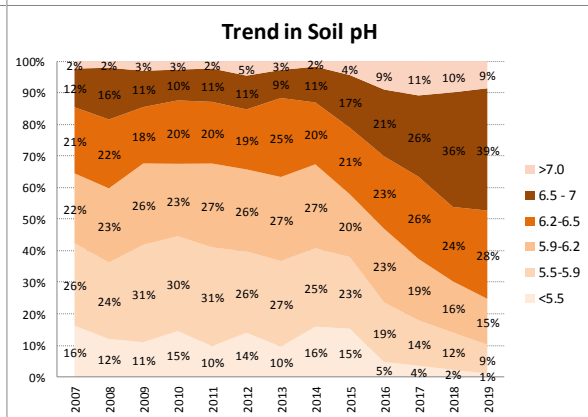

County	Carlow
Year	2019
Enterprise	All Farms
Number of Samples	404

County	Carlow
Year	2019
Enterprise	Dairy
Number of Samples	100

County	Carlow
Year	2019
Enterprise	Drystock
Number of Samples	186

County	Carlow
Year	2019
Enterprise	Tillage
Number of Samples	116