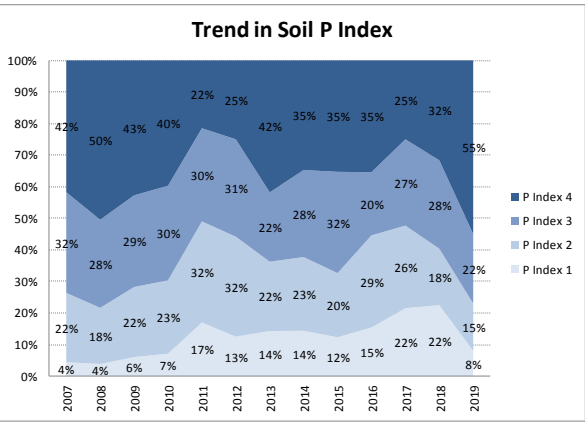

County	Carlow
Year	2019
Enterprise	All Farms
Number of Samples	404

County	Carlow
Year	2019
Enterprise	Dairy
Number of Samples	100

County	Carlow
Year	2019
Enterprise	Drystock
Number of Samples	186

County	Carlow
Year	2019
Enterprise	Tillage
Number of Samples	116