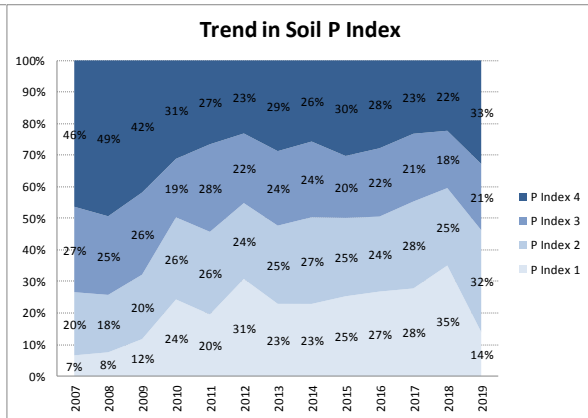

County	Carlow
Year	2019
Enterprise	All Farms
Number of Samples	404

County	Carlow
Year	2019
Enterprise	Dairy
Number of Samples	100

County	Carlow
Year	2019
Enterprise	Drystock
Number of Samples	186

County	Carlow
Year	2019
Enterprise	Tillage
Number of Samples	116