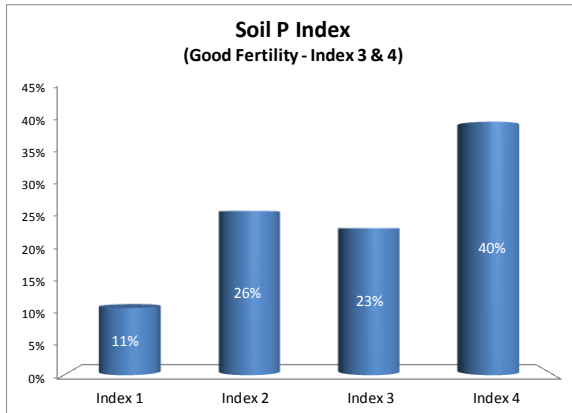

County	Carlow
Year	2019
Enterprise	All Farms
Number of Samples	404

County	Carlow
Year	2019
Enterprise	Dairy
Number of Samples	100

County	Carlow
Year	2019
Enterprise	Drystock
Number of Samples	186

County	Carlow
Year	2019
Enterprise	Tillage
Number of Samples	116