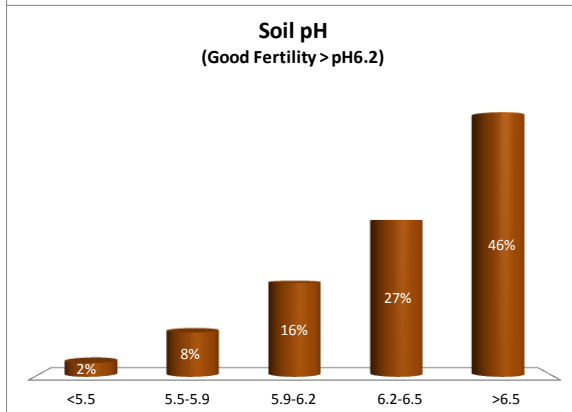

County	Carlow
Year	2019
Enterprise	All Farms
Number of Samples	404

County	Carlow
Year	2019
Enterprise	Dairy
Number of Samples	100

County	Carlow
Year	2019
Enterprise	Drystock
Number of Samples	186

County	Carlow
Year	2019
Enterprise	Tillage
Number of Samples	116