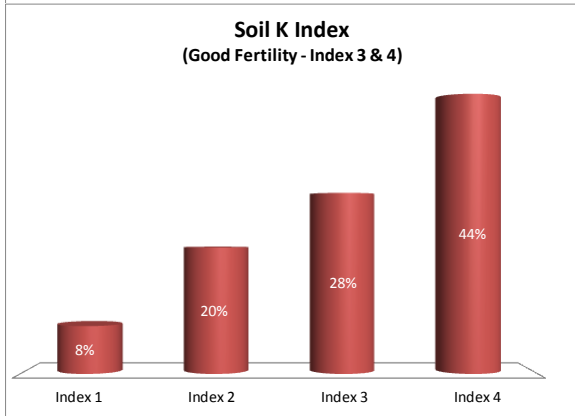

County	Carlow
Year	2019
Enterprise	All Farms
Number of Samples	404

County	Carlow
Year	2019
Enterprise	Dairy
Number of Samples	100

County	Carlow
Year	2019
Enterprise	Drystock
Number of Samples	186

County	Carlow
Year	2019
Enterprise	Tillage
Number of Samples	116