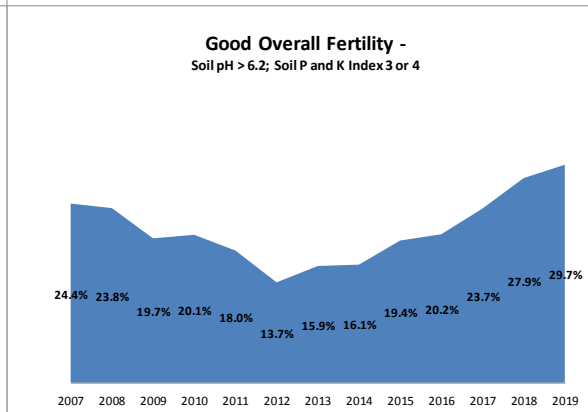

County	Carlow
Year	2019
Enterprise	All Farms
Number of Samples	404

County	Carlow
Year	2019
Enterprise	Dairy
Number of Samples	100

County	Carlow
Year	2019
Enterprise	Drystock
Number of Samples	186

County	Carlow
Year	2019
Enterprise	Tillage
Number of Samples	116