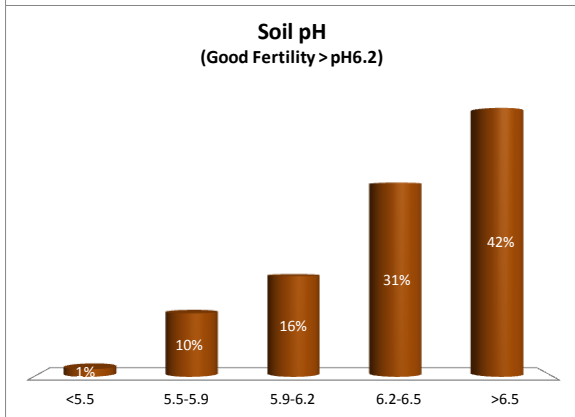

County	Carlow
Year	2019
Enterprise	All Farms
Number of Samples	404

County	Carlow
Year	2019
Enterprise	Dairy
Number of Samples	100

County	Carlow
Year	2019
Enterprise	Drystock
Number of Samples	186

County	Carlow
Year	2019
Enterprise	Tillage
Number of Samples	116