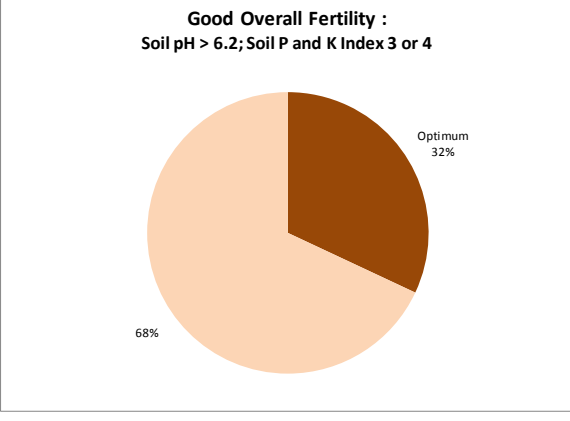

County	Carlow
Year	2019
Enterprise	All Farms
Number of Samples	404

County	Carlow
Year	2019
Enterprise	Dairy
Number of Samples	100

County	Carlow
Year	2019
Enterprise	Drystock
Number of Samples	186

County	Carlow
Year	2019
Enterprise	Tillage
Number of Samples	116