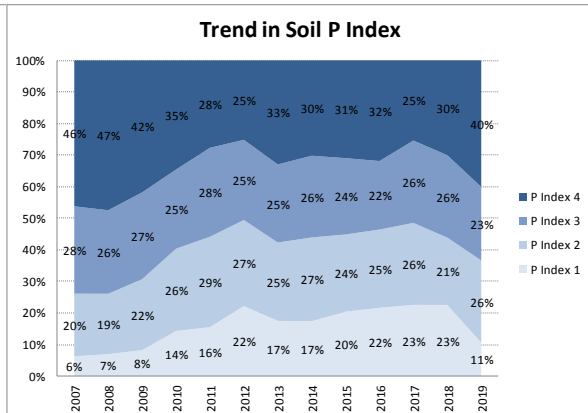

County	Carlow
Year	2019
Enterprise	All Farms
Number of Samples	404

County	Carlow
Year	2019
Enterprise	Dairy
Number of Samples	100

County	Carlow
Year	2019
Enterprise	Drystock
Number of Samples	186

County	Carlow
Year	2019
Enterprise	Tillage
Number of Samples	116