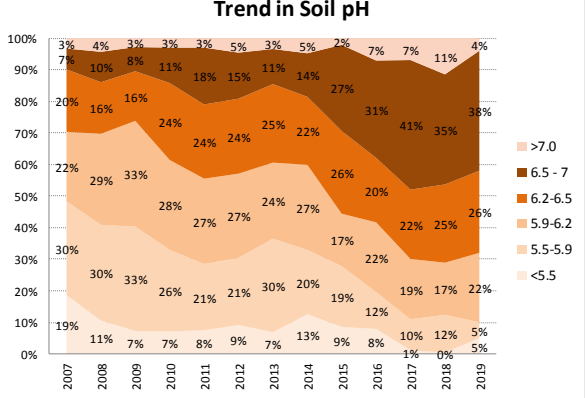

County	Carlow
Year	2019
Enterprise	All Farms
Number of Samples	404

County	Carlow
Year	2019
Enterprise	Dairy
Number of Samples	100

County	Carlow
Year	2019
Enterprise	Drystock
Number of Samples	186

County	Carlow
Year	2019
Enterprise	Tillage
Number of Samples	116