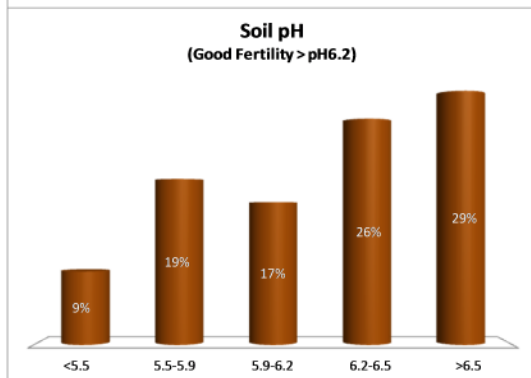

County	Carlow
Year	2015
Enterprise	Dairy
Number of Samples	187

County	Carlow
Year	2015
Enterprise	Tillage
Number of Samples	120