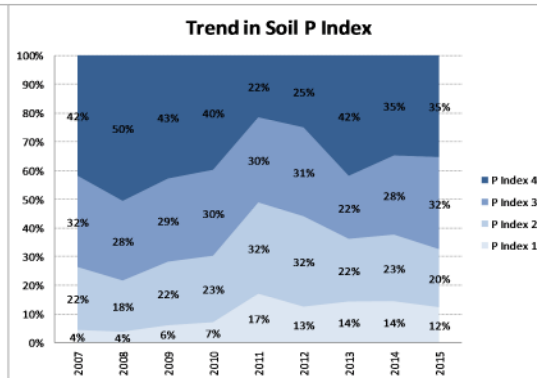

County	Carlow
Year	2015
Enterprise	Dairy
Number of Samples	187

County	Carlow
Year	2015
Enterprise	Tillage
Number of Samples	120