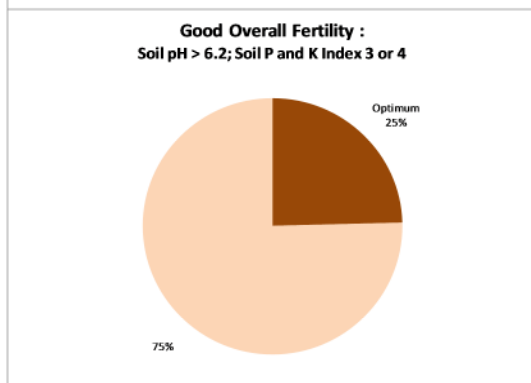

County	Carlow
Year	2015
Enterprise	Dairy
Number of Samples	187

County	Carlow
Year	2015
Enterprise	Tillage
Number of Samples	120