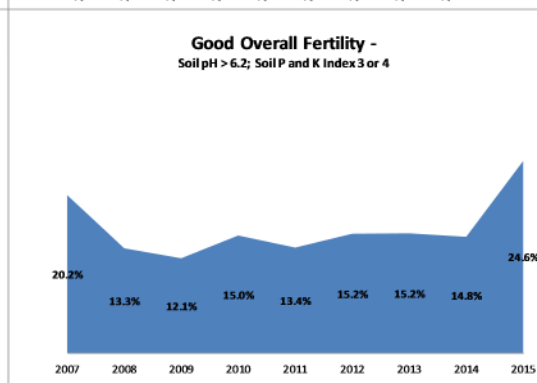

County	Carlow
Year	2015
Enterprise	Dairy
Number of Samples	187

County	Carlow
Year	2015
Enterprise	Tillage
Number of Samples	120