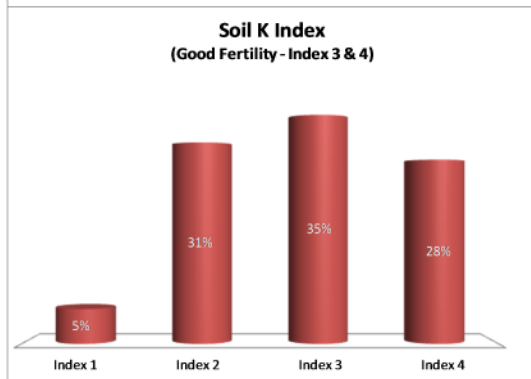

County	Carlow
Year	2015
Enterprise	Dairy
Number of Samples	187

County	Carlow
Year	2015
Enterprise	Tillage
Number of Samples	120