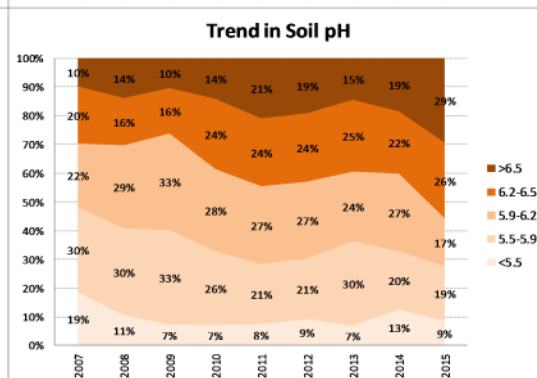

County	Carlow
Year	2015
Enterprise	Dairy
Number of Samples	187

County	Carlow
Year	2015
Enterprise	Tillage
Number of Samples	120