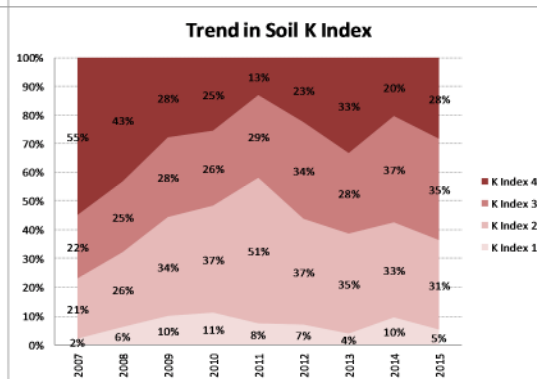

County	Carlow
Year	2015
Enterprise	Dairy
Number of Samples	187

County	Carlow
Year	2015
Enterprise	Tillage
Number of Samples	120