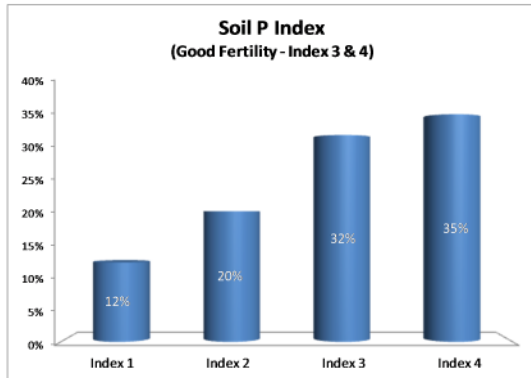

County	Carlow
Year	2015
Enterprise	Dairy
Number of Samples	187

County	Carlow
Year	2015
Enterprise	Tillage
Number of Samples	120