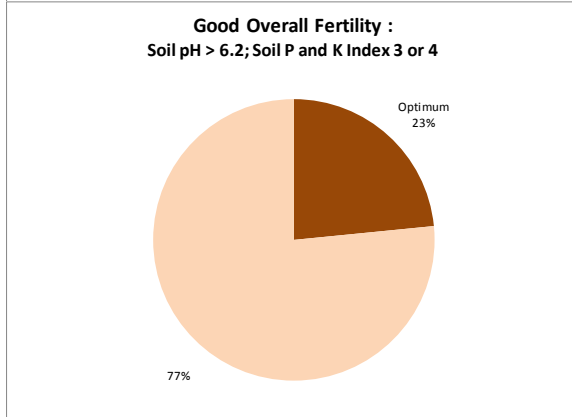

County	Cavan
Year	2019
Enterprise	All Farms
Number of Samples	281

County	Cavan
Year	2019
Enterprise	Dairy
Number of Samples	169