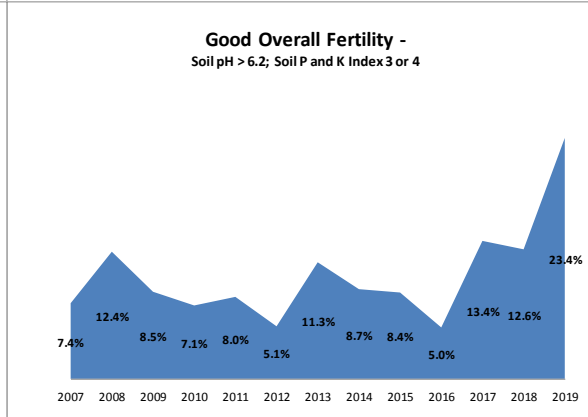

County	Cavan
Year	2019
Enterprise	All Farms
Number of Samples	281

County	Cavan
Year	2019
Enterprise	Dairy
Number of Samples	169