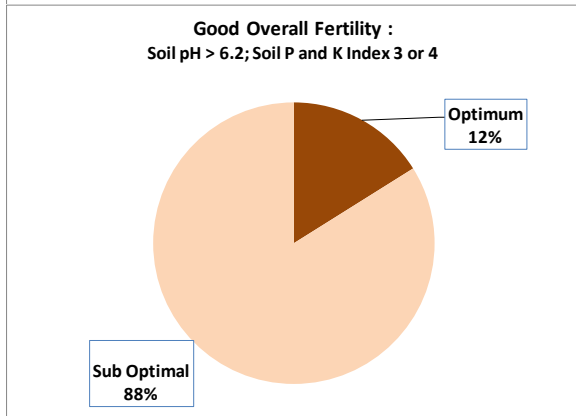

County	Cork
Year	2017
Enterprise	All Farms
Number of Samples	5,046

County	Cork
Year	2017
Enterprise	Dairy
Number of Samples	3,385

County	Cork
Year	2017
Enterprise	Tillage
Number of Samples	251