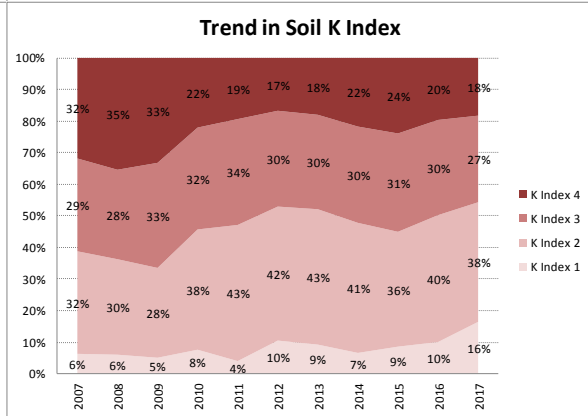

County	Cork
Year	2017
Enterprise	All Farms
Number of Samples	5,046

County	Cork
Year	2017
Enterprise	Dairy
Number of Samples	3,385

County	Cork
Year	2017
Enterprise	Tillage
Number of Samples	251