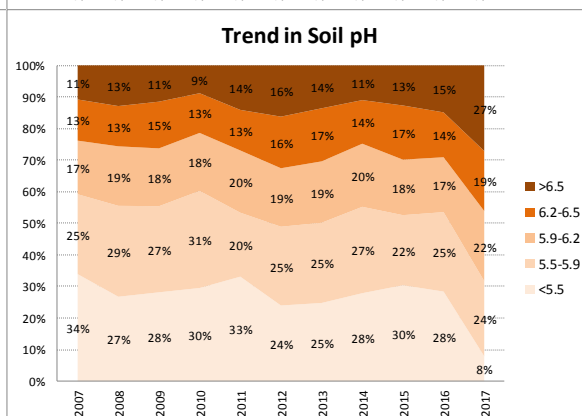

County	Cork
Year	2017
Enterprise	All Farms
Number of Samples	5,046

County	Cork
Year	2017
Enterprise	Dairy
Number of Samples	3,385

County	Cork
Year	2017
Enterprise	Tillage
Number of Samples	251