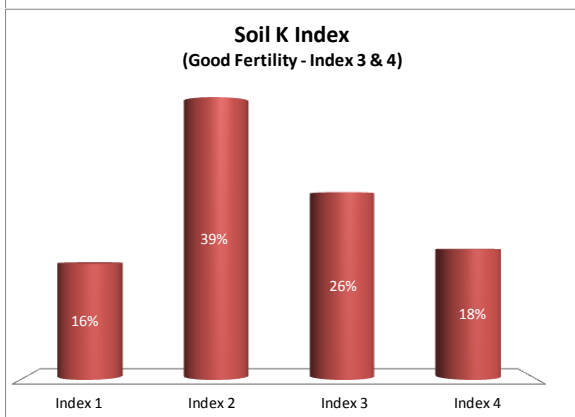

County	Cork
Year	2017
Enterprise	All Farms
Number of Samples	5,046

County	Cork
Year	2017
Enterprise	Dairy
Number of Samples	3,385

County	Cork
Year	2017
Enterprise	Tillage
Number of Samples	251