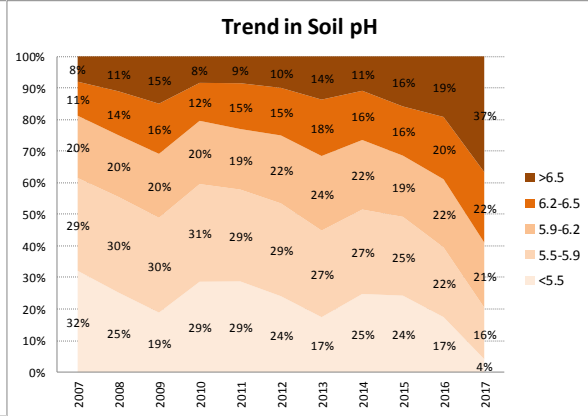

County	Cork
Year	2017
Enterprise	All Farms
Number of Samples	5,046

County	Cork
Year	2017
Enterprise	Dairy
Number of Samples	3,385

County	Cork
Year	2017
Enterprise	Tillage
Number of Samples	251