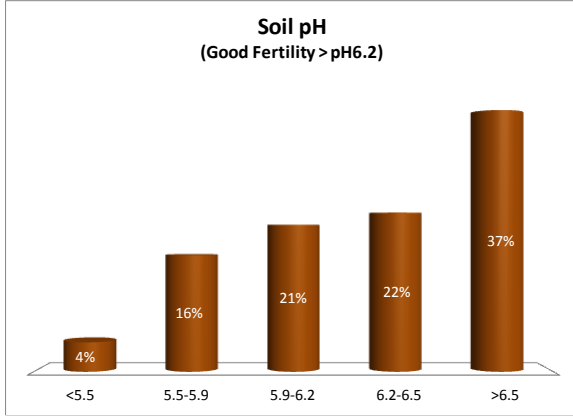

County	Cork
Year	2017
Enterprise	All Farms
Number of Samples	5,046

County	Cork
Year	2017
Enterprise	Dairy
Number of Samples	3,385

County	Cork
Year	2017
Enterprise	Tillage
Number of Samples	251