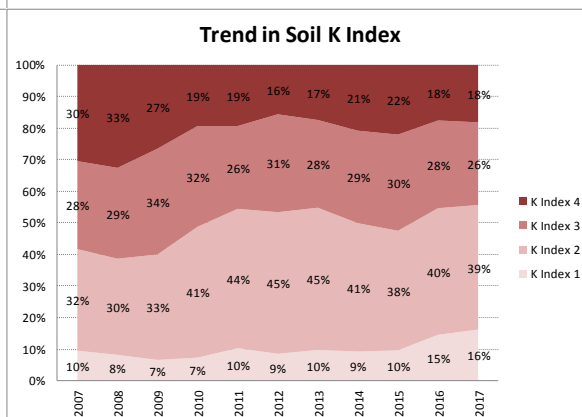

County	Cork
Year	2017
Enterprise	All Farms
Number of Samples	5,046

County	Cork
Year	2017
Enterprise	Dairy
Number of Samples	3,385

County	Cork
Year	2017
Enterprise	Tillage
Number of Samples	251