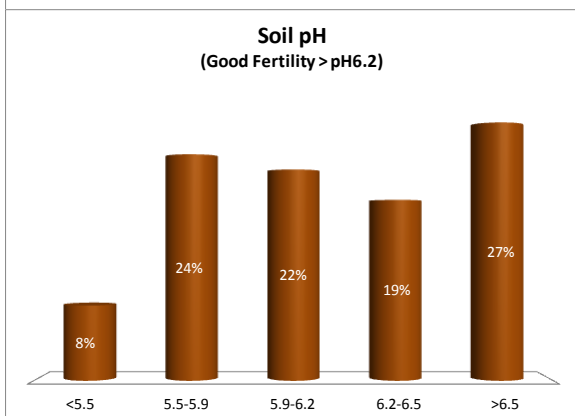

County	Cork
Year	2017
Enterprise	All Farms
Number of Samples	5,046

County	Cork
Year	2017
Enterprise	Dairy
Number of Samples	3,385

County	Cork
Year	2017
Enterprise	Tillage
Number of Samples	251