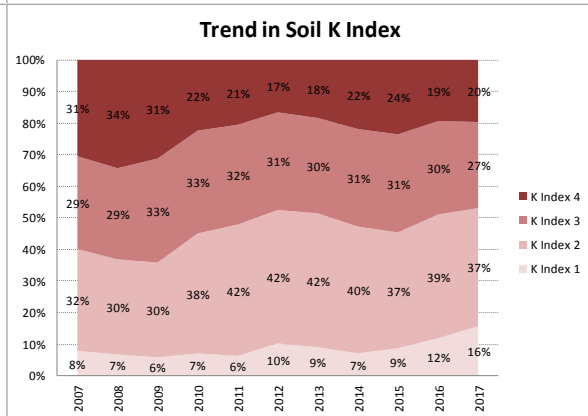

County	Cork
Year	2017
Enterprise	All Farms
Number of Samples	5,046

County	Cork
Year	2017
Enterprise	Dairy
Number of Samples	3,385

County	Cork
Year	2017
Enterprise	Tillage
Number of Samples	251