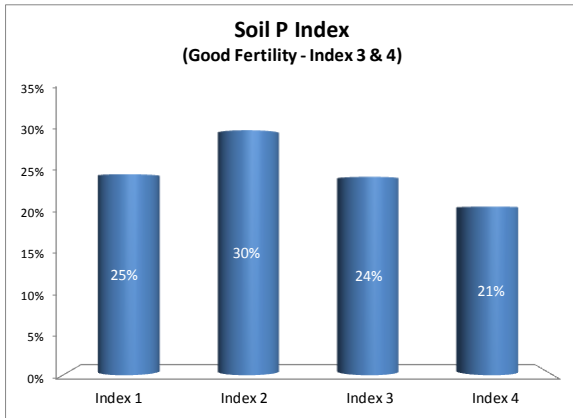

County	Cork
Year	2017
Enterprise	All Farms
Number of Samples	5,046

County	Cork
Year	2017
Enterprise	Dairy
Number of Samples	3,385

County	Cork
Year	2017
Enterprise	Tillage
Number of Samples	251