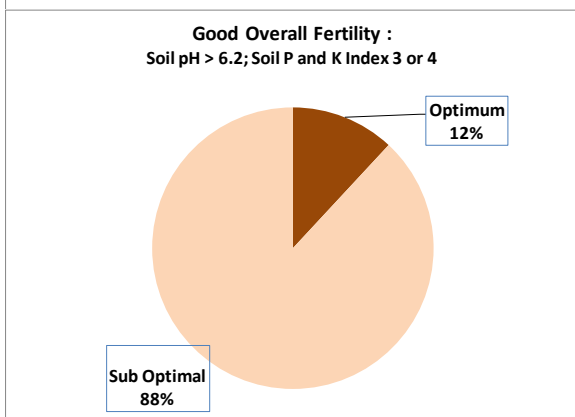

County	Cork
Year	2017
Enterprise	All Farms
Number of Samples	5,046

County	Cork
Year	2017
Enterprise	Dairy
Number of Samples	3,385

County	Cork
Year	2017
Enterprise	Tillage
Number of Samples	251