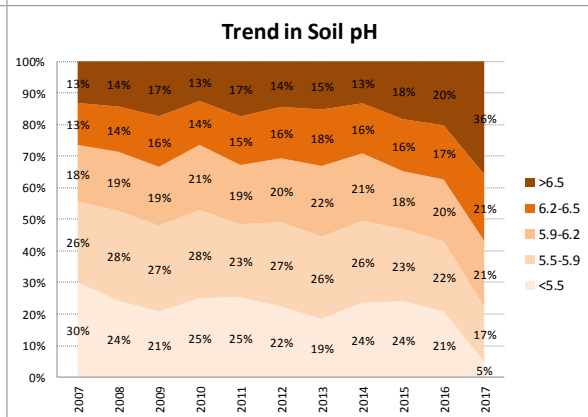

County	Cork
Year	2017
Enterprise	All Farms
Number of Samples	5,046

County	Cork
Year	2017
Enterprise	Dairy
Number of Samples	3,385

County	Cork
Year	2017
Enterprise	Tillage
Number of Samples	251