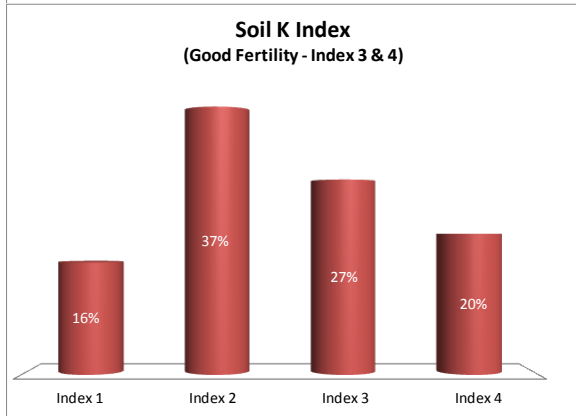

County	Cork
Year	2017
Enterprise	All Farms
Number of Samples	5,046

County	Cork
Year	2017
Enterprise	Dairy
Number of Samples	3,385

County	Cork
Year	2017
Enterprise	Tillage
Number of Samples	251