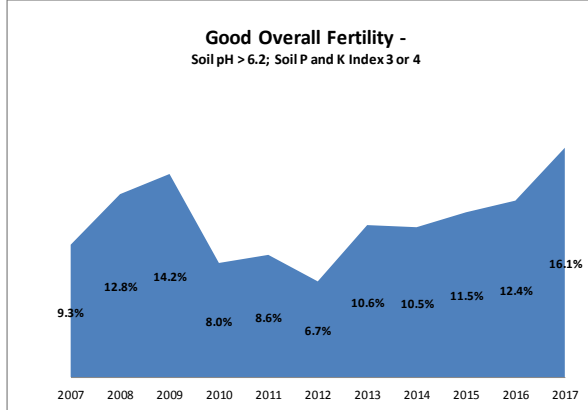

County	Cork
Year	2017
Enterprise	All Farms
Number of Samples	5,046

County	Cork
Year	2017
Enterprise	Dairy
Number of Samples	3,385

County	Cork
Year	2017
Enterprise	Tillage
Number of Samples	251