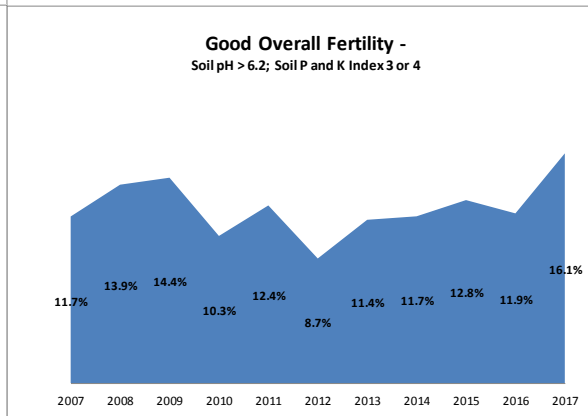

County	Cork
Year	2017
Enterprise	All Farms
Number of Samples	5,046

County	Cork
Year	2017
Enterprise	Dairy
Number of Samples	3,385

County	Cork
Year	2017
Enterprise	Tillage
Number of Samples	251