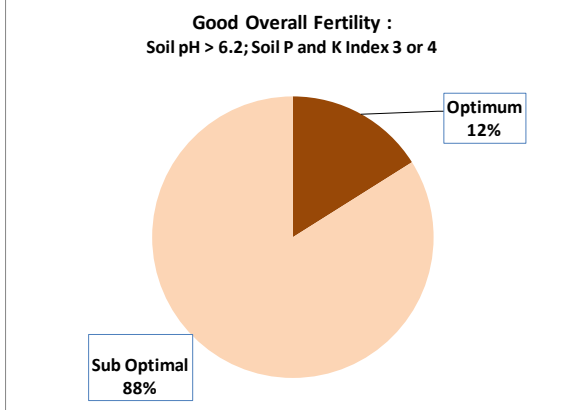

County	Cork
Year	2017
Enterprise	All Farms
Number of Samples	5,046

County	Cork
Year	2017
Enterprise	Dairy
Number of Samples	3,385

County	Cork
Year	2017
Enterprise	Tillage
Number of Samples	251