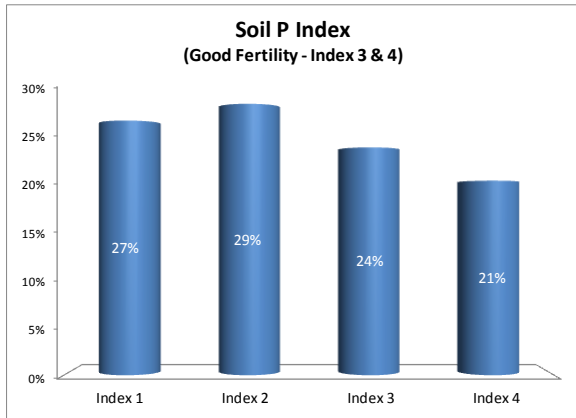

County	Cork
Year	2017
Enterprise	All Farms
Number of Samples	5,046

County	Cork
Year	2017
Enterprise	Dairy
Number of Samples	3,385

County	Cork
Year	2017
Enterprise	Tillage
Number of Samples	251