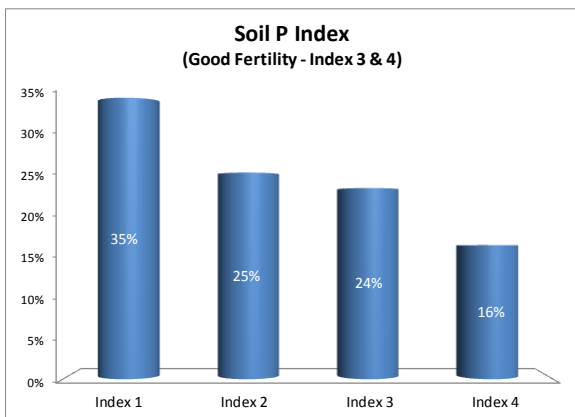

County	Cork
Year	2017
Enterprise	All Farms
Number of Samples	5,046

County	Cork
Year	2017
Enterprise	Dairy
Number of Samples	3,385

County	Cork
Year	2017
Enterprise	Tillage
Number of Samples	251