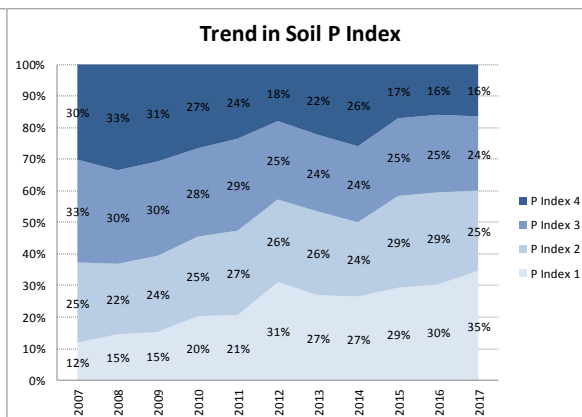

County	Cork
Year	2017
Enterprise	All Farms
Number of Samples	5,046

County	Cork
Year	2017
Enterprise	Dairy
Number of Samples	3,385

County	Cork
Year	2017
Enterprise	Tillage
Number of Samples	251