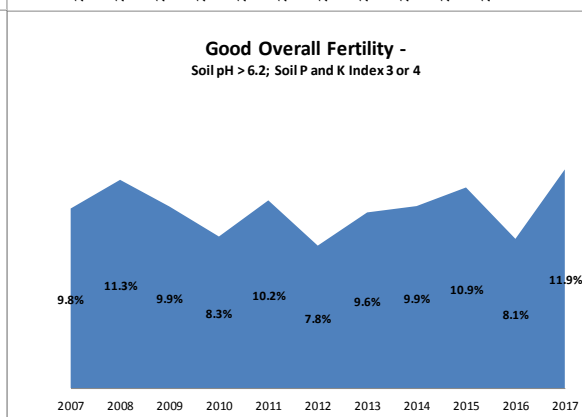

County	Cork
Year	2017
Enterprise	All Farms
Number of Samples	5,046

County	Cork
Year	2017
Enterprise	Dairy
Number of Samples	3,385

County	Cork
Year	2017
Enterprise	Tillage
Number of Samples	251