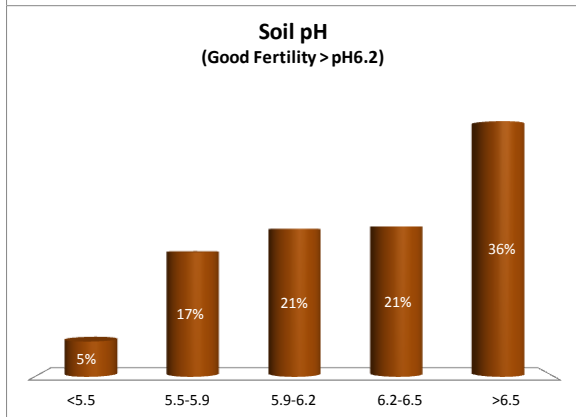

County	Cork
Year	2017
Enterprise	All Farms
Number of Samples	5,046

County	Cork
Year	2017
Enterprise	Dairy
Number of Samples	3,385

County	Cork
Year	2017
Enterprise	Tillage
Number of Samples	251