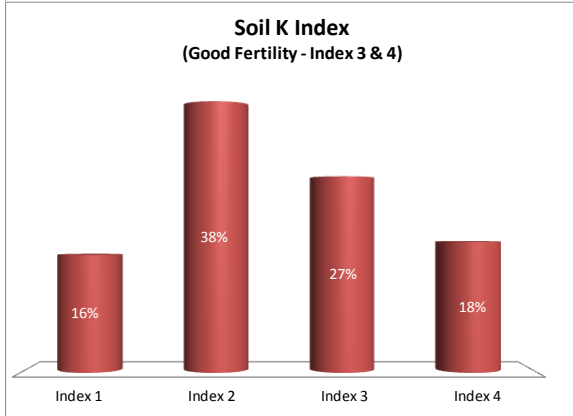

County	Cork
Year	2017
Enterprise	All Farms
Number of Samples	5,046

County	Cork
Year	2017
Enterprise	Dairy
Number of Samples	3,385

County	Cork
Year	2017
Enterprise	Tillage
Number of Samples	251