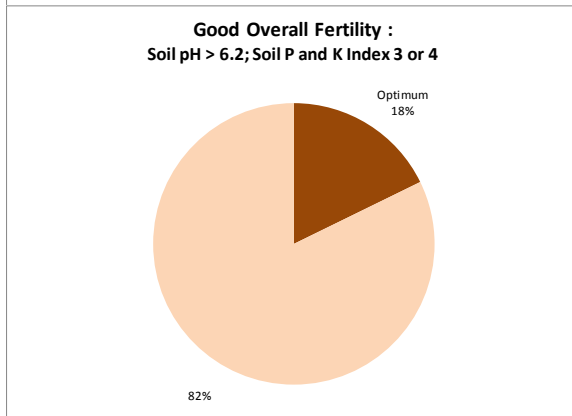

County	Cork
Year	2019
Enterprise	All Farms
Number of Samples	3,577

County	Cork
Year	2019
Enterprise	Drystock
Number of Samples	744