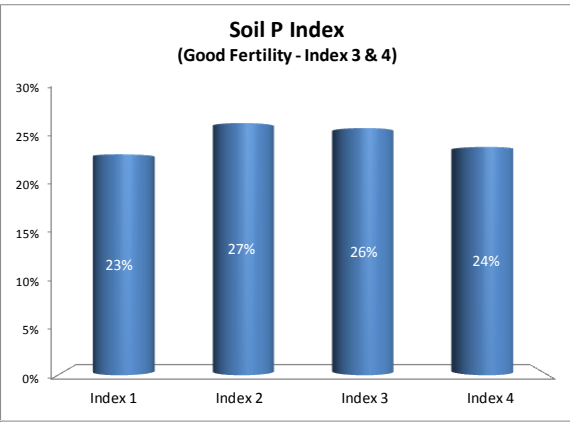

County	Cork
Year	2019
Enterprise	All Farms
Number of Samples	3,577

County	Cork
Year	2019
Enterprise	Drystock
Number of Samples	744