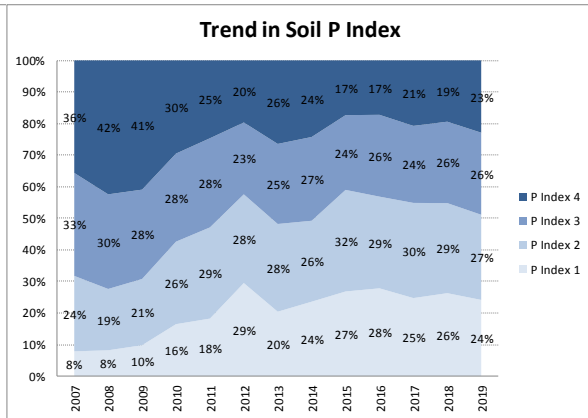

County	Cork
Year	2019
Enterprise	All Farms
Number of Samples	3,577

County	Cork
Year	2019
Enterprise	Drystock
Number of Samples	744