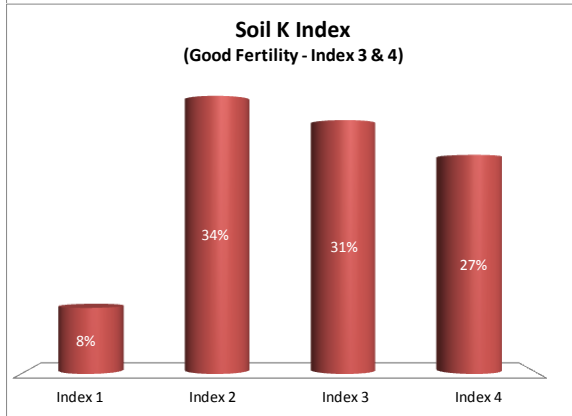

County	Cork
Year	2019
Enterprise	All Farms
Number of Samples	3,577

County	Cork
Year	2019
Enterprise	Drystock
Number of Samples	744