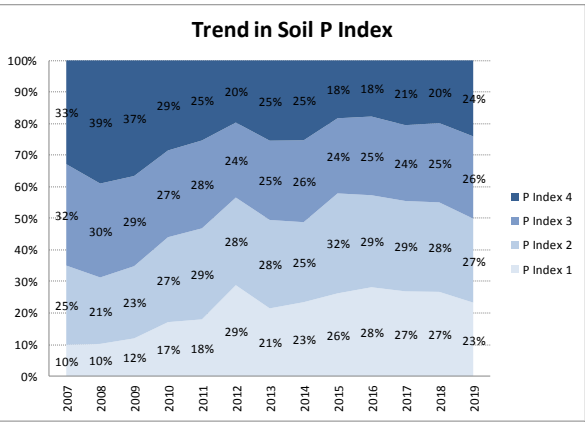

County	Cork
Year	2019
Enterprise	All Farms
Number of Samples	3,577

County	Cork
Year	2019
Enterprise	Drystock
Number of Samples	744