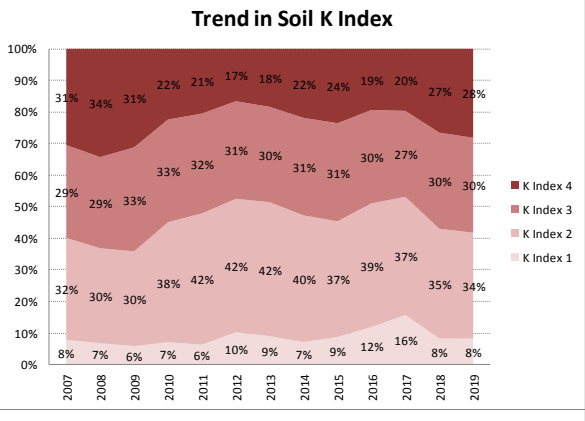

County	Cork
Year	2019
Enterprise	All Farms
Number of Samples	3,577

County	Cork
Year	2019
Enterprise	Drystock
Number of Samples	744