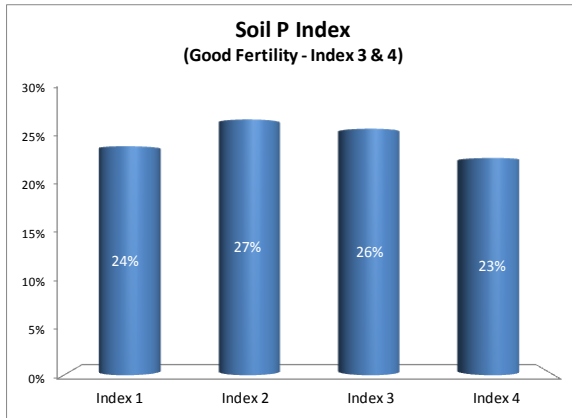

County	Cork
Year	2019
Enterprise	All Farms
Number of Samples	3,577

County	Cork
Year	2019
Enterprise	Drystock
Number of Samples	744