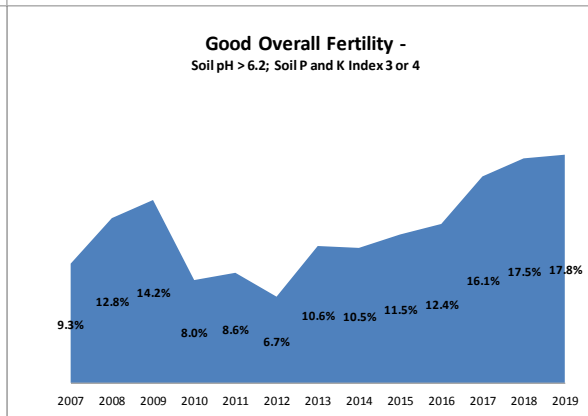

County	Cork
Year	2019
Enterprise	All Farms
Number of Samples	3,577

County	Cork
Year	2019
Enterprise	Drystock
Number of Samples	744