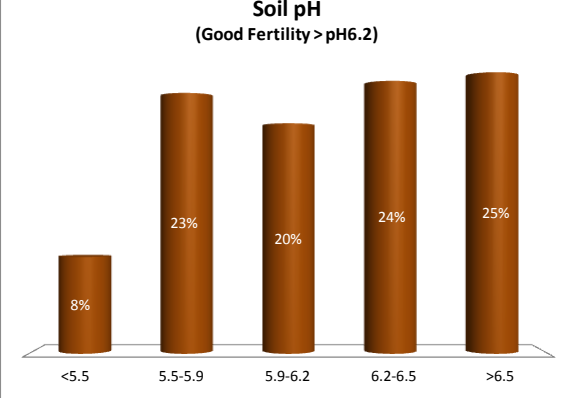

County	Cork
Year	2019
Enterprise	All Farms
Number of Samples	3,577

County	Cork
Year	2019
Enterprise	Drystock
Number of Samples	744