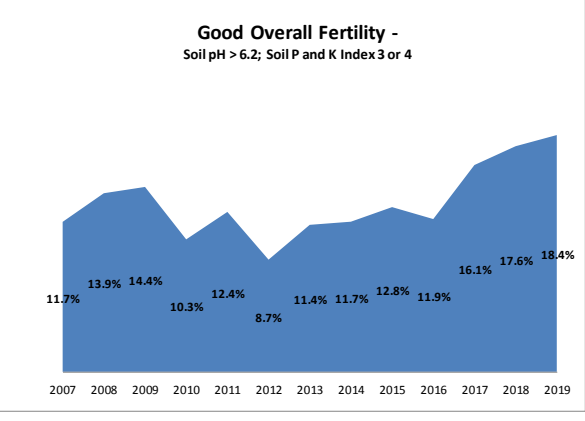

County	Cork
Year	2019
Enterprise	All Farms
Number of Samples	3,577

County	Cork
Year	2019
Enterprise	Drystock
Number of Samples	744