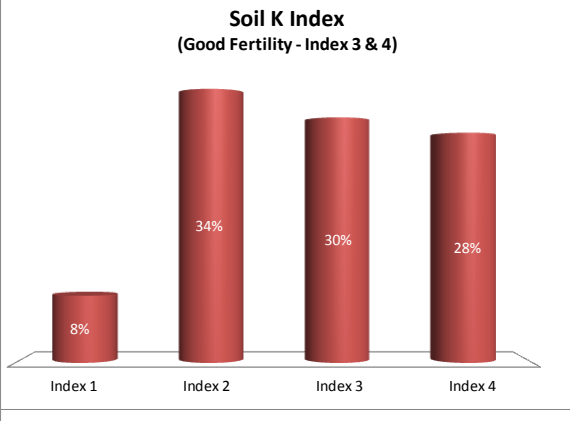

County	Cork
Year	2019
Enterprise	All Farms
Number of Samples	3,577

County	Cork
Year	2019
Enterprise	Drystock
Number of Samples	744