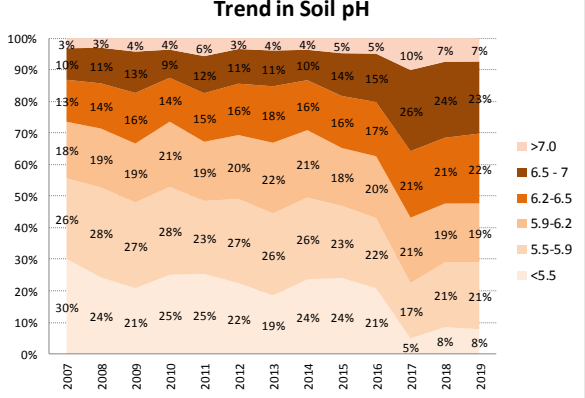

County	Cork
Year	2019
Enterprise	All Farms
Number of Samples	3,577

County	Cork
Year	2019
Enterprise	Drystock
Number of Samples	744