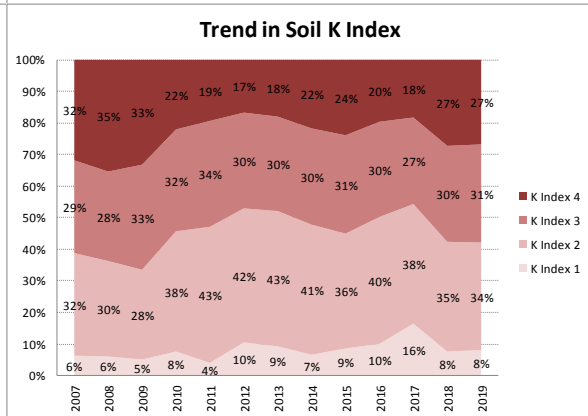

County	Cork
Year	2019
Enterprise	All Farms
Number of Samples	3,577

County	Cork
Year	2019
Enterprise	Drystock
Number of Samples	744