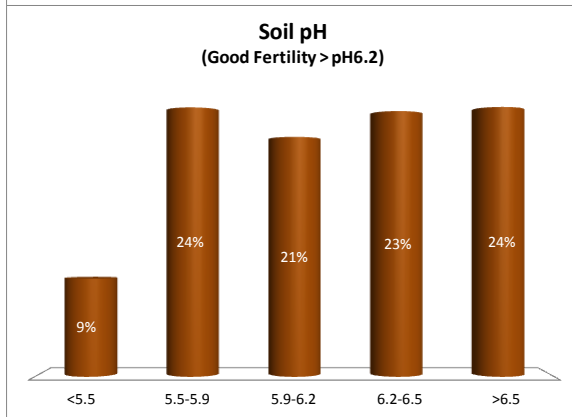

County	Cork
Year	2019
Enterprise	All Farms
Number of Samples	3,577

County	Cork
Year	2019
Enterprise	Drystock
Number of Samples	744