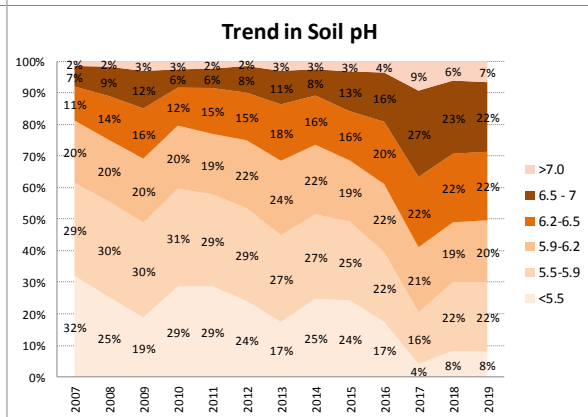

County	Cork
Year	2019
Enterprise	All Farms
Number of Samples	3,577

County	Cork
Year	2019
Enterprise	Drystock
Number of Samples	744