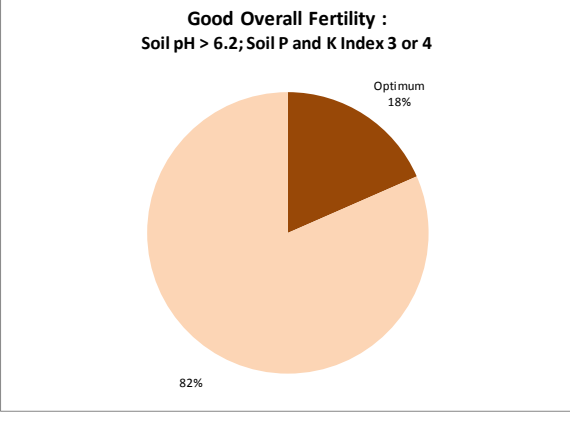

County	Cork
Year	2019
Enterprise	All Farms
Number of Samples	3,577

County	Cork
Year	2019
Enterprise	Drystock
Number of Samples	744