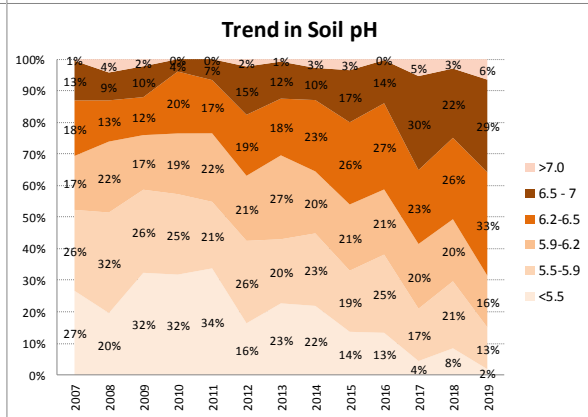

County	Donegal
Year	2019
Enterprise	All Farms
Number of Samples	828

County	Donegal
Year	2019
Enterprise	Drystock
Number of Samples	394

County	Donegal
Year	2019
Enterprise	Tillage
Number of Samples	46

Caution - Graphics based on low sample number