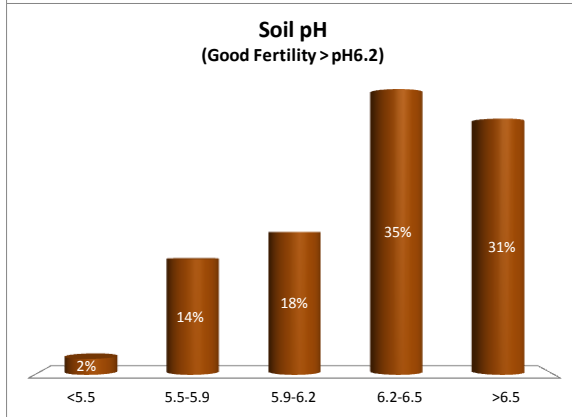

County	Donegal
Year	2019
Enterprise	All Farms
Number of Samples	828

County	Donegal
Year	2019
Enterprise	Drystock
Number of Samples	394

County	Donegal
Year	2019
Enterprise	Tillage
Number of Samples	46

Caution - Graphics based on low sample number