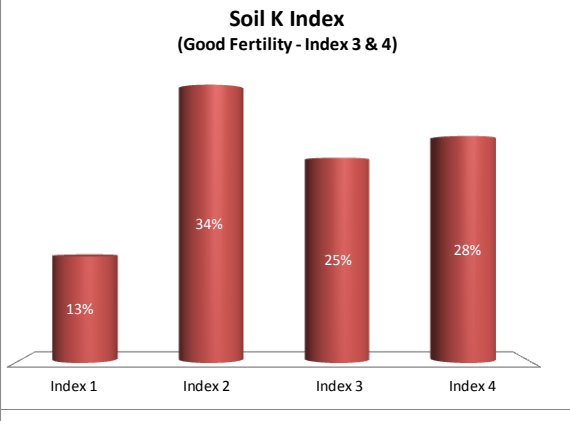

County	Donegal
Year	2019
Enterprise	All Farms
Number of Samples	828

County	Donegal
Year	2019
Enterprise	Drystock
Number of Samples	394

County	Donegal
Year	2019
Enterprise	Tillage
Number of Samples	46

Caution - Graphics based on low sample number