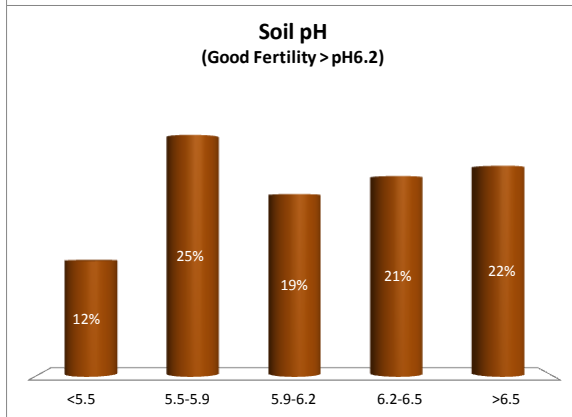

County	Donegal
Year	2019
Enterprise	All Farms
Number of Samples	828

County	Donegal
Year	2019
Enterprise	Drystock
Number of Samples	394

County	Donegal
Year	2019
Enterprise	Tillage
Number of Samples	46

Caution - Graphics based on low sample number