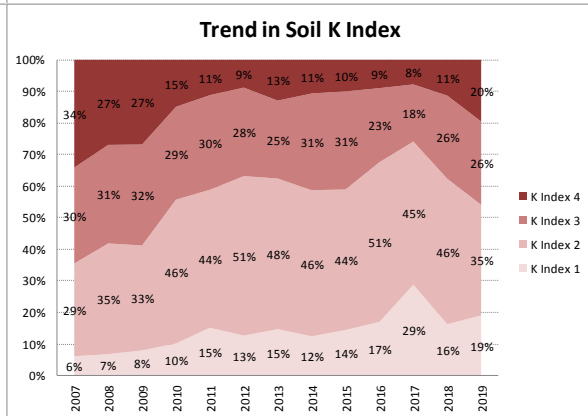

County	Donegal
Year	2019
Enterprise	All Farms
Number of Samples	828

County	Donegal
Year	2019
Enterprise	Drystock
Number of Samples	394

County	Donegal
Year	2019
Enterprise	Tillage
Number of Samples	46

Caution - Graphics based on low sample number