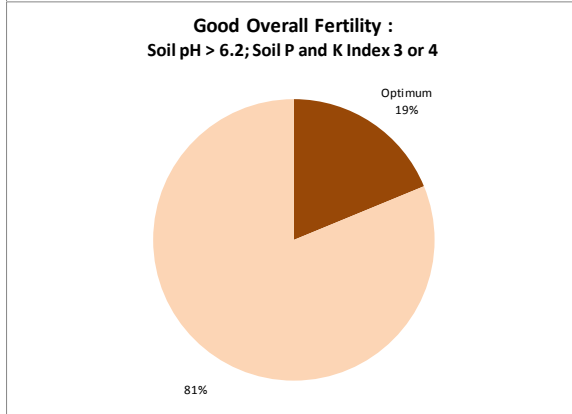

County	Donegal
Year	2019
Enterprise	All Farms
Number of Samples	828

County	Donegal
Year	2019
Enterprise	Drystock
Number of Samples	394

County	Donegal
Year	2019
Enterprise	Tillage
Number of Samples	46

Caution - Graphics based on low sample number