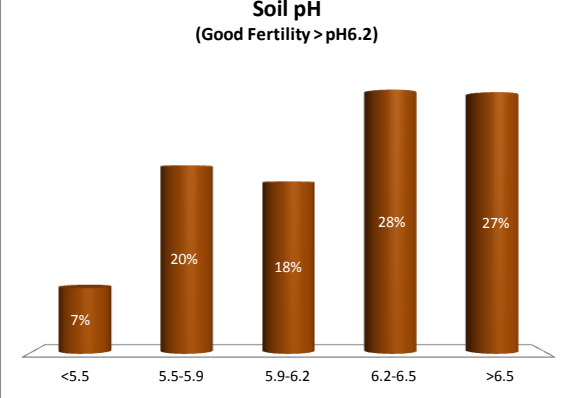

County	Donegal
Year	2019
Enterprise	All Farms
Number of Samples	828

County	Donegal
Year	2019
Enterprise	Drystock
Number of Samples	394

County	Donegal
Year	2019
Enterprise	Tillage
Number of Samples	46

Caution - Graphics based on low sample number