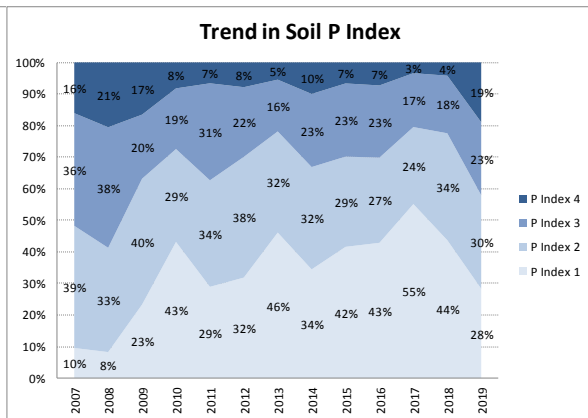

County	Donegal
Year	2019
Enterprise	All Farms
Number of Samples	828

County	Donegal
Year	2019
Enterprise	Drystock
Number of Samples	394

County	Donegal
Year	2019
Enterprise	Tillage
Number of Samples	46

Caution - Graphics based on low sample number