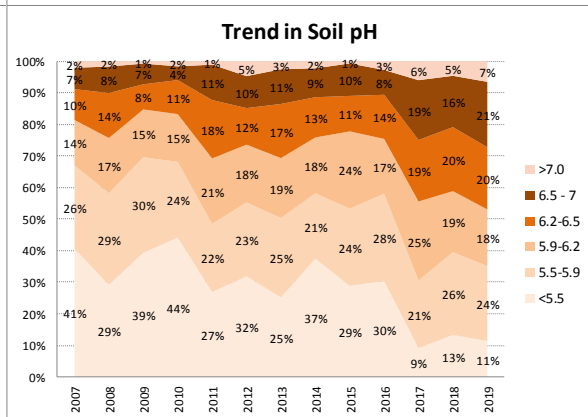

County	Donegal
Year	2019
Enterprise	All Farms
Number of Samples	828

County	Donegal
Year	2019
Enterprise	Drystock
Number of Samples	394

County	Donegal
Year	2019
Enterprise	Tillage
Number of Samples	46

Caution - Graphics based on low sample number