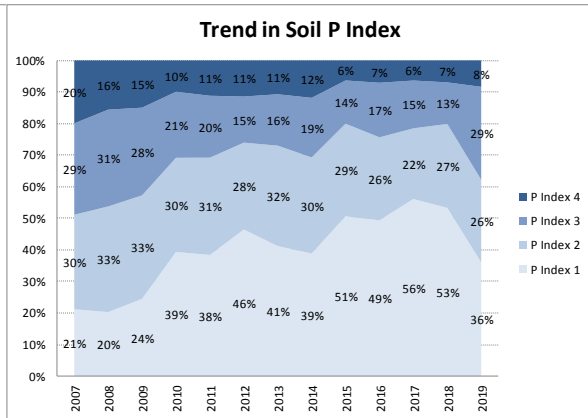

County	Donegal
Year	2019
Enterprise	All Farms
Number of Samples	828

County	Donegal
Year	2019
Enterprise	Drystock
Number of Samples	394

County	Donegal
Year	2019
Enterprise	Tillage
Number of Samples	46

Caution - Graphics based on low sample number