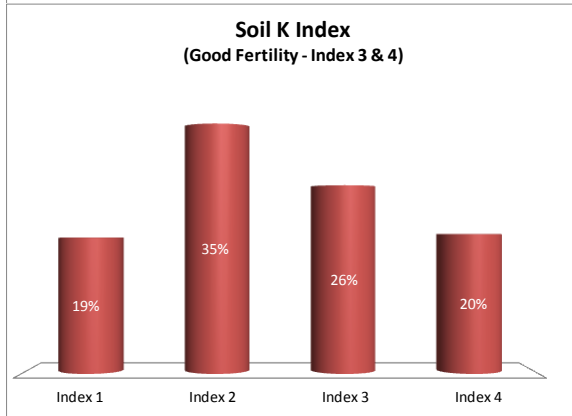

County	Donegal
Year	2019
Enterprise	All Farms
Number of Samples	828

County	Donegal
Year	2019
Enterprise	Drystock
Number of Samples	394

County	Donegal
Year	2019
Enterprise	Tillage
Number of Samples	46

Caution - Graphics based on low sample number