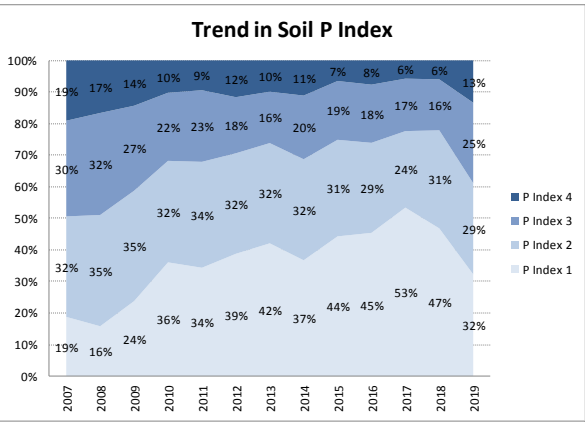

County	Donegal
Year	2019
Enterprise	All Farms
Number of Samples	828

County	Donegal
Year	2019
Enterprise	Drystock
Number of Samples	394

County	Donegal
Year	2019
Enterprise	Tillage
Number of Samples	46

Caution - Graphics based on low sample number