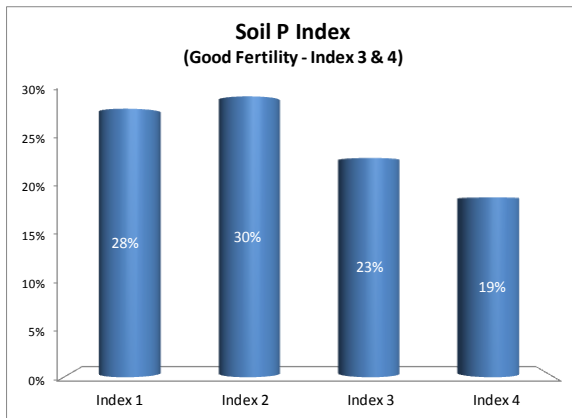

County	Donegal
Year	2019
Enterprise	All Farms
Number of Samples	828

County	Donegal
Year	2019
Enterprise	Drystock
Number of Samples	394

County	Donegal
Year	2019
Enterprise	Tillage
Number of Samples	46

Caution - Graphics based on low sample number