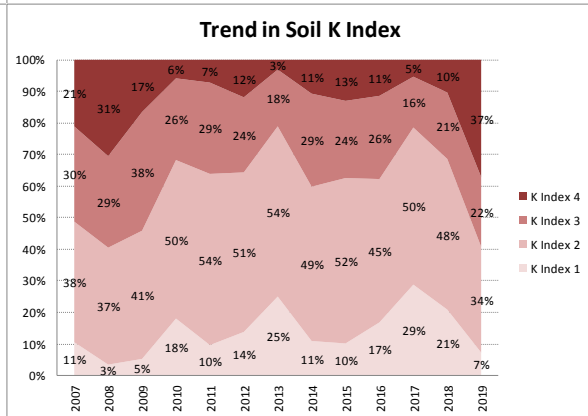

County	Donegal
Year	2019
Enterprise	All Farms
Number of Samples	828

County	Donegal
Year	2019
Enterprise	Drystock
Number of Samples	394

County	Donegal
Year	2019
Enterprise	Tillage
Number of Samples	46

Caution - Graphics based on low sample number