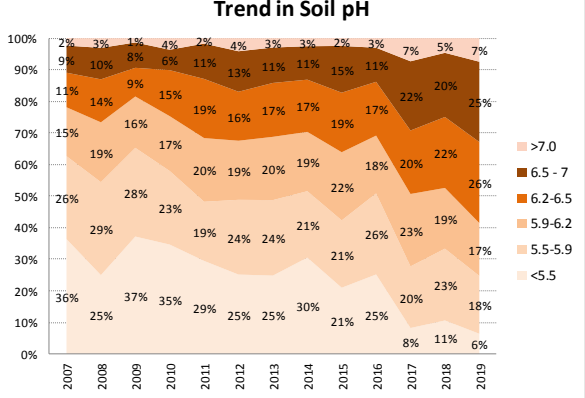

County	Donegal
Year	2019
Enterprise	All Farms
Number of Samples	828

County	Donegal
Year	2019
Enterprise	Drystock
Number of Samples	394

County	Donegal
Year	2019
Enterprise	Tillage
Number of Samples	46

Caution - Graphics based on low sample number