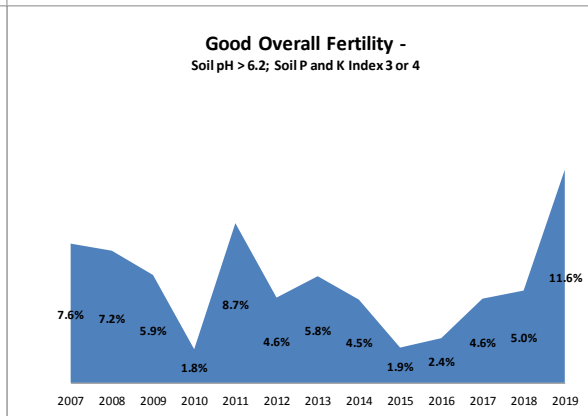

County	Donegal
Year	2019
Enterprise	All Farms
Number of Samples	828

County	Donegal
Year	2019
Enterprise	Drystock
Number of Samples	394

County	Donegal
Year	2019
Enterprise	Tillage
Number of Samples	46

Caution - Graphics based on low sample number