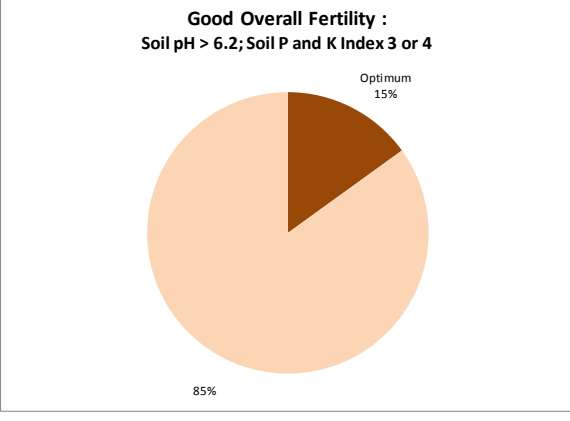

County	Donegal
Year	2019
Enterprise	All Farms
Number of Samples	828

County	Donegal
Year	2019
Enterprise	Drystock
Number of Samples	394

County	Donegal
Year	2019
Enterprise	Tillage
Number of Samples	46

Caution - Graphics based on low sample number