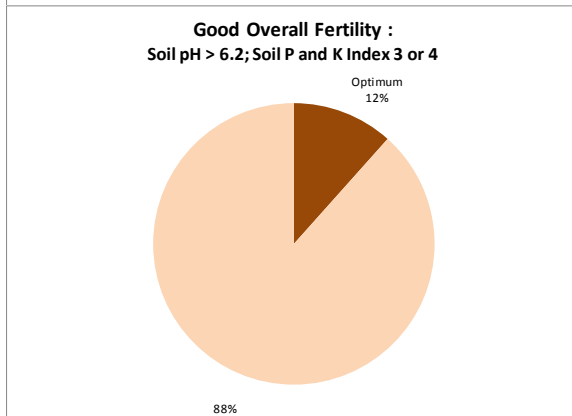

County	Donegal
Year	2019
Enterprise	All Farms
Number of Samples	828

County	Donegal
Year	2019
Enterprise	Drystock
Number of Samples	394

County	Donegal
Year	2019
Enterprise	Tillage
Number of Samples	46

Caution - Graphics based on low sample number