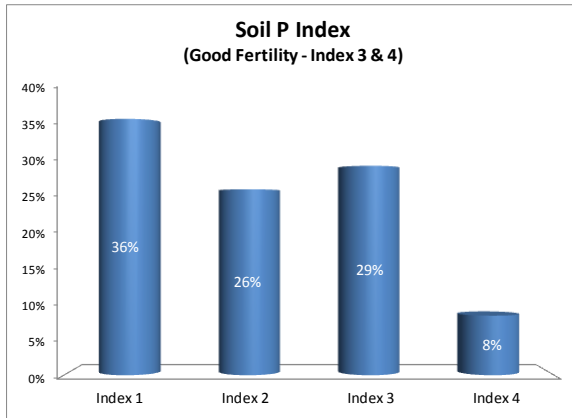

County	Donegal
Year	2019
Enterprise	All Farms
Number of Samples	828

County	Donegal
Year	2019
Enterprise	Drystock
Number of Samples	394

County	Donegal
Year	2019
Enterprise	Tillage
Number of Samples	46

Caution - Graphics based on low sample number