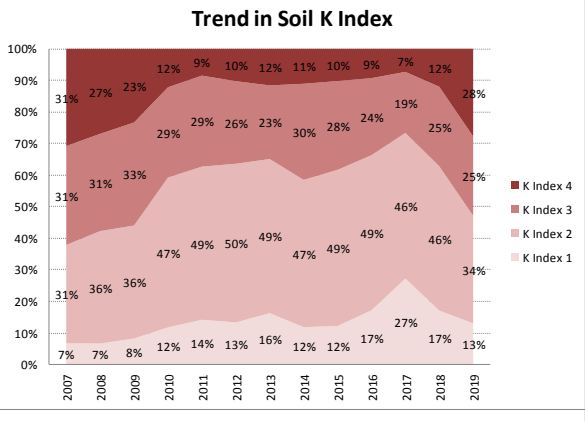

County	Donegal
Year	2019
Enterprise	All Farms
Number of Samples	828

County	Donegal
Year	2019
Enterprise	Drystock
Number of Samples	394

County	Donegal
Year	2019
Enterprise	Tillage
Number of Samples	46

Caution - Graphics based on low sample number