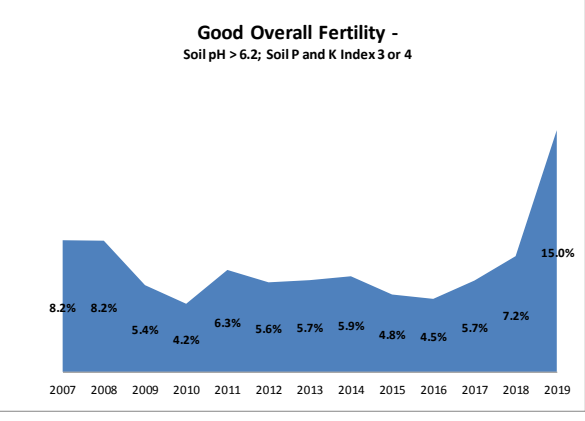

County	Donegal
Year	2019
Enterprise	All Farms
Number of Samples	828

County	Donegal
Year	2019
Enterprise	Drystock
Number of Samples	394

County	Donegal
Year	2019
Enterprise	Tillage
Number of Samples	46

Caution - Graphics based on low sample number