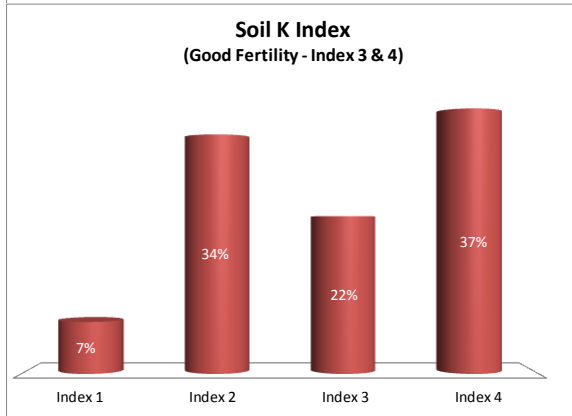

County	Donegal
Year	2019
Enterprise	All Farms
Number of Samples	828

County	Donegal
Year	2019
Enterprise	Drystock
Number of Samples	394

County	Donegal
Year	2019
Enterprise	Tillage
Number of Samples	46

Caution - Graphics based on low sample number