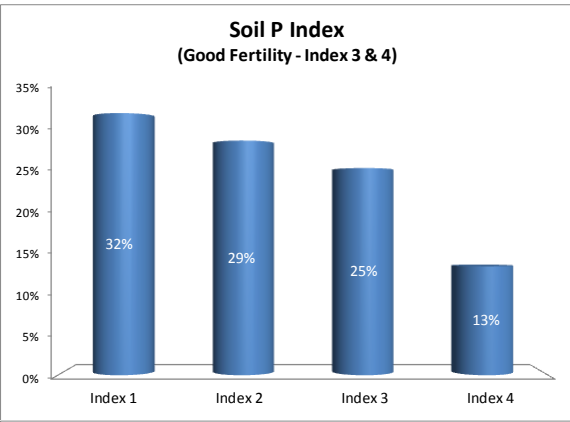

County	Donegal
Year	2019
Enterprise	All Farms
Number of Samples	828

County	Donegal
Year	2019
Enterprise	Drystock
Number of Samples	394

County	Donegal
Year	2019
Enterprise	Tillage
Number of Samples	46

Caution - Graphics based on low sample number