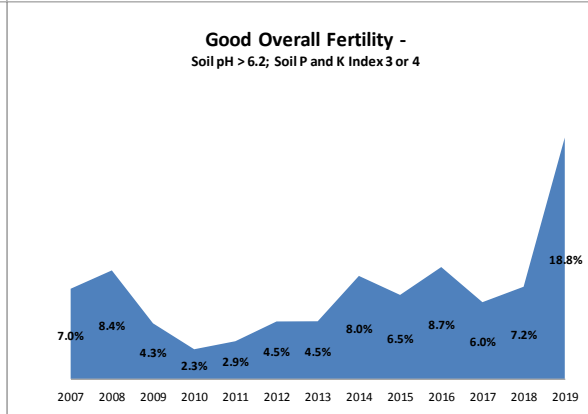

County	Donegal
Year	2019
Enterprise	All Farms
Number of Samples	828

County	Donegal
Year	2019
Enterprise	Drystock
Number of Samples	394

County	Donegal
Year	2019
Enterprise	Tillage
Number of Samples	46

Caution - Graphics based on low sample number