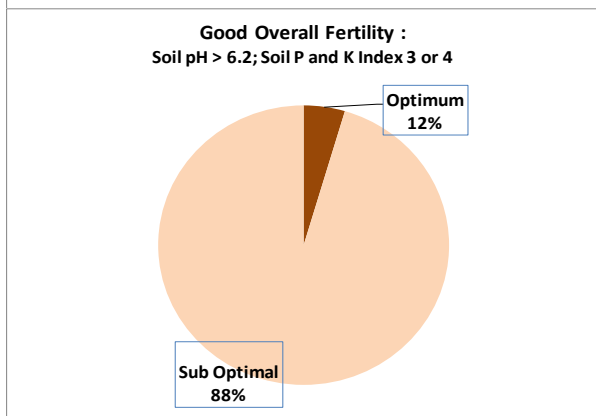

County	Donegal
Year	2017
Enterprise	All Farms
Number of Samples	1,366

Soil Analysis Status and Trends

County	Donegal
Year	2017
Enterprise	Tillage
Number of Samples	96

Caution - Graphics based on low sample number