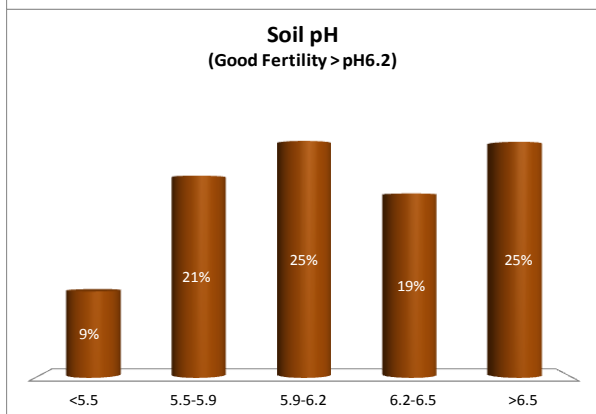

County	Donegal
Year	2017
Enterprise	All Farms
Number of Samples	1,366

Soil Analysis Status and Trends

County	Donegal
Year	2017
Enterprise	Tillage
Number of Samples	96

Caution - Graphics based on low sample number