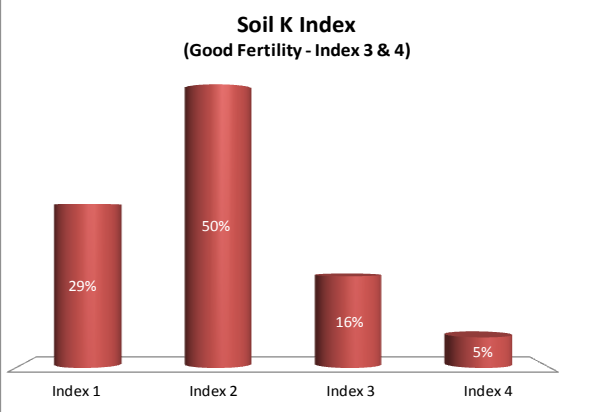

County	Donegal
Year	2017
Enterprise	All Farms
Number of Samples	1,366

Soil Analysis Status and Trends

County	Donegal
Year	2017
Enterprise	Tillage
Number of Samples	96

Caution - Graphics based on low sample number