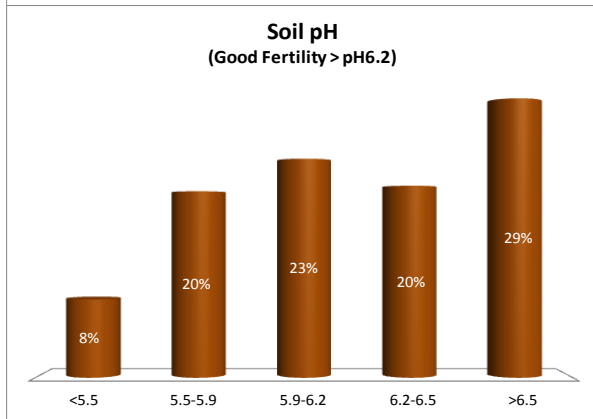

County	Donegal
Year	2017
Enterprise	All Farms
Number of Samples	1,366

Soil Analysis Status and Trends

County	Donegal
Year	2017
Enterprise	Tillage
Number of Samples	96

Caution - Graphics based on low sample number