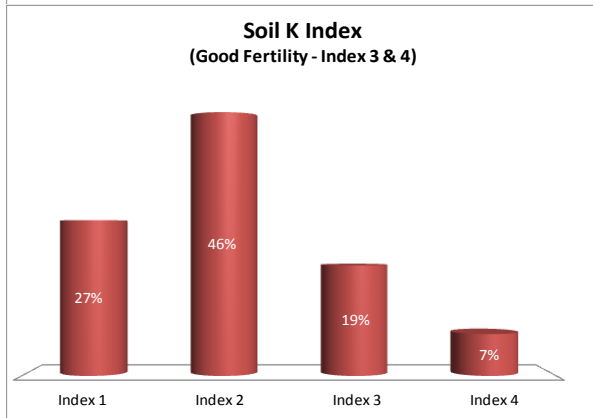

County	Donegal
Year	2017
Enterprise	All Farms
Number of Samples	1,366

Soil Analysis Status and Trends

County	Donegal
Year	2017
Enterprise	Tillage
Number of Samples	96

Caution - Graphics based on low sample number