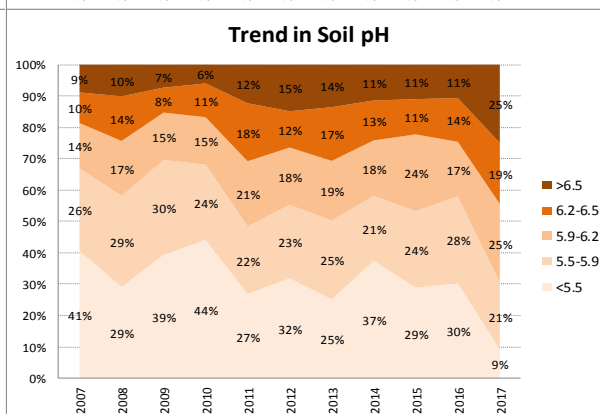

County	Donegal
Year	2017
Enterprise	All Farms
Number of Samples	1,366

Soil Analysis Status and Trends

County	Donegal
Year	2017
Enterprise	Tillage
Number of Samples	96

Caution - Graphics based on low sample number