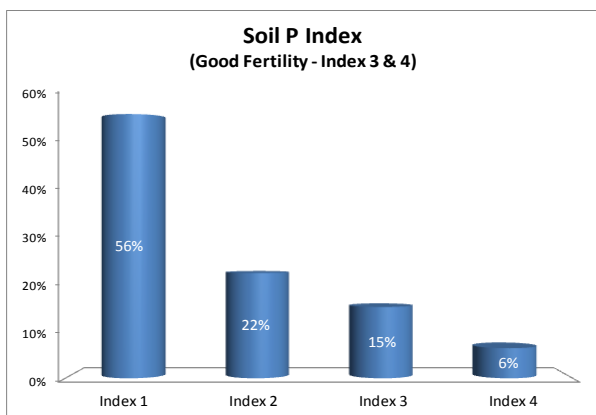

County	Donegal
Year	2017
Enterprise	All Farms
Number of Samples	1,366

Soil Analysis Status and Trends

County	Donegal
Year	2017
Enterprise	Tillage
Number of Samples	96

Caution - Graphics based on low sample number