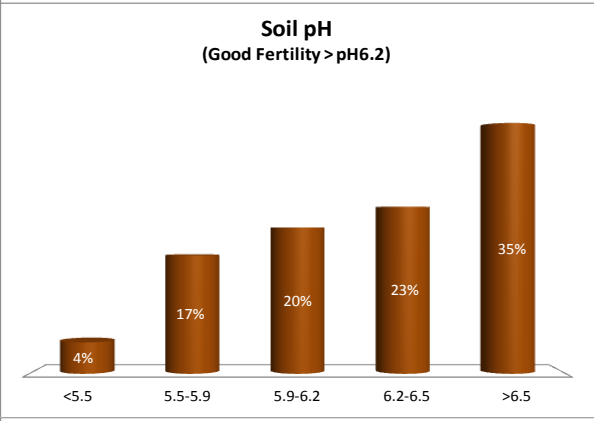

County	Donegal
Year	2017
Enterprise	All Farms
Number of Samples	1,366

Soil Analysis Status and Trends

County	Donegal
Year	2017
Enterprise	Tillage
Number of Samples	96

Caution - Graphics based on low sample number