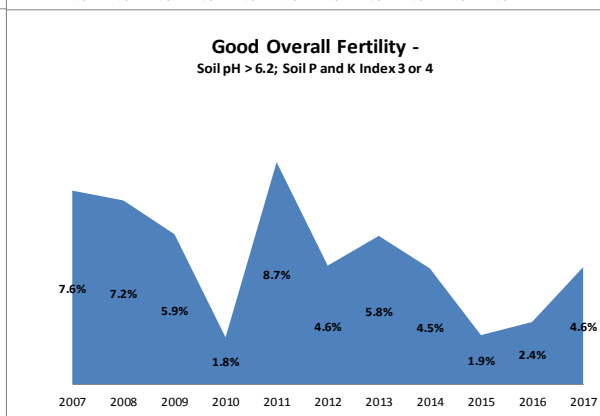

County	Donegal
Year	2017
Enterprise	All Farms
Number of Samples	1,366

Soil Analysis Status and Trends

County	Donegal
Year	2017
Enterprise	Tillage
Number of Samples	96

Caution - Graphics based on low sample number