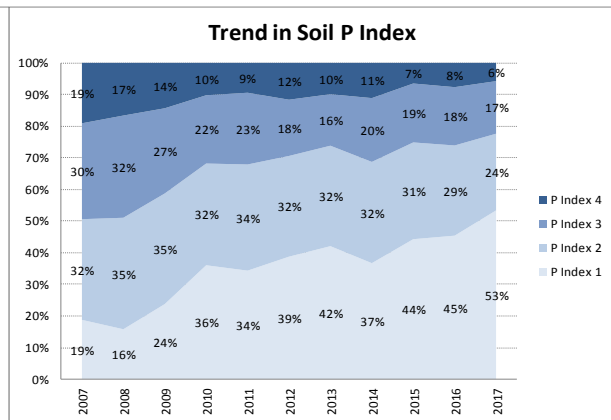

County	Donegal
Year	2017
Enterprise	All Farms
Number of Samples	1,366

Soil Analysis Status and Trends

County	Donegal
Year	2017
Enterprise	Tillage
Number of Samples	96

Caution - Graphics based on low sample number