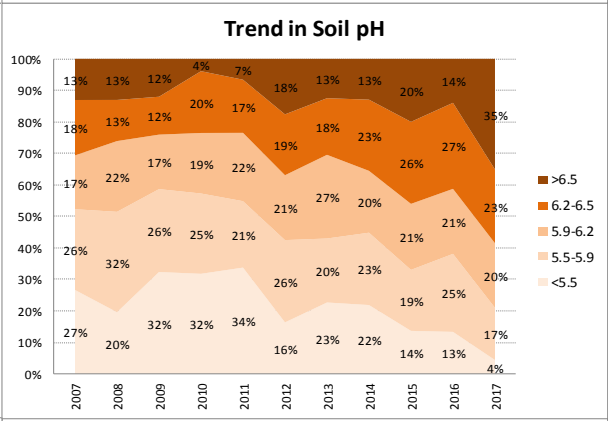

County	Donegal
Year	2017
Enterprise	All Farms
Number of Samples	1,366

Soil Analysis Status and Trends

County	Donegal
Year	2017
Enterprise	Tillage
Number of Samples	96

Caution - Graphics based on low sample number