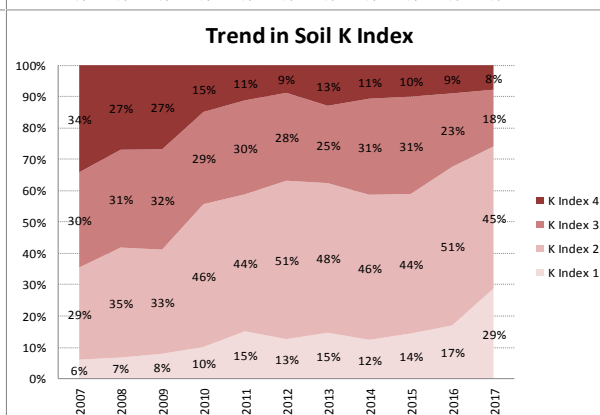

County	Donegal
Year	2017
Enterprise	All Farms
Number of Samples	1,366

Soil Analysis Status and Trends

County	Donegal
Year	2017
Enterprise	Tillage
Number of Samples	96

Caution - Graphics based on low sample number