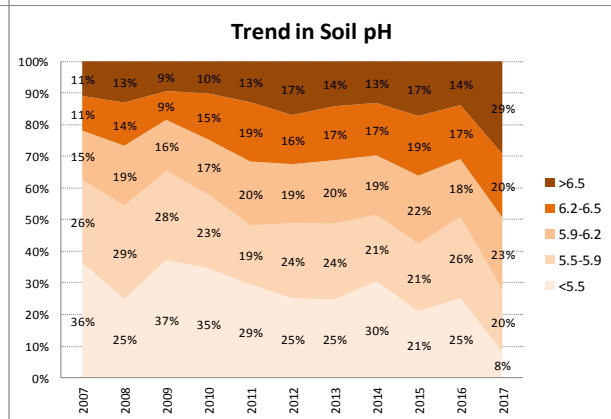

County	Donegal
Year	2017
Enterprise	All Farms
Number of Samples	1,366

Soil Analysis Status and Trends

County	Donegal
Year	2017
Enterprise	Tillage
Number of Samples	96

Caution - Graphics based on low sample number