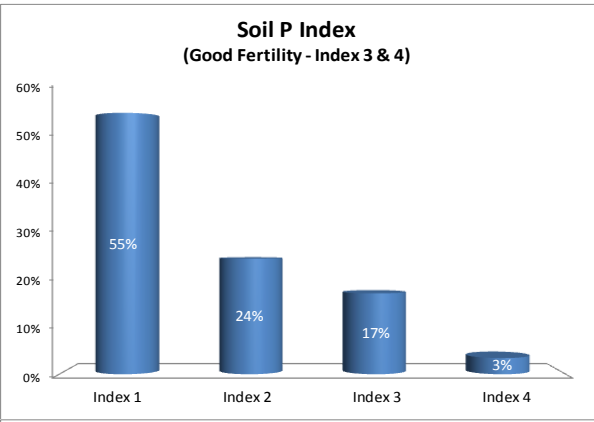

County	Donegal
Year	2017
Enterprise	All Farms
Number of Samples	1,366

Soil Analysis Status and Trends

County	Donegal
Year	2017
Enterprise	Tillage
Number of Samples	96

Caution - Graphics based on low sample number