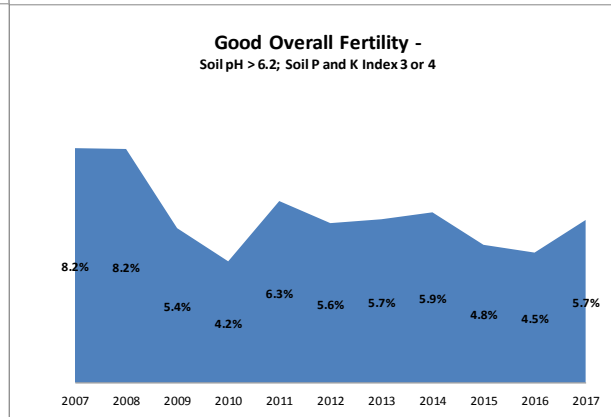

County	Donegal
Year	2017
Enterprise	All Farms
Number of Samples	1,366

Soil Analysis Status and Trends

County	Donegal
Year	2017
Enterprise	Tillage
Number of Samples	96

Caution - Graphics based on low sample number