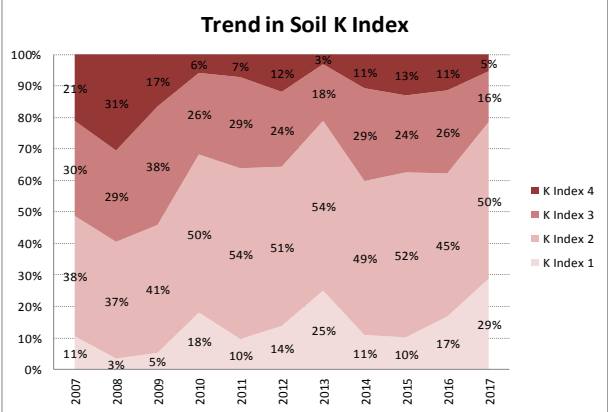

County	Donegal
Year	2017
Enterprise	All Farms
Number of Samples	1,366

Soil Analysis Status and Trends

County	Donegal
Year	2017
Enterprise	Tillage
Number of Samples	96

Caution - Graphics based on low sample number