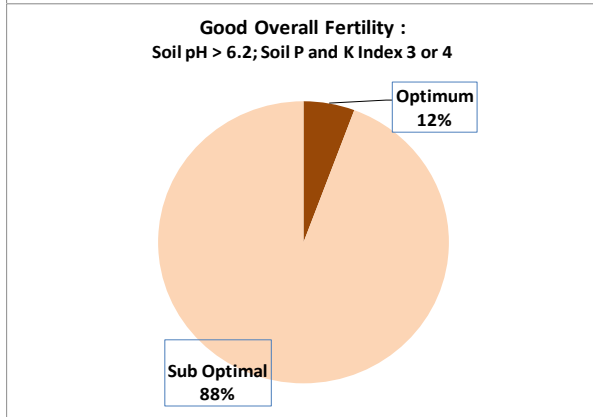

County	Donegal
Year	2017
Enterprise	All Farms
Number of Samples	1,366

Soil Analysis Status and Trends

County	Donegal
Year	2017
Enterprise	Tillage
Number of Samples	96

Caution - Graphics based on low sample number