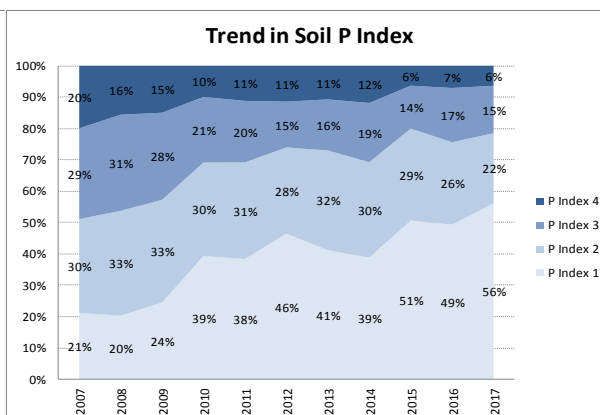

County	Donegal
Year	2017
Enterprise	All Farms
Number of Samples	1,366

Soil Analysis Status and Trends

County	Donegal
Year	2017
Enterprise	Tillage
Number of Samples	96

Caution - Graphics based on low sample number