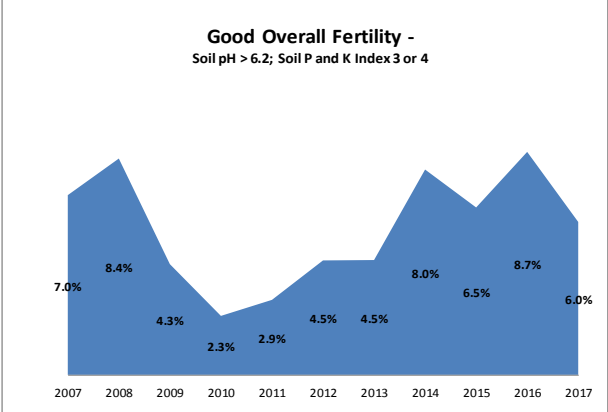

County	Donegal
Year	2017
Enterprise	All Farms
Number of Samples	1,366

Soil Analysis Status and Trends

County	Donegal
Year	2017
Enterprise	Tillage
Number of Samples	96

Caution - Graphics based on low sample number