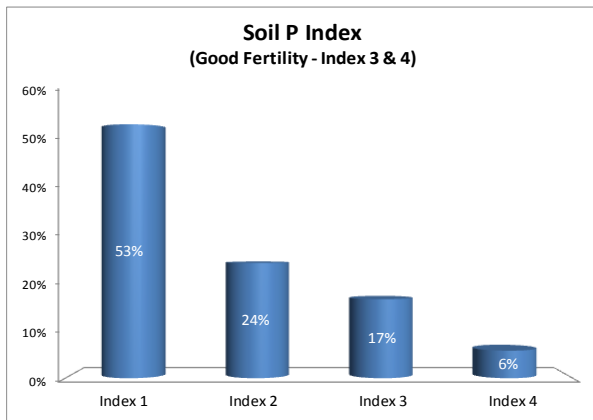

County	Donegal
Year	2017
Enterprise	All Farms
Number of Samples	1,366

Soil Analysis Status and Trends

County	Donegal
Year	2017
Enterprise	Tillage
Number of Samples	96

Caution - Graphics based on low sample number