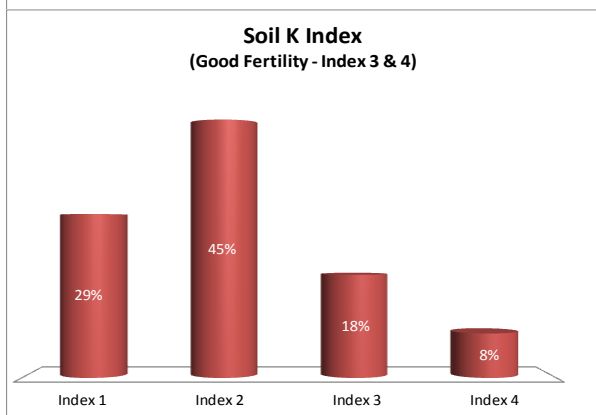

County	Donegal
Year	2017
Enterprise	All Farms
Number of Samples	1,366

Soil Analysis Status and Trends

County	Donegal
Year	2017
Enterprise	Tillage
Number of Samples	96

Caution - Graphics based on low sample number