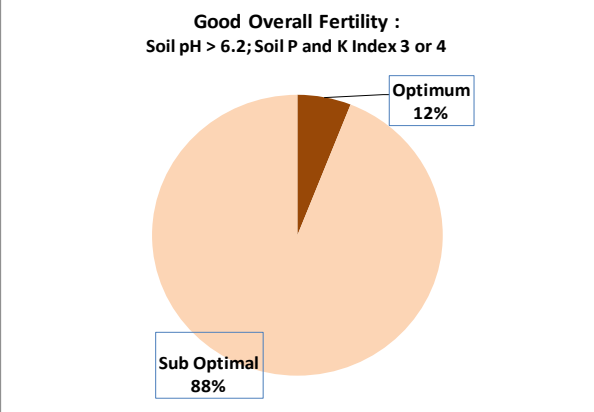

County	Donegal
Year	2017
Enterprise	All Farms
Number of Samples	1,366

Soil Analysis Status and Trends

County	Donegal
Year	2017
Enterprise	Tillage
Number of Samples	96

Caution - Graphics based on low sample number