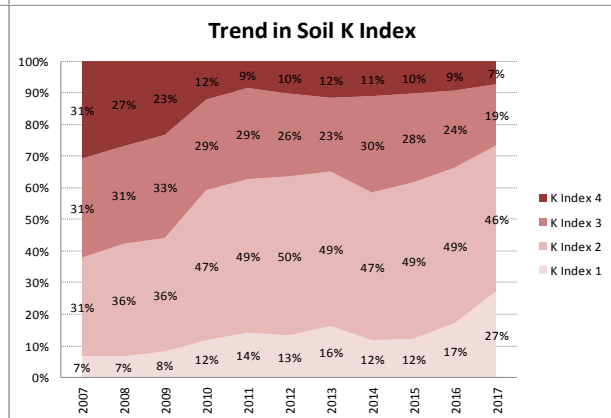

County	Donegal
Year	2017
Enterprise	All Farms
Number of Samples	1,366

Soil Analysis Status and Trends

County	Donegal
Year	2017
Enterprise	Tillage
Number of Samples	96

Caution - Graphics based on low sample number