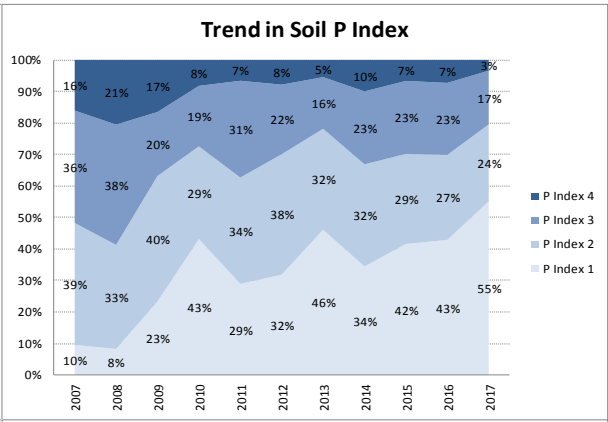

County	Donegal
Year	2017
Enterprise	All Farms
Number of Samples	1,366

Soil Analysis Status and Trends

County	Donegal
Year	2017
Enterprise	Tillage
Number of Samples	96

Caution - Graphics based on low sample number