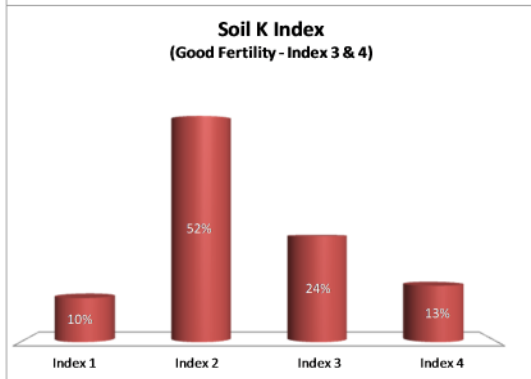

Soil Analysis Status and Trends

County	Donegal
Year	2015
Enterprise	Dairy
Number of Samples	315

County	Donegal
Year	2015
Enterprise	Drystock
Number of Samples	409

County	Donegal
Year	2015
Enterprise	Tillage
Number of Samples	85

Caution - Graphics based on low sample number