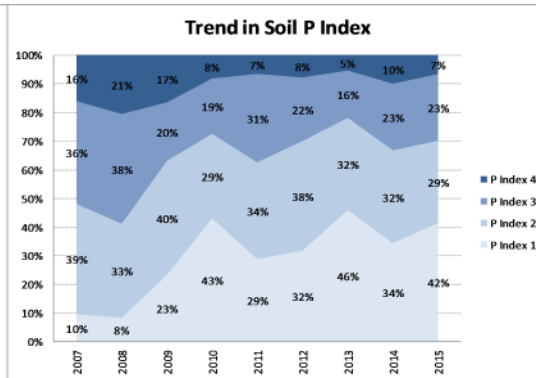

Soil Analysis Status and Trends

County	Donegal
Year	2015
Enterprise	Dairy
Number of Samples	315

County	Donegal
Year	2015
Enterprise	Drystock
Number of Samples	409

County	Donegal
Year	2015
Enterprise	Tillage
Number of Samples	85

Caution - Graphics based on low sample number