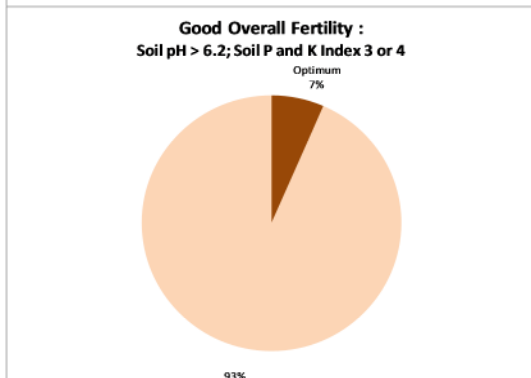

Soil Analysis Status and Trends

County	Donegal
Year	2015
Enterprise	Dairy
Number of Samples	315

County	Donegal
Year	2015
Enterprise	Drystock
Number of Samples	409

County	Donegal
Year	2015
Enterprise	Tillage
Number of Samples	85

Caution - Graphics based on low sample number