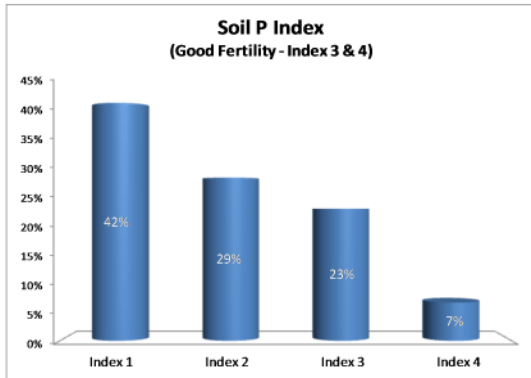

Soil Analysis Status and Trends

County	Donegal
Year	2015
Enterprise	Dairy
Number of Samples	315

County	Donegal
Year	2015
Enterprise	Drystock
Number of Samples	409

County	Donegal
Year	2015
Enterprise	Tillage
Number of Samples	85

Caution - Graphics based on low sample number