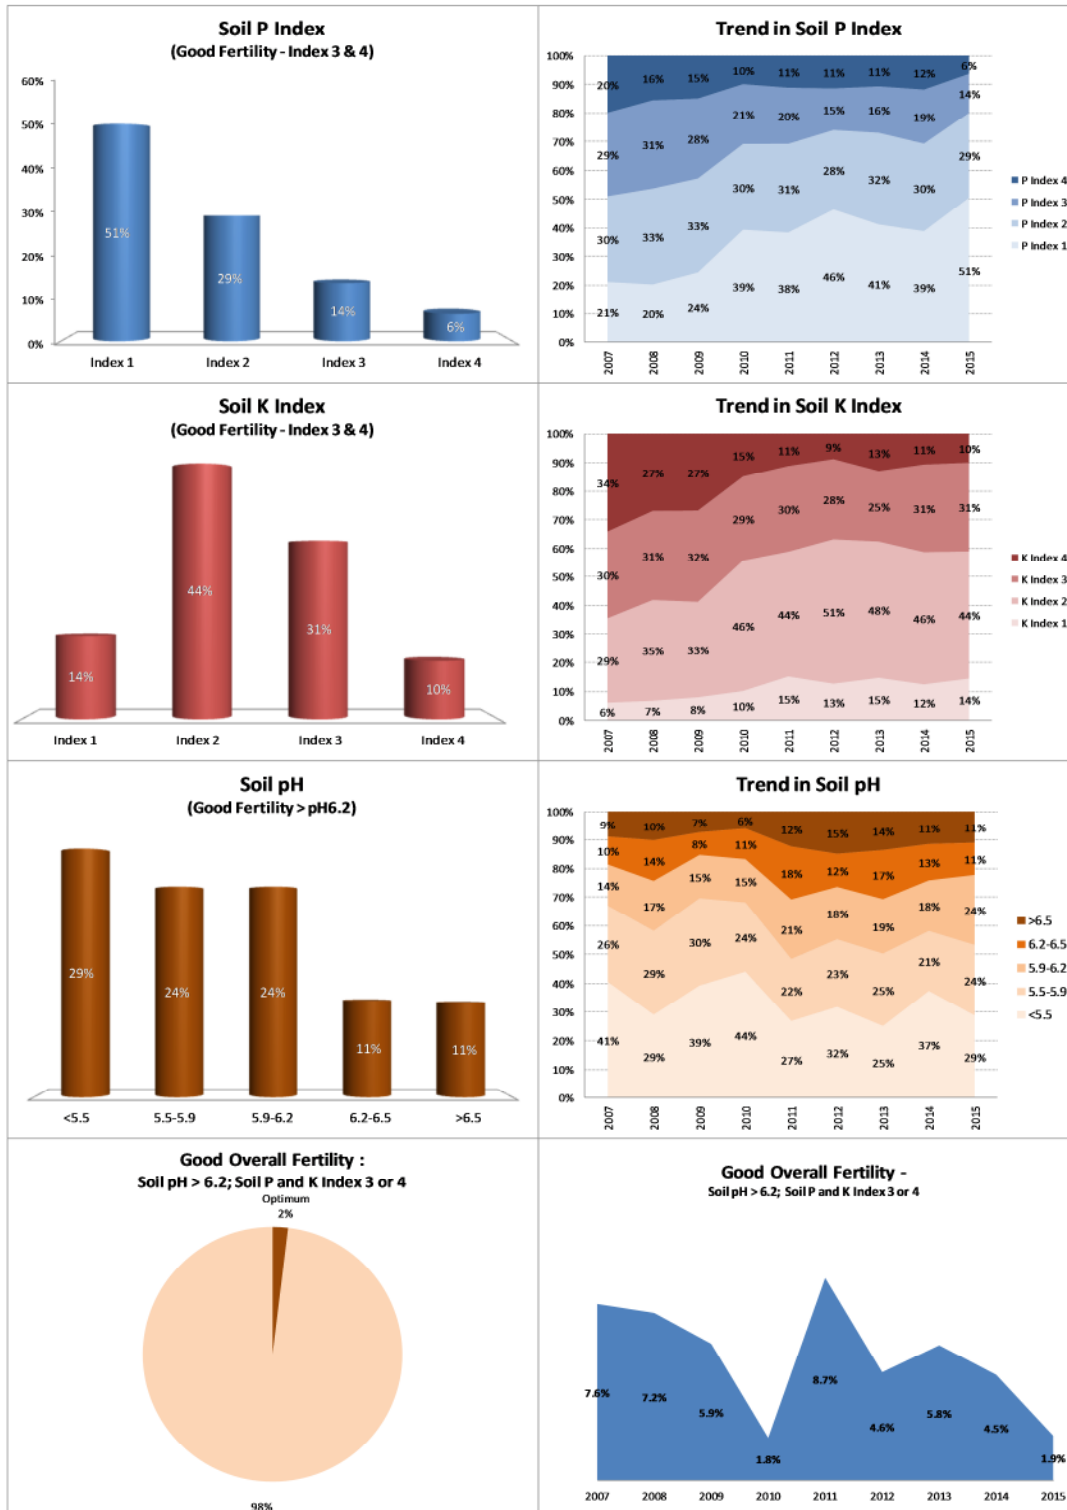

Soil Analysis Status and Trends

County	Donegal
Year	2015
Enterprise	Dairy
Number of Samples	315

County	Donegal
Year	2015
Enterprise	Drystock
Number of Samples	409

County	Donegal
Year	2015
Enterprise	Tillage
Number of Samples	85

Caution - Graphics based on low sample number