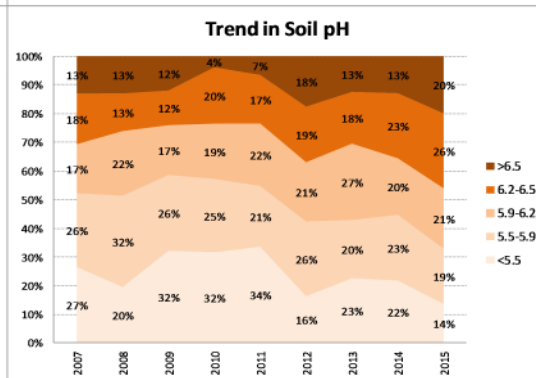

Soil Analysis Status and Trends

County	Donegal
Year	2015
Enterprise	Dairy
Number of Samples	315

County	Donegal
Year	2015
Enterprise	Drystock
Number of Samples	409

County	Donegal
Year	2015
Enterprise	Tillage
Number of Samples	85

Caution - Graphics based on low sample number