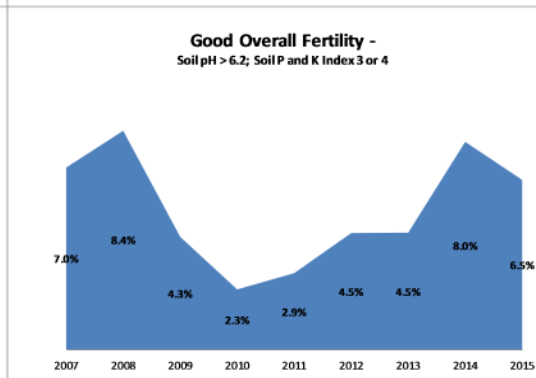

Soil Analysis Status and Trends

County	Donegal
Year	2015
Enterprise	Dairy
Number of Samples	315

County	Donegal
Year	2015
Enterprise	Drystock
Number of Samples	409

County	Donegal
Year	2015
Enterprise	Tillage
Number of Samples	85

Caution - Graphics based on low sample number