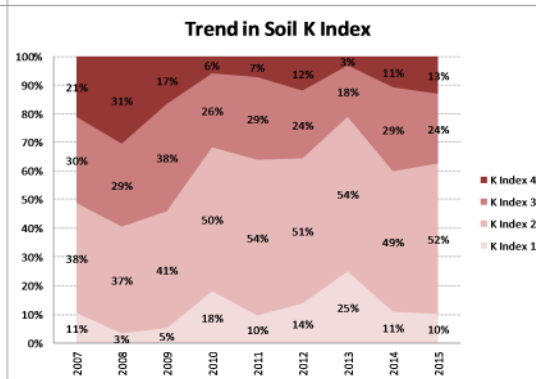

Soil Analysis Status and Trends

County	Donegal
Year	2015
Enterprise	Dairy
Number of Samples	315

County	Donegal
Year	2015
Enterprise	Drystock
Number of Samples	409

County	Donegal
Year	2015
Enterprise	Tillage
Number of Samples	85

Caution - Graphics based on low sample number