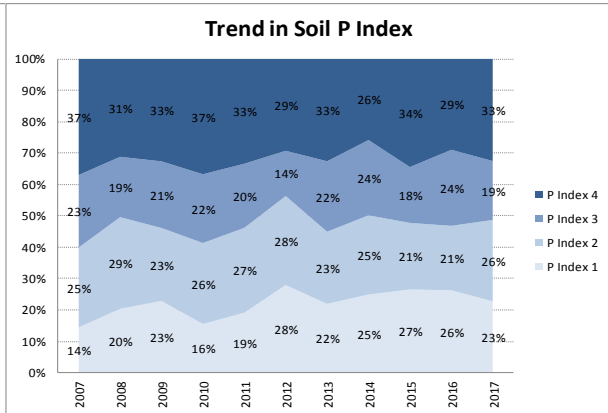

County	Dublin
Year	2017
Enterprise	All Farms
Number of Samples	378

County	Dublin
Year	2017
Enterprise	Dairy
Number of Samples	28

Caution - Graphics based on low sample number

County	Dublin
Year	2017
Enterprise	Drystock
Number of Samples	94

Caution - Graphics based on low sample number

County	Dublin
Year	2017
Enterprise	Tillage
Number of Samples	158