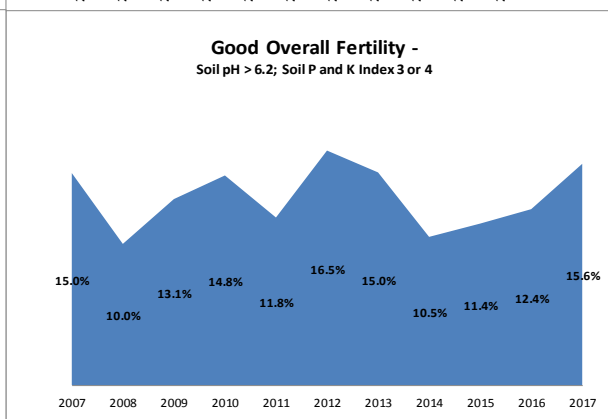

County	Dublin
Year	2017
Enterprise	All Farms
Number of Samples	378

County	Dublin
Year	2017
Enterprise	Dairy
Number of Samples	28

Caution - Graphics based on low sample number

County	Dublin
Year	2017
Enterprise	Drystock
Number of Samples	94

Caution - Graphics based on low sample number

County	Dublin
Year	2017
Enterprise	Tillage
Number of Samples	158