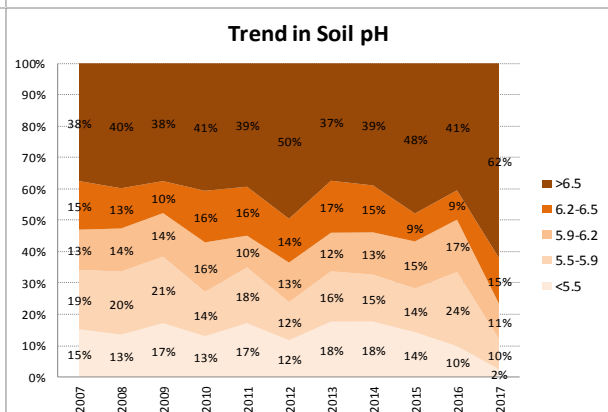

County	Dublin
Year	2017
Enterprise	All Farms
Number of Samples	378

County	Dublin
Year	2017
Enterprise	Dairy
Number of Samples	28

Caution - Graphics based on low sample number

County	Dublin
Year	2017
Enterprise	Drystock
Number of Samples	94

Caution - Graphics based on low sample number

County	Dublin
Year	2017
Enterprise	Tillage
Number of Samples	158