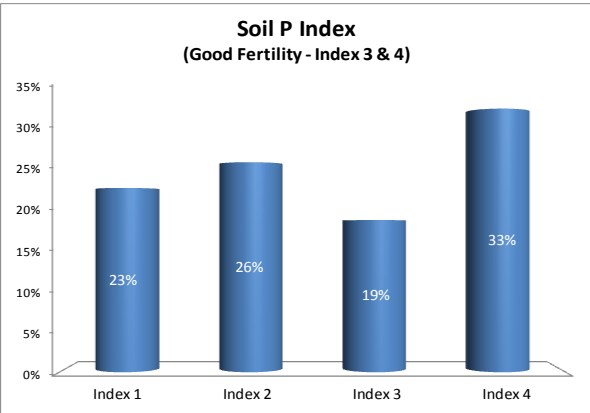

County	Dublin
Year	2017
Enterprise	All Farms
Number of Samples	378

County	Dublin
Year	2017
Enterprise	Dairy
Number of Samples	28

Caution - Graphics based on low sample number

County	Dublin
Year	2017
Enterprise	Drystock
Number of Samples	94

Caution - Graphics based on low sample number

County	Dublin
Year	2017
Enterprise	Tillage
Number of Samples	158