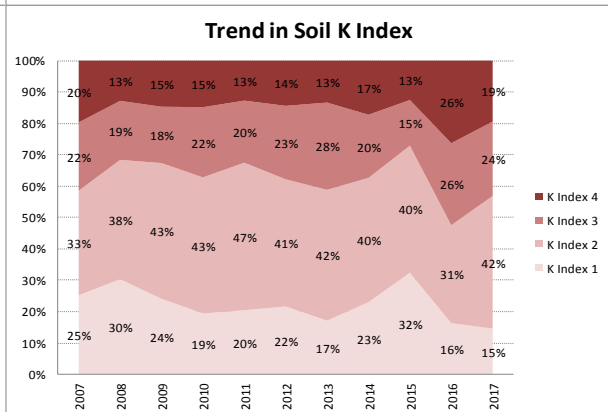

County	Dublin
Year	2017
Enterprise	All Farms
Number of Samples	378

County	Dublin
Year	2017
Enterprise	Dairy
Number of Samples	28

Caution - Graphics based on low sample number

County	Dublin
Year	2017
Enterprise	Drystock
Number of Samples	94

Caution - Graphics based on low sample number

County	Dublin
Year	2017
Enterprise	Tillage
Number of Samples	158