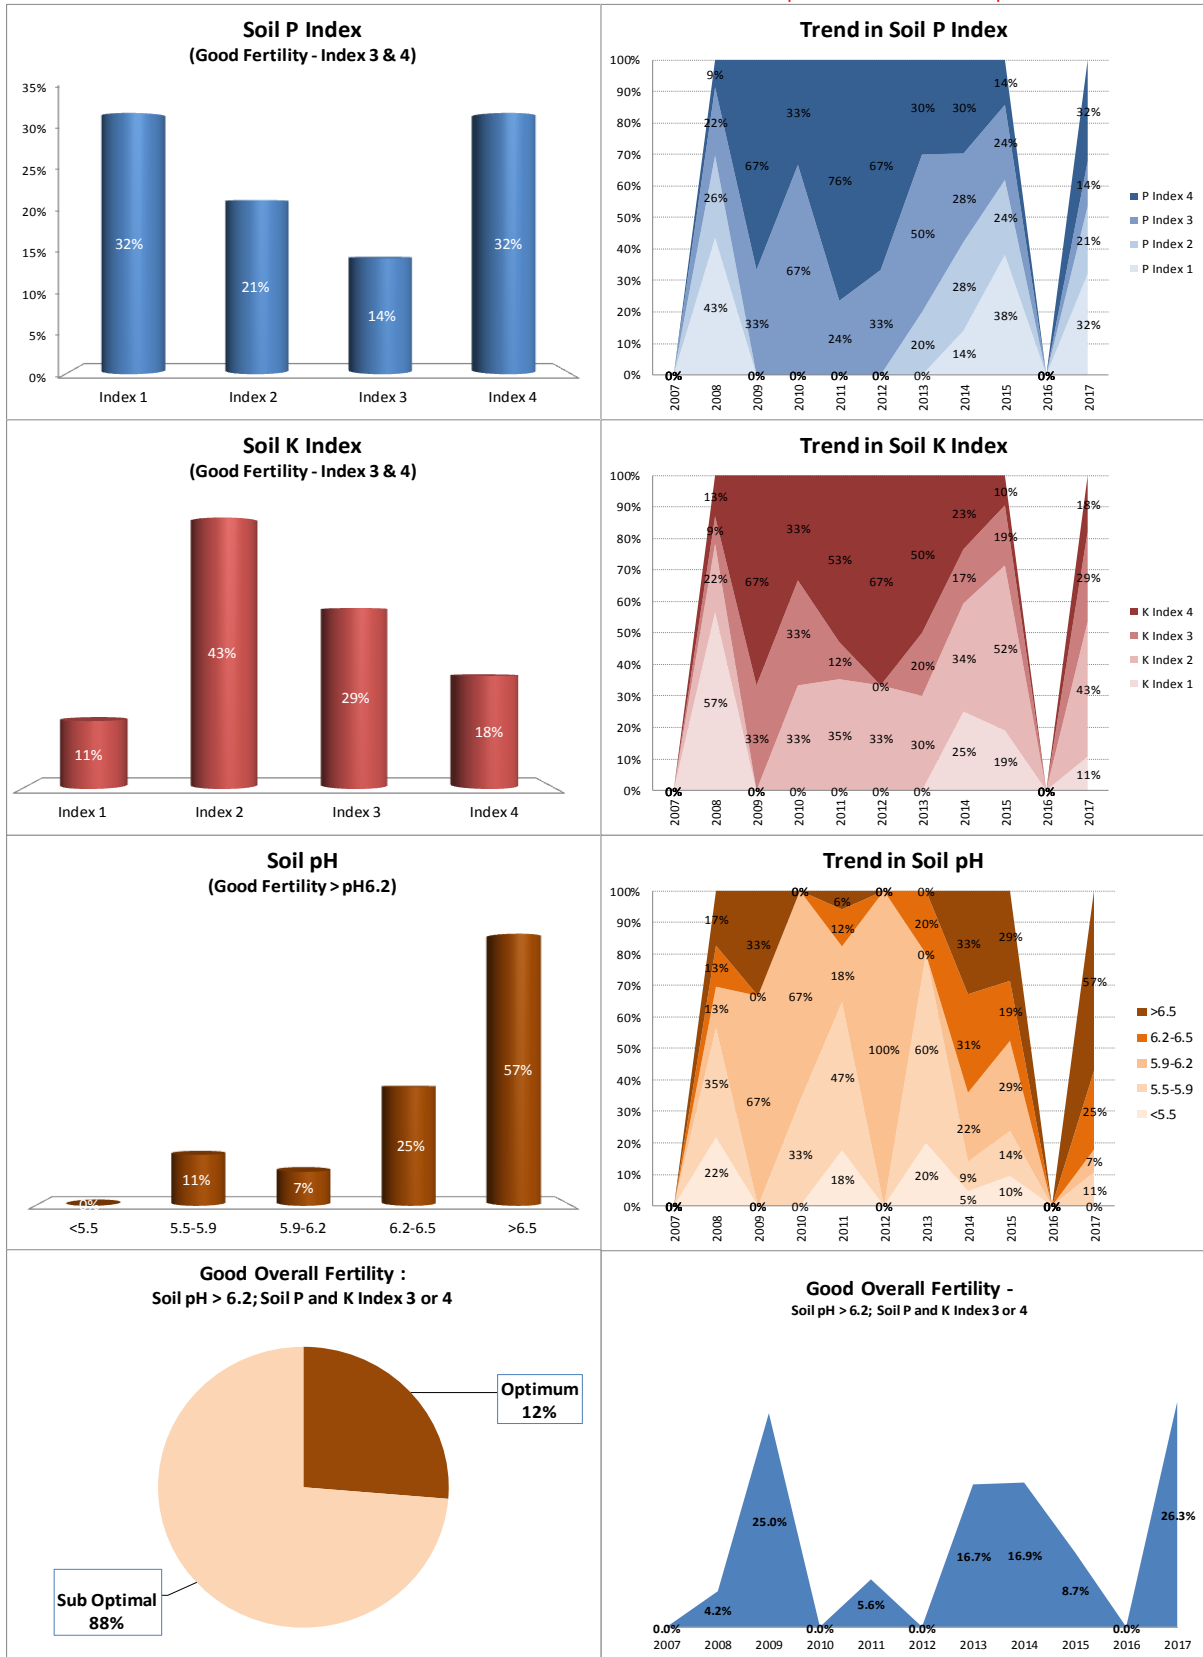

County	Dublin
Year	2017
Enterprise	All Farms
Number of Samples	378

County	Dublin
Year	2017
Enterprise	Dairy
Number of Samples	28

Caution - Graphics based on low sample number

County	Dublin
Year	2017
Enterprise	Drystock
Number of Samples	94

Caution - Graphics based on low sample number

County	Dublin
Year	2017
Enterprise	Tillage
Number of Samples	158