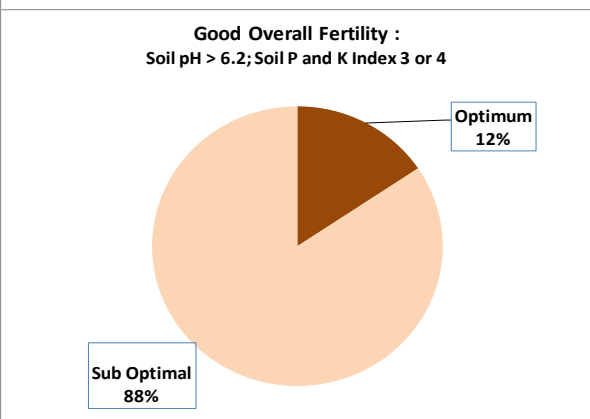

County	Dublin
Year	2017
Enterprise	All Farms
Number of Samples	378

County	Dublin
Year	2017
Enterprise	Dairy
Number of Samples	28

Caution - Graphics based on low sample number

County	Dublin
Year	2017
Enterprise	Drystock
Number of Samples	94

Caution - Graphics based on low sample number

County	Dublin
Year	2017
Enterprise	Tillage
Number of Samples	158