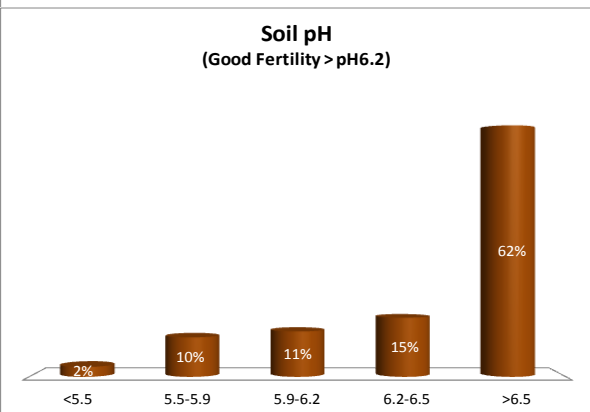

County	Dublin
Year	2017
Enterprise	All Farms
Number of Samples	378

County	Dublin
Year	2017
Enterprise	Dairy
Number of Samples	28

Caution - Graphics based on low sample number

County	Dublin
Year	2017
Enterprise	Drystock
Number of Samples	94

Caution - Graphics based on low sample number

County	Dublin
Year	2017
Enterprise	Tillage
Number of Samples	158