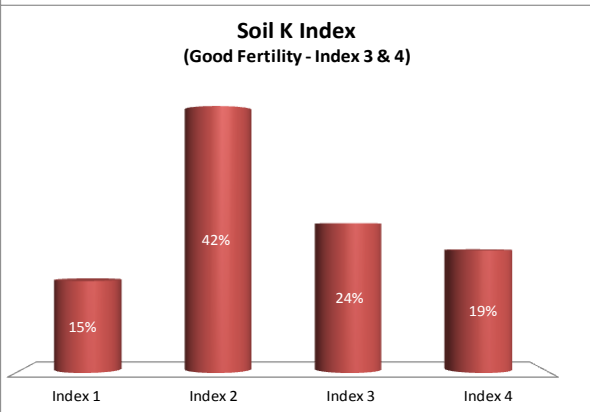

County	Dublin
Year	2017
Enterprise	All Farms
Number of Samples	378

County	Dublin
Year	2017
Enterprise	Dairy
Number of Samples	28

Caution - Graphics based on low sample number

County	Dublin
Year	2017
Enterprise	Drystock
Number of Samples	94

Caution - Graphics based on low sample number

County	Dublin
Year	2017
Enterprise	Tillage
Number of Samples	158