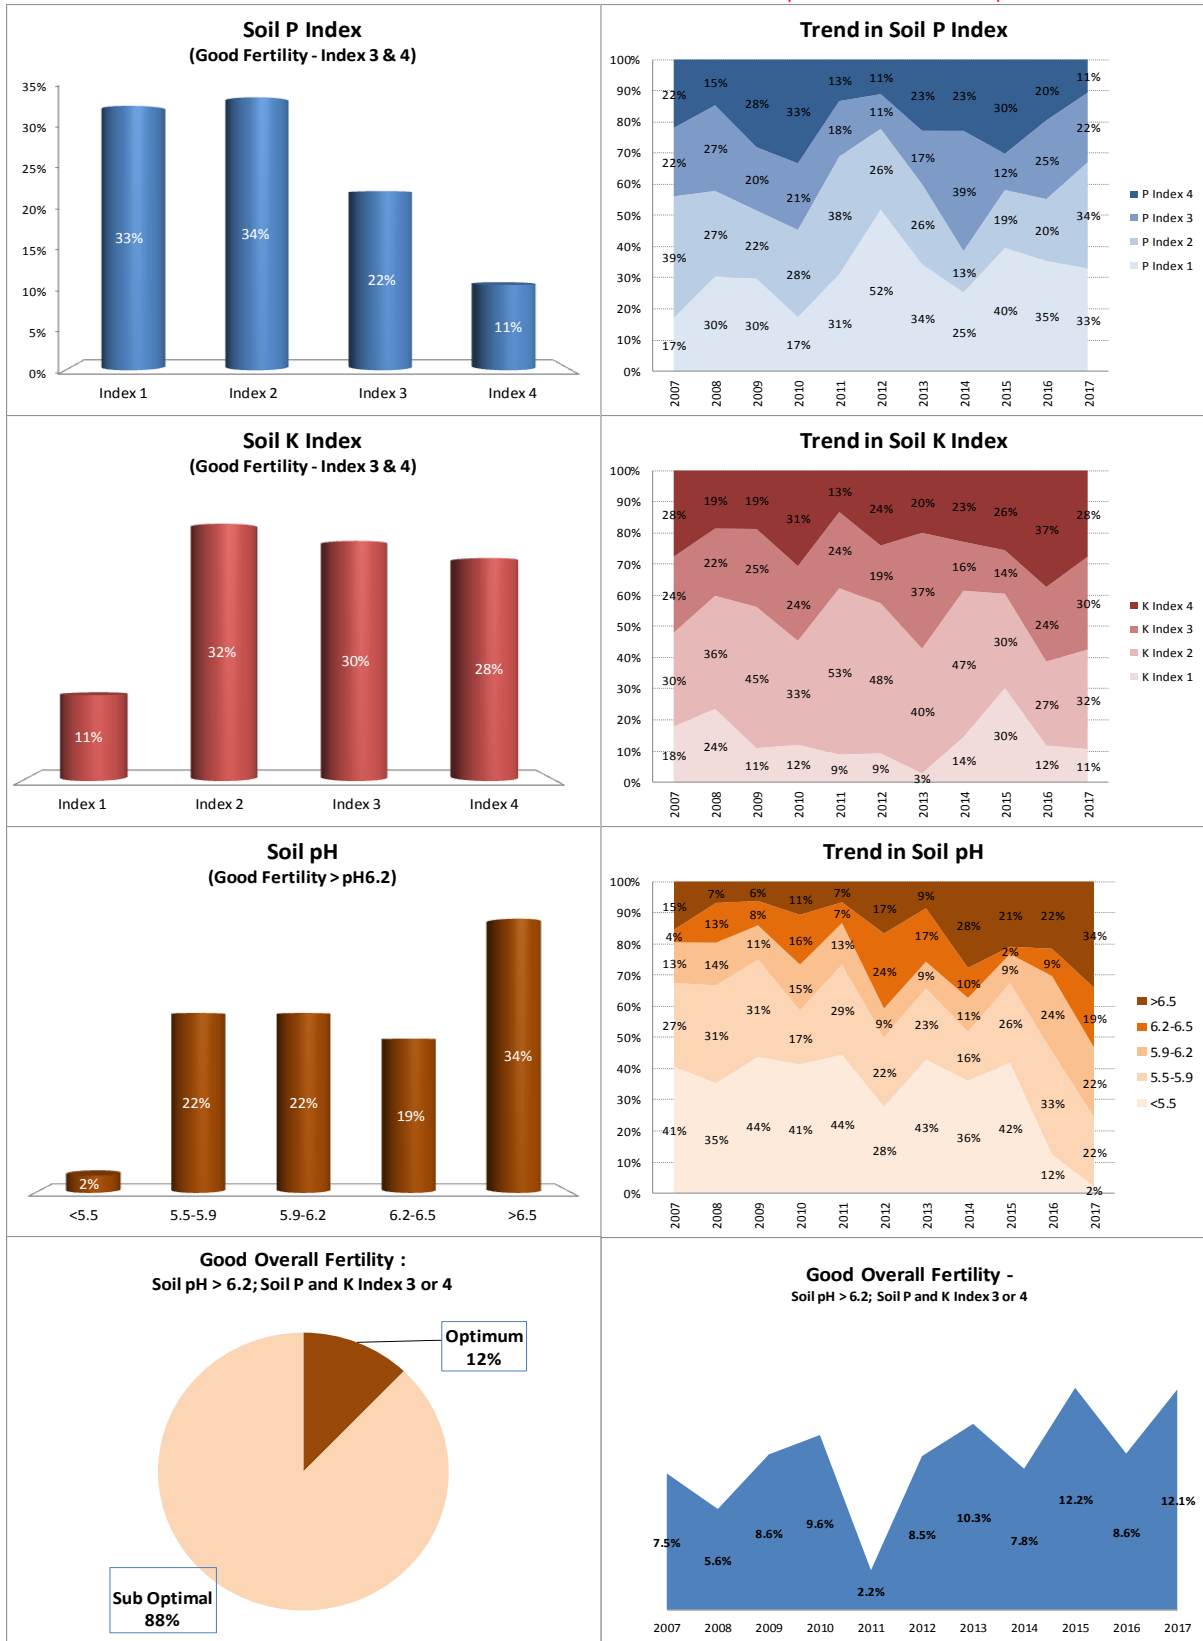

County	Dublin
Year	2017
Enterprise	All Farms
Number of Samples	378

County	Dublin
Year	2017
Enterprise	Dairy
Number of Samples	28

Caution - Graphics based on low sample number

County	Dublin
Year	2017
Enterprise	Drystock
Number of Samples	94

Caution - Graphics based on low sample number

County	Dublin
Year	2017
Enterprise	Tillage
Number of Samples	158