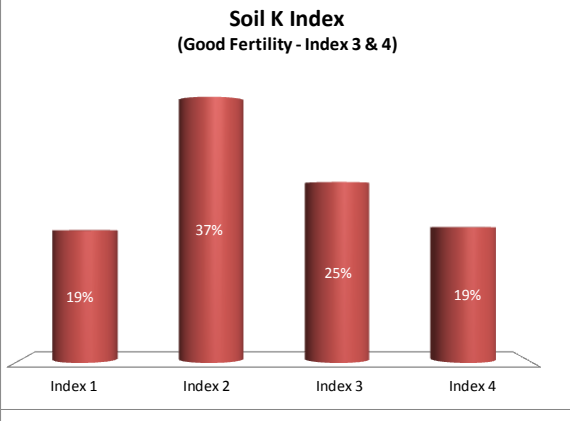

County	Galway
Year	2019
Enterprise	All Farms
Number of Samples	1,387

County	Galway
Year	2019
Enterprise	Dairy
Number of Samples	463

County	Galway
Year	2019
Enterprise	Drystock
Number of Samples	881

County	Galway
Year	2019
Enterprise	Tillage
Number of Samples	25

Caution - Graphics based on low sample number