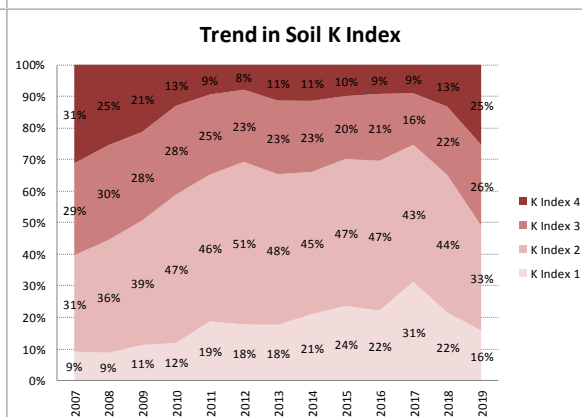

County	Galway
Year	2019
Enterprise	All Farms
Number of Samples	1,387

County	Galway
Year	2019
Enterprise	Dairy
Number of Samples	463

County	Galway
Year	2019
Enterprise	Drystock
Number of Samples	881

County	Galway
Year	2019
Enterprise	Tillage
Number of Samples	25

Caution - Graphics based on low sample number