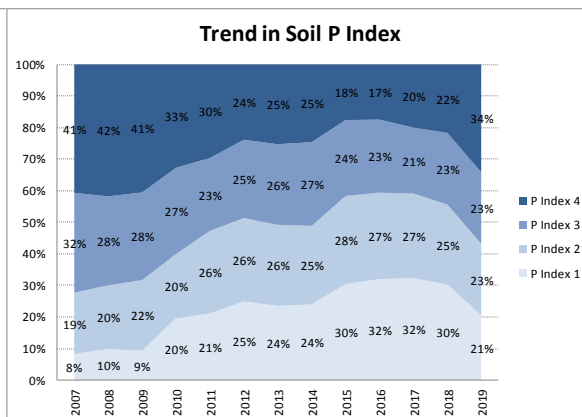

County	Galway
Year	2019
Enterprise	All Farms
Number of Samples	1,387

County	Galway
Year	2019
Enterprise	Dairy
Number of Samples	463

County	Galway
Year	2019
Enterprise	Drystock
Number of Samples	881

County	Galway
Year	2019
Enterprise	Tillage
Number of Samples	25

Caution - Graphics based on low sample number