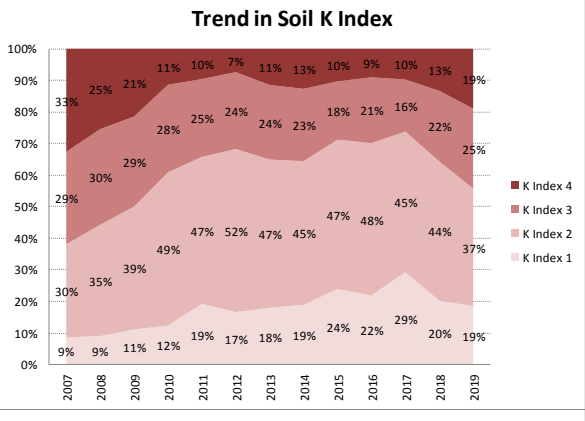

County	Galway
Year	2019
Enterprise	All Farms
Number of Samples	1,387

County	Galway
Year	2019
Enterprise	Dairy
Number of Samples	463

County	Galway
Year	2019
Enterprise	Drystock
Number of Samples	881

County	Galway
Year	2019
Enterprise	Tillage
Number of Samples	25

Caution - Graphics based on low sample number