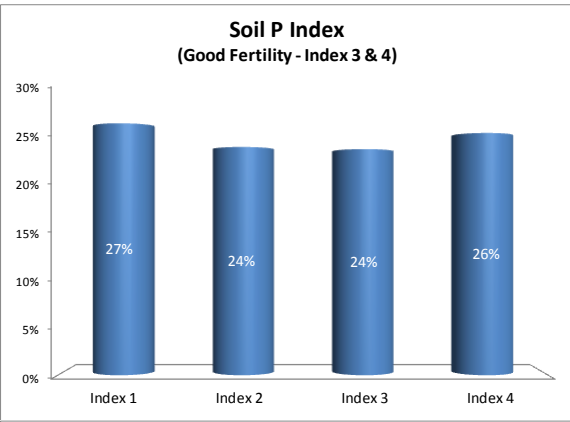

County	Galway
Year	2019
Enterprise	All Farms
Number of Samples	1,387

County	Galway
Year	2019
Enterprise	Dairy
Number of Samples	463

County	Galway
Year	2019
Enterprise	Drystock
Number of Samples	881

County	Galway
Year	2019
Enterprise	Tillage
Number of Samples	25

Caution - Graphics based on low sample number