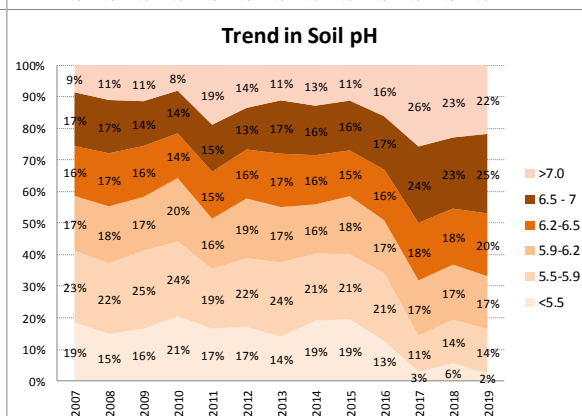

County	Galway
Year	2019
Enterprise	All Farms
Number of Samples	1,387

County	Galway
Year	2019
Enterprise	Dairy
Number of Samples	463

County	Galway
Year	2019
Enterprise	Drystock
Number of Samples	881

County	Galway
Year	2019
Enterprise	Tillage
Number of Samples	25

Caution - Graphics based on low sample number