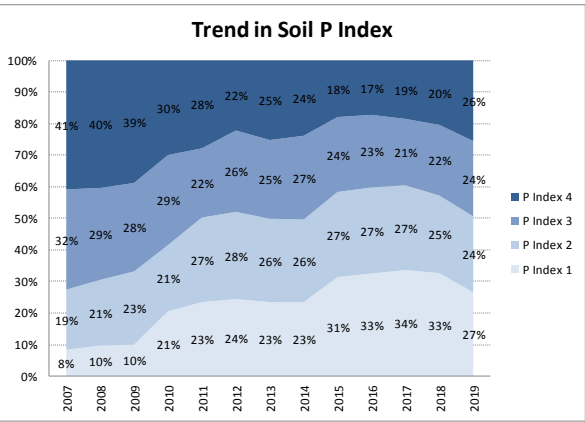

County	Galway
Year	2019
Enterprise	All Farms
Number of Samples	1,387

County	Galway
Year	2019
Enterprise	Dairy
Number of Samples	463

County	Galway
Year	2019
Enterprise	Drystock
Number of Samples	881

County	Galway
Year	2019
Enterprise	Tillage
Number of Samples	25

Caution - Graphics based on low sample number