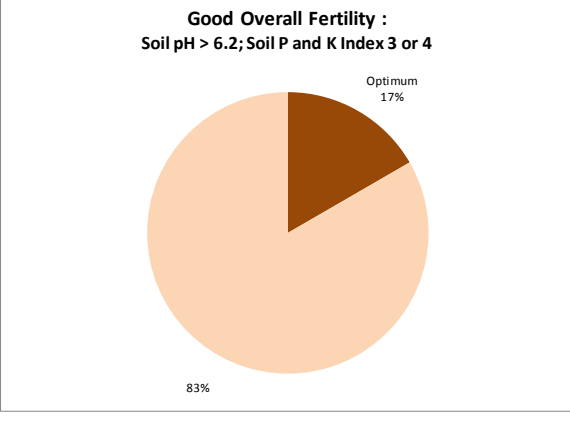

County	Galway
Year	2019
Enterprise	All Farms
Number of Samples	1,387

County	Galway
Year	2019
Enterprise	Dairy
Number of Samples	463

County	Galway
Year	2019
Enterprise	Drystock
Number of Samples	881

County	Galway
Year	2019
Enterprise	Tillage
Number of Samples	25

Caution - Graphics based on low sample number