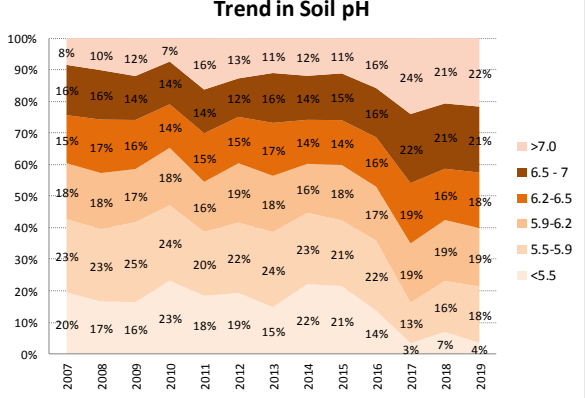

County	Galway
Year	2019
Enterprise	All Farms
Number of Samples	1,387

County	Galway
Year	2019
Enterprise	Dairy
Number of Samples	463

County	Galway
Year	2019
Enterprise	Drystock
Number of Samples	881

County	Galway
Year	2019
Enterprise	Tillage
Number of Samples	25

Caution - Graphics based on low sample number