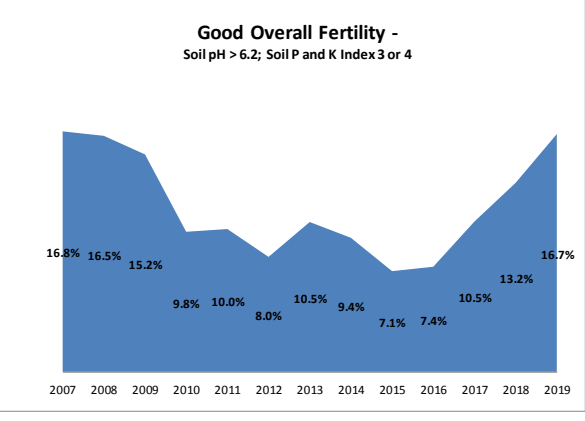

County	Galway
Year	2019
Enterprise	All Farms
Number of Samples	1,387

County	Galway
Year	2019
Enterprise	Dairy
Number of Samples	463

County	Galway
Year	2019
Enterprise	Drystock
Number of Samples	881

County	Galway
Year	2019
Enterprise	Tillage
Number of Samples	25

Caution - Graphics based on low sample number