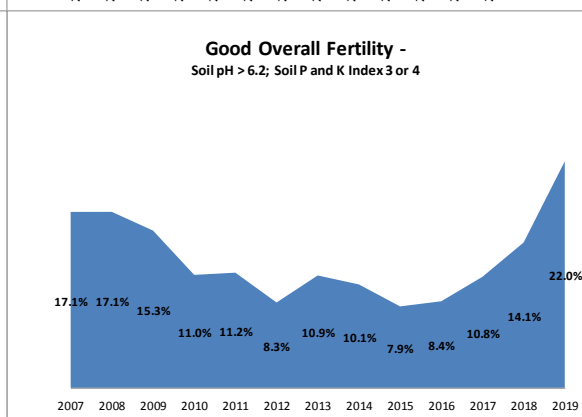

County	Galway
Year	2019
Enterprise	All Farms
Number of Samples	1,387

County	Galway
Year	2019
Enterprise	Dairy
Number of Samples	463

County	Galway
Year	2019
Enterprise	Drystock
Number of Samples	881

County	Galway
Year	2019
Enterprise	Tillage
Number of Samples	25

Caution - Graphics based on low sample number