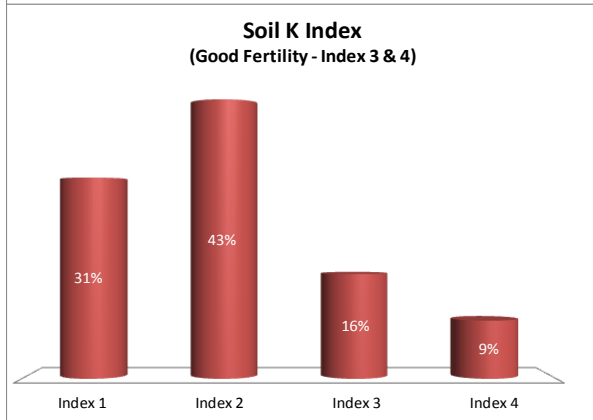

County	Galway
Year	2017
Enterprise	All Farms
Number of Samples	3,245

County	Galway
Year	2017
Enterprise	Dairy
Number of Samples	607

# Soil Analysis Status and Trends

County	Galway
Year	2017
Enterprise	Drystock
Number of Samples	2,557