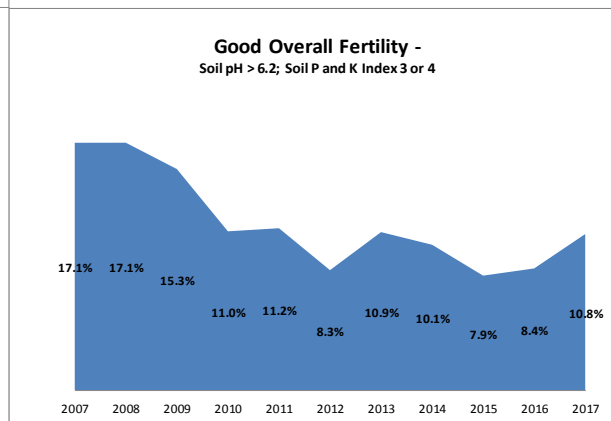

County	Galway
Year	2017
Enterprise	All Farms
Number of Samples	3,245

County	Galway
Year	2017
Enterprise	Dairy
Number of Samples	607