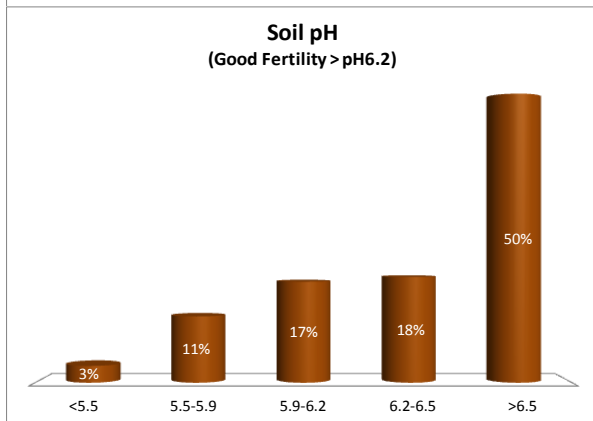

County	Galway
Year	2017
Enterprise	All Farms
Number of Samples	3,245

County	Galway
Year	2017
Enterprise	Dairy
Number of Samples	607

# Soil Analysis Status and Trends

County	Galway
Year	2017
Enterprise	Drystock
Number of Samples	2,557