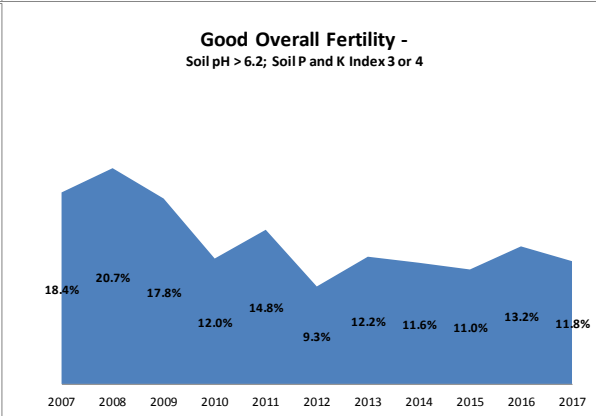

County	Galway
Year	2017
Enterprise	All Farms
Number of Samples	3,245

County	Galway
Year	2017
Enterprise	Dairy
Number of Samples	607