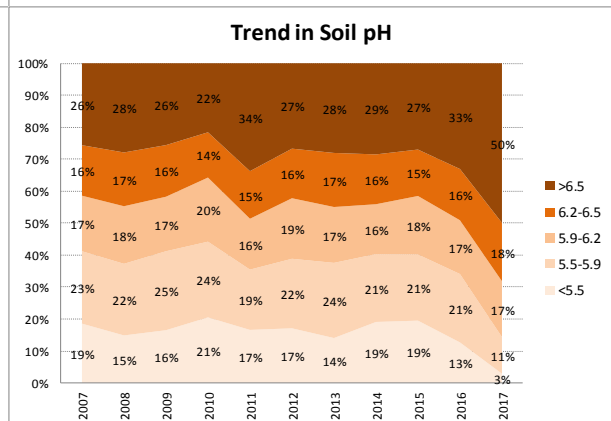

County	Galway
Year	2017
Enterprise	All Farms
Number of Samples	3,245

County	Galway
Year	2017
Enterprise	Dairy
Number of Samples	607

# Soil Analysis Status and Trends

County	Galway
Year	2017
Enterprise	Drystock
Number of Samples	2,557