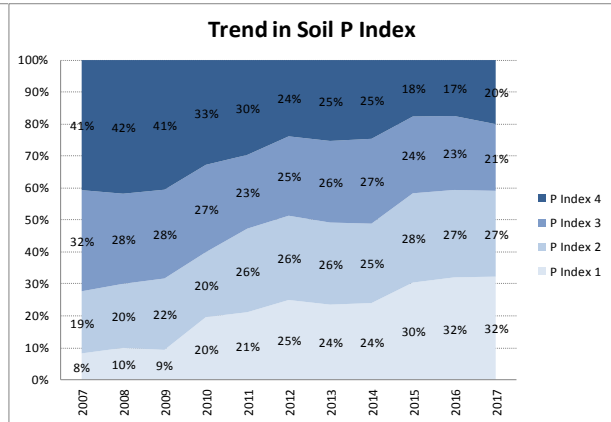

County	Galway
Year	2017
Enterprise	All Farms
Number of Samples	3,245

County	Galway
Year	2017
Enterprise	Dairy
Number of Samples	607

# Soil Analysis Status and Trends

County	Galway
Year	2017
Enterprise	Drystock
Number of Samples	2,557