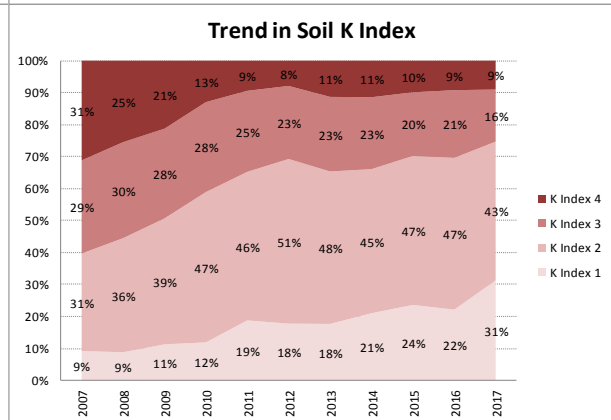

County	Galway
Year	2017
Enterprise	All Farms
Number of Samples	3,245

County	Galway
Year	2017
Enterprise	Dairy
Number of Samples	607

# Soil Analysis Status and Trends

County	Galway
Year	2017
Enterprise	Drystock
Number of Samples	2,557