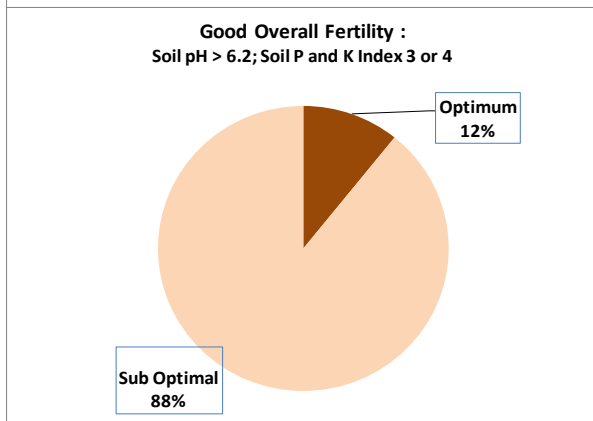

County	Galway
Year	2017
Enterprise	All Farms
Number of Samples	3,245

County	Galway
Year	2017
Enterprise	Dairy
Number of Samples	607

# Soil Analysis Status and Trends

County	Galway
Year	2017
Enterprise	Drystock
Number of Samples	2,557