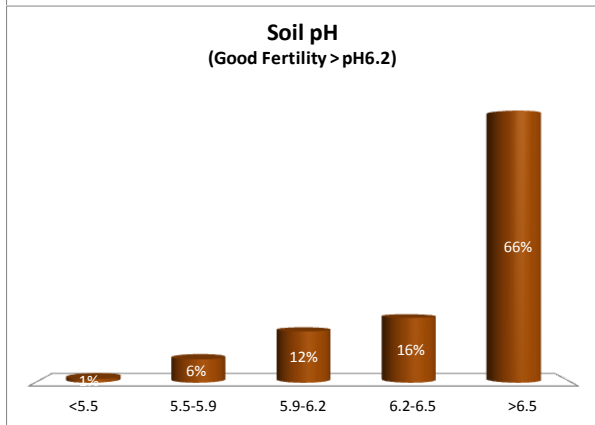

County	Galway
Year	2017
Enterprise	All Farms
Number of Samples	3,245

County	Galway
Year	2017
Enterprise	Dairy
Number of Samples	607

# Soil Analysis Status and Trends

County	Galway
Year	2017
Enterprise	Drystock
Number of Samples	2,557