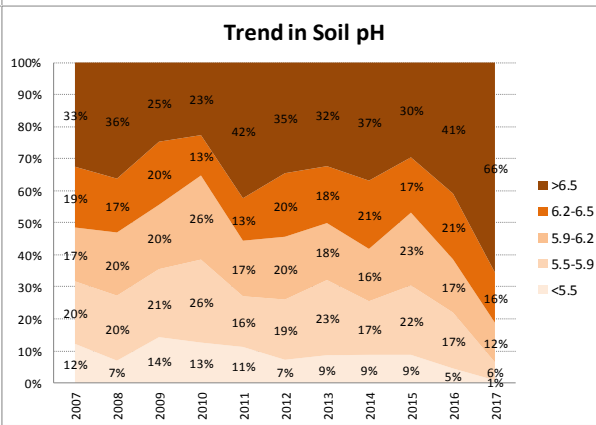

County	Galway
Year	2017
Enterprise	All Farms
Number of Samples	3,245

County	Galway
Year	2017
Enterprise	Dairy
Number of Samples	607

# Soil Analysis Status and Trends

County	Galway
Year	2017
Enterprise	Drystock
Number of Samples	2,557