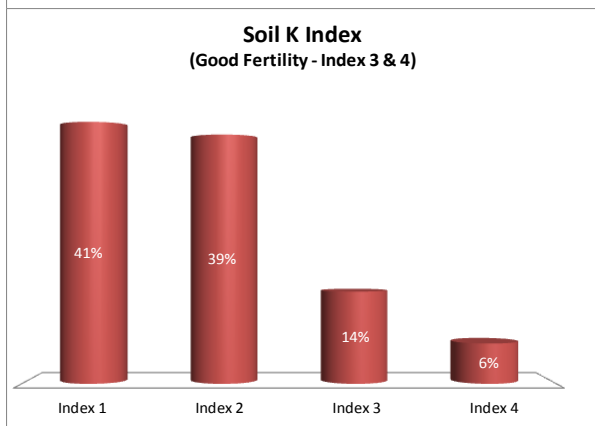

County	Galway
Year	2017
Enterprise	All Farms
Number of Samples	3,245

County	Galway
Year	2017
Enterprise	Dairy
Number of Samples	607

# Soil Analysis Status and Trends

County	Galway
Year	2017
Enterprise	Drystock
Number of Samples	2,557