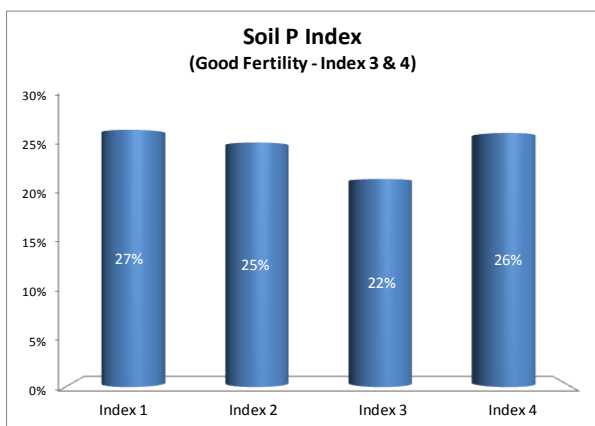

County	Galway
Year	2017
Enterprise	All Farms
Number of Samples	3,245

County	Galway
Year	2017
Enterprise	Dairy
Number of Samples	607

# Soil Analysis Status and Trends

County	Galway
Year	2017
Enterprise	Drystock
Number of Samples	2,557