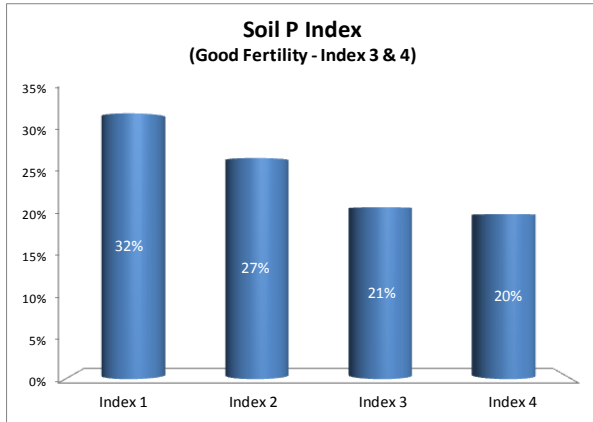

County	Galway
Year	2017
Enterprise	All Farms
Number of Samples	3,245

County	Galway
Year	2017
Enterprise	Dairy
Number of Samples	607

# Soil Analysis Status and Trends

County	Galway
Year	2017
Enterprise	Drystock
Number of Samples	2,557