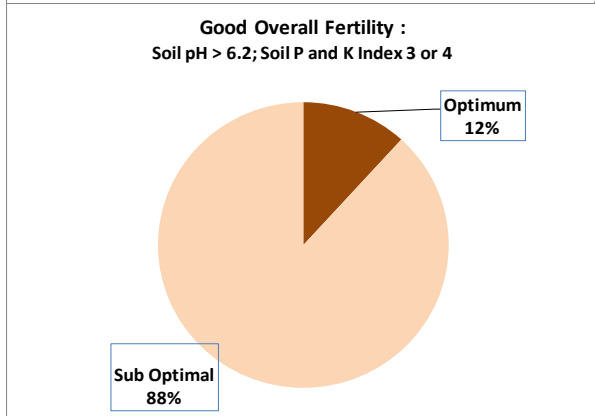

County	Galway
Year	2017
Enterprise	All Farms
Number of Samples	3,245

County	Galway
Year	2017
Enterprise	Dairy
Number of Samples	607

# Soil Analysis Status and Trends

County	Galway
Year	2017
Enterprise	Drystock
Number of Samples	2,557