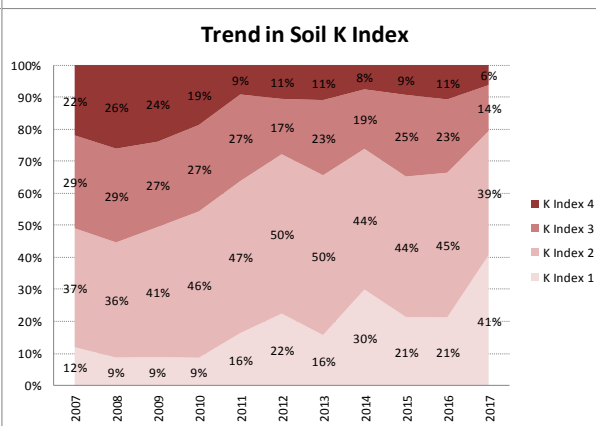

County	Galway
Year	2017
Enterprise	All Farms
Number of Samples	3,245

County	Galway
Year	2017
Enterprise	Dairy
Number of Samples	607

# Soil Analysis Status and Trends

County	Galway
Year	2017
Enterprise	Drystock
Number of Samples	2,557