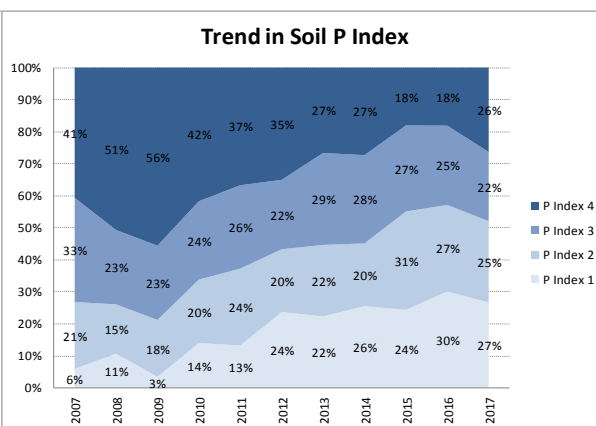

County	Galway
Year	2017
Enterprise	All Farms
Number of Samples	3,245

County	Galway
Year	2017
Enterprise	Dairy
Number of Samples	607

# Soil Analysis Status and Trends

County	Galway
Year	2017
Enterprise	Drystock
Number of Samples	2,557