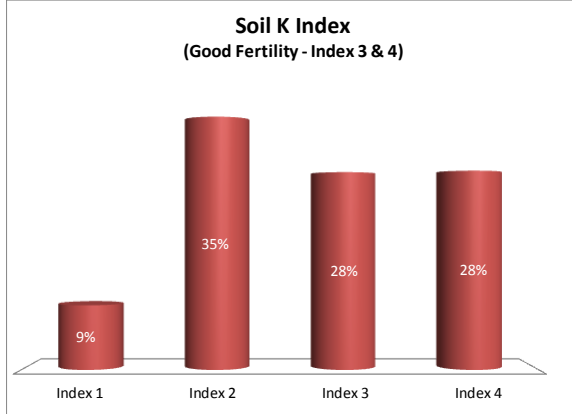

County	Kerry
Year	2019
Enterprise	All Farms
Number of Samples	2,899

County	Kerry
Year	2019
Enterprise	Dairy
Number of Samples	2,785

County	Kerry
Year	2019
Enterprise	Drystock
Number of Samples	111