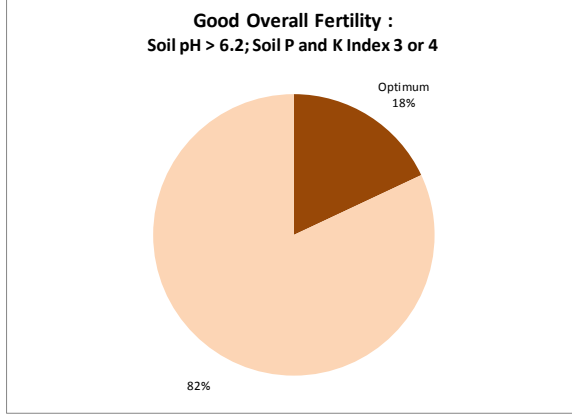

County	Kerry
Year	2019
Enterprise	All Farms
Number of Samples	2,899

County	Kerry
Year	2019
Enterprise	Dairy
Number of Samples	2,785

County	Kerry
Year	2019
Enterprise	Drystock
Number of Samples	111