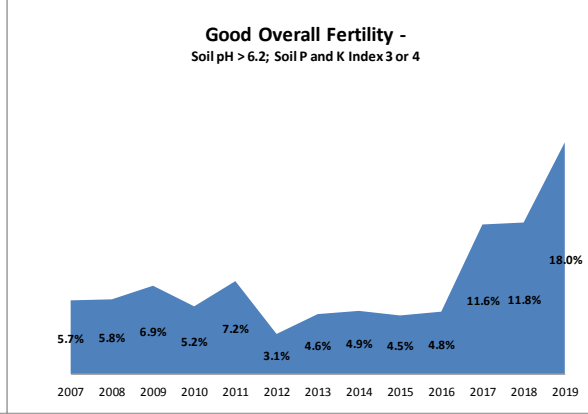

County	Kerry
Year	2019
Enterprise	All Farms
Number of Samples	2,899

County	Kerry
Year	2019
Enterprise	Dairy
Number of Samples	2,785

County	Kerry
Year	2019
Enterprise	Drystock
Number of Samples	111