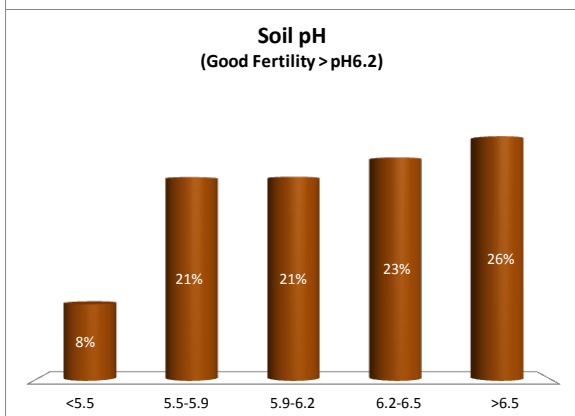

County	Kerry
Year	2019
Enterprise	All Farms
Number of Samples	2,899

County	Kerry
Year	2019
Enterprise	Dairy
Number of Samples	2,785

County	Kerry
Year	2019
Enterprise	Drystock
Number of Samples	111