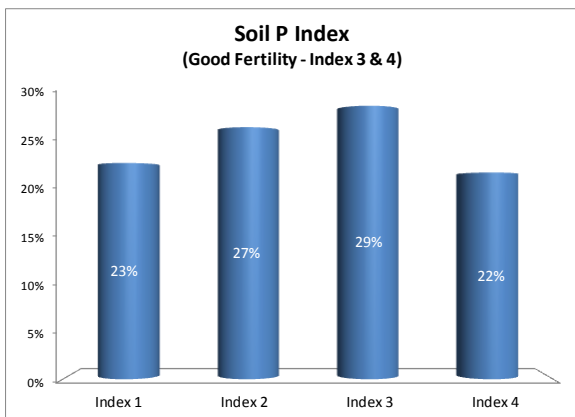

County	Kerry
Year	2019
Enterprise	All Farms
Number of Samples	2,899

County	Kerry
Year	2019
Enterprise	Dairy
Number of Samples	2,785

County	Kerry
Year	2019
Enterprise	Drystock
Number of Samples	111