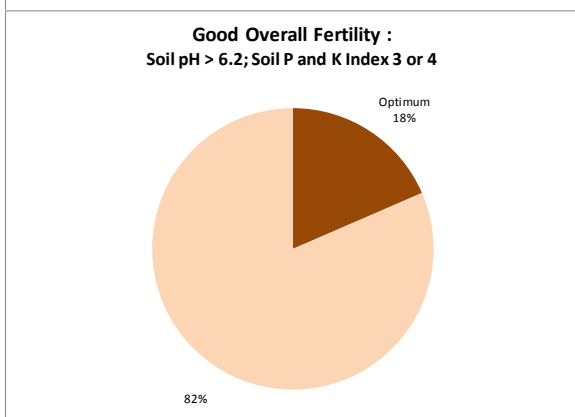

County	Kerry
Year	2019
Enterprise	All Farms
Number of Samples	2,899

County	Kerry
Year	2019
Enterprise	Dairy
Number of Samples	2,785

County	Kerry
Year	2019
Enterprise	Drystock
Number of Samples	111