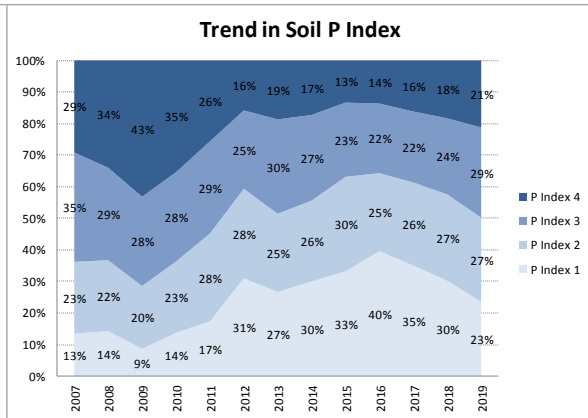

County	Kerry
Year	2019
Enterprise	All Farms
Number of Samples	2,899

County	Kerry
Year	2019
Enterprise	Dairy
Number of Samples	2,785

County	Kerry
Year	2019
Enterprise	Drystock
Number of Samples	111