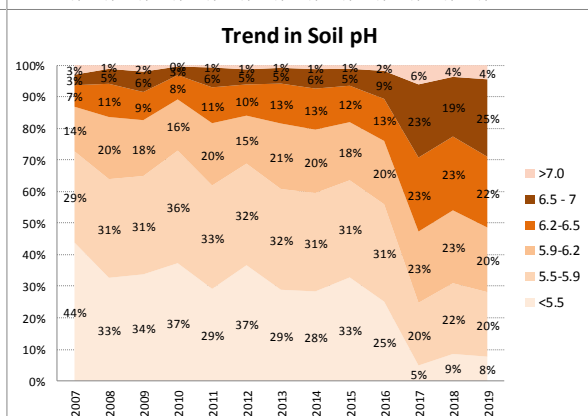

County	Kerry
Year	2019
Enterprise	All Farms
Number of Samples	2,899

County	Kerry
Year	2019
Enterprise	Dairy
Number of Samples	2,785

County	Kerry
Year	2019
Enterprise	Drystock
Number of Samples	111