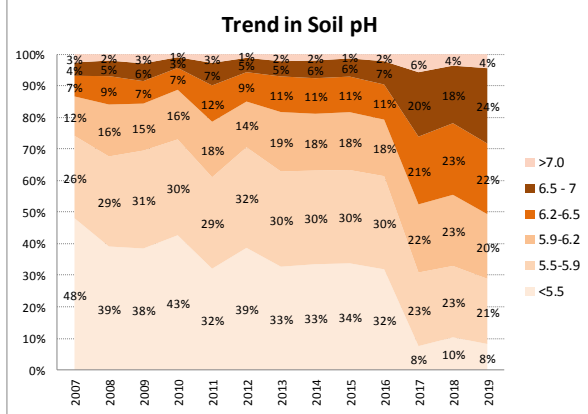

County	Kerry
Year	2019
Enterprise	All Farms
Number of Samples	2,899

County	Kerry
Year	2019
Enterprise	Dairy
Number of Samples	2,785

County	Kerry
Year	2019
Enterprise	Drystock
Number of Samples	111