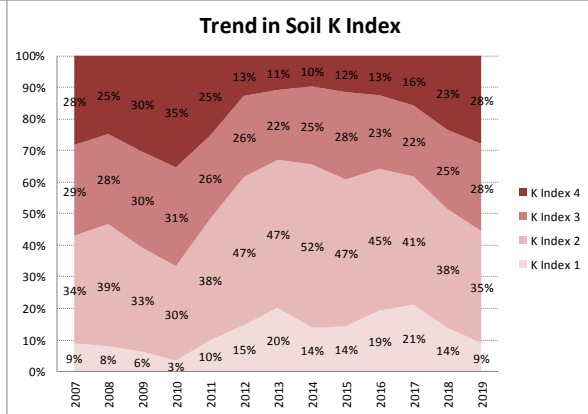

County	Kerry
Year	2019
Enterprise	All Farms
Number of Samples	2,899

County	Kerry
Year	2019
Enterprise	Dairy
Number of Samples	2,785

County	Kerry
Year	2019
Enterprise	Drystock
Number of Samples	111