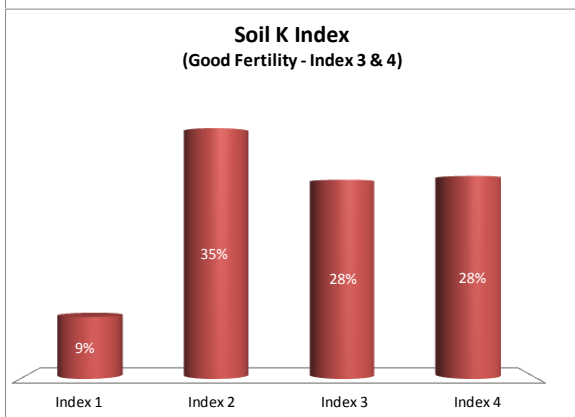

County	Kerry
Year	2019
Enterprise	All Farms
Number of Samples	2,899

County	Kerry
Year	2019
Enterprise	Dairy
Number of Samples	2,785

County	Kerry
Year	2019
Enterprise	Drystock
Number of Samples	111