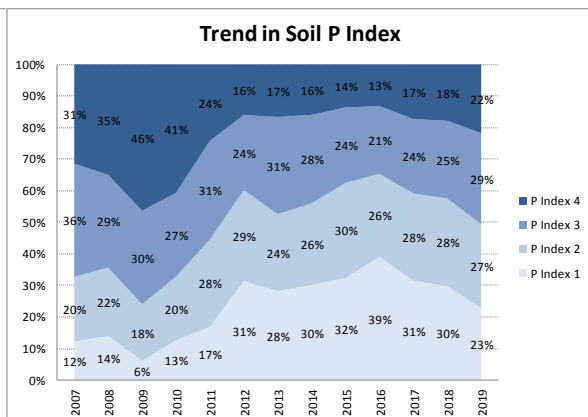

County	Kerry
Year	2019
Enterprise	All Farms
Number of Samples	2,899

County	Kerry
Year	2019
Enterprise	Dairy
Number of Samples	2,785

County	Kerry
Year	2019
Enterprise	Drystock
Number of Samples	111