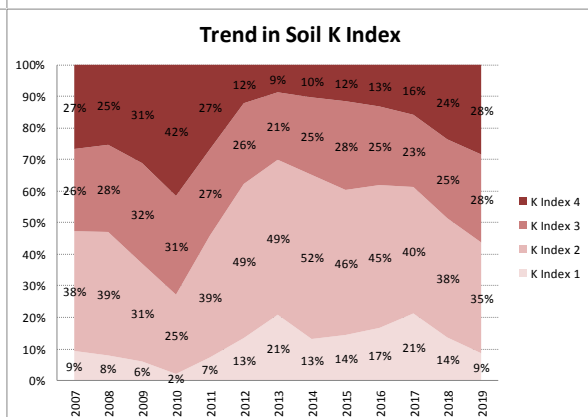

County	Kerry
Year	2019
Enterprise	All Farms
Number of Samples	2,899

County	Kerry
Year	2019
Enterprise	Dairy
Number of Samples	2,785

County	Kerry
Year	2019
Enterprise	Drystock
Number of Samples	111