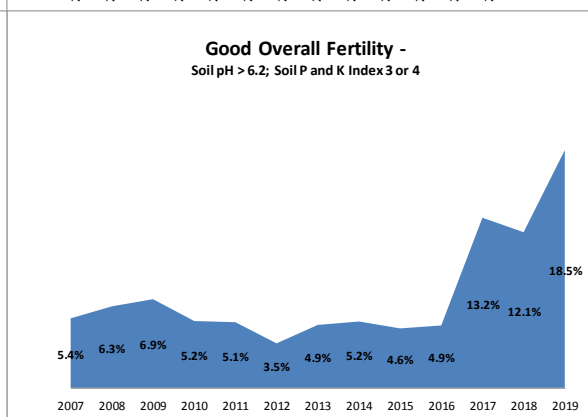

County	Kerry
Year	2019
Enterprise	All Farms
Number of Samples	2,899

County	Kerry
Year	2019
Enterprise	Dairy
Number of Samples	2,785

County	Kerry
Year	2019
Enterprise	Drystock
Number of Samples	111