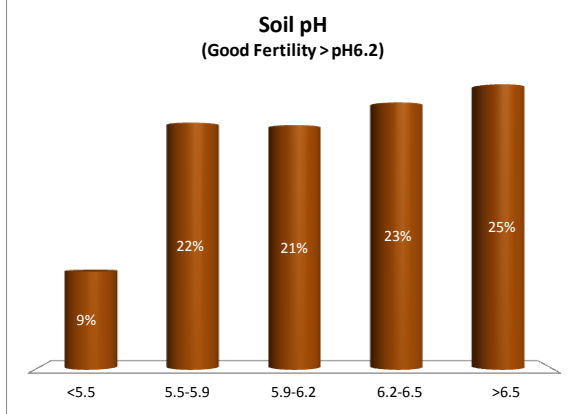

County	Kerry
Year	2019
Enterprise	All Farms
Number of Samples	2,899

County	Kerry
Year	2019
Enterprise	Dairy
Number of Samples	2,785

County	Kerry
Year	2019
Enterprise	Drystock
Number of Samples	111