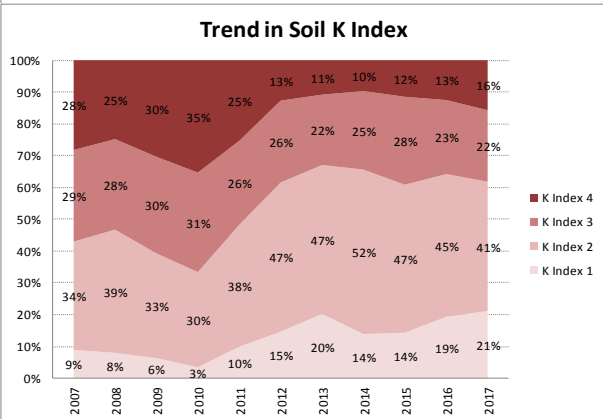

County	Kerry
Year	2017
Enterprise	All Farms
Number of Samples	2,741

Soil Analysis Status and Trends

County	Kerry
Year	2017
Enterprise	Dairy
Number of Samples	2,147