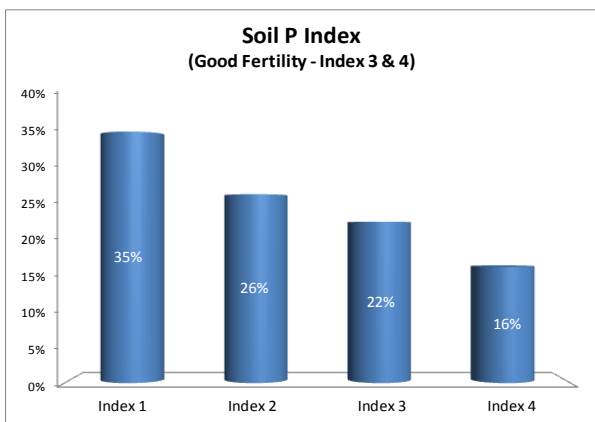

County	Kerry
Year	2017
Enterprise	All Farms
Number of Samples	2,741

Soil Analysis Status and Trends

County	Kerry
Year	2017
Enterprise	Dairy
Number of Samples	2,147