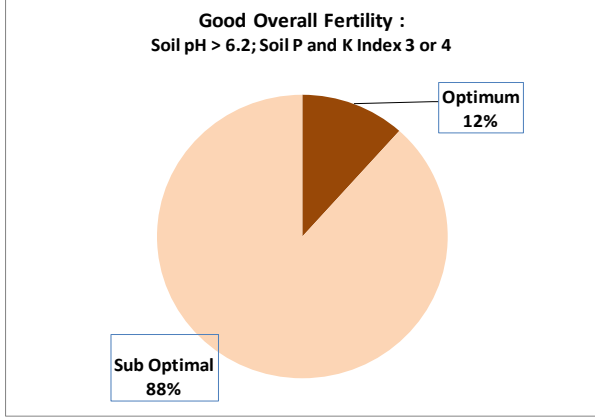

County	Kerry
Year	2017
Enterprise	All Farms
Number of Samples	2,741

Soil Analysis Status and Trends

County	Kerry
Year	2017
Enterprise	Dairy
Number of Samples	2,147