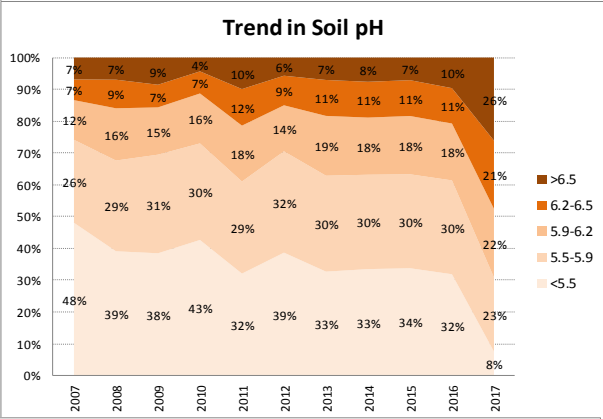

County	Kerry
Year	2017
Enterprise	All Farms
Number of Samples	2,741

Soil Analysis Status and Trends

County	Kerry
Year	2017
Enterprise	Dairy
Number of Samples	2,147