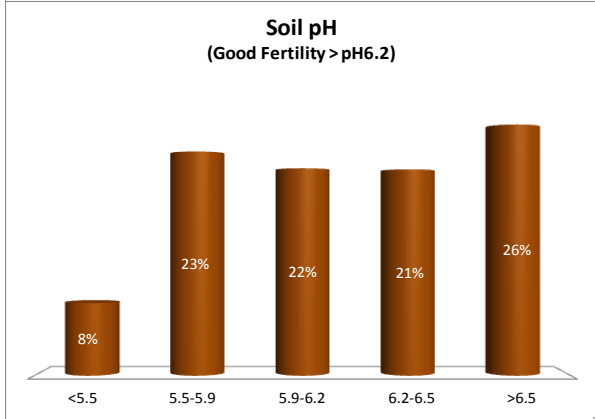

County	Kerry
Year	2017
Enterprise	All Farms
Number of Samples	2,741

Soil Analysis Status and Trends

County	Kerry
Year	2017
Enterprise	Dairy
Number of Samples	2,147