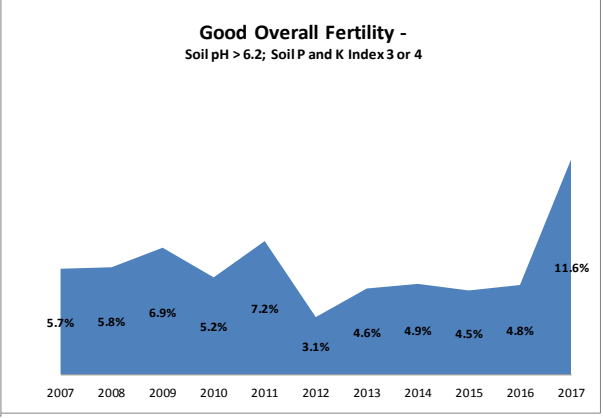

County	Kerry
Year	2017
Enterprise	All Farms
Number of Samples	2,741

Soil Analysis Status and Trends

County	Kerry
Year	2017
Enterprise	Dairy
Number of Samples	2,147