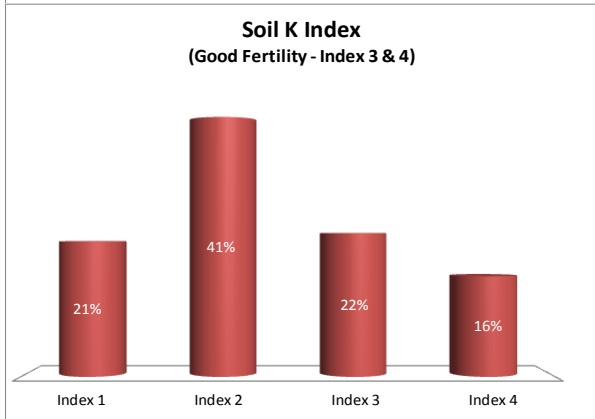

County	Kerry
Year	2017
Enterprise	All Farms
Number of Samples	2,741

Soil Analysis Status and Trends

County	Kerry
Year	2017
Enterprise	Dairy
Number of Samples	2,147