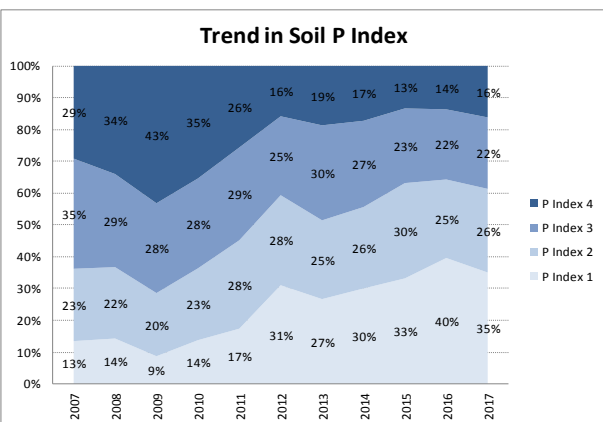

County	Kerry
Year	2017
Enterprise	All Farms
Number of Samples	2,741

Soil Analysis Status and Trends

County	Kerry
Year	2017
Enterprise	Dairy
Number of Samples	2,147