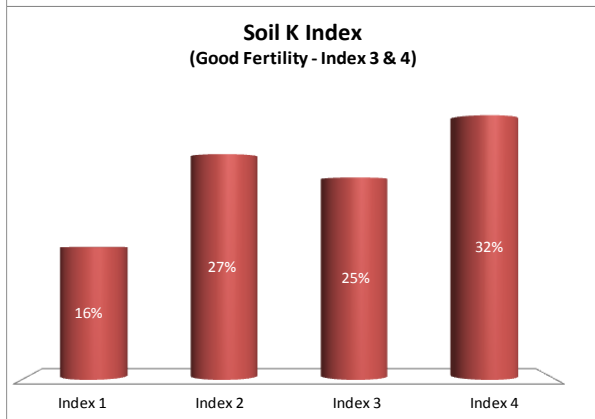

County	Kildare
Year	2017
Enterprise	All Farms
Number of Samples	793

County	Kildare
Year	2017
Enterprise	Dairy
Number of Samples	106

County	Kildare
Year	2017
Enterprise	Drystock
Number of Samples	424

County	Kildare
Year	2017
Enterprise	Tillage
Number of Samples	224