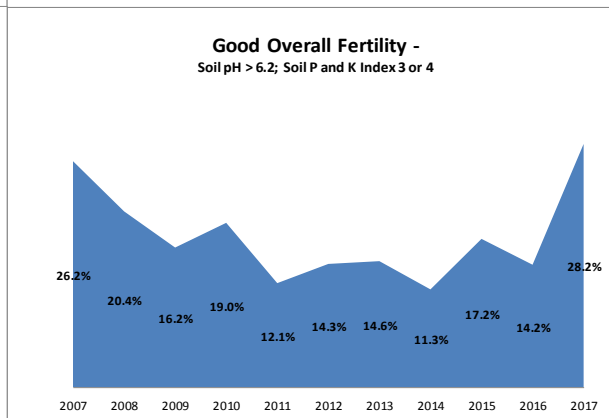

County	Kildare
Year	2017
Enterprise	All Farms
Number of Samples	793

County	Kildare
Year	2017
Enterprise	Dairy
Number of Samples	106

County	Kildare
Year	2017
Enterprise	Drystock
Number of Samples	424

County	Kildare
Year	2017
Enterprise	Tillage
Number of Samples	224