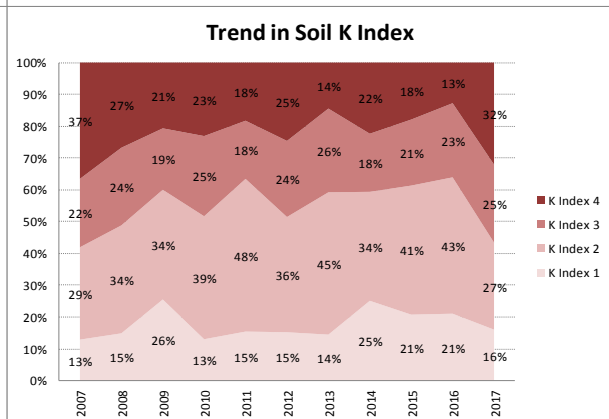

County	Kildare
Year	2017
Enterprise	All Farms
Number of Samples	793

County	Kildare
Year	2017
Enterprise	Dairy
Number of Samples	106

County	Kildare
Year	2017
Enterprise	Drystock
Number of Samples	424

County	Kildare
Year	2017
Enterprise	Tillage
Number of Samples	224