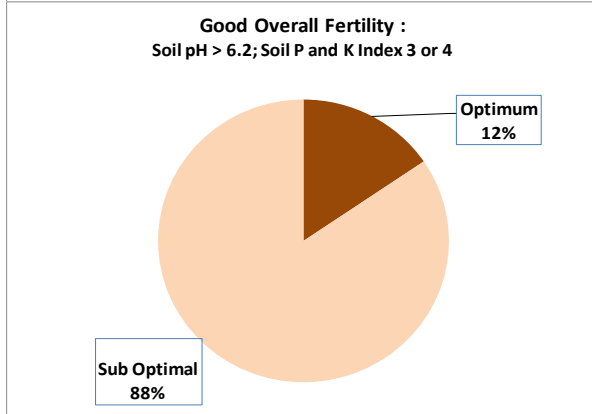

County	Kildare
Year	2017
Enterprise	All Farms
Number of Samples	793

County	Kildare
Year	2017
Enterprise	Dairy
Number of Samples	106

County	Kildare
Year	2017
Enterprise	Drystock
Number of Samples	424

County	Kildare
Year	2017
Enterprise	Tillage
Number of Samples	224