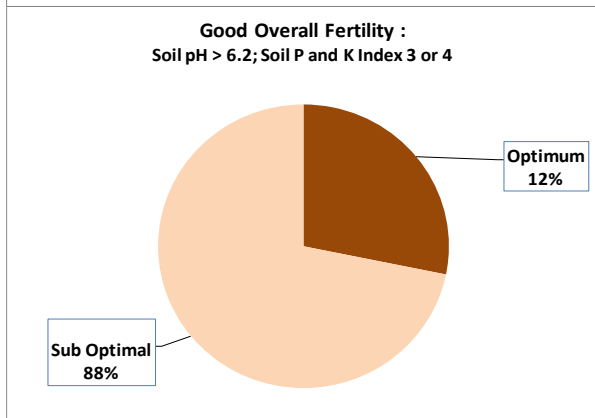

County	Kildare
Year	2017
Enterprise	All Farms
Number of Samples	793

County	Kildare
Year	2017
Enterprise	Dairy
Number of Samples	106

County	Kildare
Year	2017
Enterprise	Drystock
Number of Samples	424

County	Kildare
Year	2017
Enterprise	Tillage
Number of Samples	224