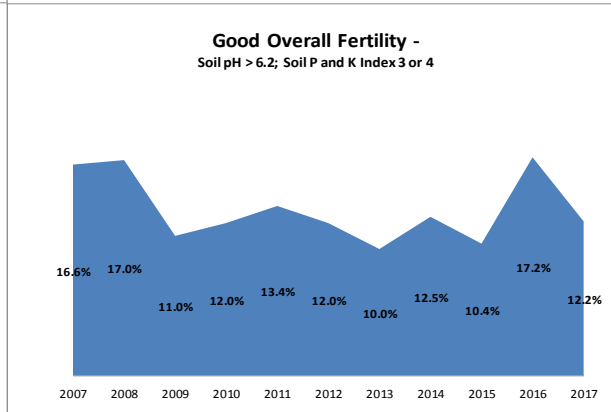

County	Kildare
Year	2017
Enterprise	All Farms
Number of Samples	793

County	Kildare
Year	2017
Enterprise	Dairy
Number of Samples	106

County	Kildare
Year	2017
Enterprise	Drystock
Number of Samples	424

County	Kildare
Year	2017
Enterprise	Tillage
Number of Samples	224