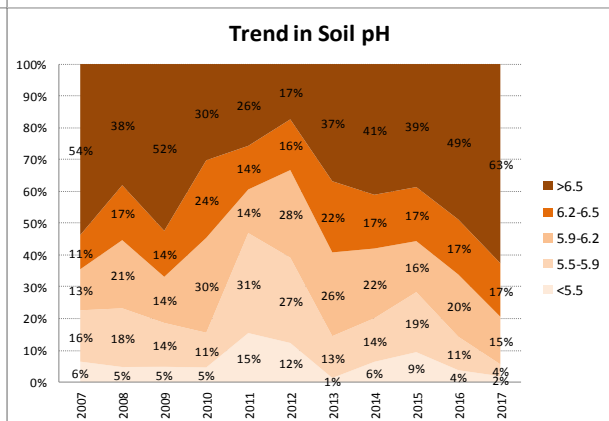

County	Kildare
Year	2017
Enterprise	All Farms
Number of Samples	793

County	Kildare
Year	2017
Enterprise	Dairy
Number of Samples	106

County	Kildare
Year	2017
Enterprise	Drystock
Number of Samples	424

County	Kildare
Year	2017
Enterprise	Tillage
Number of Samples	224