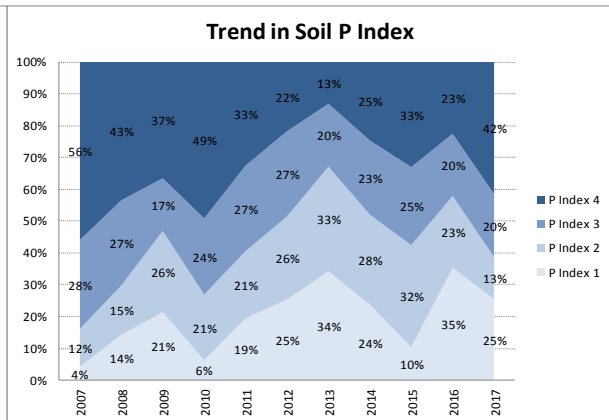

County	Kildare
Year	2017
Enterprise	All Farms
Number of Samples	793

County	Kildare
Year	2017
Enterprise	Dairy
Number of Samples	106

County	Kildare
Year	2017
Enterprise	Drystock
Number of Samples	424

County	Kildare
Year	2017
Enterprise	Tillage
Number of Samples	224