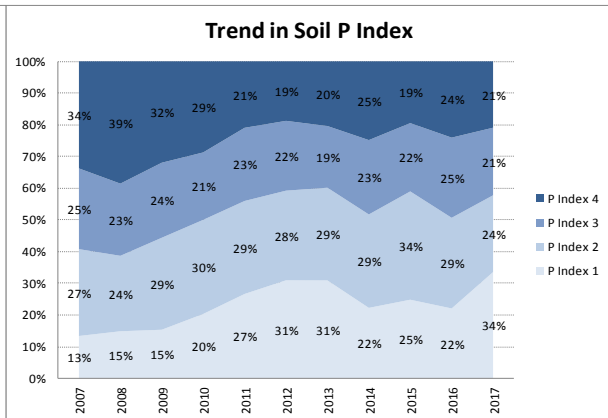

County	Kildare
Year	2017
Enterprise	All Farms
Number of Samples	793

County	Kildare
Year	2017
Enterprise	Dairy
Number of Samples	106

County	Kildare
Year	2017
Enterprise	Drystock
Number of Samples	424

County	Kildare
Year	2017
Enterprise	Tillage
Number of Samples	224