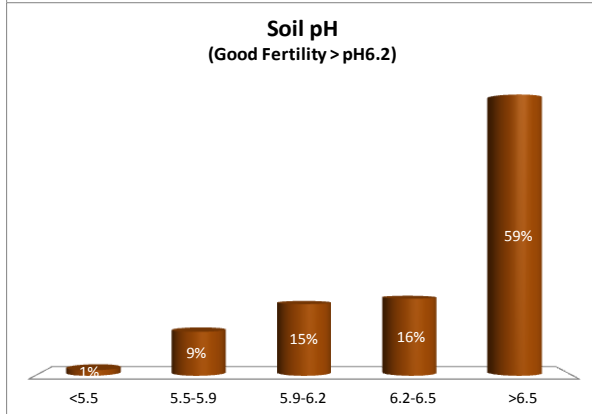

County	Kildare
Year	2017
Enterprise	All Farms
Number of Samples	793

County	Kildare
Year	2017
Enterprise	Dairy
Number of Samples	106

County	Kildare
Year	2017
Enterprise	Drystock
Number of Samples	424

County	Kildare
Year	2017
Enterprise	Tillage
Number of Samples	224