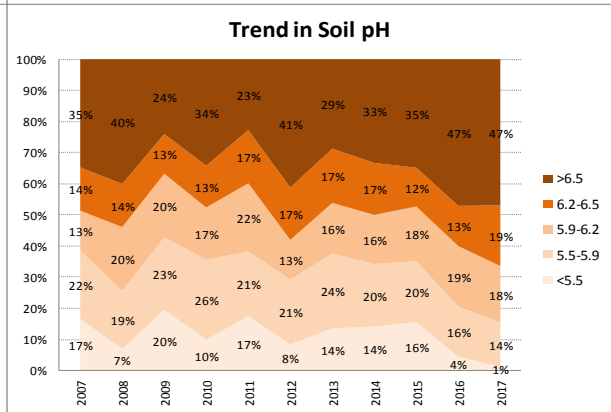

County	Kildare
Year	2017
Enterprise	All Farms
Number of Samples	793

County	Kildare
Year	2017
Enterprise	Dairy
Number of Samples	106

County	Kildare
Year	2017
Enterprise	Drystock
Number of Samples	424

County	Kildare
Year	2017
Enterprise	Tillage
Number of Samples	224