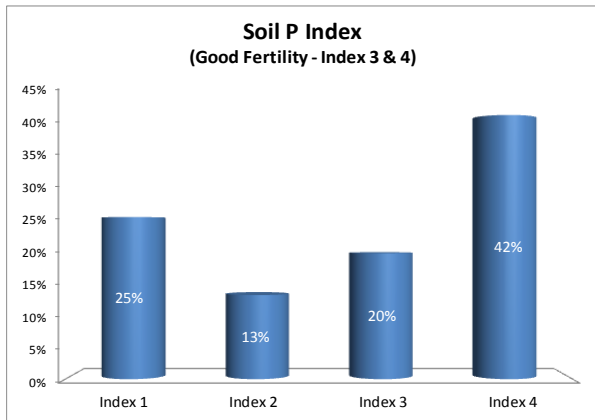

County	Kildare
Year	2017
Enterprise	All Farms
Number of Samples	793

County	Kildare
Year	2017
Enterprise	Dairy
Number of Samples	106

County	Kildare
Year	2017
Enterprise	Drystock
Number of Samples	424

County	Kildare
Year	2017
Enterprise	Tillage
Number of Samples	224