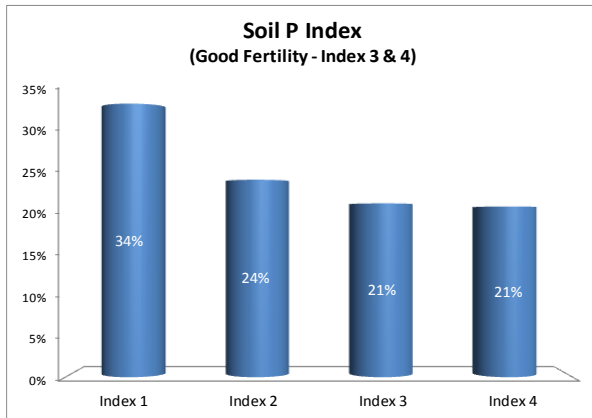

County	Kildare
Year	2017
Enterprise	All Farms
Number of Samples	793

County	Kildare
Year	2017
Enterprise	Dairy
Number of Samples	106

County	Kildare
Year	2017
Enterprise	Drystock
Number of Samples	424

County	Kildare
Year	2017
Enterprise	Tillage
Number of Samples	224