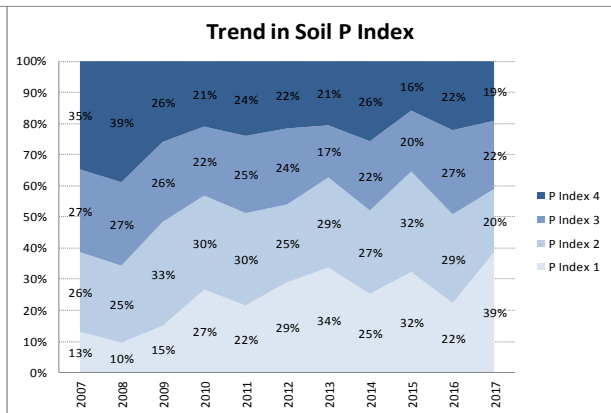

County	Kildare
Year	2017
Enterprise	All Farms
Number of Samples	793

County	Kildare
Year	2017
Enterprise	Dairy
Number of Samples	106

County	Kildare
Year	2017
Enterprise	Drystock
Number of Samples	424

County	Kildare
Year	2017
Enterprise	Tillage
Number of Samples	224