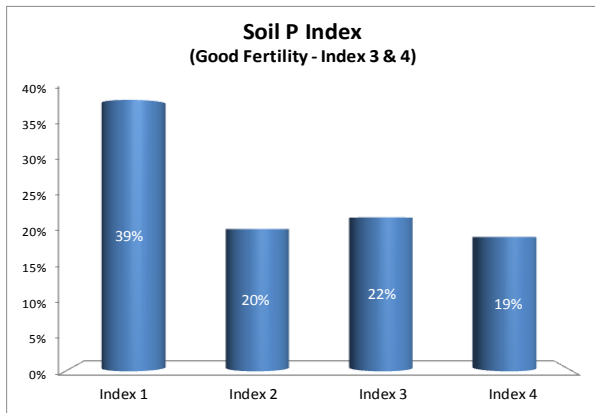

County	Kildare
Year	2017
Enterprise	All Farms
Number of Samples	793

County	Kildare
Year	2017
Enterprise	Dairy
Number of Samples	106

County	Kildare
Year	2017
Enterprise	Drystock
Number of Samples	424

County	Kildare
Year	2017
Enterprise	Tillage
Number of Samples	224