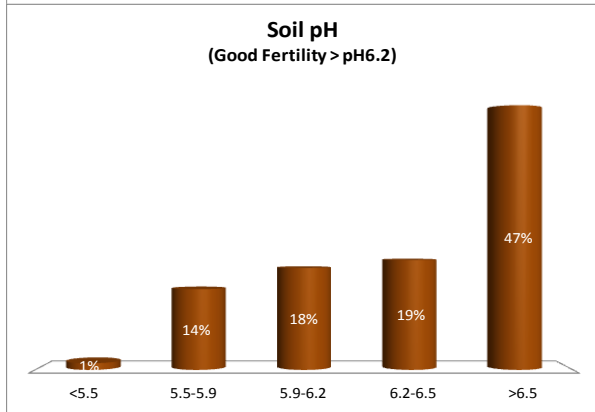

County	Kildare
Year	2017
Enterprise	All Farms
Number of Samples	793

County	Kildare
Year	2017
Enterprise	Dairy
Number of Samples	106

County	Kildare
Year	2017
Enterprise	Drystock
Number of Samples	424

County	Kildare
Year	2017
Enterprise	Tillage
Number of Samples	224