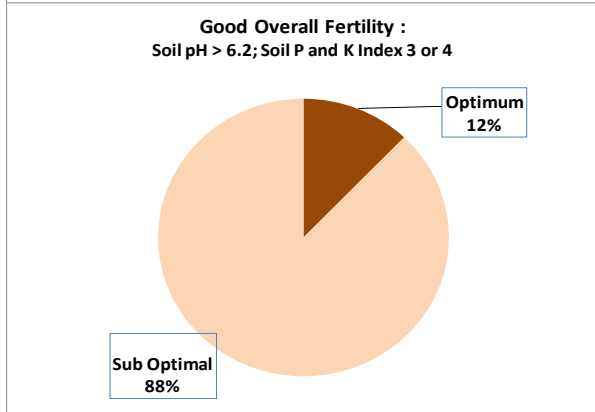

County	Kildare
Year	2017
Enterprise	All Farms
Number of Samples	793

County	Kildare
Year	2017
Enterprise	Dairy
Number of Samples	106

County	Kildare
Year	2017
Enterprise	Drystock
Number of Samples	424

County	Kildare
Year	2017
Enterprise	Tillage
Number of Samples	224