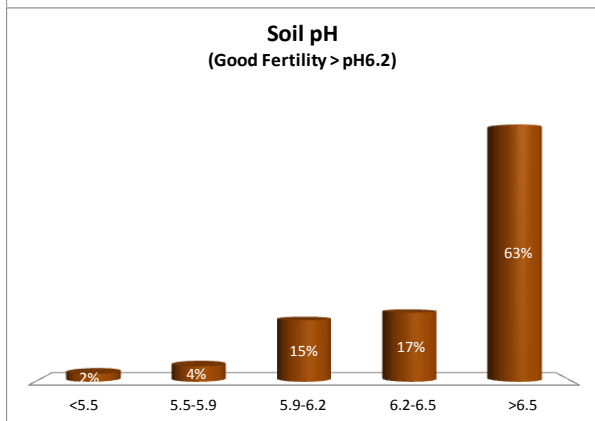

County	Kildare
Year	2017
Enterprise	All Farms
Number of Samples	793

County	Kildare
Year	2017
Enterprise	Dairy
Number of Samples	106

County	Kildare
Year	2017
Enterprise	Drystock
Number of Samples	424

County	Kildare
Year	2017
Enterprise	Tillage
Number of Samples	224