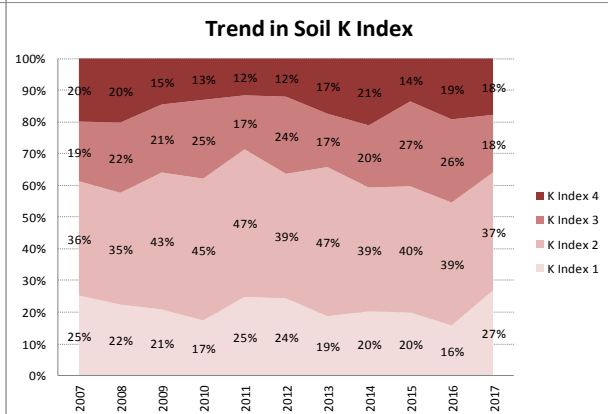

County	Kildare
Year	2017
Enterprise	All Farms
Number of Samples	793

County	Kildare
Year	2017
Enterprise	Dairy
Number of Samples	106

County	Kildare
Year	2017
Enterprise	Drystock
Number of Samples	424

County	Kildare
Year	2017
Enterprise	Tillage
Number of Samples	224