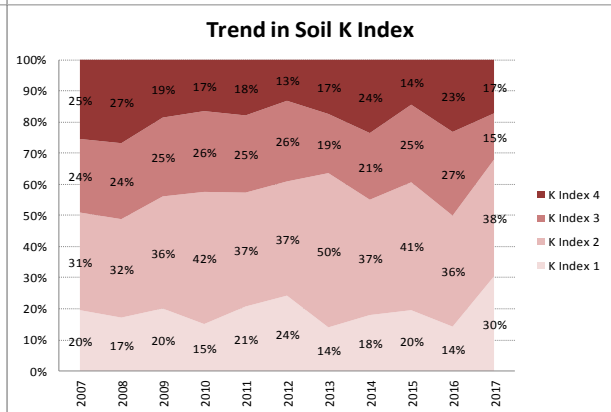

County	Kildare
Year	2017
Enterprise	All Farms
Number of Samples	793

County	Kildare
Year	2017
Enterprise	Dairy
Number of Samples	106

County	Kildare
Year	2017
Enterprise	Drystock
Number of Samples	424

County	Kildare
Year	2017
Enterprise	Tillage
Number of Samples	224