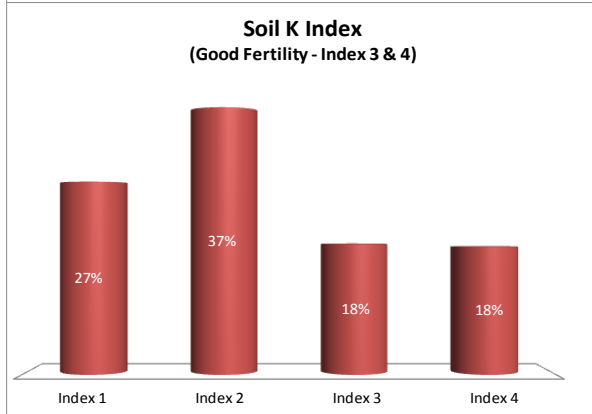

County	Kildare
Year	2017
Enterprise	All Farms
Number of Samples	793

County	Kildare
Year	2017
Enterprise	Dairy
Number of Samples	106

County	Kildare
Year	2017
Enterprise	Drystock
Number of Samples	424

County	Kildare
Year	2017
Enterprise	Tillage
Number of Samples	224