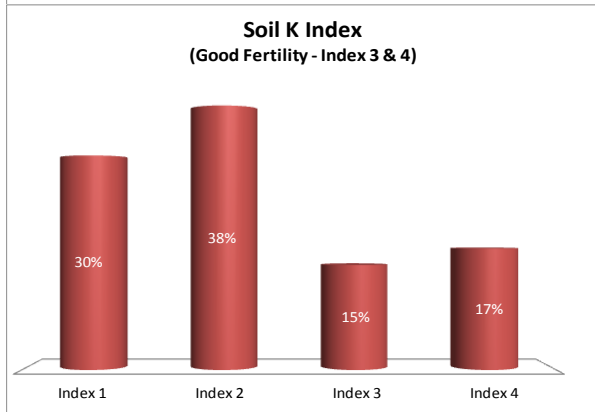

County	Kildare
Year	2017
Enterprise	All Farms
Number of Samples	793

County	Kildare
Year	2017
Enterprise	Dairy
Number of Samples	106

County	Kildare
Year	2017
Enterprise	Drystock
Number of Samples	424

County	Kildare
Year	2017
Enterprise	Tillage
Number of Samples	224