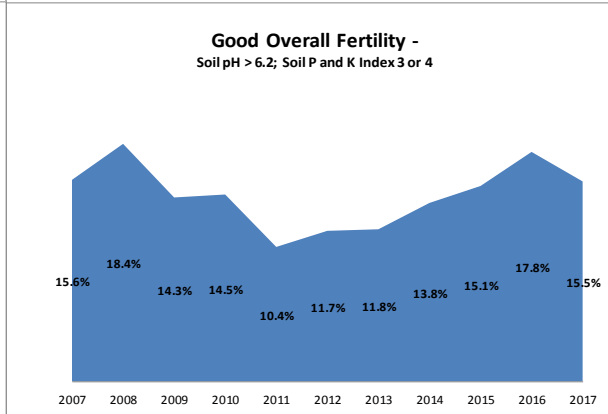

County	Kildare
Year	2017
Enterprise	All Farms
Number of Samples	793

County	Kildare
Year	2017
Enterprise	Dairy
Number of Samples	106

County	Kildare
Year	2017
Enterprise	Drystock
Number of Samples	424

County	Kildare
Year	2017
Enterprise	Tillage
Number of Samples	224