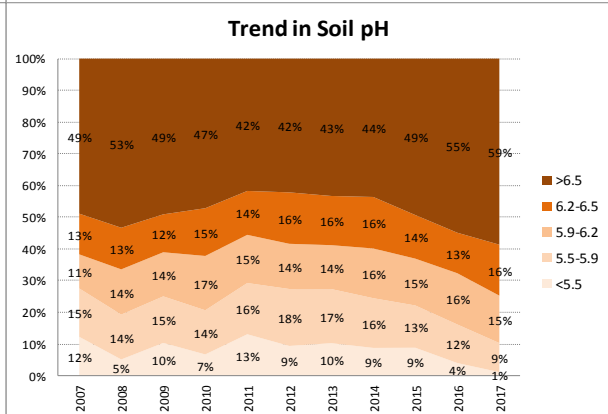

County	Kildare
Year	2017
Enterprise	All Farms
Number of Samples	793

County	Kildare
Year	2017
Enterprise	Dairy
Number of Samples	106

County	Kildare
Year	2017
Enterprise	Drystock
Number of Samples	424

County	Kildare
Year	2017
Enterprise	Tillage
Number of Samples	224