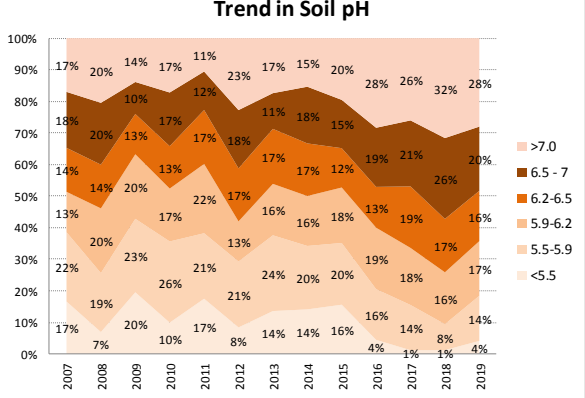

County	Kildare
Year	2019
Enterprise	All Farms
Number of Samples	950

County	Kildare
Year	2019
Enterprise	Dairy
Number of Samples	138

County	Kildare
Year	2019
Enterprise	Drystock
Number of Samples	364

County	Kildare
Year	2019
Enterprise	Tillage
Number of Samples	428