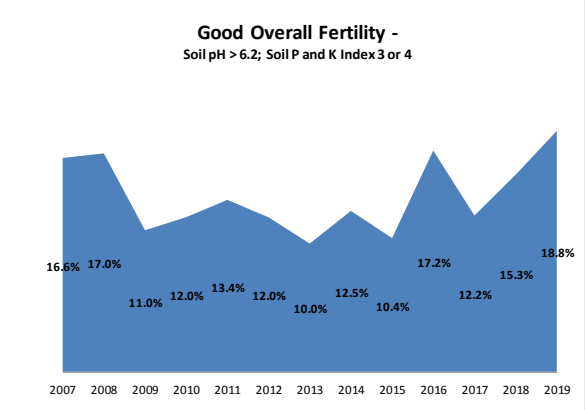

County	Kildare
Year	2019
Enterprise	All Farms
Number of Samples	950

County	Kildare
Year	2019
Enterprise	Dairy
Number of Samples	138

County	Kildare
Year	2019
Enterprise	Drystock
Number of Samples	364

County	Kildare
Year	2019
Enterprise	Tillage
Number of Samples	428