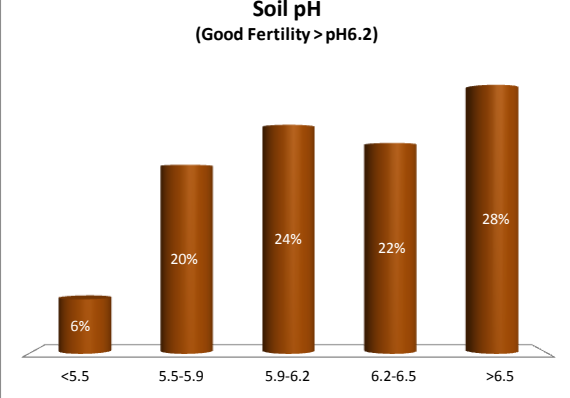

County	Kildare
Year	2019
Enterprise	All Farms
Number of Samples	950

County	Kildare
Year	2019
Enterprise	Dairy
Number of Samples	138

County	Kildare
Year	2019
Enterprise	Drystock
Number of Samples	364

County	Kildare
Year	2019
Enterprise	Tillage
Number of Samples	428