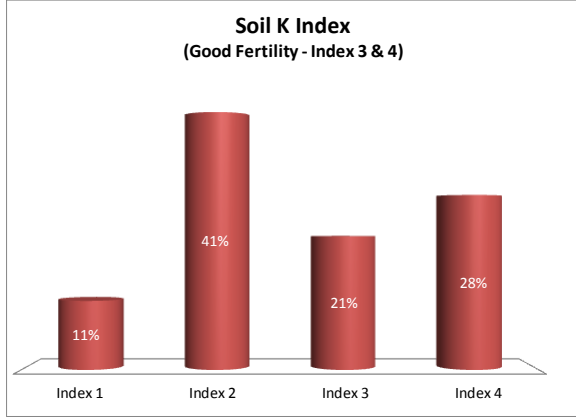

County	Kildare
Year	2019
Enterprise	All Farms
Number of Samples	950

County	Kildare
Year	2019
Enterprise	Dairy
Number of Samples	138

County	Kildare
Year	2019
Enterprise	Drystock
Number of Samples	364

County	Kildare
Year	2019
Enterprise	Tillage
Number of Samples	428