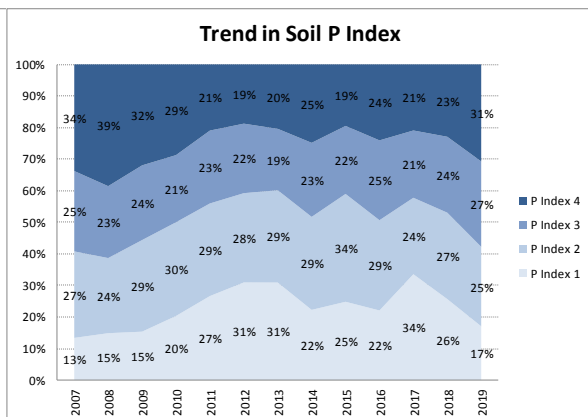

County	Kildare
Year	2019
Enterprise	All Farms
Number of Samples	950

County	Kildare
Year	2019
Enterprise	Dairy
Number of Samples	138

County	Kildare
Year	2019
Enterprise	Drystock
Number of Samples	364

County	Kildare
Year	2019
Enterprise	Tillage
Number of Samples	428