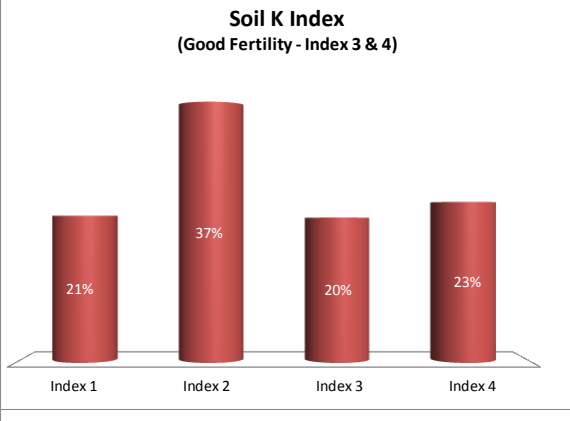

County	Kildare
Year	2019
Enterprise	All Farms
Number of Samples	950

County	Kildare
Year	2019
Enterprise	Dairy
Number of Samples	138

County	Kildare
Year	2019
Enterprise	Drystock
Number of Samples	364

County	Kildare
Year	2019
Enterprise	Tillage
Number of Samples	428