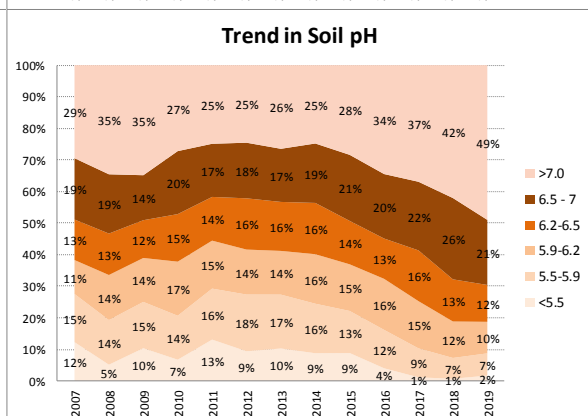

County	Kildare
Year	2019
Enterprise	All Farms
Number of Samples	950

County	Kildare
Year	2019
Enterprise	Dairy
Number of Samples	138

County	Kildare
Year	2019
Enterprise	Drystock
Number of Samples	364

County	Kildare
Year	2019
Enterprise	Tillage
Number of Samples	428