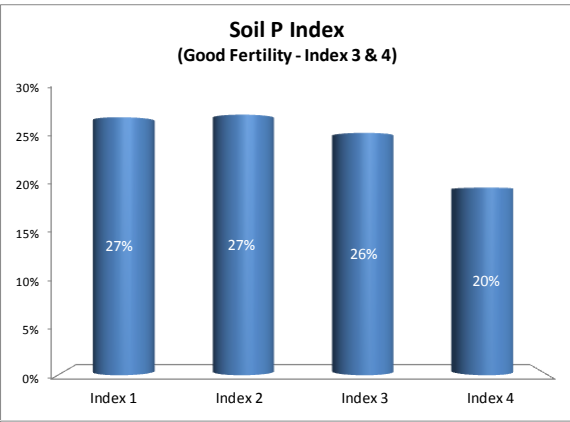

County	Kildare
Year	2019
Enterprise	All Farms
Number of Samples	950

County	Kildare
Year	2019
Enterprise	Dairy
Number of Samples	138

County	Kildare
Year	2019
Enterprise	Drystock
Number of Samples	364

County	Kildare
Year	2019
Enterprise	Tillage
Number of Samples	428