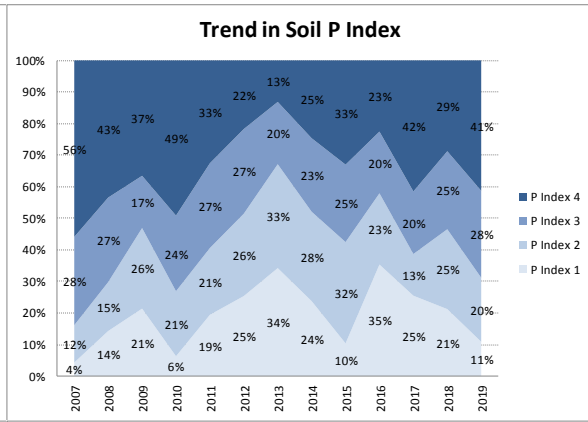

County	Kildare
Year	2019
Enterprise	All Farms
Number of Samples	950

County	Kildare
Year	2019
Enterprise	Dairy
Number of Samples	138

County	Kildare
Year	2019
Enterprise	Drystock
Number of Samples	364

County	Kildare
Year	2019
Enterprise	Tillage
Number of Samples	428