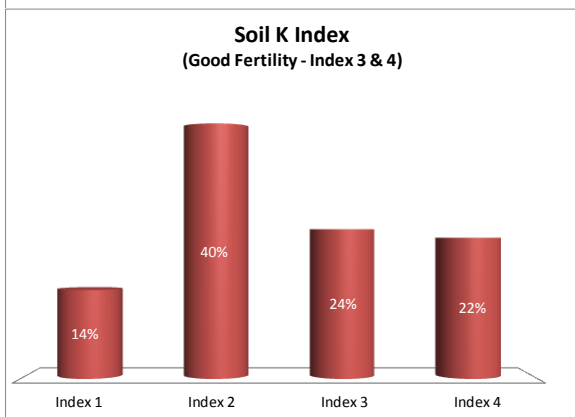

County	Kildare
Year	2019
Enterprise	All Farms
Number of Samples	950

County	Kildare
Year	2019
Enterprise	Dairy
Number of Samples	138

County	Kildare
Year	2019
Enterprise	Drystock
Number of Samples	364

County	Kildare
Year	2019
Enterprise	Tillage
Number of Samples	428