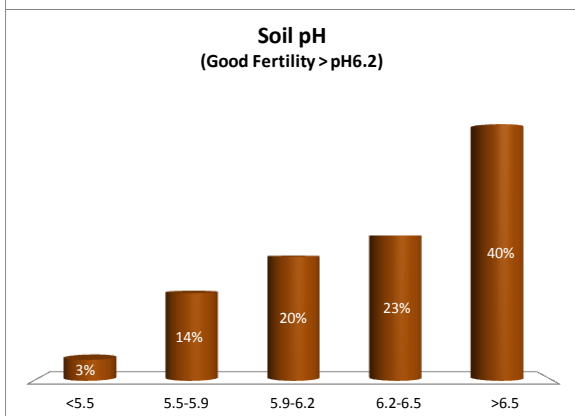

County	Kildare
Year	2019
Enterprise	All Farms
Number of Samples	950

County	Kildare
Year	2019
Enterprise	Dairy
Number of Samples	138

County	Kildare
Year	2019
Enterprise	Drystock
Number of Samples	364

County	Kildare
Year	2019
Enterprise	Tillage
Number of Samples	428