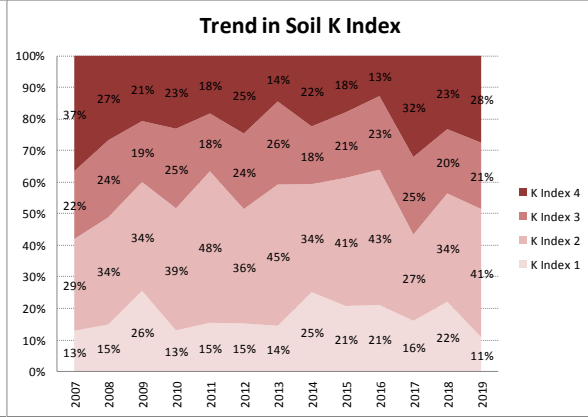

County	Kildare
Year	2019
Enterprise	All Farms
Number of Samples	950

County	Kildare
Year	2019
Enterprise	Dairy
Number of Samples	138

County	Kildare
Year	2019
Enterprise	Drystock
Number of Samples	364

County	Kildare
Year	2019
Enterprise	Tillage
Number of Samples	428