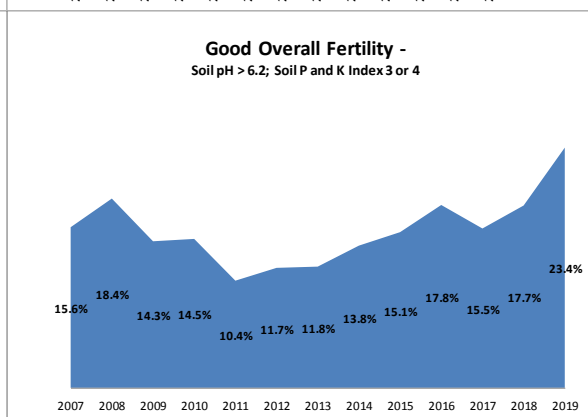

County	Kildare
Year	2019
Enterprise	All Farms
Number of Samples	950

County	Kildare
Year	2019
Enterprise	Dairy
Number of Samples	138

County	Kildare
Year	2019
Enterprise	Drystock
Number of Samples	364

County	Kildare
Year	2019
Enterprise	Tillage
Number of Samples	428