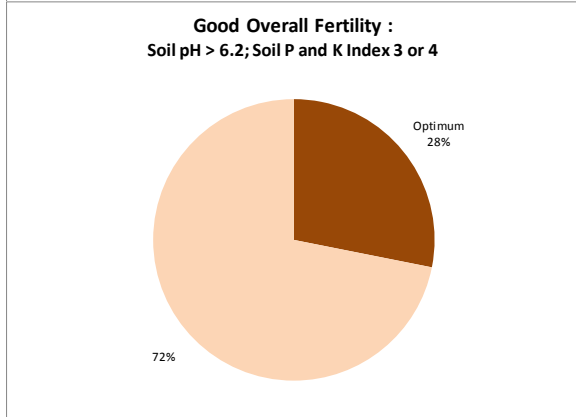

County	Kildare
Year	2019
Enterprise	All Farms
Number of Samples	950

County	Kildare
Year	2019
Enterprise	Dairy
Number of Samples	138

County	Kildare
Year	2019
Enterprise	Drystock
Number of Samples	364

County	Kildare
Year	2019
Enterprise	Tillage
Number of Samples	428