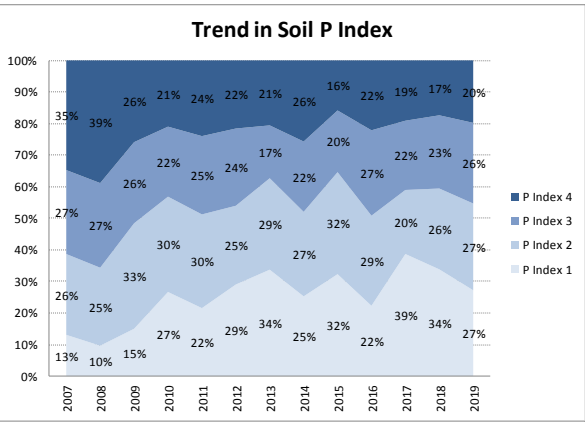

County	Kildare
Year	2019
Enterprise	All Farms
Number of Samples	950

County	Kildare
Year	2019
Enterprise	Dairy
Number of Samples	138

County	Kildare
Year	2019
Enterprise	Drystock
Number of Samples	364

County	Kildare
Year	2019
Enterprise	Tillage
Number of Samples	428