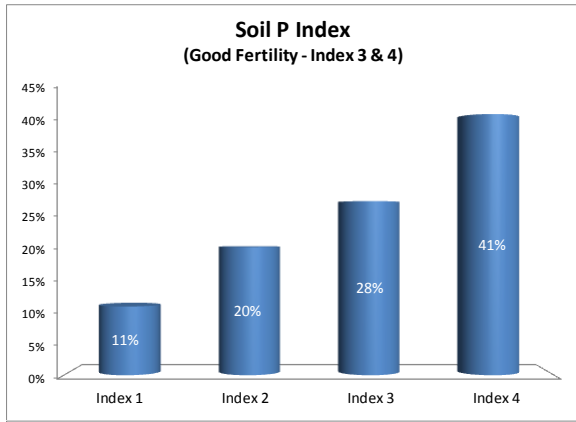

County	Kildare
Year	2019
Enterprise	All Farms
Number of Samples	950

County	Kildare
Year	2019
Enterprise	Dairy
Number of Samples	138

County	Kildare
Year	2019
Enterprise	Drystock
Number of Samples	364

County	Kildare
Year	2019
Enterprise	Tillage
Number of Samples	428