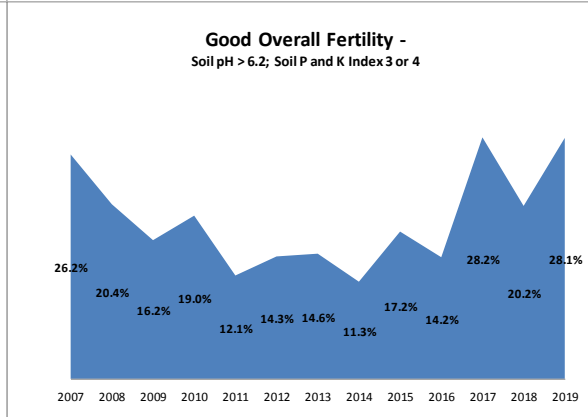

County	Kildare
Year	2019
Enterprise	All Farms
Number of Samples	950

County	Kildare
Year	2019
Enterprise	Dairy
Number of Samples	138

County	Kildare
Year	2019
Enterprise	Drystock
Number of Samples	364

County	Kildare
Year	2019
Enterprise	Tillage
Number of Samples	428