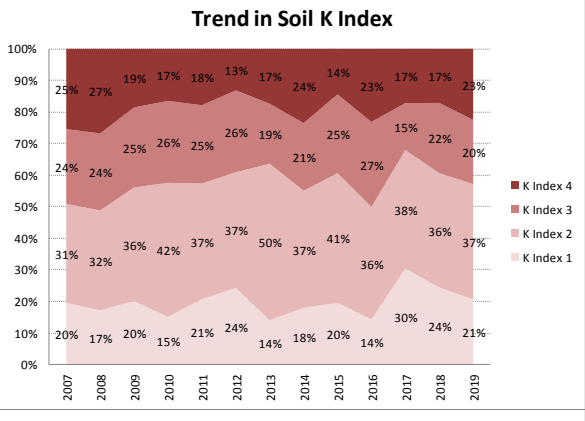

County	Kildare
Year	2019
Enterprise	All Farms
Number of Samples	950

County	Kildare
Year	2019
Enterprise	Dairy
Number of Samples	138

County	Kildare
Year	2019
Enterprise	Drystock
Number of Samples	364

County	Kildare
Year	2019
Enterprise	Tillage
Number of Samples	428