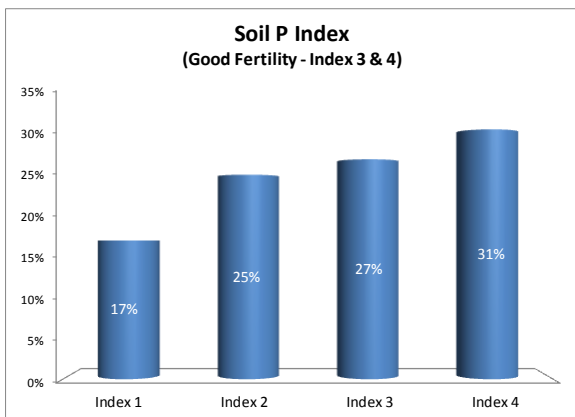

County	Kildare
Year	2019
Enterprise	All Farms
Number of Samples	950

County	Kildare
Year	2019
Enterprise	Dairy
Number of Samples	138

County	Kildare
Year	2019
Enterprise	Drystock
Number of Samples	364

County	Kildare
Year	2019
Enterprise	Tillage
Number of Samples	428