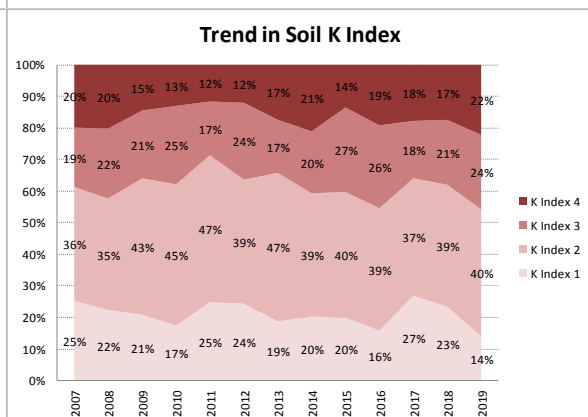

County	Kildare
Year	2019
Enterprise	All Farms
Number of Samples	950

County	Kildare
Year	2019
Enterprise	Dairy
Number of Samples	138

County	Kildare
Year	2019
Enterprise	Drystock
Number of Samples	364

County	Kildare
Year	2019
Enterprise	Tillage
Number of Samples	428