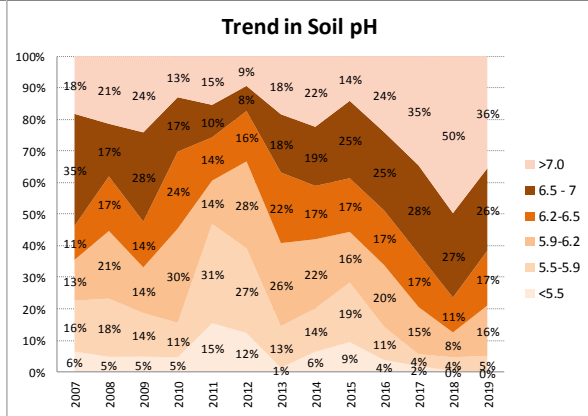

County	Kildare
Year	2019
Enterprise	All Farms
Number of Samples	950

County	Kildare
Year	2019
Enterprise	Dairy
Number of Samples	138

County	Kildare
Year	2019
Enterprise	Drystock
Number of Samples	364

County	Kildare
Year	2019
Enterprise	Tillage
Number of Samples	428