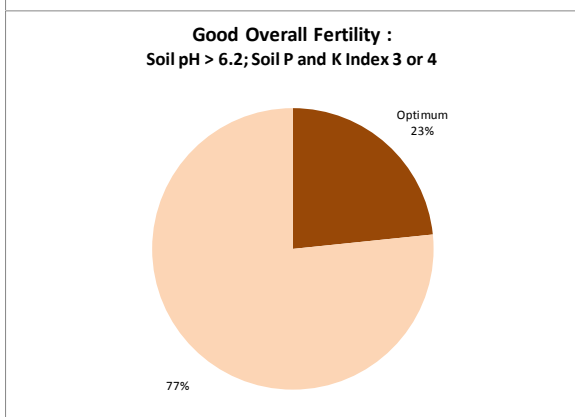

County	Kildare
Year	2019
Enterprise	All Farms
Number of Samples	950

County	Kildare
Year	2019
Enterprise	Dairy
Number of Samples	138

County	Kildare
Year	2019
Enterprise	Drystock
Number of Samples	364

County	Kildare
Year	2019
Enterprise	Tillage
Number of Samples	428