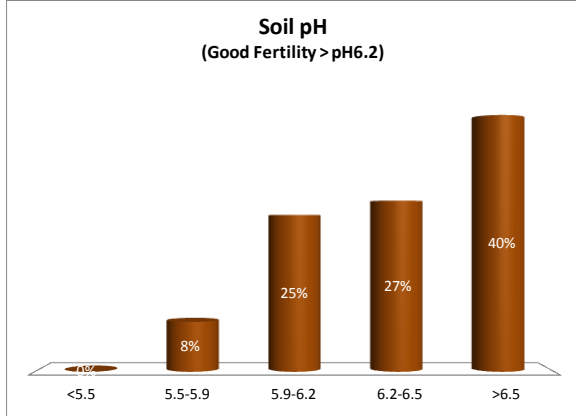

County	Kildare
Year	2019
Enterprise	All Farms
Number of Samples	950

County	Kildare
Year	2019
Enterprise	Dairy
Number of Samples	138

County	Kildare
Year	2019
Enterprise	Drystock
Number of Samples	364

County	Kildare
Year	2019
Enterprise	Tillage
Number of Samples	428