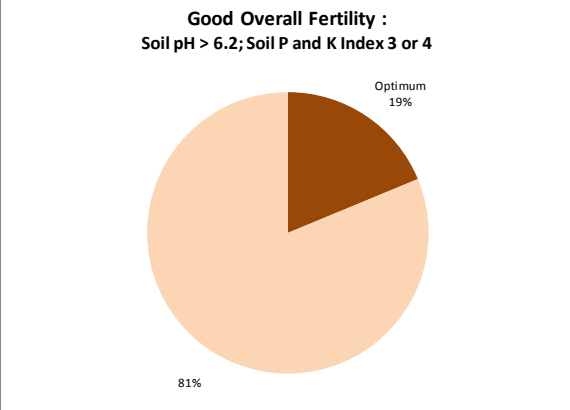

County	Kildare
Year	2019
Enterprise	All Farms
Number of Samples	950

County	Kildare
Year	2019
Enterprise	Dairy
Number of Samples	138

County	Kildare
Year	2019
Enterprise	Drystock
Number of Samples	364

County	Kildare
Year	2019
Enterprise	Tillage
Number of Samples	428