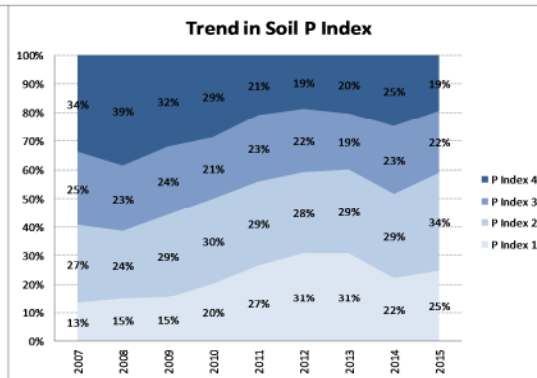

County	Kildare
Year	2015
Enterprise	All Farms
Number of Samples	975

County	Kildare
Year	2015
Enterprise	Drystock
Number of Samples	353