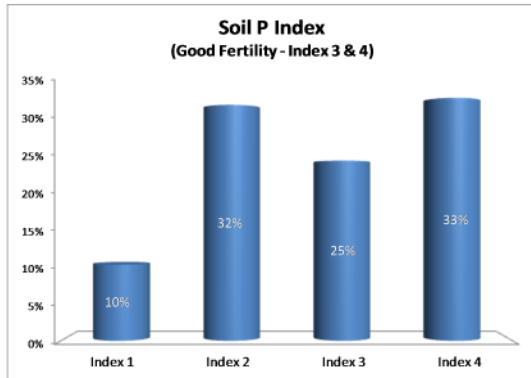

County	Kildare
Year	2015
Enterprise	All Farms
Number of Samples	975

County	Kildare
Year	2015
Enterprise	Drystock
Number of Samples	353