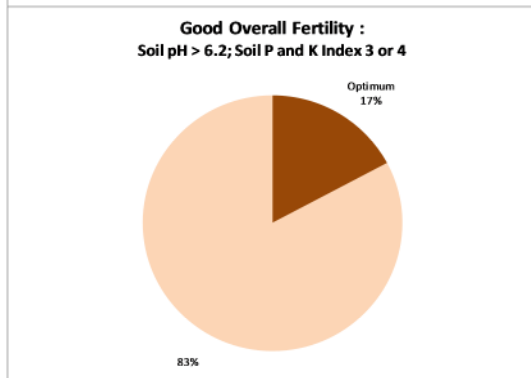

County	Kildare
Year	2015
Enterprise	All Farms
Number of Samples	975

County	Kildare
Year	2015
Enterprise	Drystock
Number of Samples	353