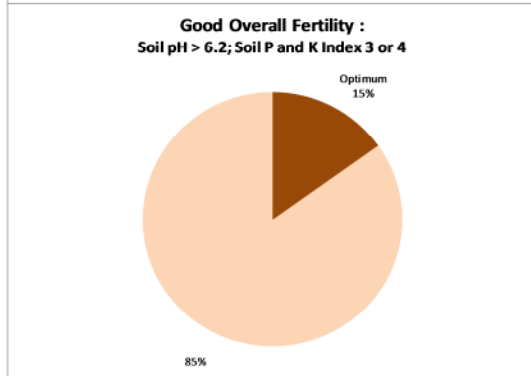

County	Kildare
Year	2015
Enterprise	All Farms
Number of Samples	975

County	Kildare
Year	2015
Enterprise	Drystock
Number of Samples	353