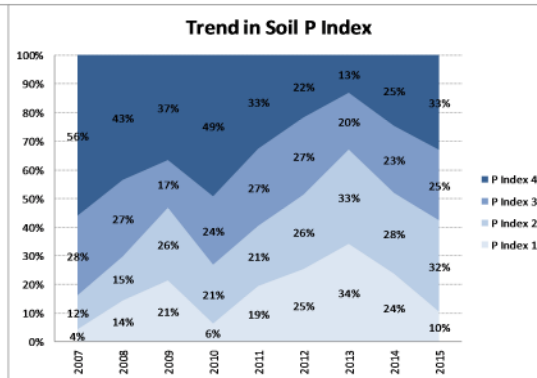

County	Kildare
Year	2015
Enterprise	All Farms
Number of Samples	975

County	Kildare
Year	2015
Enterprise	Drystock
Number of Samples	353