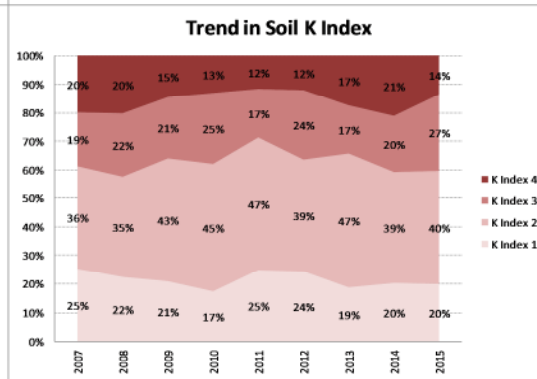

County	Kildare
Year	2015
Enterprise	All Farms
Number of Samples	975

County	Kildare
Year	2015
Enterprise	Drystock
Number of Samples	353