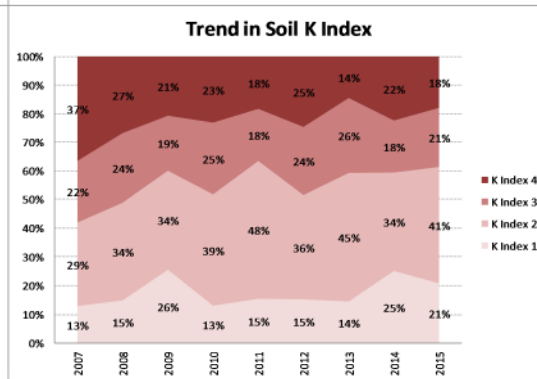

County	Kildare
Year	2015
Enterprise	All Farms
Number of Samples	975

County	Kildare
Year	2015
Enterprise	Drystock
Number of Samples	353