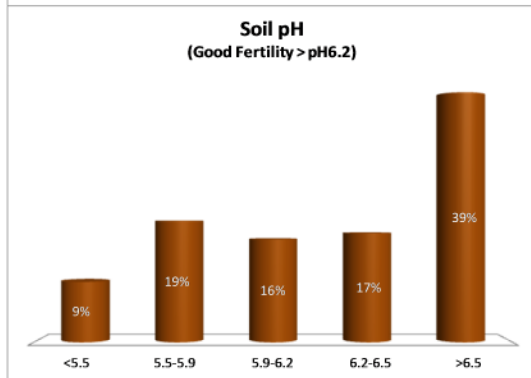

County	Kildare
Year	2015
Enterprise	All Farms
Number of Samples	975

County	Kildare
Year	2015
Enterprise	Drystock
Number of Samples	353