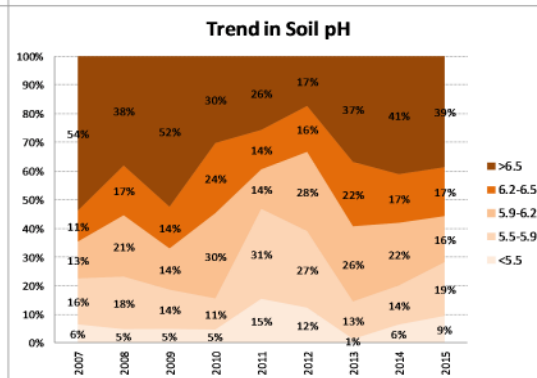

County	Kildare
Year	2015
Enterprise	All Farms
Number of Samples	975

County	Kildare
Year	2015
Enterprise	Drystock
Number of Samples	353