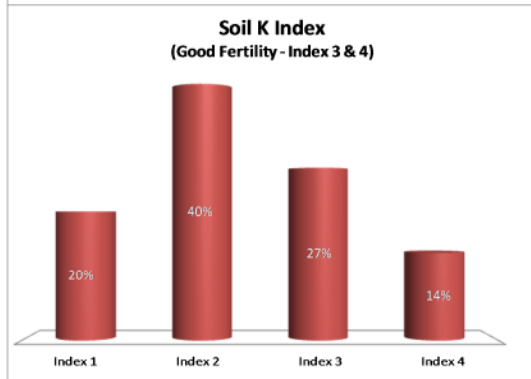

County	Kildare
Year	2015
Enterprise	All Farms
Number of Samples	975

County	Kildare
Year	2015
Enterprise	Drystock
Number of Samples	353