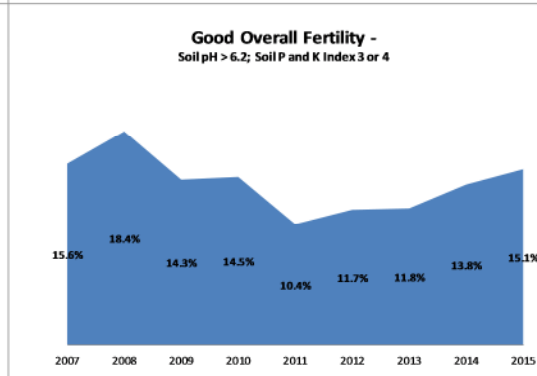

County	Kildare
Year	2015
Enterprise	All Farms
Number of Samples	975

County	Kildare
Year	2015
Enterprise	Drystock
Number of Samples	353