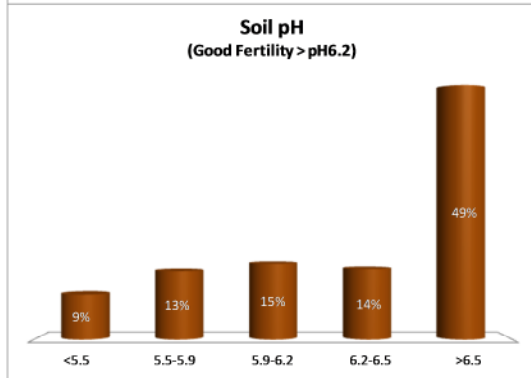

County	Kildare
Year	2015
Enterprise	All Farms
Number of Samples	975

County	Kildare
Year	2015
Enterprise	Drystock
Number of Samples	353