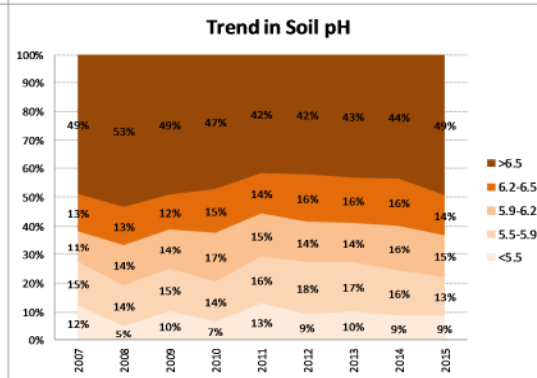

County	Kildare
Year	2015
Enterprise	All Farms
Number of Samples	975

County	Kildare
Year	2015
Enterprise	Drystock
Number of Samples	353