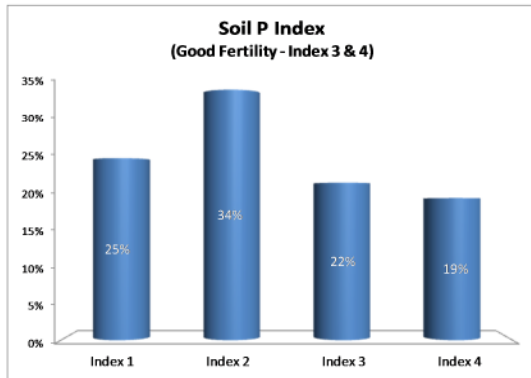

County	Kildare
Year	2015
Enterprise	All Farms
Number of Samples	975

County	Kildare
Year	2015
Enterprise	Drystock
Number of Samples	353