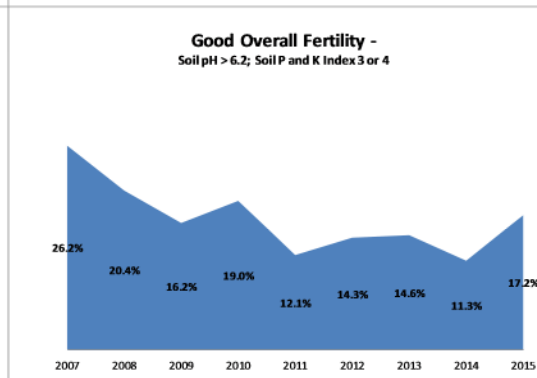

County	Kildare
Year	2015
Enterprise	All Farms
Number of Samples	975

County	Kildare
Year	2015
Enterprise	Drystock
Number of Samples	353