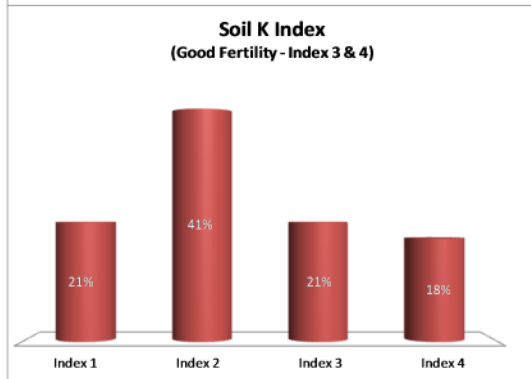

County	Kildare
Year	2015
Enterprise	All Farms
Number of Samples	975

County	Kildare
Year	2015
Enterprise	Drystock
Number of Samples	353