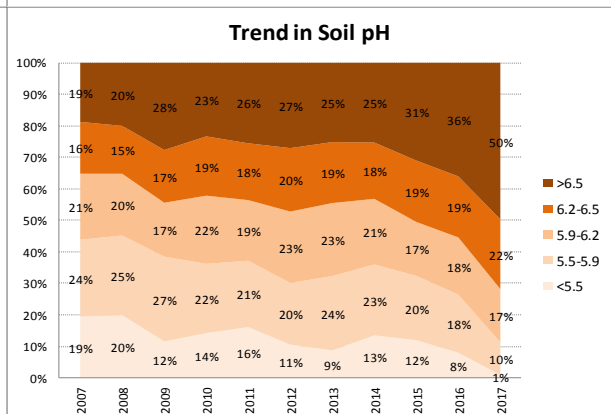

County	Kilkenny
Year	2017
Enterprise	All Farms
Number of Samples	1,435

County	Kilkenny
Year	2017
Enterprise	Drystock
Number of Samples	493

County	Kilkenny
Year	2017
Enterprise	Tillage
Number of Samples	98

Caution - Graphics based on low sample number