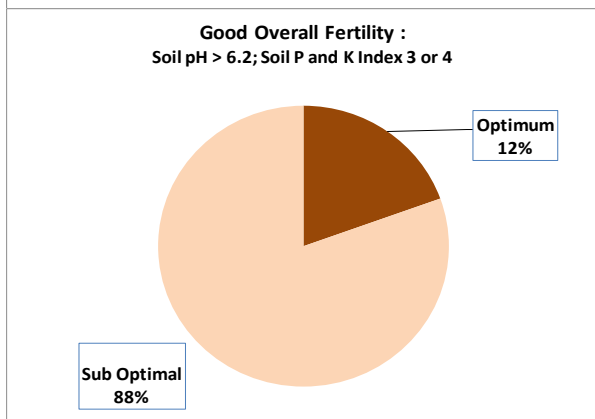

County	Kilkenny
Year	2017
Enterprise	All Farms
Number of Samples	1,435

County	Kilkenny
Year	2017
Enterprise	Drystock
Number of Samples	493

County	Kilkenny
Year	2017
Enterprise	Tillage
Number of Samples	98

Caution - Graphics based on low sample number