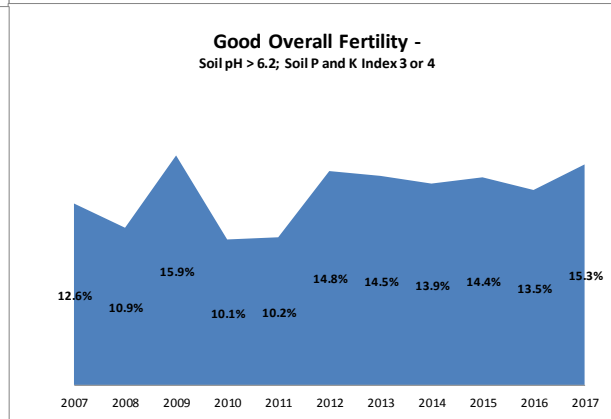

County	Kilkenny
Year	2017
Enterprise	All Farms
Number of Samples	1,435

County	Kilkenny
Year	2017
Enterprise	Drystock
Number of Samples	493

County	Kilkenny
Year	2017
Enterprise	Tillage
Number of Samples	98

Caution - Graphics based on low sample number