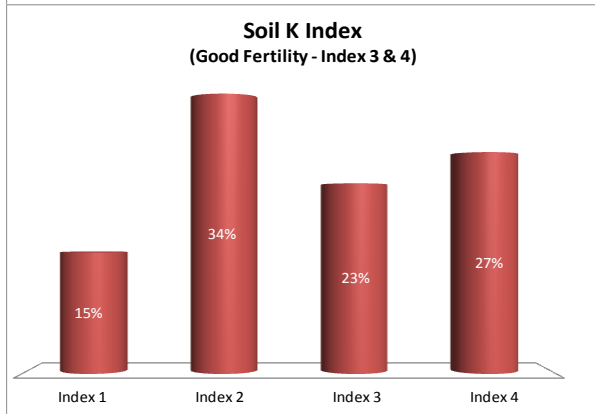

County	Kilkenny
Year	2017
Enterprise	All Farms
Number of Samples	1,435

County	Kilkenny
Year	2017
Enterprise	Drystock
Number of Samples	493

County	Kilkenny
Year	2017
Enterprise	Tillage
Number of Samples	98

Caution - Graphics based on low sample number