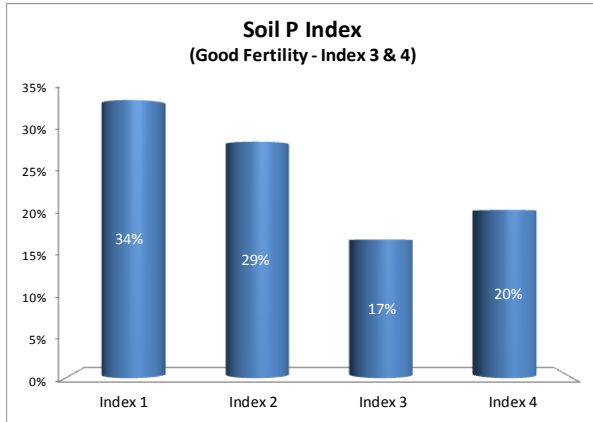

County	Kilkenny
Year	2017
Enterprise	All Farms
Number of Samples	1,435

County	Kilkenny
Year	2017
Enterprise	Drystock
Number of Samples	493

County	Kilkenny
Year	2017
Enterprise	Tillage
Number of Samples	98

Caution - Graphics based on low sample number