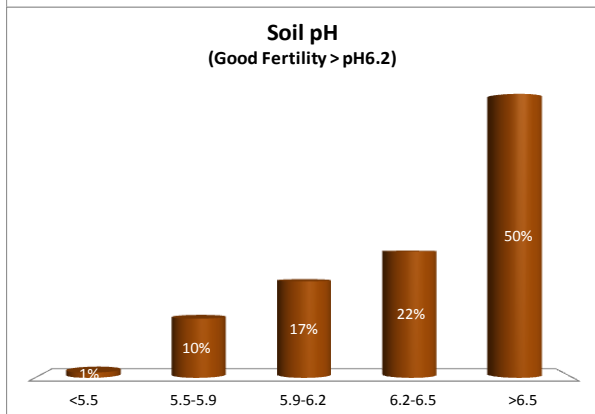

County	Kilkenny
Year	2017
Enterprise	All Farms
Number of Samples	1,435

County	Kilkenny
Year	2017
Enterprise	Drystock
Number of Samples	493

County	Kilkenny
Year	2017
Enterprise	Tillage
Number of Samples	98

Caution - Graphics based on low sample number