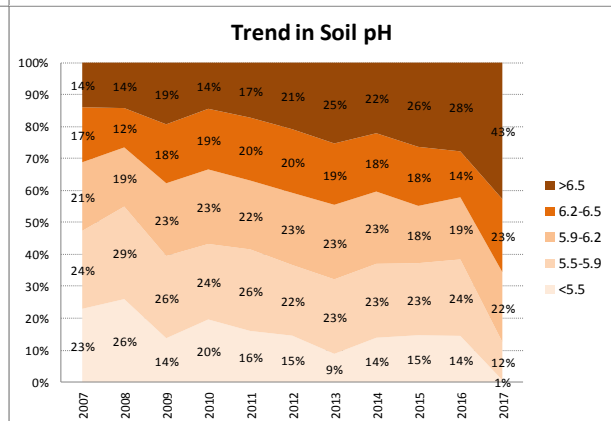

County	Kilkenny
Year	2017
Enterprise	All Farms
Number of Samples	1,435

County	Kilkenny
Year	2017
Enterprise	Drystock
Number of Samples	493

County	Kilkenny
Year	2017
Enterprise	Tillage
Number of Samples	98

Caution - Graphics based on low sample number