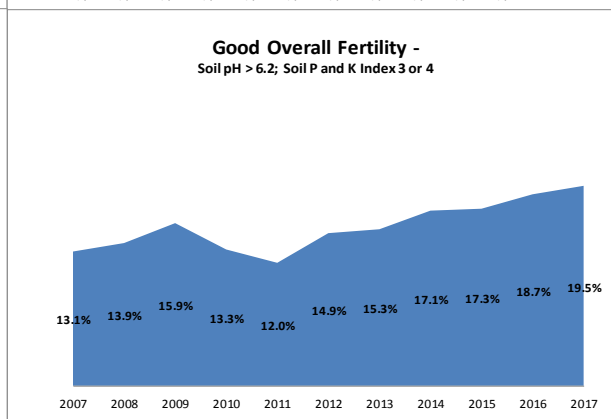

County	Kilkenny
Year	2017
Enterprise	All Farms
Number of Samples	1,435

County	Kilkenny
Year	2017
Enterprise	Drystock
Number of Samples	493

County	Kilkenny
Year	2017
Enterprise	Tillage
Number of Samples	98

Caution - Graphics based on low sample number