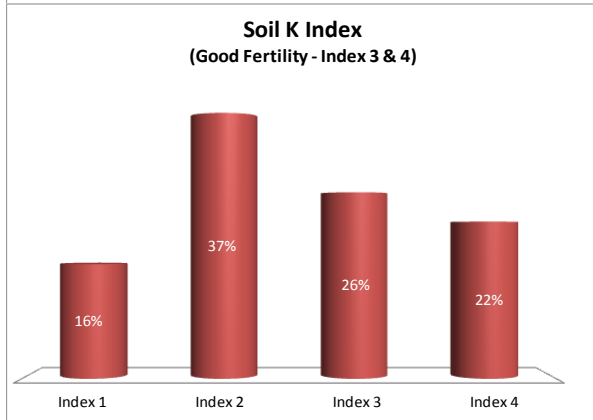

County	Kilkenny
Year	2017
Enterprise	All Farms
Number of Samples	1,435

County	Kilkenny
Year	2017
Enterprise	Drystock
Number of Samples	493

County	Kilkenny
Year	2017
Enterprise	Tillage
Number of Samples	98

Caution - Graphics based on low sample number