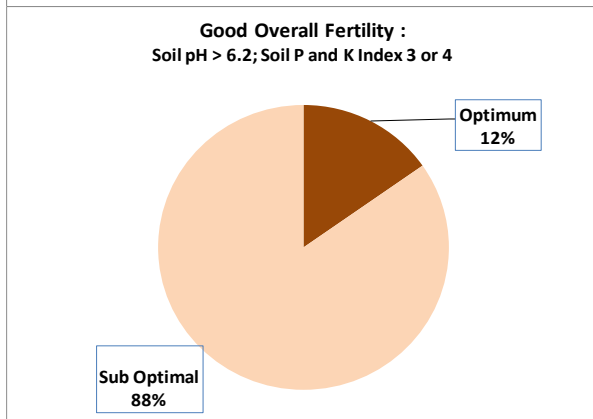

County	Kilkenny
Year	2017
Enterprise	All Farms
Number of Samples	1,435

County	Kilkenny
Year	2017
Enterprise	Drystock
Number of Samples	493

County	Kilkenny
Year	2017
Enterprise	Tillage
Number of Samples	98

Caution - Graphics based on low sample number