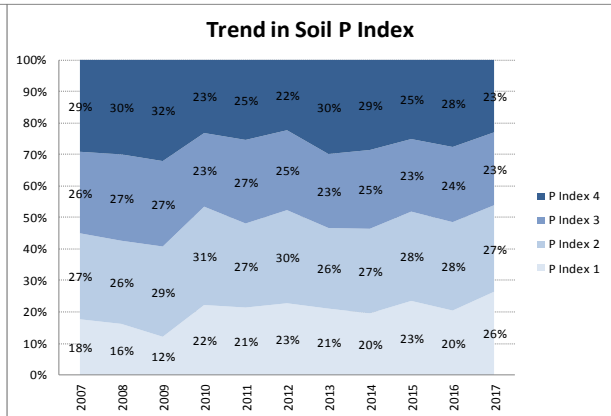

County	Kilkenny
Year	2017
Enterprise	All Farms
Number of Samples	1,435

County	Kilkenny
Year	2017
Enterprise	Drystock
Number of Samples	493

County	Kilkenny
Year	2017
Enterprise	Tillage
Number of Samples	98

Caution - Graphics based on low sample number