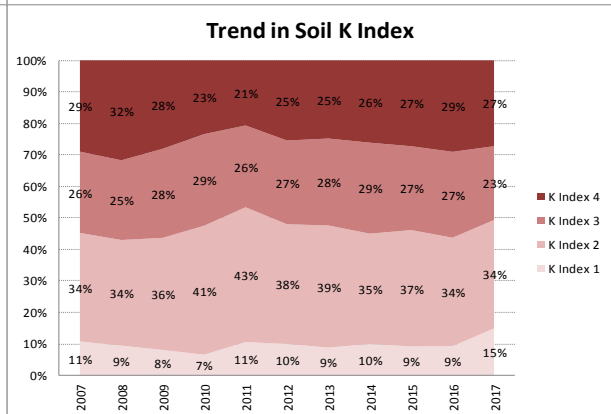

County	Kilkenny
Year	2017
Enterprise	All Farms
Number of Samples	1,435

County	Kilkenny
Year	2017
Enterprise	Drystock
Number of Samples	493

County	Kilkenny
Year	2017
Enterprise	Tillage
Number of Samples	98

Caution - Graphics based on low sample number