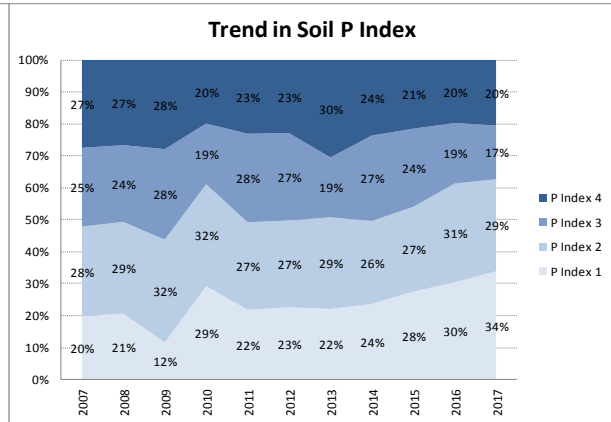

County	Kilkenny
Year	2017
Enterprise	All Farms
Number of Samples	1,435

County	Kilkenny
Year	2017
Enterprise	Drystock
Number of Samples	493

County	Kilkenny
Year	2017
Enterprise	Tillage
Number of Samples	98

Caution - Graphics based on low sample number