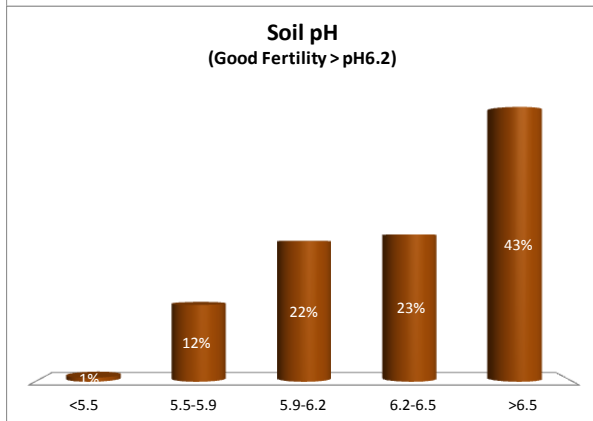

County	Kilkenny
Year	2017
Enterprise	All Farms
Number of Samples	1,435

County	Kilkenny
Year	2017
Enterprise	Drystock
Number of Samples	493

County	Kilkenny
Year	2017
Enterprise	Tillage
Number of Samples	98

Caution - Graphics based on low sample number