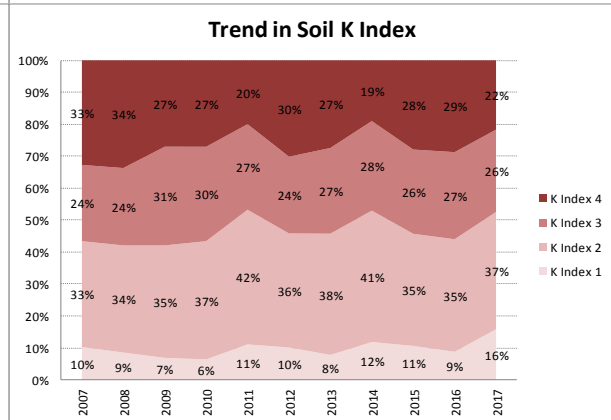

County	Kilkenny
Year	2017
Enterprise	All Farms
Number of Samples	1,435

County	Kilkenny
Year	2017
Enterprise	Drystock
Number of Samples	493

County	Kilkenny
Year	2017
Enterprise	Tillage
Number of Samples	98

Caution - Graphics based on low sample number