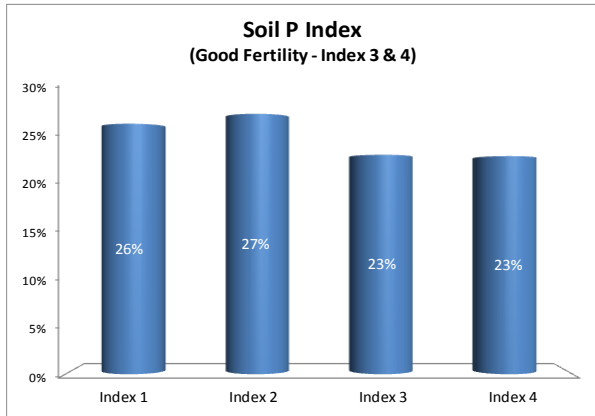

County	Kilkenny
Year	2017
Enterprise	All Farms
Number of Samples	1,435

County	Kilkenny
Year	2017
Enterprise	Drystock
Number of Samples	493

County	Kilkenny
Year	2017
Enterprise	Tillage
Number of Samples	98

Caution - Graphics based on low sample number