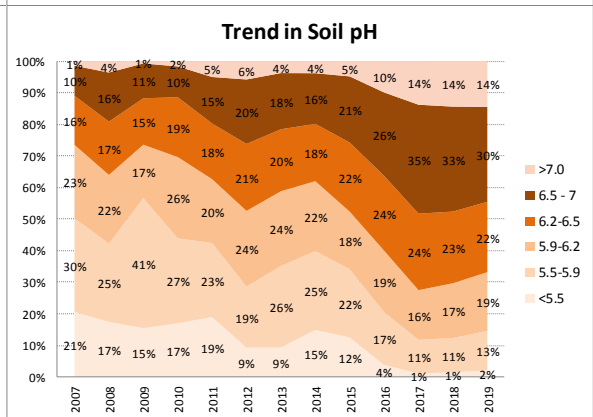

County	Kilkenny
Year	2019
Enterprise	All Farms
Number of Samples	2,950

County	Kilkenny
Year	2019
Enterprise	Dairy
Number of Samples	2,173

County	Kilkenny
Year	2019
Enterprise	Drystock
Number of Samples	395

County	Kilkenny
Year	2019
Enterprise	Tillage
Number of Samples	358