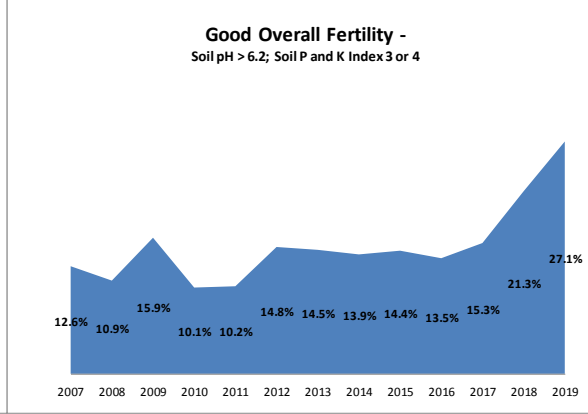

County	Kilkenny
Year	2019
Enterprise	All Farms
Number of Samples	2,950

County	Kilkenny
Year	2019
Enterprise	Dairy
Number of Samples	2,173

County	Kilkenny
Year	2019
Enterprise	Drystock
Number of Samples	395

County	Kilkenny
Year	2019
Enterprise	Tillage
Number of Samples	358