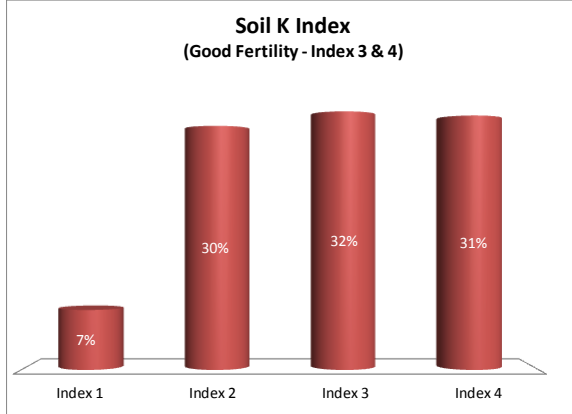

County	Kilkenny
Year	2019
Enterprise	All Farms
Number of Samples	2,950

County	Kilkenny
Year	2019
Enterprise	Dairy
Number of Samples	2,173

County	Kilkenny
Year	2019
Enterprise	Drystock
Number of Samples	395

County	Kilkenny
Year	2019
Enterprise	Tillage
Number of Samples	358