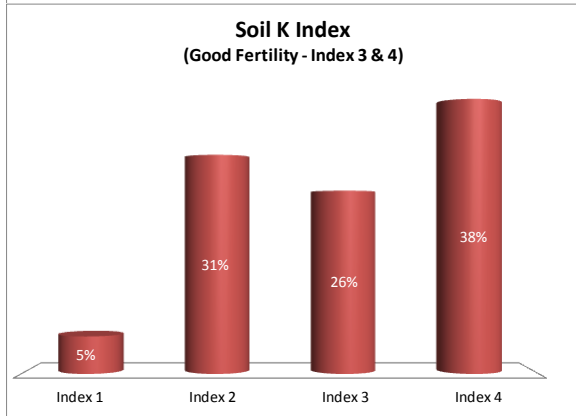

County	Kilkenny
Year	2019
Enterprise	All Farms
Number of Samples	2,950

County	Kilkenny
Year	2019
Enterprise	Dairy
Number of Samples	2,173

County	Kilkenny
Year	2019
Enterprise	Drystock
Number of Samples	395

County	Kilkenny
Year	2019
Enterprise	Tillage
Number of Samples	358