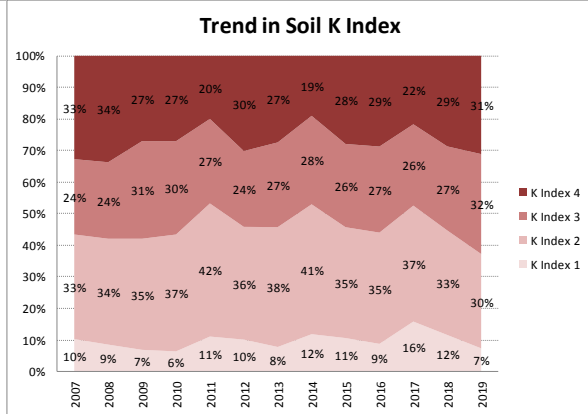

County	Kilkenny
Year	2019
Enterprise	All Farms
Number of Samples	2,950

County	Kilkenny
Year	2019
Enterprise	Dairy
Number of Samples	2,173

County	Kilkenny
Year	2019
Enterprise	Drystock
Number of Samples	395

County	Kilkenny
Year	2019
Enterprise	Tillage
Number of Samples	358