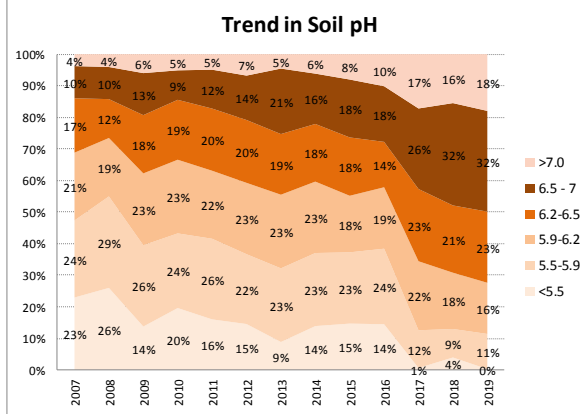

County	Kilkenny
Year	2019
Enterprise	All Farms
Number of Samples	2,950

County	Kilkenny
Year	2019
Enterprise	Dairy
Number of Samples	2,173

County	Kilkenny
Year	2019
Enterprise	Drystock
Number of Samples	395

County	Kilkenny
Year	2019
Enterprise	Tillage
Number of Samples	358