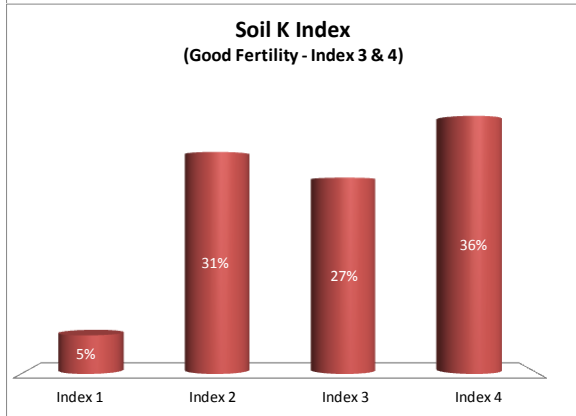

County	Kilkenny
Year	2019
Enterprise	All Farms
Number of Samples	2,950

County	Kilkenny
Year	2019
Enterprise	Dairy
Number of Samples	2,173

County	Kilkenny
Year	2019
Enterprise	Drystock
Number of Samples	395

County	Kilkenny
Year	2019
Enterprise	Tillage
Number of Samples	358