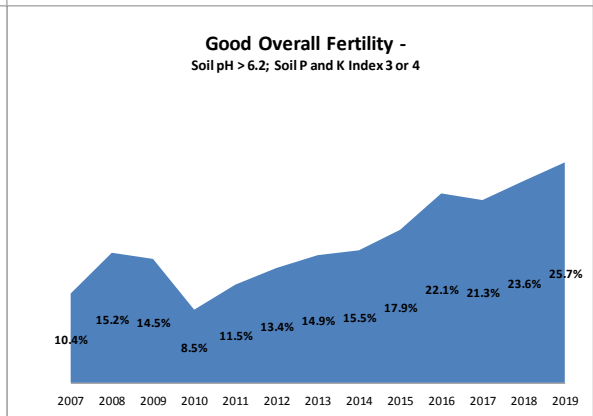

County	Kilkenny
Year	2019
Enterprise	All Farms
Number of Samples	2,950

County	Kilkenny
Year	2019
Enterprise	Dairy
Number of Samples	2,173

County	Kilkenny
Year	2019
Enterprise	Drystock
Number of Samples	395