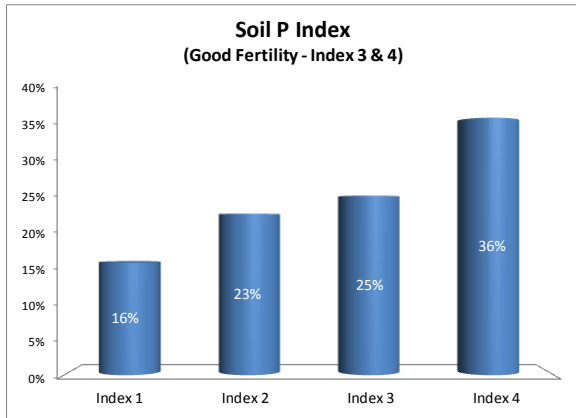

County	Kilkenny
Year	2019
Enterprise	All Farms
Number of Samples	2,950

County	Kilkenny
Year	2019
Enterprise	Dairy
Number of Samples	2,173

County	Kilkenny
Year	2019
Enterprise	Drystock
Number of Samples	395

County	Kilkenny
Year	2019
Enterprise	Tillage
Number of Samples	358