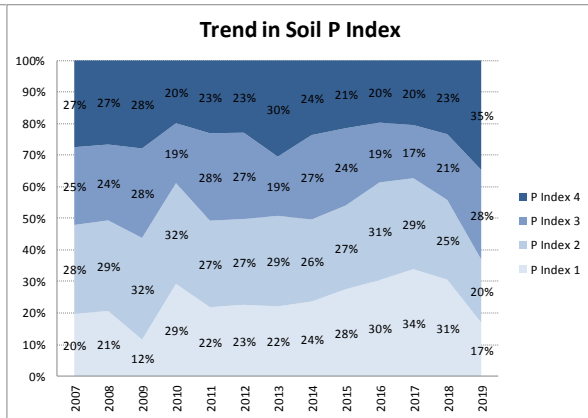

County	Kilkenny
Year	2019
Enterprise	All Farms
Number of Samples	2,950

County	Kilkenny
Year	2019
Enterprise	Dairy
Number of Samples	2,173

County	Kilkenny
Year	2019
Enterprise	Drystock
Number of Samples	395

County	Kilkenny
Year	2019
Enterprise	Tillage
Number of Samples	358