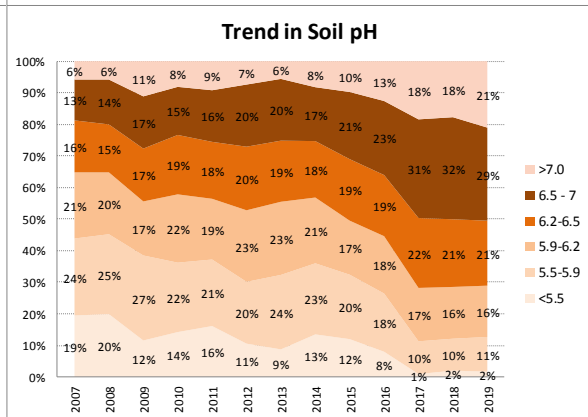

County	Kilkenny
Year	2019
Enterprise	All Farms
Number of Samples	2,950

County	Kilkenny
Year	2019
Enterprise	Dairy
Number of Samples	2,173

County	Kilkenny
Year	2019
Enterprise	Drystock
Number of Samples	395

County	Kilkenny
Year	2019
Enterprise	Tillage
Number of Samples	358