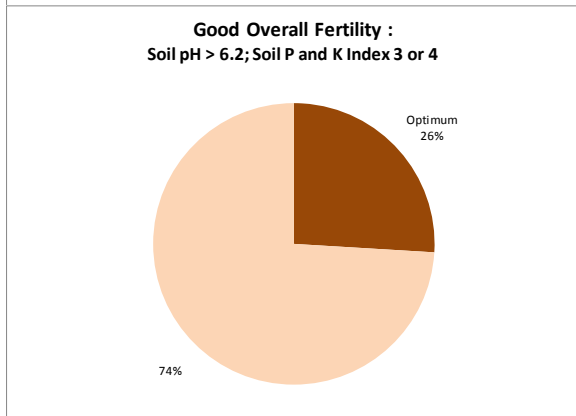

County	Kilkenny
Year	2019
Enterprise	All Farms
Number of Samples	2,950

County	Kilkenny
Year	2019
Enterprise	Dairy
Number of Samples	2,173

County	Kilkenny
Year	2019
Enterprise	Drystock
Number of Samples	395

County	Kilkenny
Year	2019
Enterprise	Tillage
Number of Samples	358