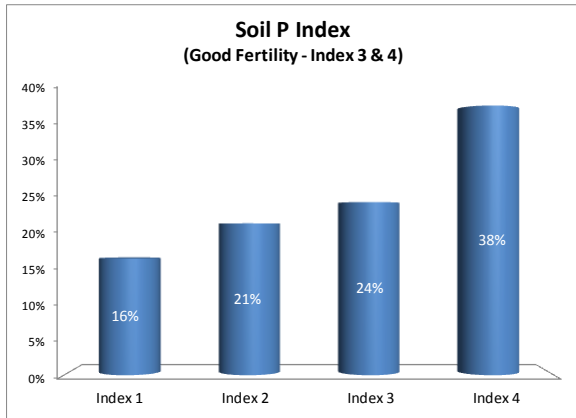

County	Kilkenny
Year	2019
Enterprise	All Farms
Number of Samples	2,950

County	Kilkenny
Year	2019
Enterprise	Dairy
Number of Samples	2,173

County	Kilkenny
Year	2019
Enterprise	Drystock
Number of Samples	395

County	Kilkenny
Year	2019
Enterprise	Tillage
Number of Samples	358