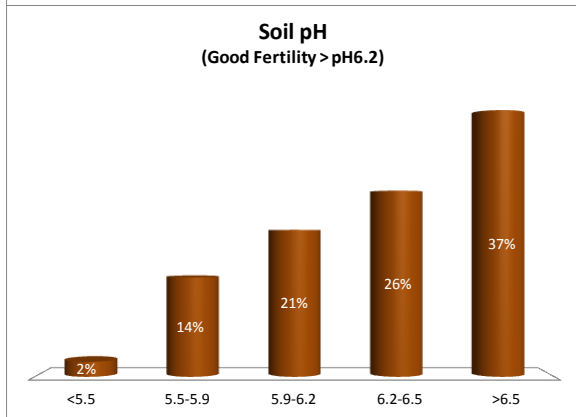

County	Kilkenny
Year	2019
Enterprise	All Farms
Number of Samples	2,950

County	Kilkenny
Year	2019
Enterprise	Dairy
Number of Samples	2,173

County	Kilkenny
Year	2019
Enterprise	Drystock
Number of Samples	395

County	Kilkenny
Year	2019
Enterprise	Tillage
Number of Samples	358