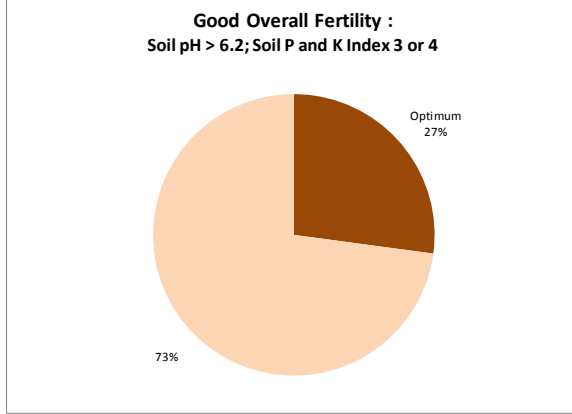

County	Kilkenny
Year	2019
Enterprise	All Farms
Number of Samples	2,950

County	Kilkenny
Year	2019
Enterprise	Dairy
Number of Samples	2,173

County	Kilkenny
Year	2019
Enterprise	Drystock
Number of Samples	395

County	Kilkenny
Year	2019
Enterprise	Tillage
Number of Samples	358