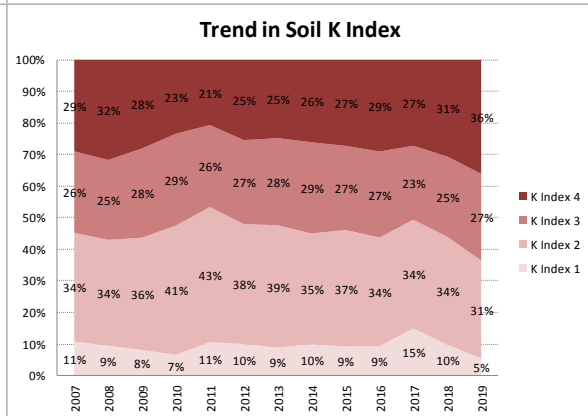

County	Kilkenny
Year	2019
Enterprise	All Farms
Number of Samples	2,950

County	Kilkenny
Year	2019
Enterprise	Dairy
Number of Samples	2,173

County	Kilkenny
Year	2019
Enterprise	Drystock
Number of Samples	395

County	Kilkenny
Year	2019
Enterprise	Tillage
Number of Samples	358