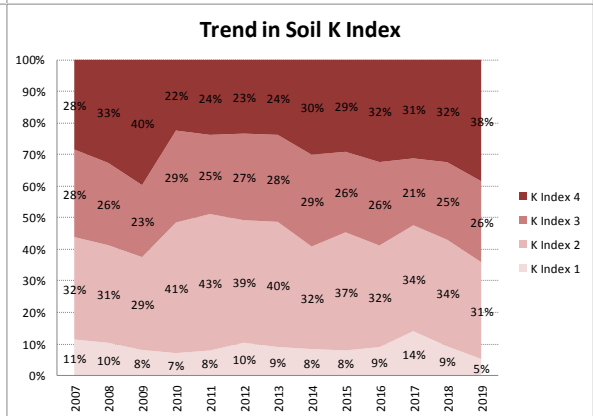

County	Kilkenny
Year	2019
Enterprise	All Farms
Number of Samples	2,950

County	Kilkenny
Year	2019
Enterprise	Dairy
Number of Samples	2,173

County	Kilkenny
Year	2019
Enterprise	Drystock
Number of Samples	395

County	Kilkenny
Year	2019
Enterprise	Tillage
Number of Samples	358