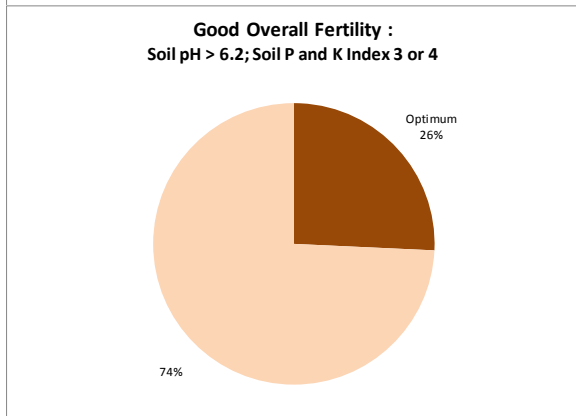

County	Kilkenny
Year	2019
Enterprise	All Farms
Number of Samples	2,950

County	Kilkenny
Year	2019
Enterprise	Dairy
Number of Samples	2,173

County	Kilkenny
Year	2019
Enterprise	Drystock
Number of Samples	395

County	Kilkenny
Year	2019
Enterprise	Tillage
Number of Samples	358