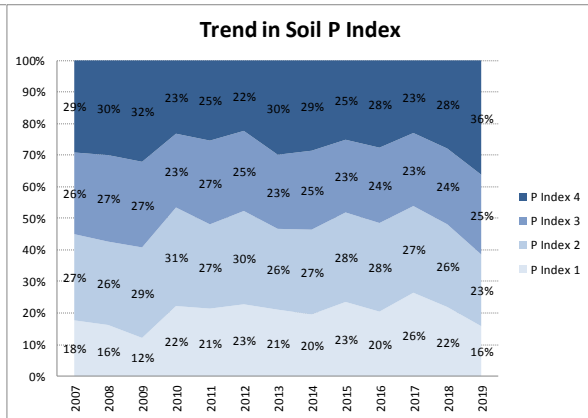

County	Kilkenny
Year	2019
Enterprise	All Farms
Number of Samples	2,950

County	Kilkenny
Year	2019
Enterprise	Dairy
Number of Samples	2,173

County	Kilkenny
Year	2019
Enterprise	Drystock
Number of Samples	395

County	Kilkenny
Year	2019
Enterprise	Tillage
Number of Samples	358