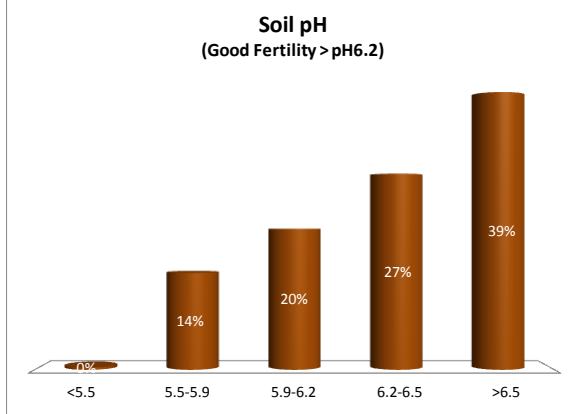

County	Kilkenny
Year	2019
Enterprise	All Farms
Number of Samples	2,950

County	Kilkenny
Year	2019
Enterprise	Dairy
Number of Samples	2,173

County	Kilkenny
Year	2019
Enterprise	Drystock
Number of Samples	395

County	Kilkenny
Year	2019
Enterprise	Tillage
Number of Samples	358