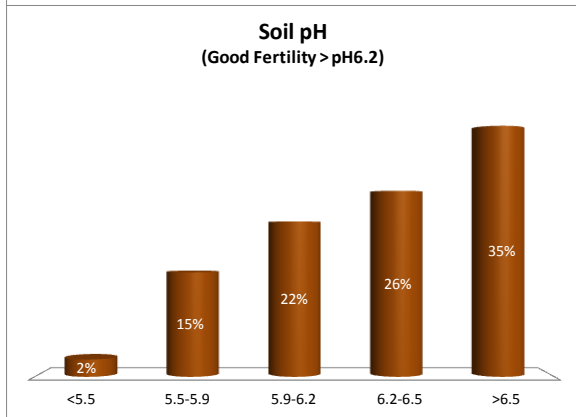

County	Kilkenny
Year	2019
Enterprise	All Farms
Number of Samples	2,950

County	Kilkenny
Year	2019
Enterprise	Dairy
Number of Samples	2,173

County	Kilkenny
Year	2019
Enterprise	Drystock
Number of Samples	395

County	Kilkenny
Year	2019
Enterprise	Tillage
Number of Samples	358