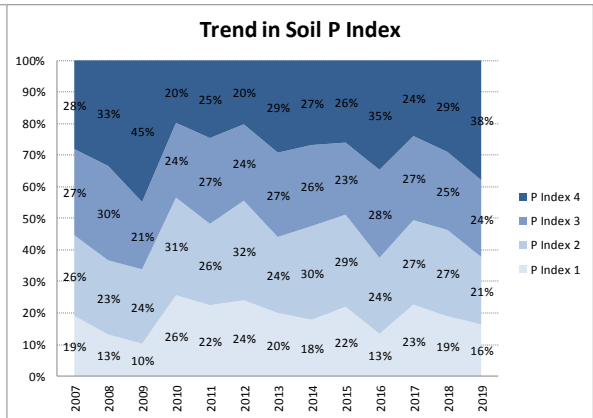

County	Kilkenny
Year	2019
Enterprise	All Farms
Number of Samples	2,950

County	Kilkenny
Year	2019
Enterprise	Dairy
Number of Samples	2,173

County	Kilkenny
Year	2019
Enterprise	Drystock
Number of Samples	395

County	Kilkenny
Year	2019
Enterprise	Tillage
Number of Samples	358