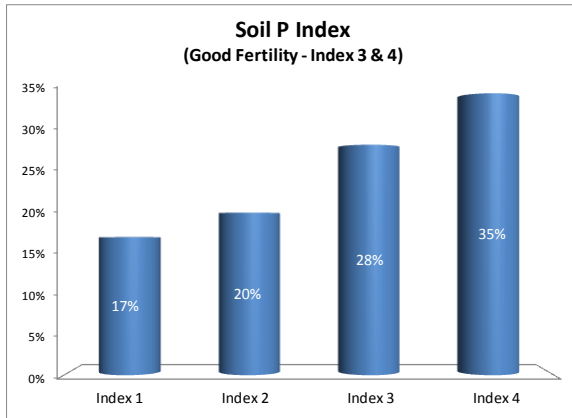

County	Kilkenny
Year	2019
Enterprise	All Farms
Number of Samples	2,950

County	Kilkenny
Year	2019
Enterprise	Dairy
Number of Samples	2,173

County	Kilkenny
Year	2019
Enterprise	Drystock
Number of Samples	395

County	Kilkenny
Year	2019
Enterprise	Tillage
Number of Samples	358