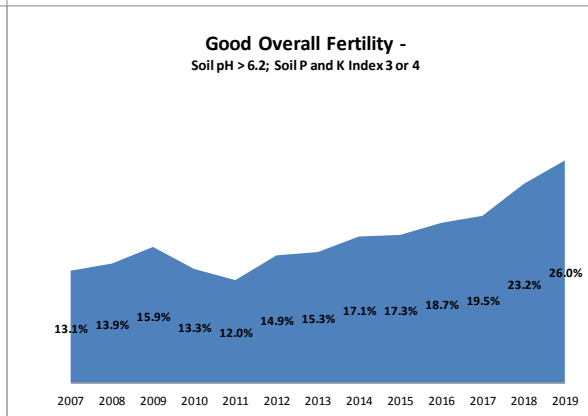

County	Kilkenny
Year	2019
Enterprise	All Farms
Number of Samples	2,950

County	Kilkenny
Year	2019
Enterprise	Dairy
Number of Samples	2,173

County	Kilkenny
Year	2019
Enterprise	Drystock
Number of Samples	395