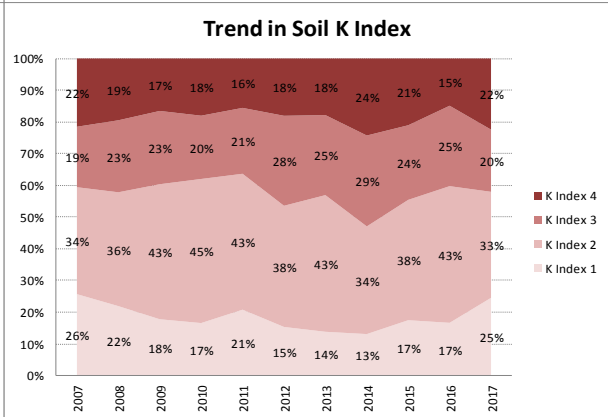

County	Laois
Year	2017
Enterprise	All Farms
Number of Samples	1,099

County	Laois
Year	2017
Enterprise	Dairy
Number of Samples	307

County	Laois
Year	2017
Enterprise	Drystock
Number of Samples	673

County	Laois
Year	2017
Enterprise	Tillage
Number of Samples	92

Caution - Graphics based on low sample number