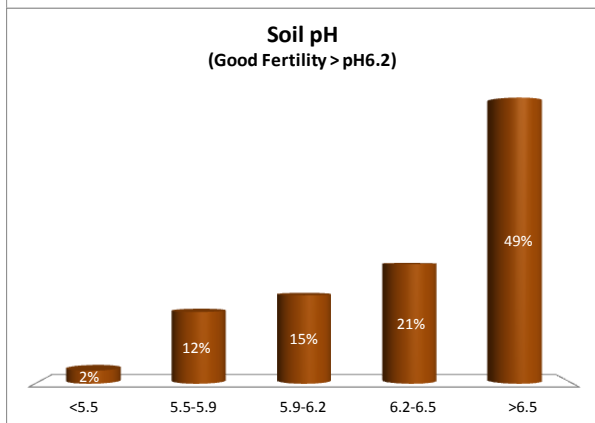

County	Laois
Year	2017
Enterprise	All Farms
Number of Samples	1,099

County	Laois
Year	2017
Enterprise	Dairy
Number of Samples	307

County	Laois
Year	2017
Enterprise	Drystock
Number of Samples	673

County	Laois
Year	2017
Enterprise	Tillage
Number of Samples	92

Caution - Graphics based on low sample number