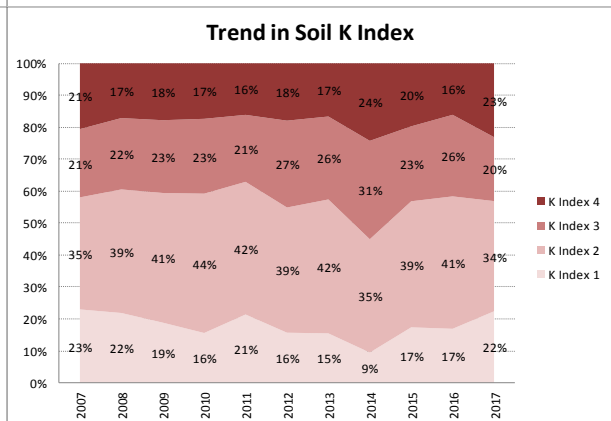

County	Laois
Year	2017
Enterprise	All Farms
Number of Samples	1,099

County	Laois
Year	2017
Enterprise	Dairy
Number of Samples	307

County	Laois
Year	2017
Enterprise	Drystock
Number of Samples	673

County	Laois
Year	2017
Enterprise	Tillage
Number of Samples	92

Caution - Graphics based on low sample number