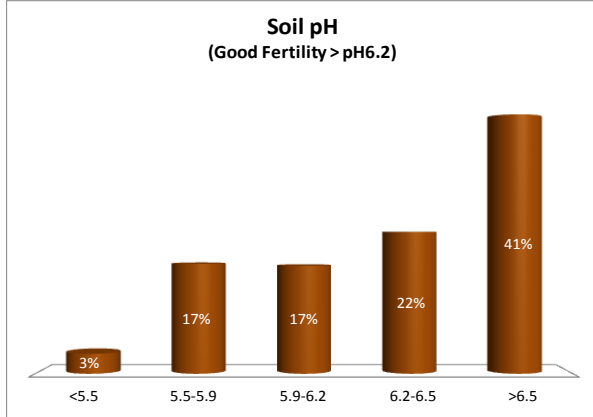

County	Laois
Year	2017
Enterprise	All Farms
Number of Samples	1,099

County	Laois
Year	2017
Enterprise	Dairy
Number of Samples	307

County	Laois
Year	2017
Enterprise	Drystock
Number of Samples	673

County	Laois
Year	2017
Enterprise	Tillage
Number of Samples	92

Caution - Graphics based on low sample number