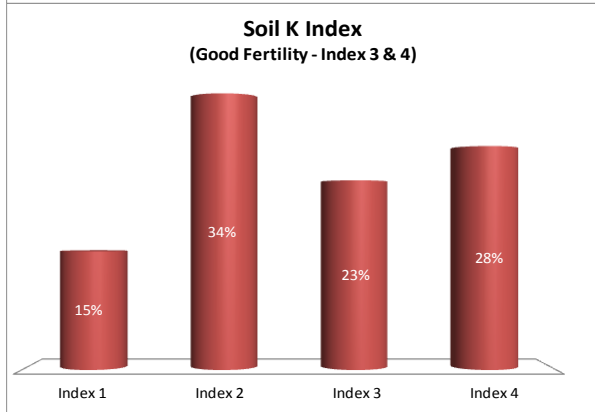

County	Laois
Year	2017
Enterprise	All Farms
Number of Samples	1,099

County	Laois
Year	2017
Enterprise	Dairy
Number of Samples	307

County	Laois
Year	2017
Enterprise	Drystock
Number of Samples	673

County	Laois
Year	2017
Enterprise	Tillage
Number of Samples	92

Caution - Graphics based on low sample number