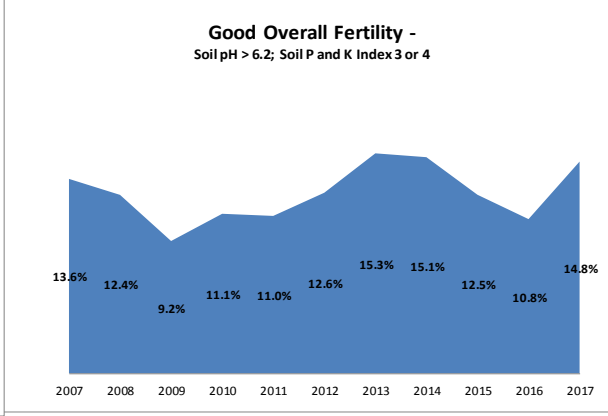

County	Laois
Year	2017
Enterprise	All Farms
Number of Samples	1,099

County	Laois
Year	2017
Enterprise	Dairy
Number of Samples	307

County	Laois
Year	2017
Enterprise	Drystock
Number of Samples	673

County	Laois
Year	2017
Enterprise	Tillage
Number of Samples	92

Caution - Graphics based on low sample number