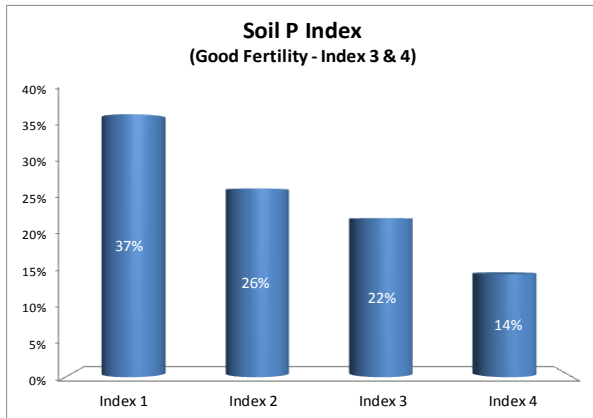

County	Laois
Year	2017
Enterprise	All Farms
Number of Samples	1,099

County	Laois
Year	2017
Enterprise	Dairy
Number of Samples	307

County	Laois
Year	2017
Enterprise	Drystock
Number of Samples	673

County	Laois
Year	2017
Enterprise	Tillage
Number of Samples	92

Caution - Graphics based on low sample number