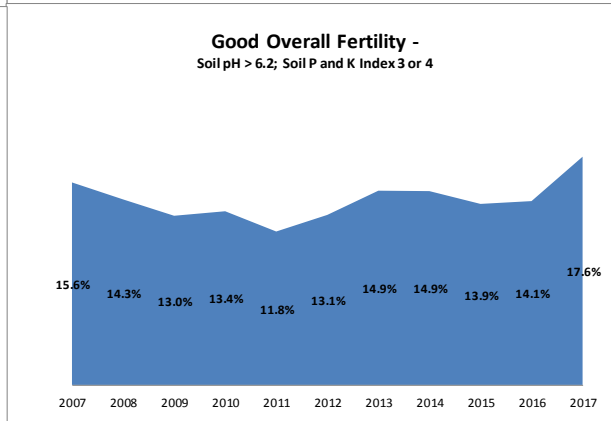

County	Laois
Year	2017
Enterprise	All Farms
Number of Samples	1,099

County	Laois
Year	2017
Enterprise	Dairy
Number of Samples	307

County	Laois
Year	2017
Enterprise	Drystock
Number of Samples	673

County	Laois
Year	2017
Enterprise	Tillage
Number of Samples	92

Caution - Graphics based on low sample number