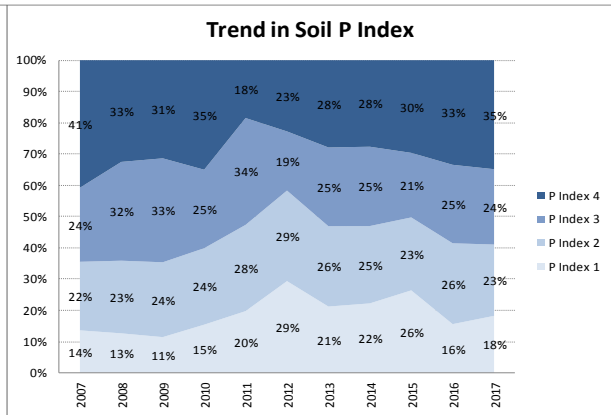

County	Laois
Year	2017
Enterprise	All Farms
Number of Samples	1,099

County	Laois
Year	2017
Enterprise	Dairy
Number of Samples	307

County	Laois
Year	2017
Enterprise	Drystock
Number of Samples	673

County	Laois
Year	2017
Enterprise	Tillage
Number of Samples	92

Caution - Graphics based on low sample number