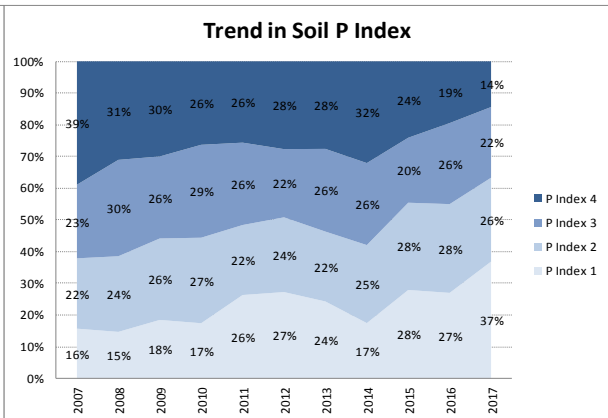

County	Laois
Year	2017
Enterprise	All Farms
Number of Samples	1,099

County	Laois
Year	2017
Enterprise	Dairy
Number of Samples	307

County	Laois
Year	2017
Enterprise	Drystock
Number of Samples	673

County	Laois
Year	2017
Enterprise	Tillage
Number of Samples	92

Caution - Graphics based on low sample number