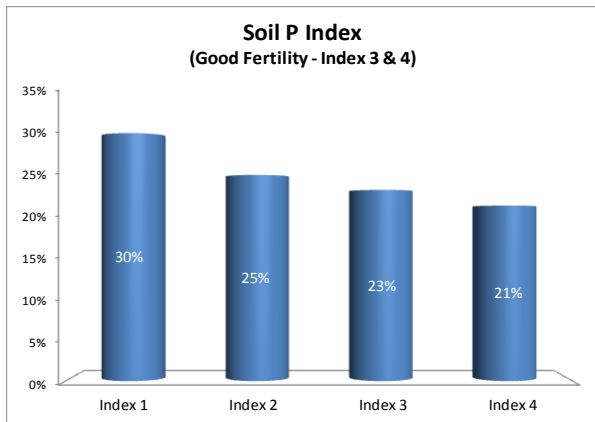

County	Laois
Year	2017
Enterprise	All Farms
Number of Samples	1,099

County	Laois
Year	2017
Enterprise	Dairy
Number of Samples	307

County	Laois
Year	2017
Enterprise	Drystock
Number of Samples	673

County	Laois
Year	2017
Enterprise	Tillage
Number of Samples	92

Caution - Graphics based on low sample number