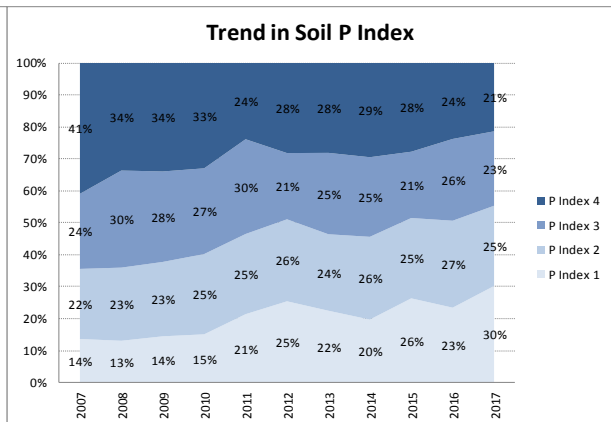

County	Laois
Year	2017
Enterprise	All Farms
Number of Samples	1,099

County	Laois
Year	2017
Enterprise	Dairy
Number of Samples	307

County	Laois
Year	2017
Enterprise	Drystock
Number of Samples	673

County	Laois
Year	2017
Enterprise	Tillage
Number of Samples	92

Caution - Graphics based on low sample number