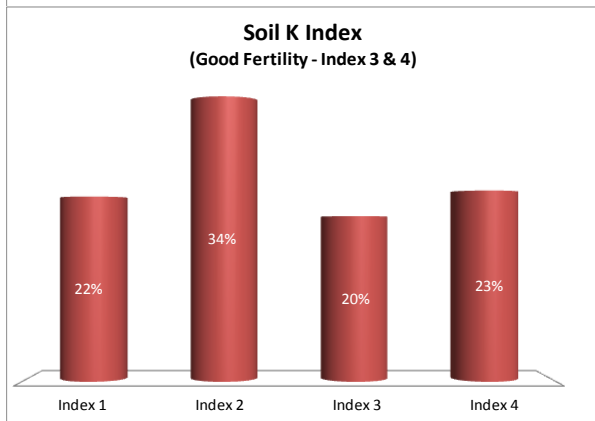

County	Laois
Year	2017
Enterprise	All Farms
Number of Samples	1,099

County	Laois
Year	2017
Enterprise	Dairy
Number of Samples	307

County	Laois
Year	2017
Enterprise	Drystock
Number of Samples	673

County	Laois
Year	2017
Enterprise	Tillage
Number of Samples	92

Caution - Graphics based on low sample number