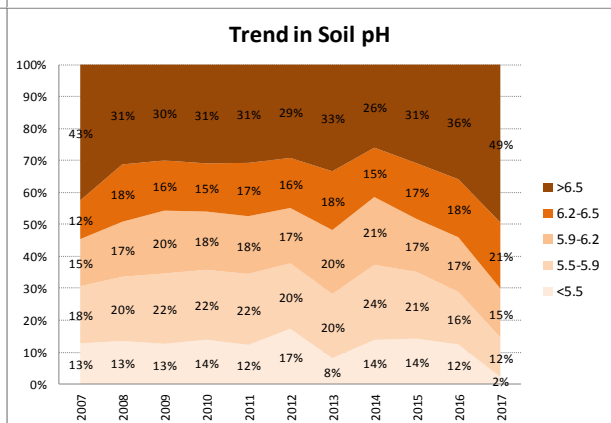

County	Laois
Year	2017
Enterprise	All Farms
Number of Samples	1,099

County	Laois
Year	2017
Enterprise	Dairy
Number of Samples	307

County	Laois
Year	2017
Enterprise	Drystock
Number of Samples	673

County	Laois
Year	2017
Enterprise	Tillage
Number of Samples	92

Caution - Graphics based on low sample number