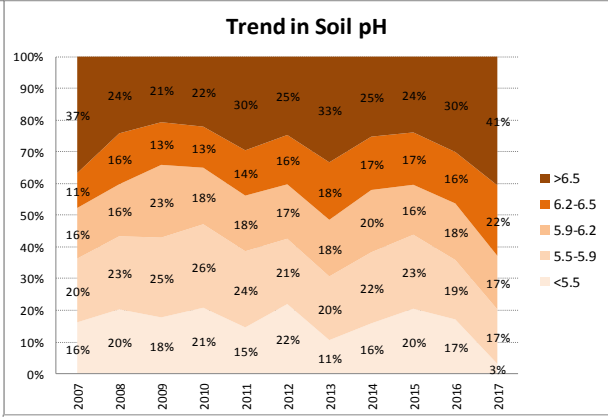

County	Laois
Year	2017
Enterprise	All Farms
Number of Samples	1,099

County	Laois
Year	2017
Enterprise	Dairy
Number of Samples	307

County	Laois
Year	2017
Enterprise	Drystock
Number of Samples	673

County	Laois
Year	2017
Enterprise	Tillage
Number of Samples	92

Caution - Graphics based on low sample number