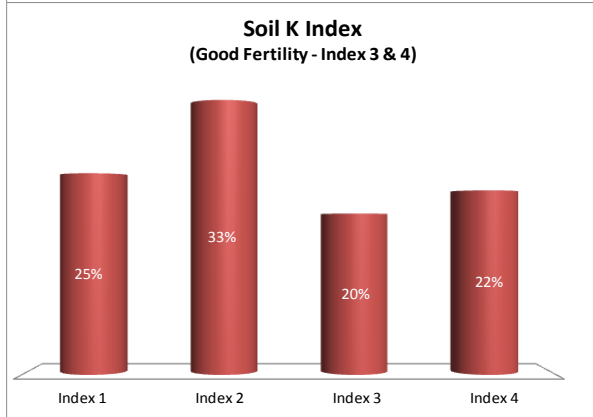

County	Laois
Year	2017
Enterprise	All Farms
Number of Samples	1,099

County	Laois
Year	2017
Enterprise	Dairy
Number of Samples	307

County	Laois
Year	2017
Enterprise	Drystock
Number of Samples	673

County	Laois
Year	2017
Enterprise	Tillage
Number of Samples	92

Caution - Graphics based on low sample number