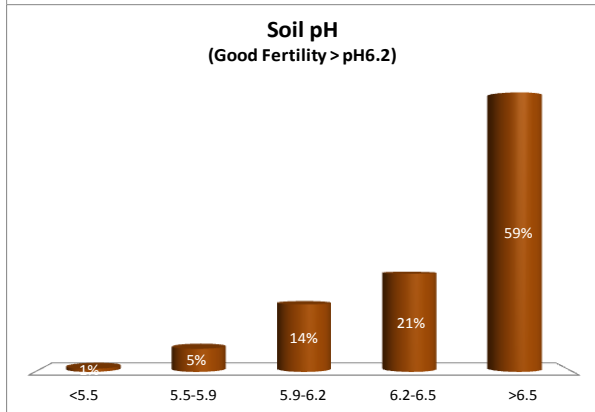

County	Laois
Year	2017
Enterprise	All Farms
Number of Samples	1,099

County	Laois
Year	2017
Enterprise	Dairy
Number of Samples	307

County	Laois
Year	2017
Enterprise	Drystock
Number of Samples	673

County	Laois
Year	2017
Enterprise	Tillage
Number of Samples	92

Caution - Graphics based on low sample number