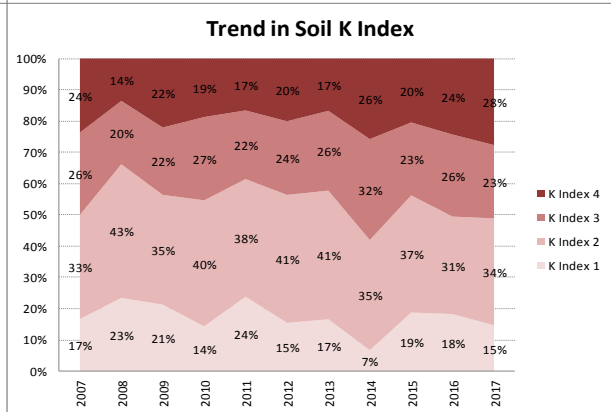

County	Laois
Year	2017
Enterprise	All Farms
Number of Samples	1,099

County	Laois
Year	2017
Enterprise	Dairy
Number of Samples	307

County	Laois
Year	2017
Enterprise	Drystock
Number of Samples	673

County	Laois
Year	2017
Enterprise	Tillage
Number of Samples	92

Caution - Graphics based on low sample number