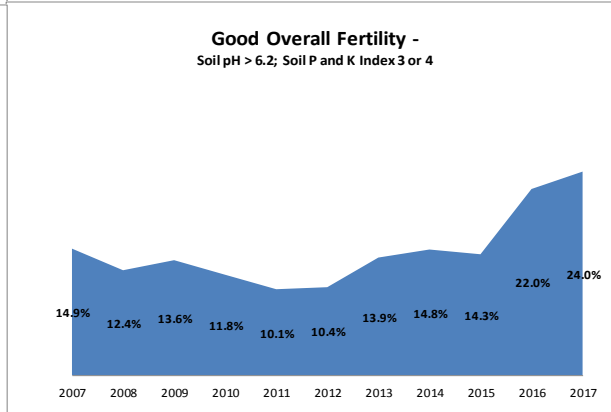

County	Laois
Year	2017
Enterprise	All Farms
Number of Samples	1,099

County	Laois
Year	2017
Enterprise	Dairy
Number of Samples	307

County	Laois
Year	2017
Enterprise	Drystock
Number of Samples	673

County	Laois
Year	2017
Enterprise	Tillage
Number of Samples	92

Caution - Graphics based on low sample number