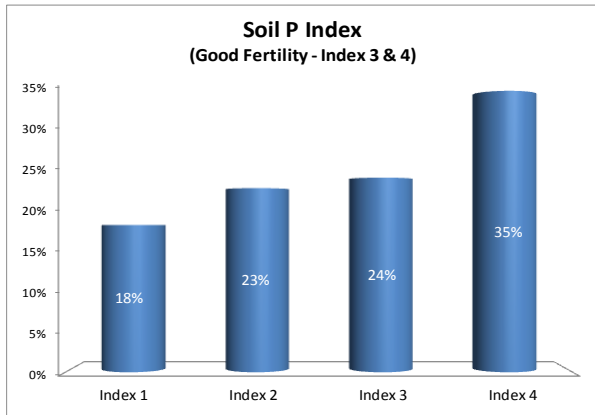

County	Laois
Year	2017
Enterprise	All Farms
Number of Samples	1,099

County	Laois
Year	2017
Enterprise	Dairy
Number of Samples	307

County	Laois
Year	2017
Enterprise	Drystock
Number of Samples	673

County	Laois
Year	2017
Enterprise	Tillage
Number of Samples	92

Caution - Graphics based on low sample number