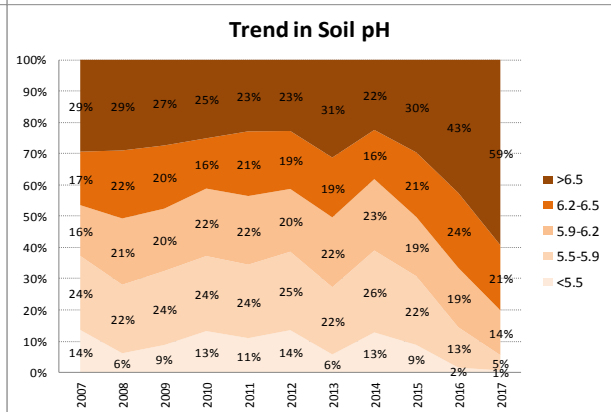

County	Laois
Year	2017
Enterprise	All Farms
Number of Samples	1,099

County	Laois
Year	2017
Enterprise	Dairy
Number of Samples	307

County	Laois
Year	2017
Enterprise	Drystock
Number of Samples	673

County	Laois
Year	2017
Enterprise	Tillage
Number of Samples	92

Caution - Graphics based on low sample number