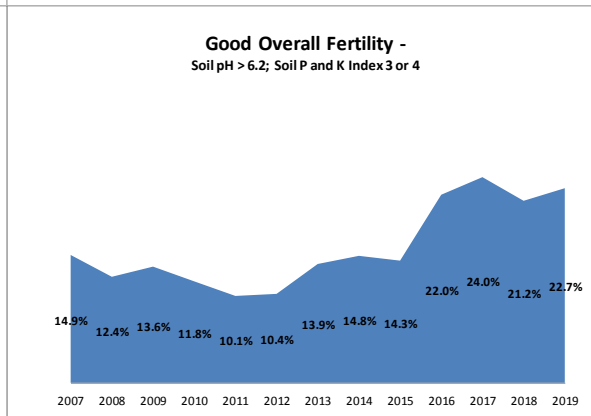

County	Laois
Year	2019
Enterprise	All Farms
Number of Samples	870

County	Laois
Year	2019
Enterprise	Dairy
Number of Samples	483

County	Laois
Year	2019
Enterprise	Drystock
Number of Samples	189