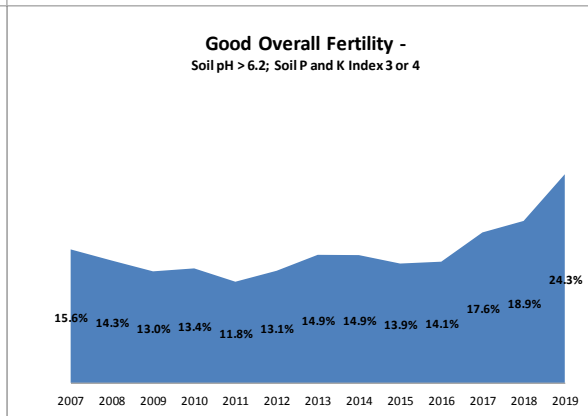

County	Laois
Year	2019
Enterprise	All Farms
Number of Samples	870

County	Laois
Year	2019
Enterprise	Dairy
Number of Samples	483

County	Laois
Year	2019
Enterprise	Drystock
Number of Samples	189