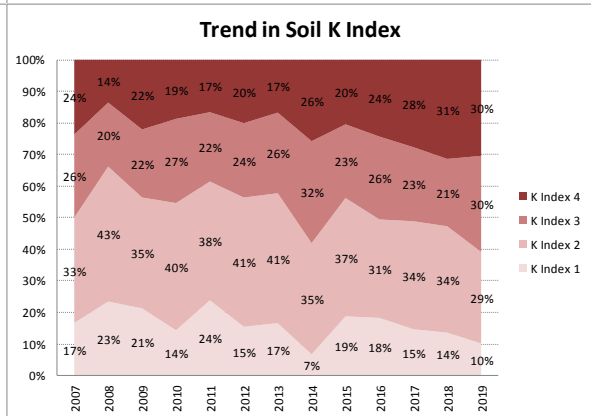

County	Laois
Year	2019
Enterprise	All Farms
Number of Samples	870

County	Laois
Year	2019
Enterprise	Dairy
Number of Samples	483

County	Laois
Year	2019
Enterprise	Drystock
Number of Samples	189