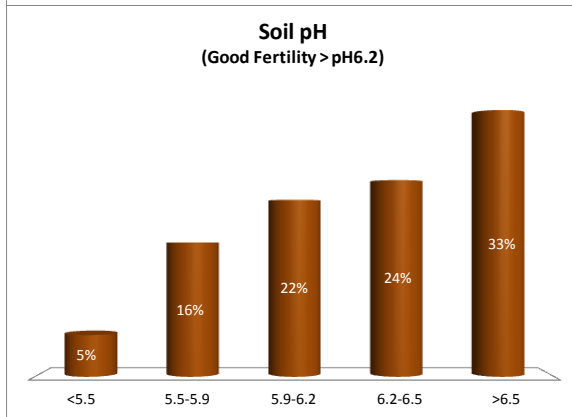

County	Laois
Year	2019
Enterprise	All Farms
Number of Samples	870

County	Laois
Year	2019
Enterprise	Dairy
Number of Samples	483

County	Laois
Year	2019
Enterprise	Drystock
Number of Samples	189