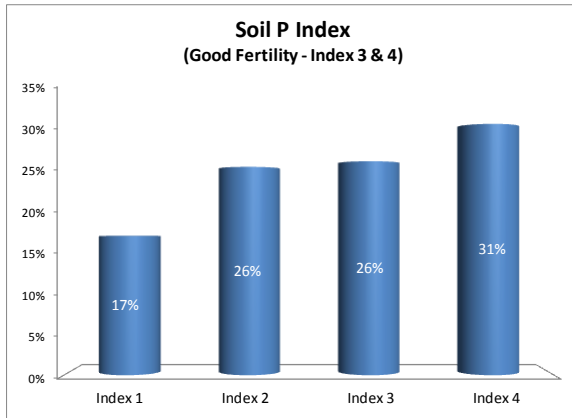

County	Laois
Year	2019
Enterprise	All Farms
Number of Samples	870

County	Laois
Year	2019
Enterprise	Dairy
Number of Samples	483

County	Laois
Year	2019
Enterprise	Drystock
Number of Samples	189