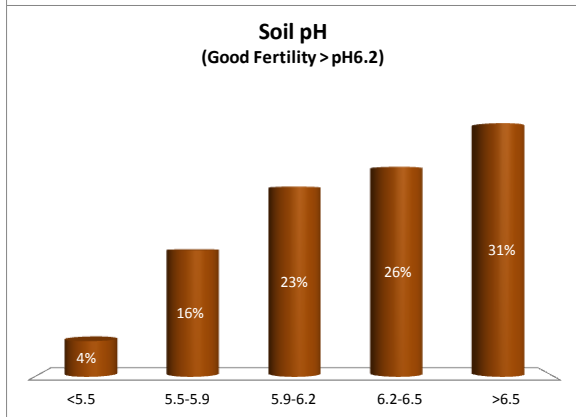

County	Laois
Year	2019
Enterprise	All Farms
Number of Samples	870

County	Laois
Year	2019
Enterprise	Dairy
Number of Samples	483

County	Laois
Year	2019
Enterprise	Drystock
Number of Samples	189