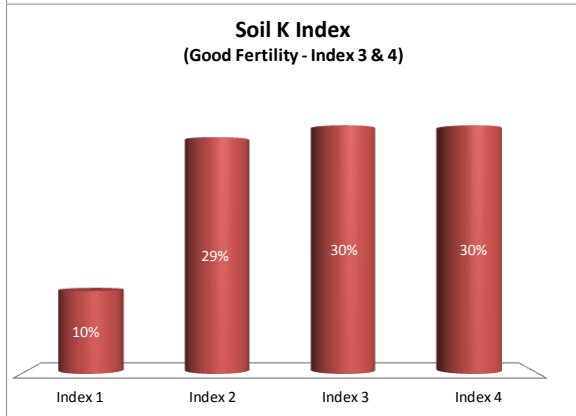

County	Laois
Year	2019
Enterprise	All Farms
Number of Samples	870

County	Laois
Year	2019
Enterprise	Dairy
Number of Samples	483

County	Laois
Year	2019
Enterprise	Drystock
Number of Samples	189