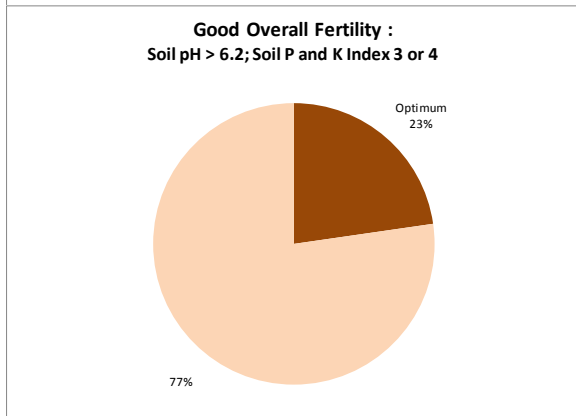

County	Laois
Year	2019
Enterprise	All Farms
Number of Samples	870

County	Laois
Year	2019
Enterprise	Dairy
Number of Samples	483

County	Laois
Year	2019
Enterprise	Drystock
Number of Samples	189