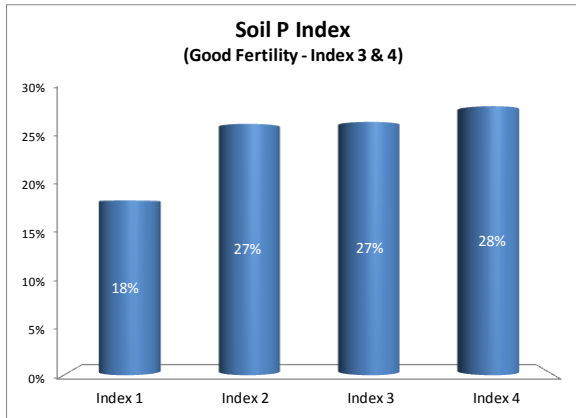

County	Laois
Year	2019
Enterprise	All Farms
Number of Samples	870

County	Laois
Year	2019
Enterprise	Dairy
Number of Samples	483

County	Laois
Year	2019
Enterprise	Drystock
Number of Samples	189