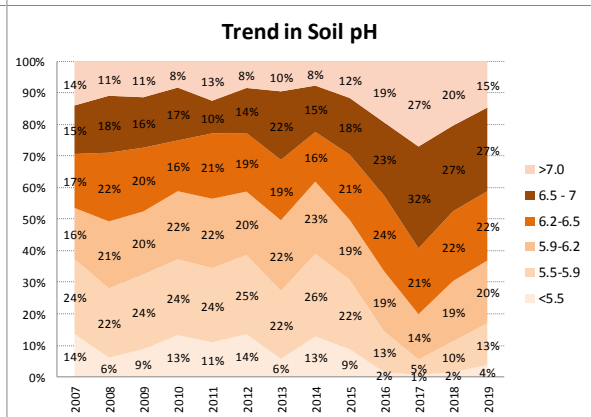

County	Laois
Year	2019
Enterprise	All Farms
Number of Samples	870

County	Laois
Year	2019
Enterprise	Dairy
Number of Samples	483

County	Laois
Year	2019
Enterprise	Drystock
Number of Samples	189