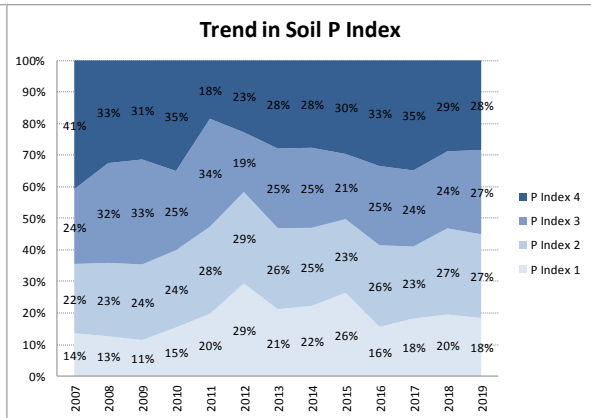

County	Laois
Year	2019
Enterprise	All Farms
Number of Samples	870

County	Laois
Year	2019
Enterprise	Dairy
Number of Samples	483

County	Laois
Year	2019
Enterprise	Drystock
Number of Samples	189