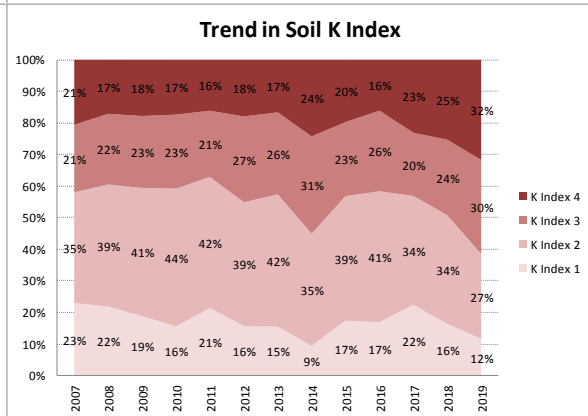

County	Laois
Year	2019
Enterprise	All Farms
Number of Samples	870

County	Laois
Year	2019
Enterprise	Dairy
Number of Samples	483

County	Laois
Year	2019
Enterprise	Drystock
Number of Samples	189