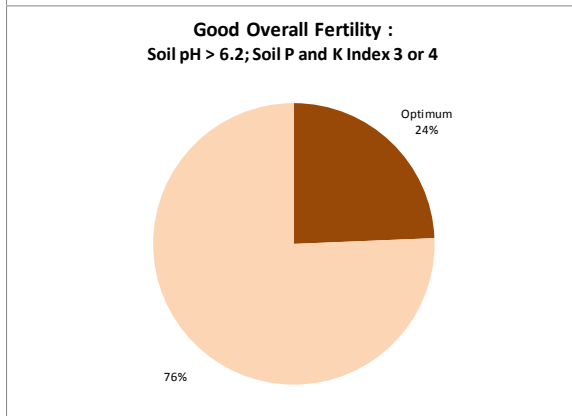

County	Laois
Year	2019
Enterprise	All Farms
Number of Samples	870

County	Laois
Year	2019
Enterprise	Dairy
Number of Samples	483

County	Laois
Year	2019
Enterprise	Drystock
Number of Samples	189