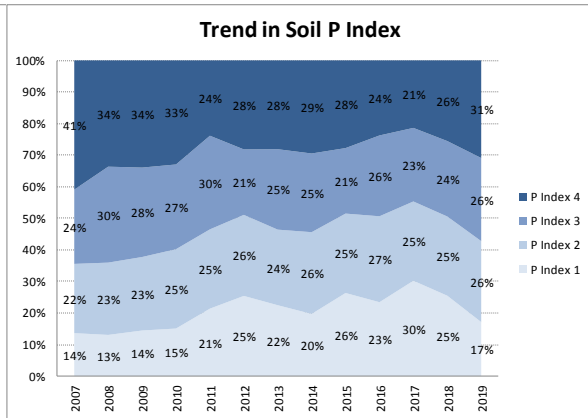

County	Laois
Year	2019
Enterprise	All Farms
Number of Samples	870

County	Laois
Year	2019
Enterprise	Dairy
Number of Samples	483

County	Laois
Year	2019
Enterprise	Drystock
Number of Samples	189