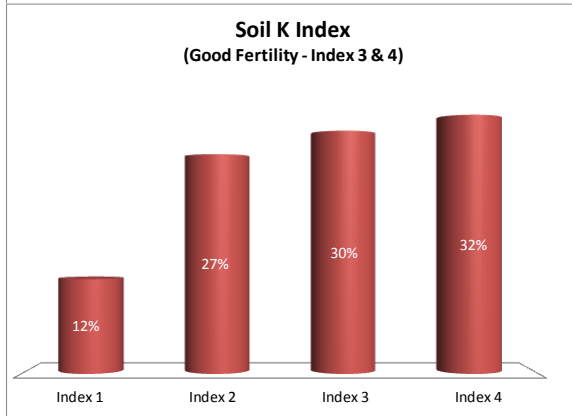

County	Laois
Year	2019
Enterprise	All Farms
Number of Samples	870

County	Laois
Year	2019
Enterprise	Dairy
Number of Samples	483

County	Laois
Year	2019
Enterprise	Drystock
Number of Samples	189