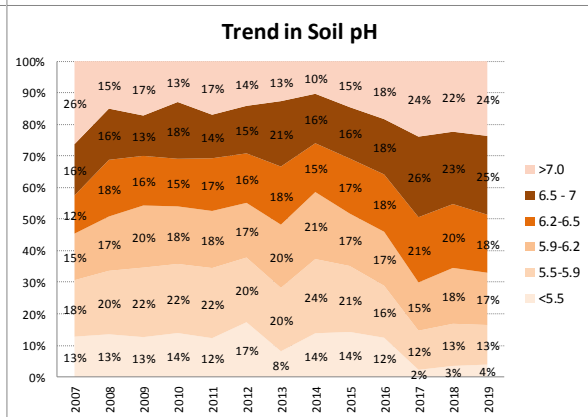

County	Laois
Year	2019
Enterprise	All Farms
Number of Samples	870

County	Laois
Year	2019
Enterprise	Dairy
Number of Samples	483

County	Laois
Year	2019
Enterprise	Drystock
Number of Samples	189