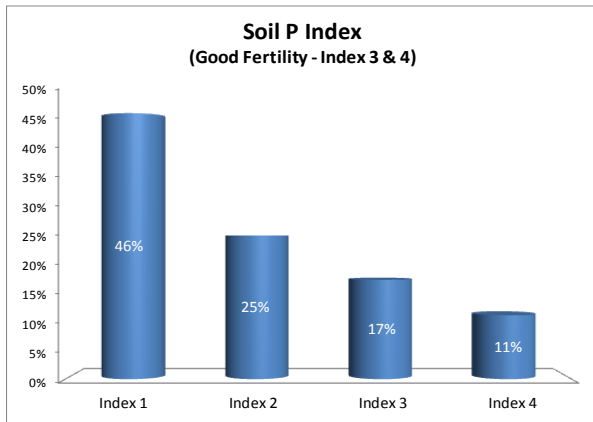

County	Leitrim
Year	2017
Enterprise	All Farms
Number of Samples	323

County	Leitrim
Year	2017
Enterprise	Drystock
Number of Samples	316