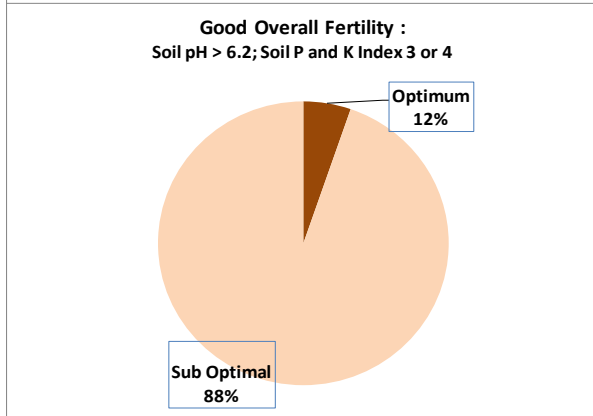

County	Leitrim
Year	2017
Enterprise	All Farms
Number of Samples	323

County	Leitrim
Year	2017
Enterprise	Drystock
Number of Samples	316