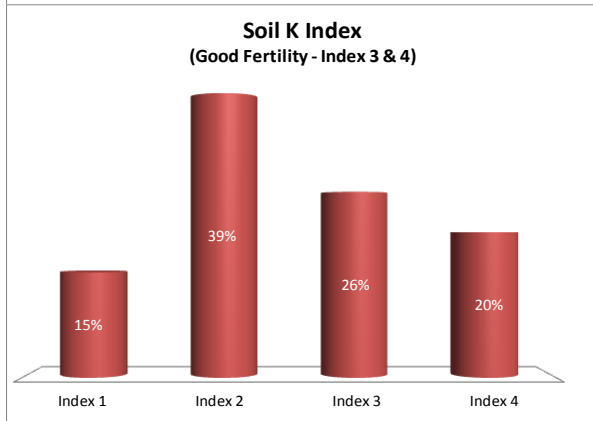

County	Leitrim
Year	2017
Enterprise	All Farms
Number of Samples	323

County	Leitrim
Year	2017
Enterprise	Drystock
Number of Samples	316