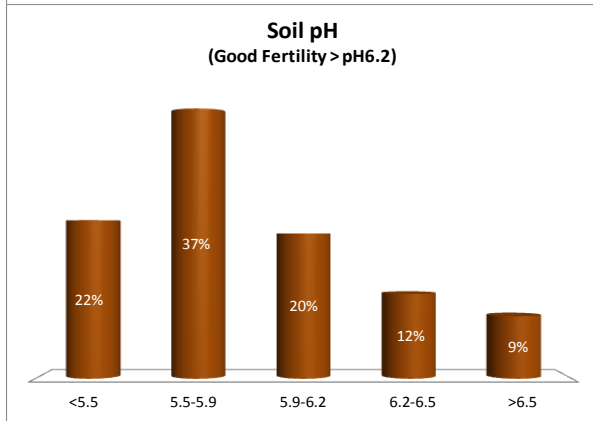

County	Leitrim
Year	2017
Enterprise	All Farms
Number of Samples	323

County	Leitrim
Year	2017
Enterprise	Drystock
Number of Samples	316