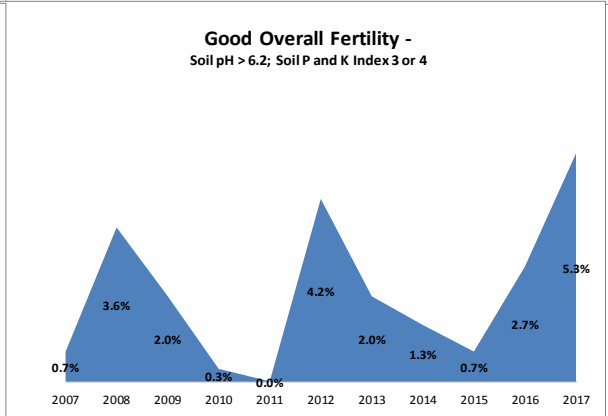

County	Leitrim
Year	2017
Enterprise	All Farms
Number of Samples	323

County	Leitrim
Year	2017
Enterprise	Drystock
Number of Samples	316