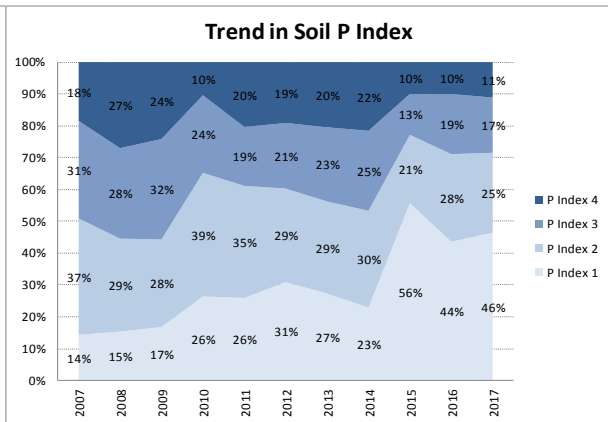

County	Leitrim
Year	2017
Enterprise	All Farms
Number of Samples	323

County	Leitrim
Year	2017
Enterprise	Drystock
Number of Samples	316