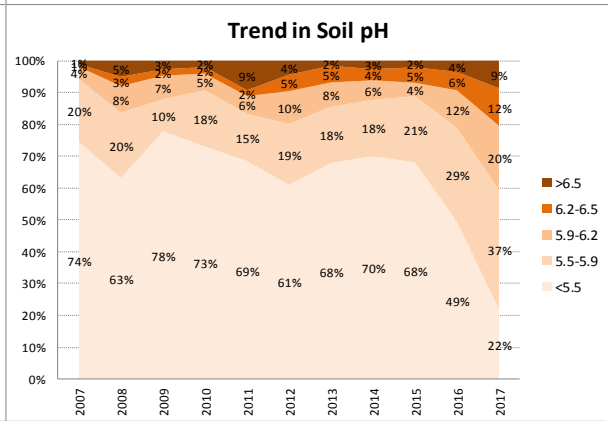

County	Leitrim
Year	2017
Enterprise	All Farms
Number of Samples	323

County	Leitrim
Year	2017
Enterprise	Drystock
Number of Samples	316