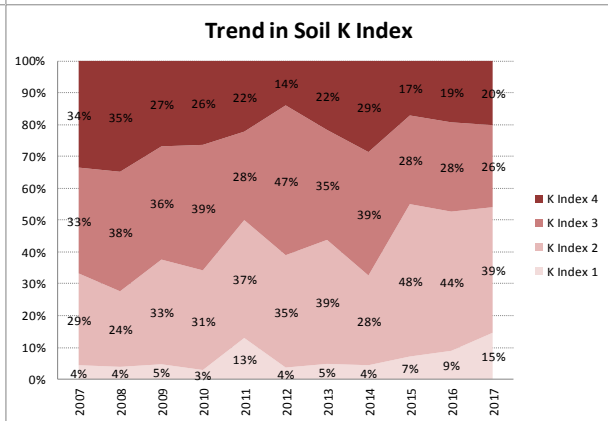

County	Leitrim
Year	2017
Enterprise	All Farms
Number of Samples	323

County	Leitrim
Year	2017
Enterprise	Drystock
Number of Samples	316