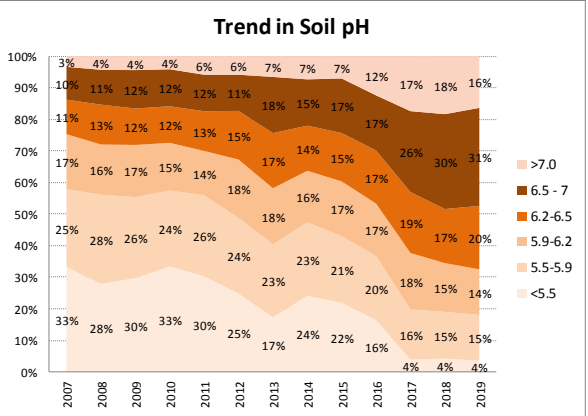

County	Limerick
Year	2019
Enterprise	All Farms
Number of Samples	3,385

County	Limerick
Year	2019
Enterprise	Drystock
Number of Samples	304