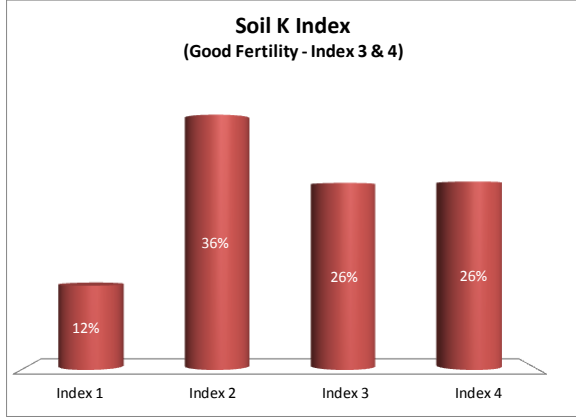

County	Limerick
Year	2019
Enterprise	All Farms
Number of Samples	3,385

County	Limerick
Year	2019
Enterprise	Drystock
Number of Samples	304