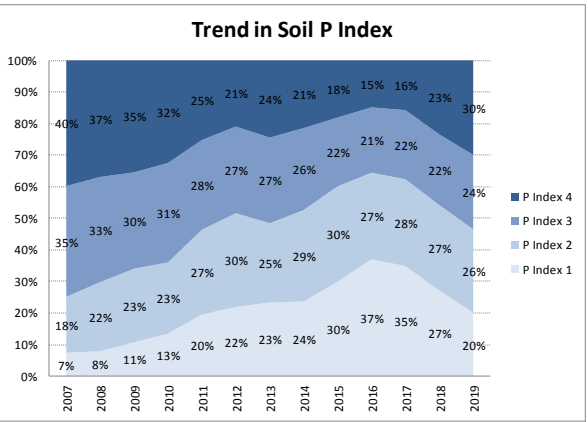

County	Limerick
Year	2019
Enterprise	All Farms
Number of Samples	3,385

County	Limerick
Year	2019
Enterprise	Drystock
Number of Samples	304