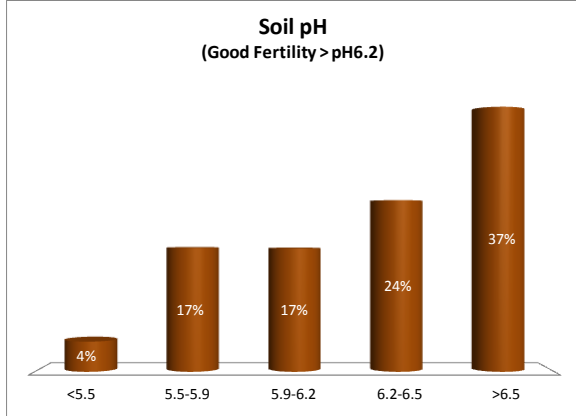

County	Limerick
Year	2019
Enterprise	All Farms
Number of Samples	3,385

County	Limerick
Year	2019
Enterprise	Drystock
Number of Samples	304