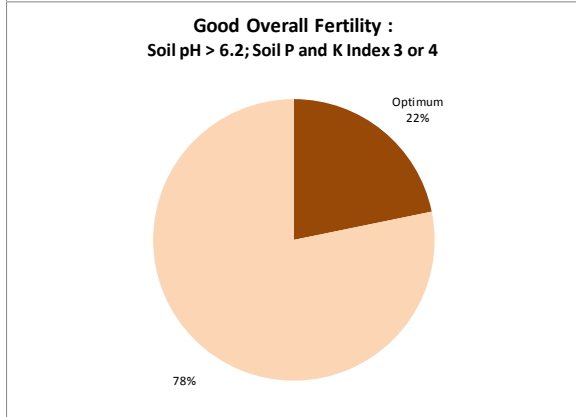

County	Limerick
Year	2019
Enterprise	All Farms
Number of Samples	3,385

County	Limerick
Year	2019
Enterprise	Drystock
Number of Samples	304