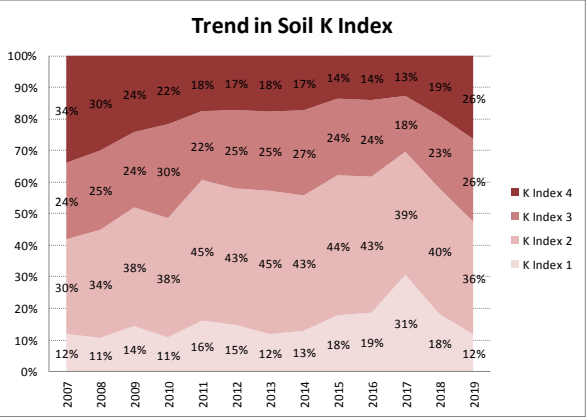

County	Limerick
Year	2019
Enterprise	All Farms
Number of Samples	3,385

County	Limerick
Year	2019
Enterprise	Drystock
Number of Samples	304