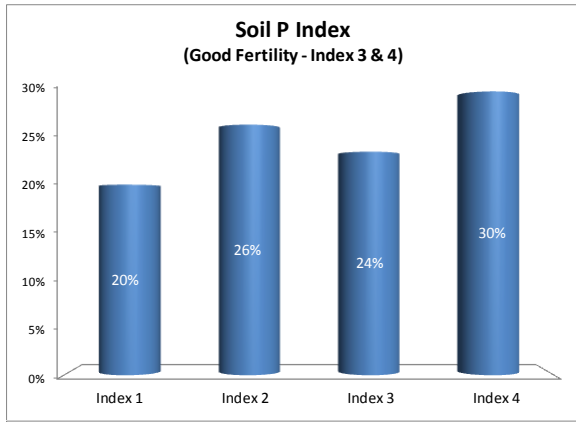

County	Limerick
Year	2019
Enterprise	All Farms
Number of Samples	3,385

County	Limerick
Year	2019
Enterprise	Drystock
Number of Samples	304