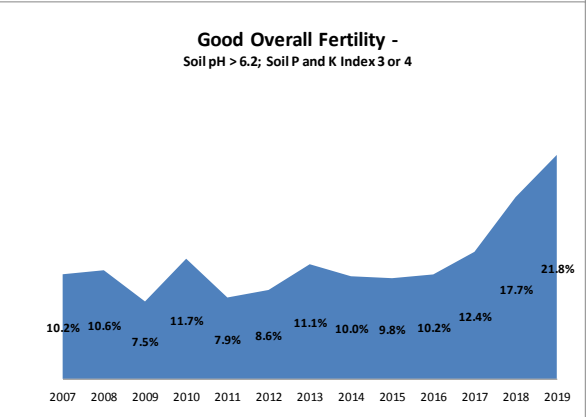

County	Limerick
Year	2019
Enterprise	All Farms
Number of Samples	3,385

County	Limerick
Year	2019
Enterprise	Drystock
Number of Samples	304