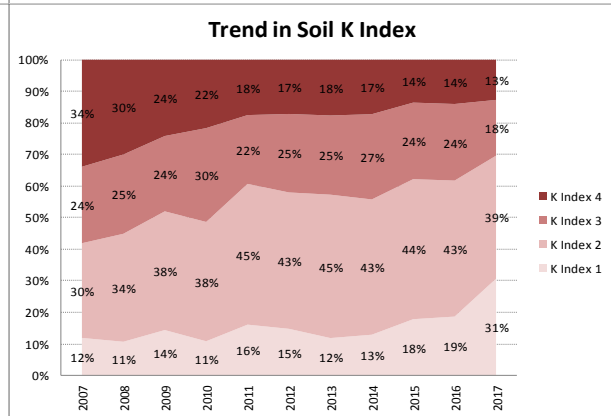

County	Limerick
Year	2017
Enterprise	Dairy
Number of Samples	2,310

County	Limerick
Year	2017
Enterprise	Drystock
Number of Samples	790