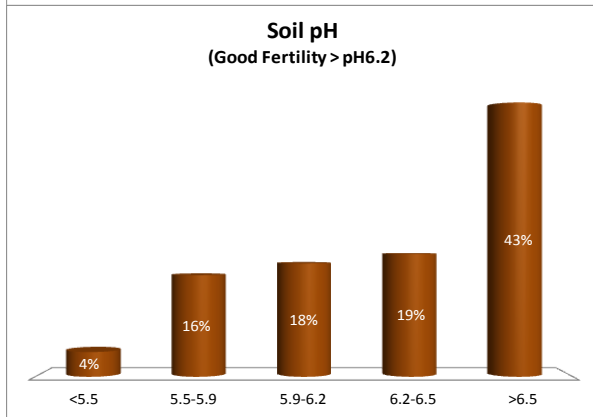

County	Limerick
Year	2017
Enterprise	Dairy
Number of Samples	2,310

County	Limerick
Year	2017
Enterprise	Drystock
Number of Samples	790