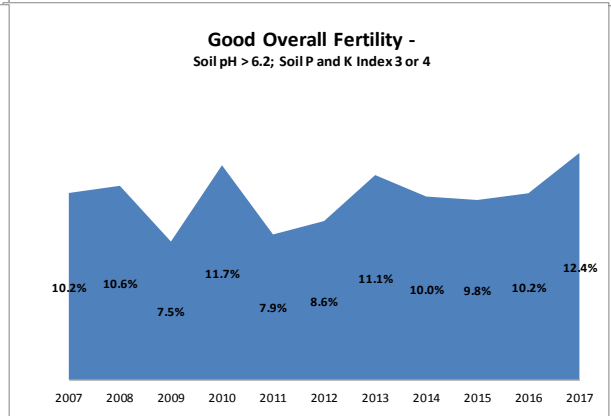

County	Limerick
Year	2017
Enterprise	Dairy
Number of Samples	2,310

County	Limerick
Year	2017
Enterprise	Drystock
Number of Samples	790