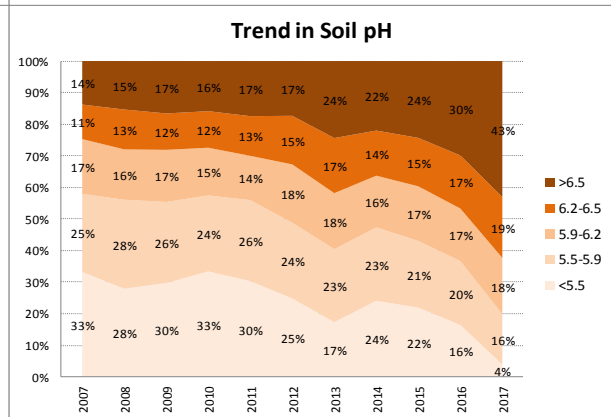

County	Limerick
Year	2017
Enterprise	Dairy
Number of Samples	2,310

County	Limerick
Year	2017
Enterprise	Drystock
Number of Samples	790