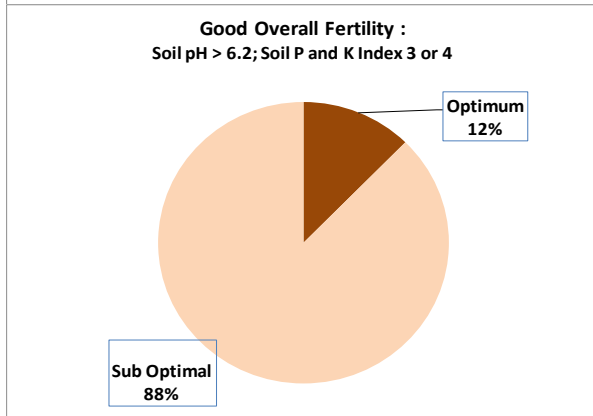

County	Limerick
Year	2017
Enterprise	Dairy
Number of Samples	2,310

County	Limerick
Year	2017
Enterprise	Drystock
Number of Samples	790