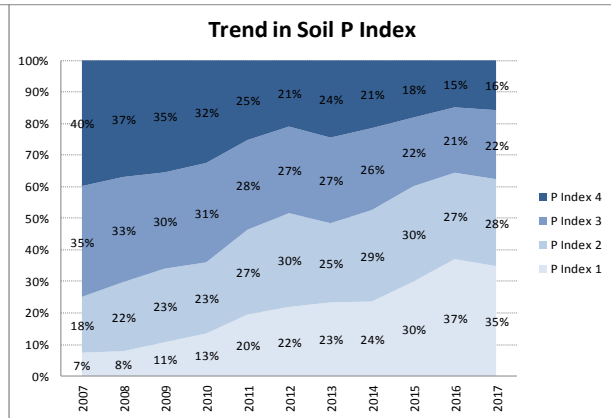

County	Limerick
Year	2017
Enterprise	Dairy
Number of Samples	2,310

County	Limerick
Year	2017
Enterprise	Drystock
Number of Samples	790