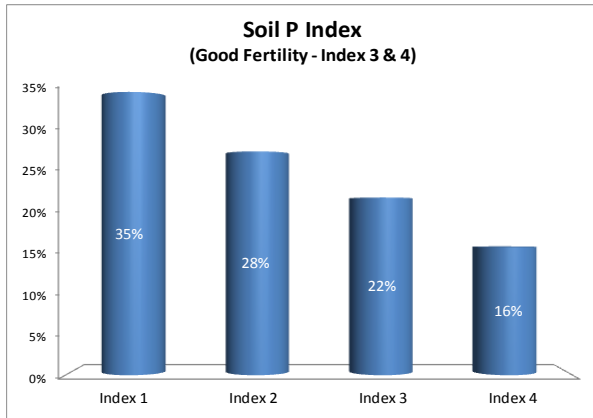

County	Limerick
Year	2017
Enterprise	Dairy
Number of Samples	2,310

County	Limerick
Year	2017
Enterprise	Drystock
Number of Samples	790