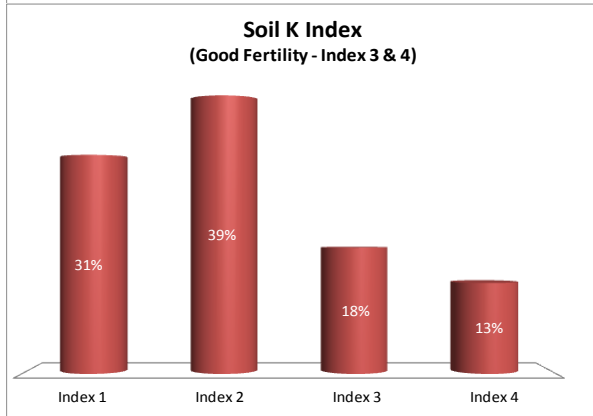

County	Limerick
Year	2017
Enterprise	Dairy
Number of Samples	2,310

County	Limerick
Year	2017
Enterprise	Drystock
Number of Samples	790