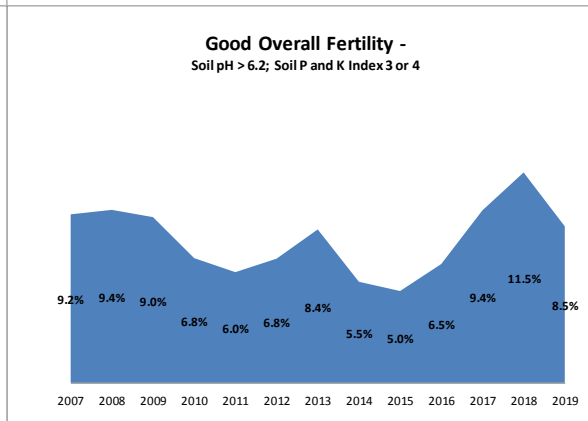

# Soil Analysis Status and Trends

County	Longford
Year	2019
Enterprise	All Farms
Number of Samples	161

# Soil Analysis Status and Trends

County	Longford
Year	2019
Enterprise	Drystock
Number of Samples	145