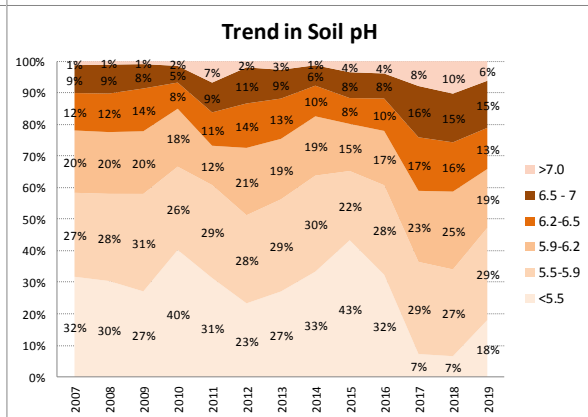

# Soil Analysis Status and Trends

County	Longford
Year	2019
Enterprise	All Farms
Number of Samples	161

# Soil Analysis Status and Trends

County	Longford
Year	2019
Enterprise	Drystock
Number of Samples	145