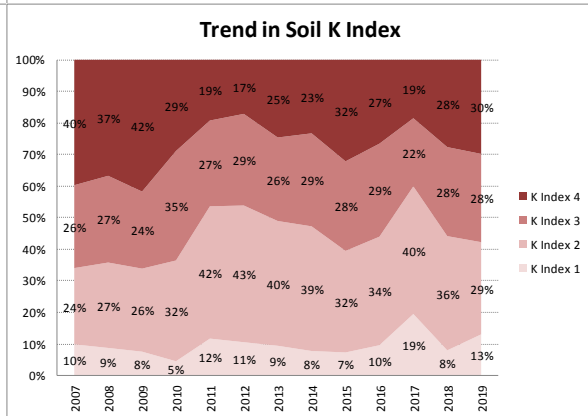

# Soil Analysis Status and Trends

County	Longford
Year	2019
Enterprise	All Farms
Number of Samples	161

# Soil Analysis Status and Trends

County	Longford
Year	2019
Enterprise	Drystock
Number of Samples	145