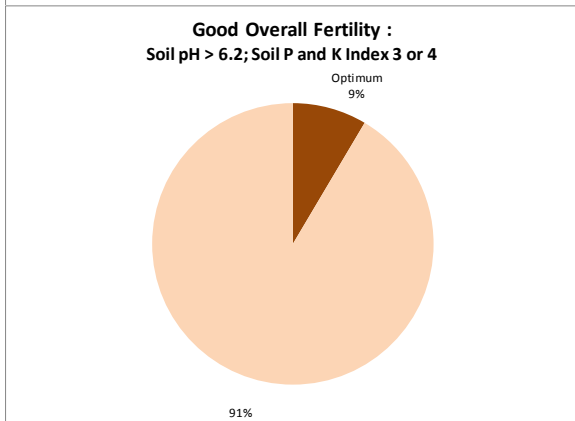

# Soil Analysis Status and Trends

County	Longford
Year	2019
Enterprise	All Farms
Number of Samples	161

# Soil Analysis Status and Trends

County	Longford
Year	2019
Enterprise	Drystock
Number of Samples	145