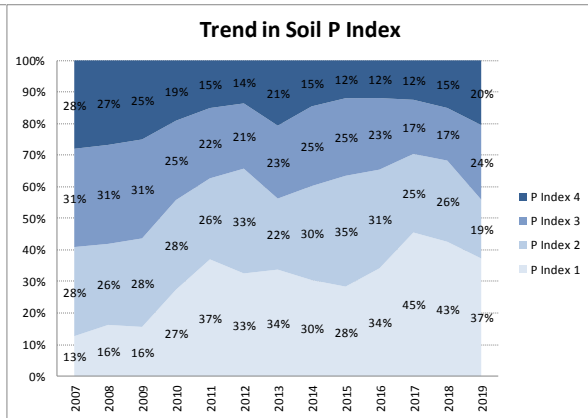

# Soil Analysis Status and Trends

County	Longford
Year	2019
Enterprise	All Farms
Number of Samples	161

# Soil Analysis Status and Trends

County	Longford
Year	2019
Enterprise	Drystock
Number of Samples	145