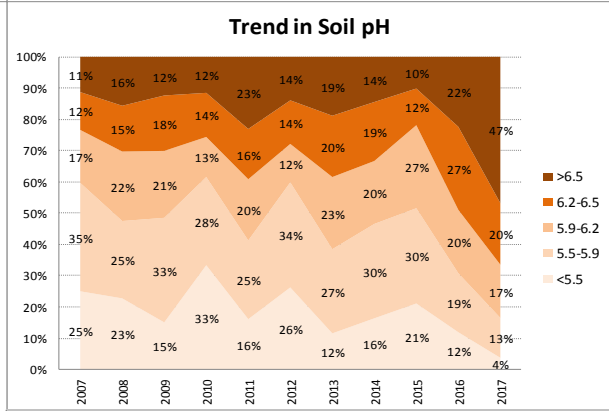

County	Louth
Year	2017
Enterprise	All Farms
Number of Samples	832

County	Louth
Year	2017
Enterprise	Dairy
Number of Samples	187

County	Louth
Year	2017
Enterprise	Drystock
Number of Samples	355