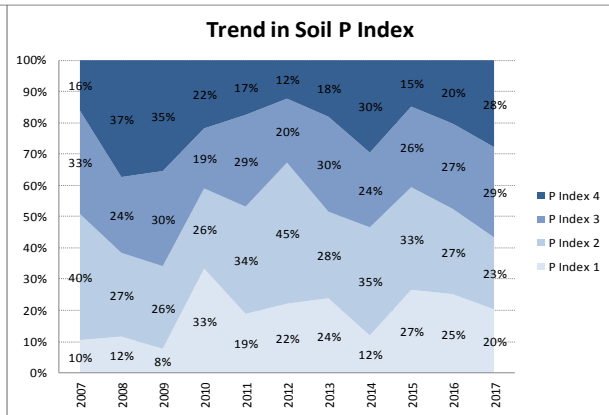

County	Louth
Year	2017
Enterprise	All Farms
Number of Samples	832

County	Louth
Year	2017
Enterprise	Dairy
Number of Samples	187

County	Louth
Year	2017
Enterprise	Drystock
Number of Samples	355