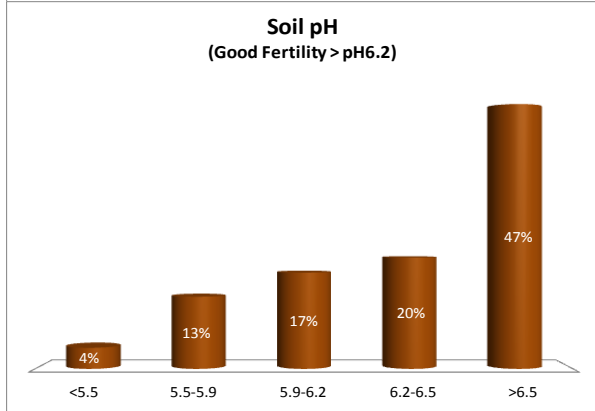

County	Louth
Year	2017
Enterprise	All Farms
Number of Samples	832

County	Louth
Year	2017
Enterprise	Dairy
Number of Samples	187

County	Louth
Year	2017
Enterprise	Drystock
Number of Samples	355