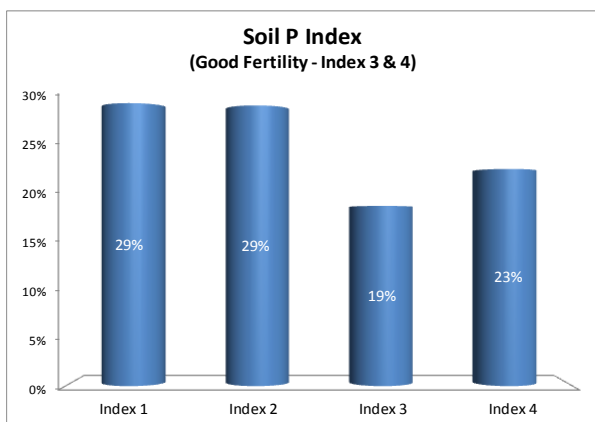

County	Louth
Year	2017
Enterprise	All Farms
Number of Samples	832

County	Louth
Year	2017
Enterprise	Dairy
Number of Samples	187

County	Louth
Year	2017
Enterprise	Drystock
Number of Samples	355