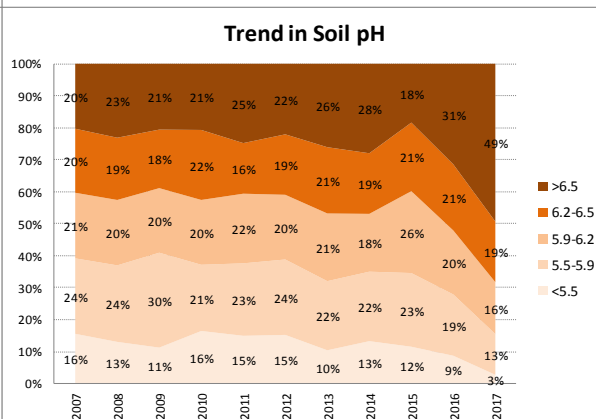

County	Louth
Year	2017
Enterprise	All Farms
Number of Samples	832

County	Louth
Year	2017
Enterprise	Dairy
Number of Samples	187

County	Louth
Year	2017
Enterprise	Drystock
Number of Samples	355