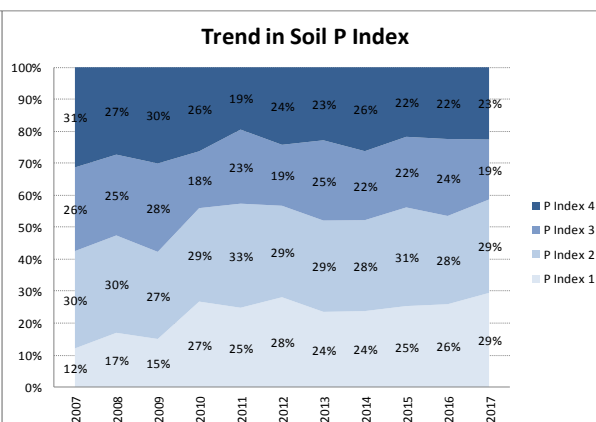

County	Louth
Year	2017
Enterprise	All Farms
Number of Samples	832

County	Louth
Year	2017
Enterprise	Dairy
Number of Samples	187

County	Louth
Year	2017
Enterprise	Drystock
Number of Samples	355