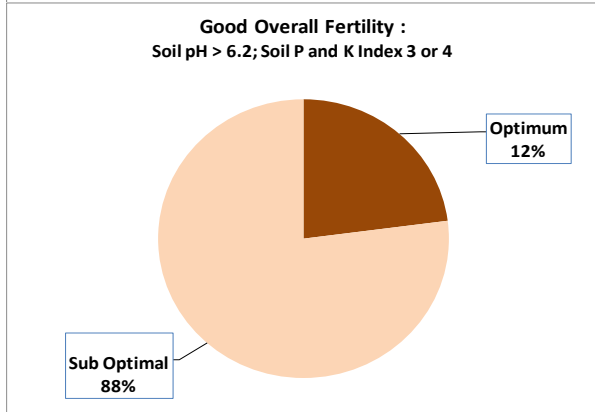

County	Louth
Year	2017
Enterprise	All Farms
Number of Samples	832

County	Louth
Year	2017
Enterprise	Dairy
Number of Samples	187

County	Louth
Year	2017
Enterprise	Drystock
Number of Samples	355