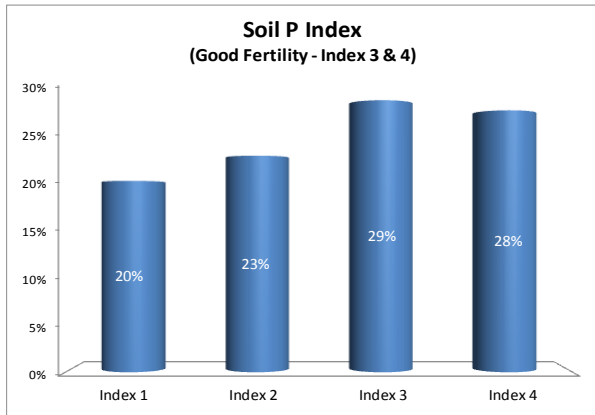

County	Louth
Year	2017
Enterprise	All Farms
Number of Samples	832

County	Louth
Year	2017
Enterprise	Dairy
Number of Samples	187

County	Louth
Year	2017
Enterprise	Drystock
Number of Samples	355