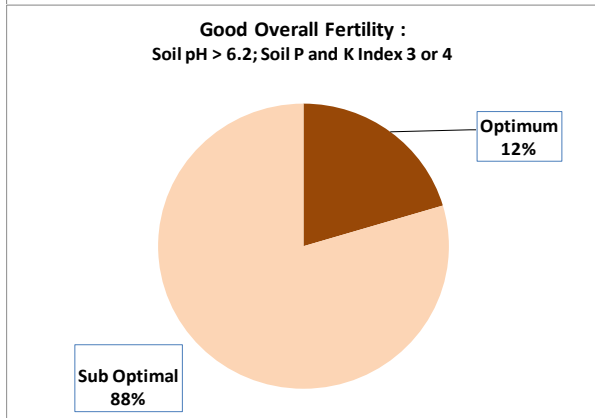

County	Louth
Year	2017
Enterprise	All Farms
Number of Samples	832

County	Louth
Year	2017
Enterprise	Dairy
Number of Samples	187

County	Louth
Year	2017
Enterprise	Drystock
Number of Samples	355