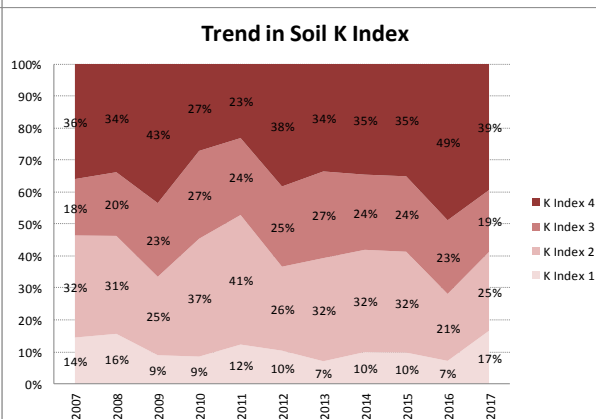

County	Louth
Year	2017
Enterprise	All Farms
Number of Samples	832

County	Louth
Year	2017
Enterprise	Dairy
Number of Samples	187

County	Louth
Year	2017
Enterprise	Drystock
Number of Samples	355