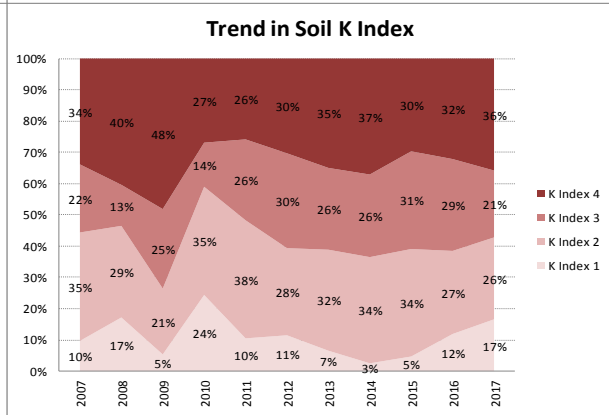

County	Louth
Year	2017
Enterprise	All Farms
Number of Samples	832

County	Louth
Year	2017
Enterprise	Dairy
Number of Samples	187

County	Louth
Year	2017
Enterprise	Drystock
Number of Samples	355