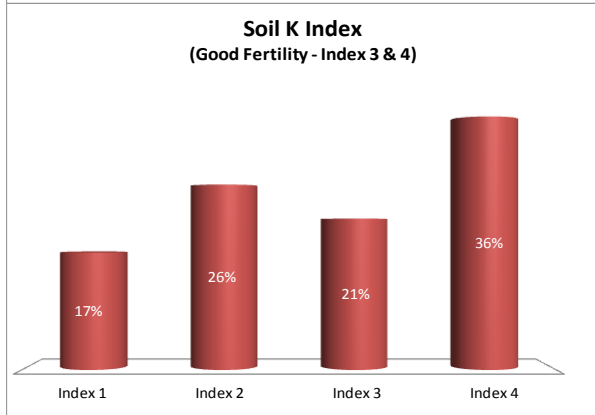

County	Louth
Year	2017
Enterprise	All Farms
Number of Samples	832

County	Louth
Year	2017
Enterprise	Dairy
Number of Samples	187

County	Louth
Year	2017
Enterprise	Drystock
Number of Samples	355