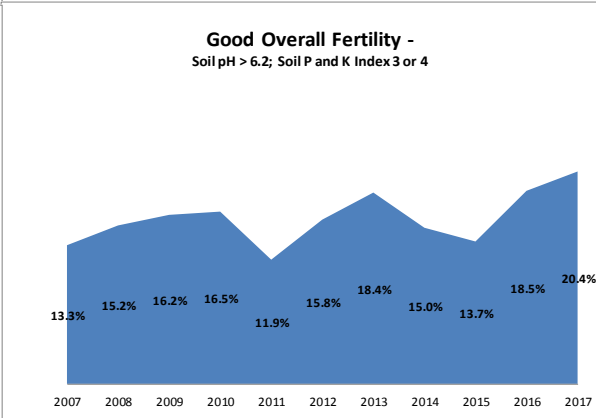

County	Louth
Year	2017
Enterprise	All Farms
Number of Samples	832

County	Louth
Year	2017
Enterprise	Dairy
Number of Samples	187

County	Louth
Year	2017
Enterprise	Drystock
Number of Samples	355