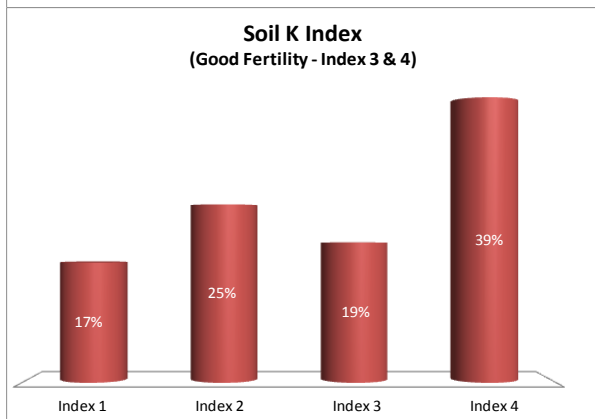

County	Louth
Year	2017
Enterprise	All Farms
Number of Samples	832

County	Louth
Year	2017
Enterprise	Dairy
Number of Samples	187

County	Louth
Year	2017
Enterprise	Drystock
Number of Samples	355