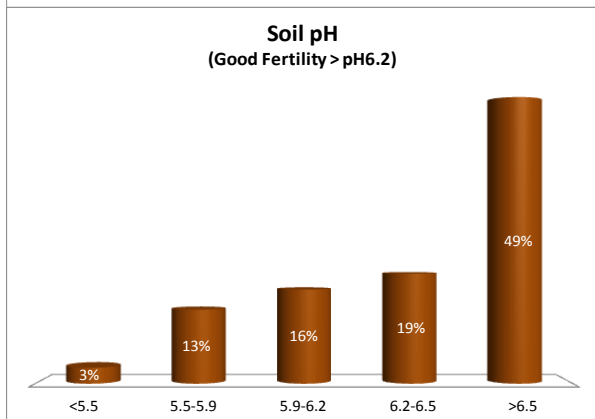

County	Louth
Year	2017
Enterprise	All Farms
Number of Samples	832

County	Louth
Year	2017
Enterprise	Dairy
Number of Samples	187

County	Louth
Year	2017
Enterprise	Drystock
Number of Samples	355