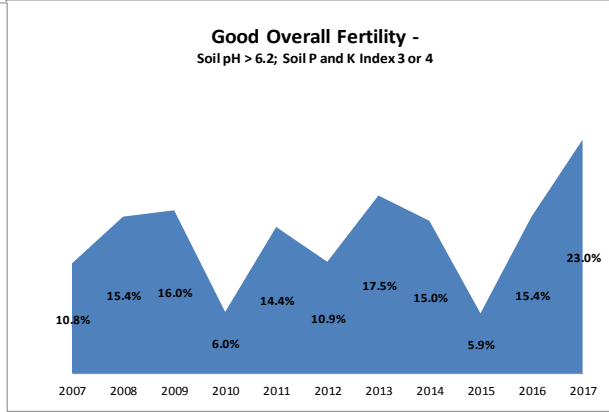

County	Louth
Year	2017
Enterprise	All Farms
Number of Samples	832

County	Louth
Year	2017
Enterprise	Dairy
Number of Samples	187

County	Louth
Year	2017
Enterprise	Drystock
Number of Samples	355