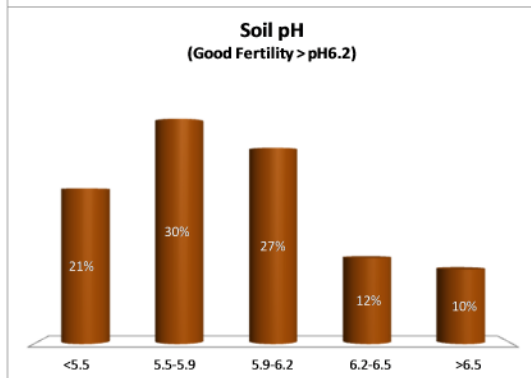

County	Louth
Year	2015
Enterprise	All Farms
Number of Samples	616

Louth
2015
Tillage
244