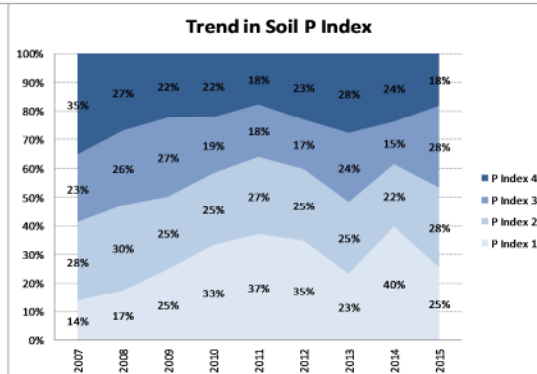

County	Louth
Year	2015
Enterprise	All Farms
Number of Samples	616

Louth
2015
Tillage
244