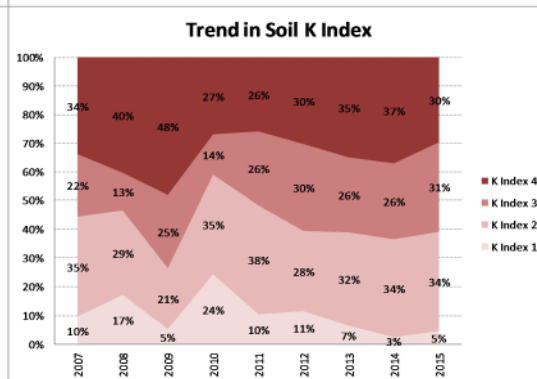

County	Louth
Year	2015
Enterprise	All Farms
Number of Samples	616

Louth
2015
Tillage
244