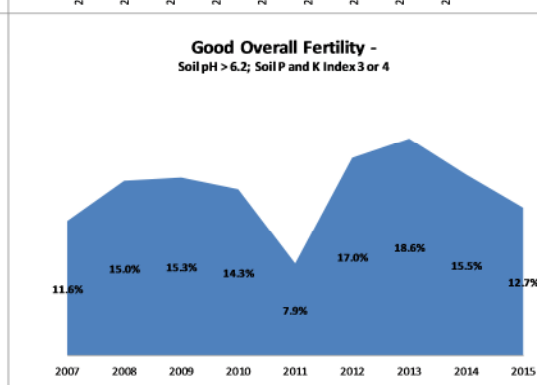

County	Louth
Year	2015
Enterprise	All Farms
Number of Samples	616

Louth
2015
Tillage
244