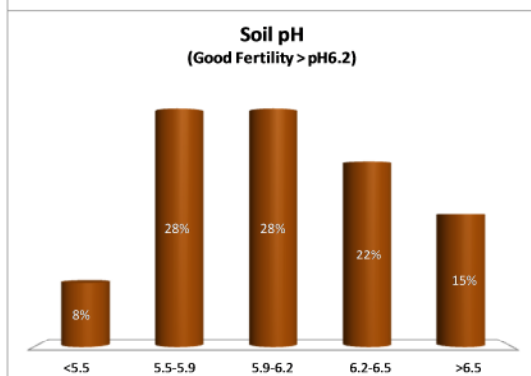

County	Louth
Year	2015
Enterprise	All Farms
Number of Samples	616

Louth
2015
Tillage
244