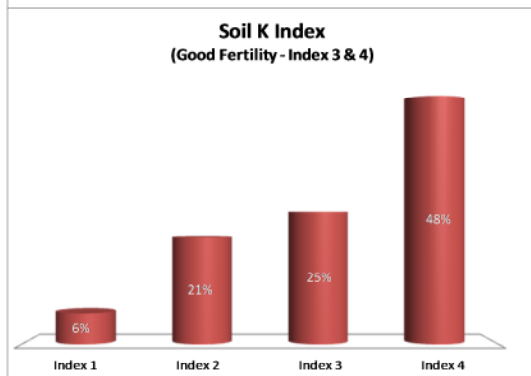

County	Louth
Year	2015
Enterprise	All Farms
Number of Samples	616

Louth
2015
Tillage
244