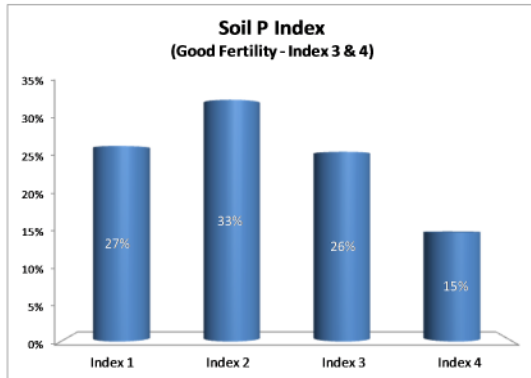

County	Louth
Year	2015
Enterprise	All Farms
Number of Samples	616

Louth
2015
Tillage
244