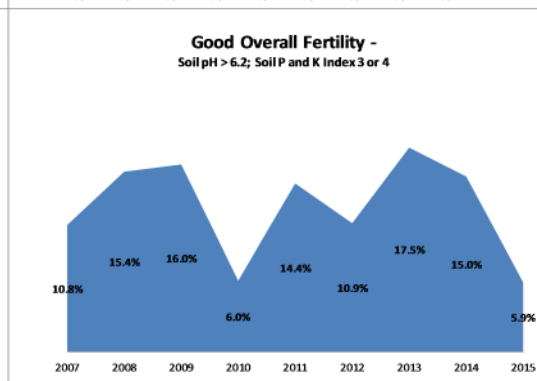

County	Louth
Year	2015
Enterprise	All Farms
Number of Samples	616

Louth
2015
Tillage
244