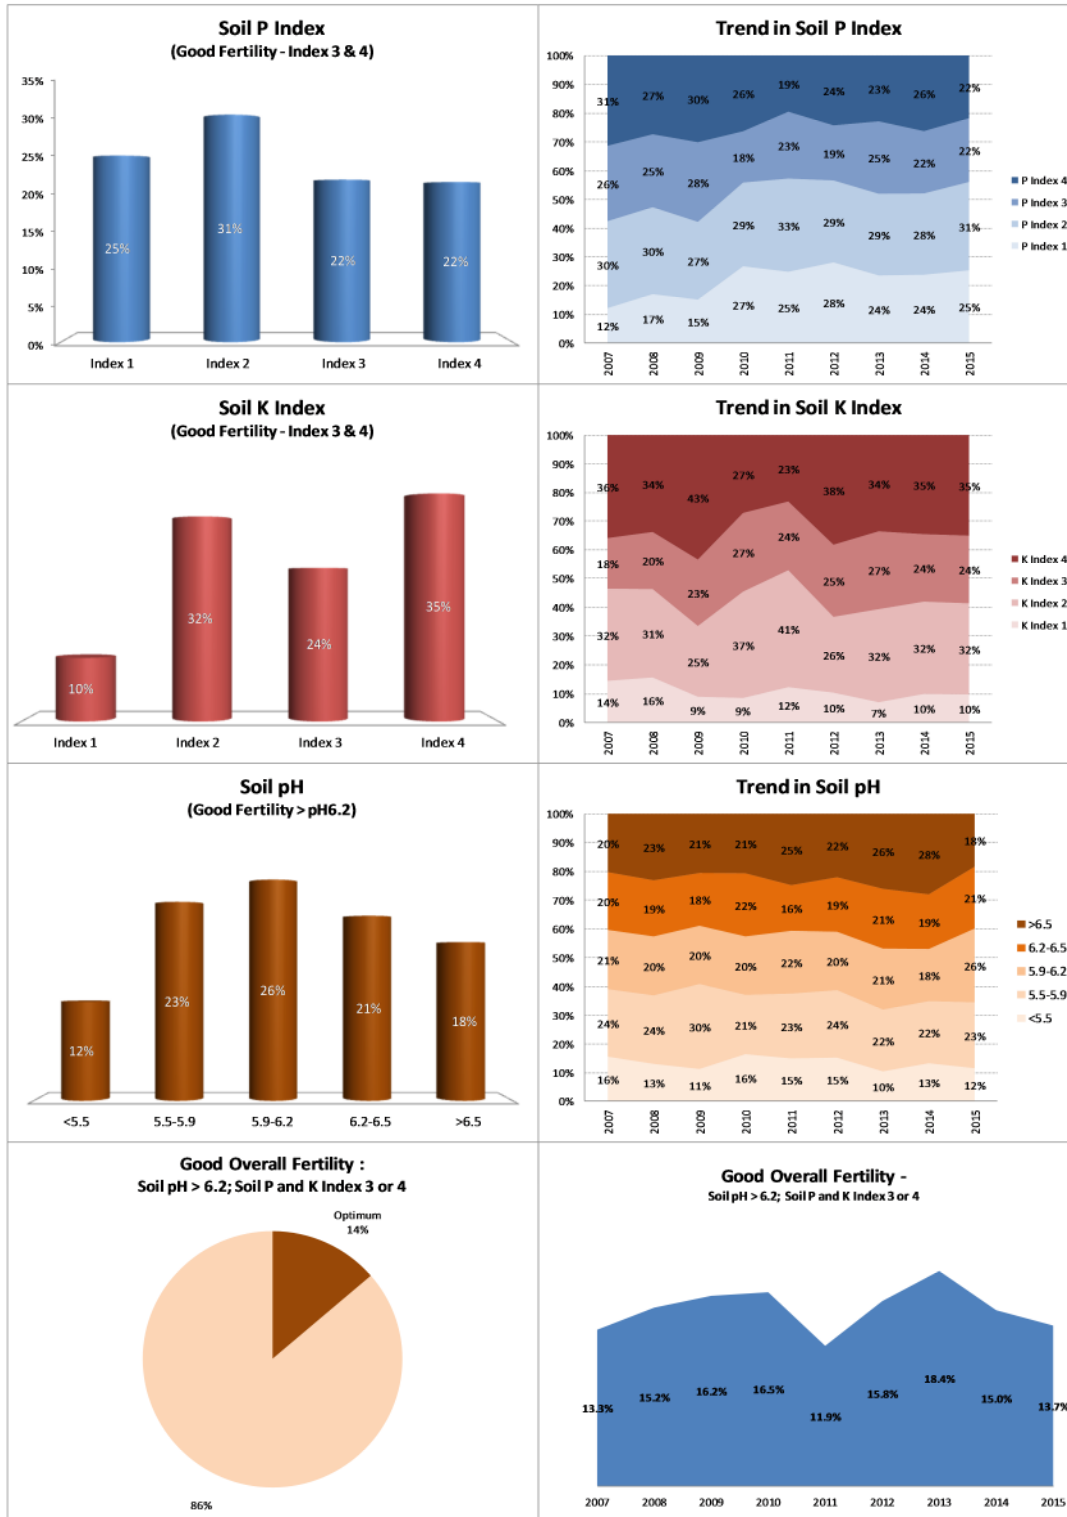

County	Louth
Year	2015
Enterprise	All Farms
Number of Samples	616

Louth
2015
Tillage
244