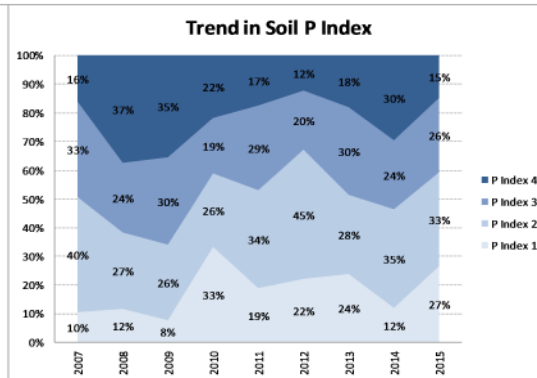

County	Louth
Year	2015
Enterprise	All Farms
Number of Samples	616

Louth
2015
Tillage
244