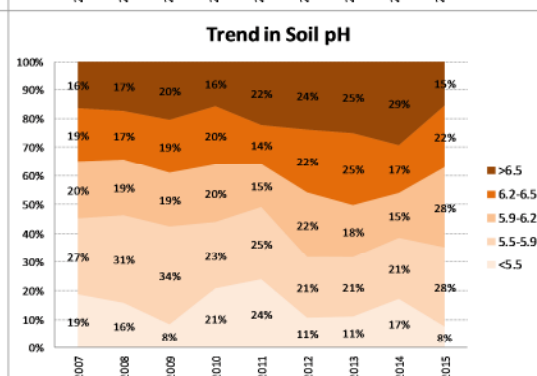

County	Louth
Year	2015
Enterprise	All Farms
Number of Samples	616

Louth
2015
Tillage
244