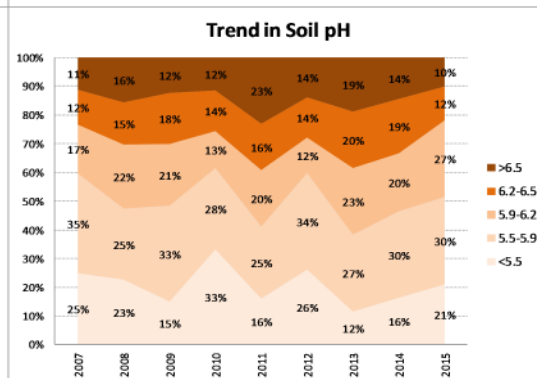

County	Louth
Year	2015
Enterprise	All Farms
Number of Samples	616

Louth
2015
Tillage
244