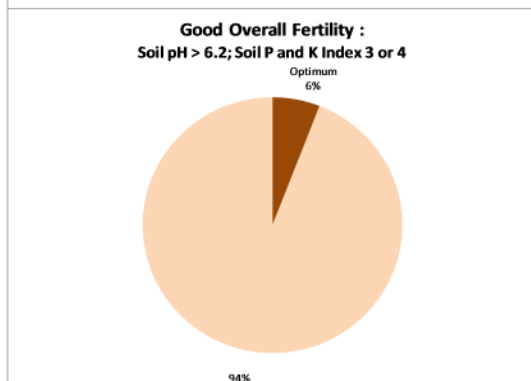

County	Louth
Year	2015
Enterprise	All Farms
Number of Samples	616

Louth
2015
Tillage
244