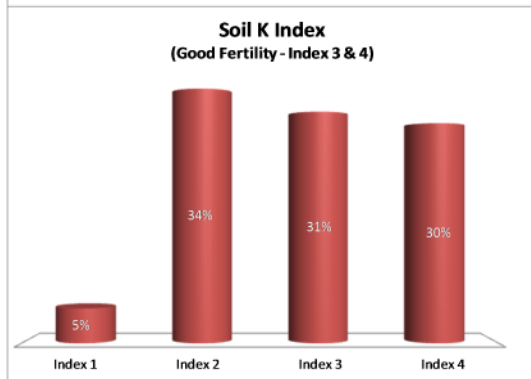

County	Louth
Year	2015
Enterprise	All Farms
Number of Samples	616

Louth
2015
Tillage
244