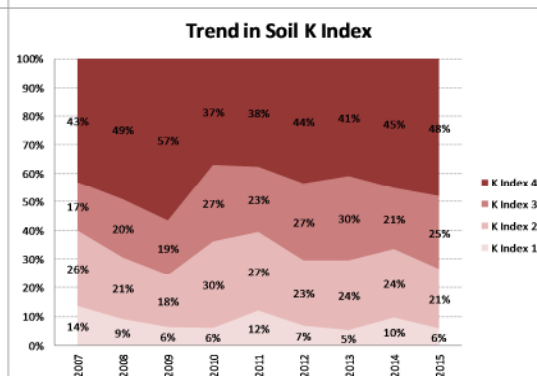

County	Louth
Year	2015
Enterprise	All Farms
Number of Samples	616

Louth
2015
Tillage
244