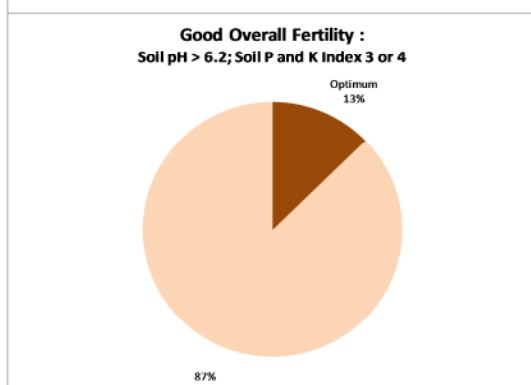

County	Louth
Year	2015
Enterprise	All Farms
Number of Samples	616

Louth
2015
Tillage
244