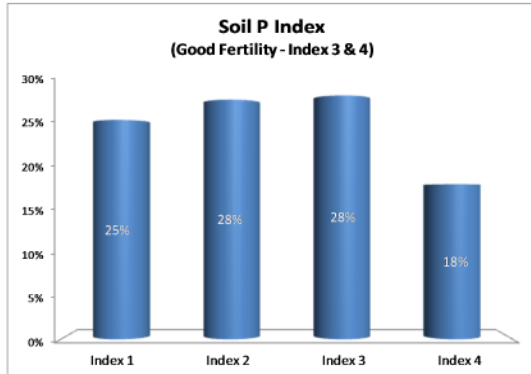

County	Louth
Year	2015
Enterprise	All Farms
Number of Samples	616

Louth
2015
Tillage
244