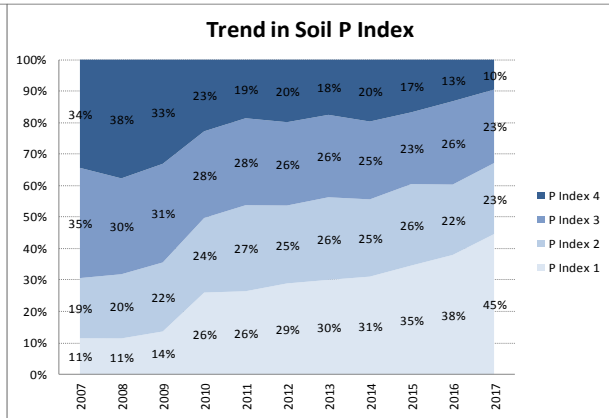

County	Mayo
Year	2017
Enterprise	All Farms
Number of Samples	3,320

County	Mayo
Year	2017
Enterprise	Dairy
Number of Samples	125

County	Mayo
Year	2017
Enterprise	Drystock
Number of Samples	3,155