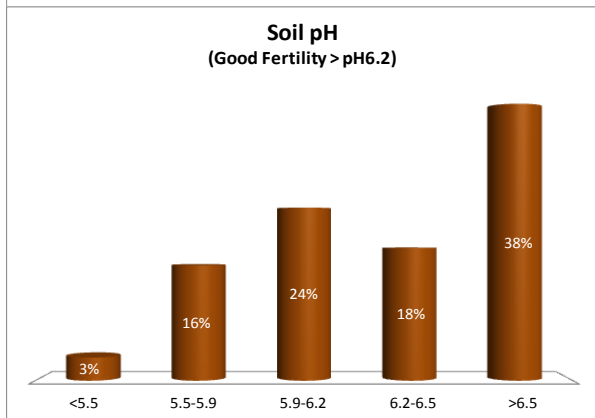

County	Mayo
Year	2017
Enterprise	All Farms
Number of Samples	3,320

County	Mayo
Year	2017
Enterprise	Dairy
Number of Samples	125

County	Mayo
Year	2017
Enterprise	Drystock
Number of Samples	3,155