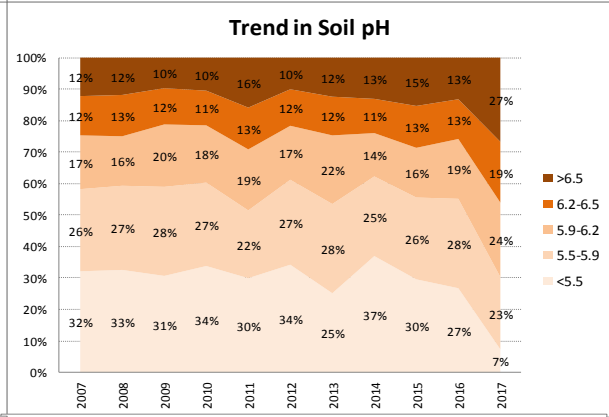

County	Mayo
Year	2017
Enterprise	All Farms
Number of Samples	3,320

County	Mayo
Year	2017
Enterprise	Dairy
Number of Samples	125

County	Mayo
Year	2017
Enterprise	Drystock
Number of Samples	3,155