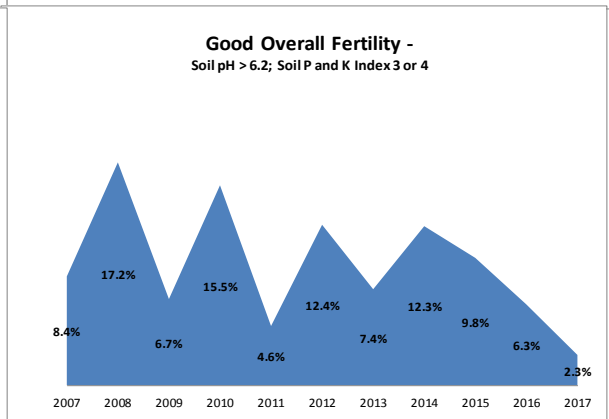

County	Mayo
Year	2017
Enterprise	All Farms
Number of Samples	3,320

County	Mayo
Year	2017
Enterprise	Dairy
Number of Samples	125

County	Mayo
Year	2017
Enterprise	Drystock
Number of Samples	3,155