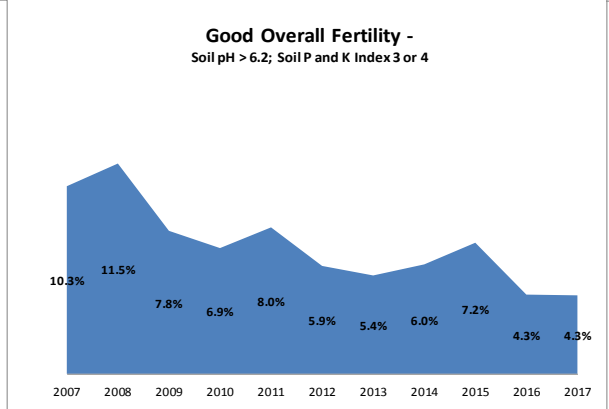

County	Mayo
Year	2017
Enterprise	All Farms
Number of Samples	3,320

County	Mayo
Year	2017
Enterprise	Dairy
Number of Samples	125

County	Mayo
Year	2017
Enterprise	Drystock
Number of Samples	3,155