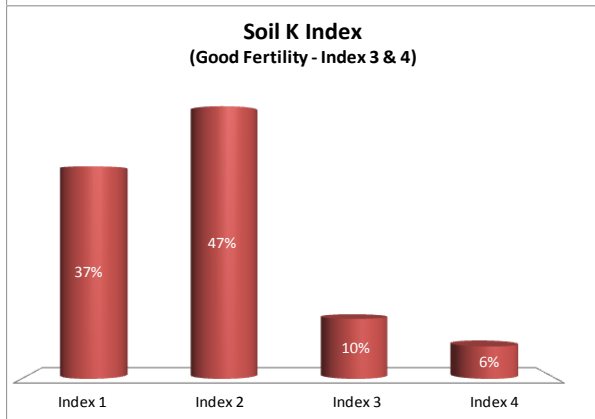

County	Mayo
Year	2017
Enterprise	All Farms
Number of Samples	3,320

County	Mayo
Year	2017
Enterprise	Dairy
Number of Samples	125

County	Mayo
Year	2017
Enterprise	Drystock
Number of Samples	3,155