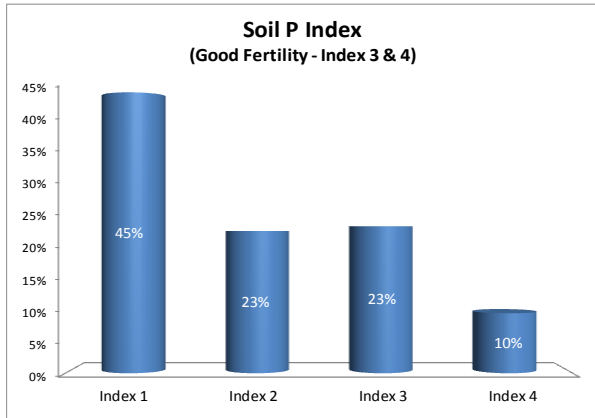

County	Mayo
Year	2017
Enterprise	All Farms
Number of Samples	3,320

County	Mayo
Year	2017
Enterprise	Dairy
Number of Samples	125

County	Mayo
Year	2017
Enterprise	Drystock
Number of Samples	3,155