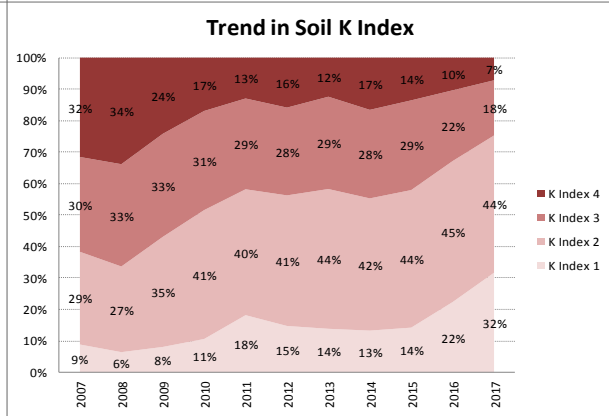

County	Mayo
Year	2017
Enterprise	All Farms
Number of Samples	3,320

County	Mayo
Year	2017
Enterprise	Dairy
Number of Samples	125

County	Mayo
Year	2017
Enterprise	Drystock
Number of Samples	3,155