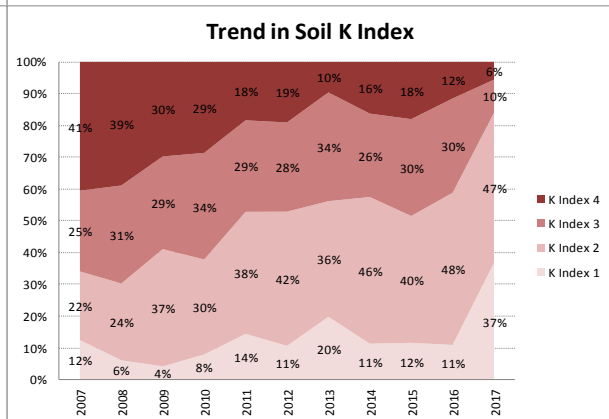

County	Mayo
Year	2017
Enterprise	All Farms
Number of Samples	3,320

County	Mayo
Year	2017
Enterprise	Dairy
Number of Samples	125

County	Mayo
Year	2017
Enterprise	Drystock
Number of Samples	3,155