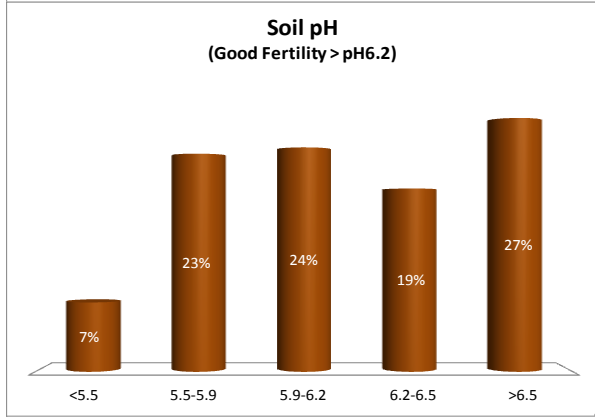

County	Mayo
Year	2017
Enterprise	All Farms
Number of Samples	3,320

County	Mayo
Year	2017
Enterprise	Dairy
Number of Samples	125

County	Mayo
Year	2017
Enterprise	Drystock
Number of Samples	3,155