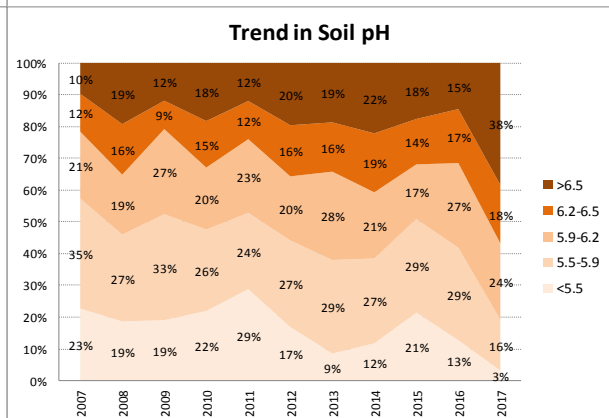

County	Mayo
Year	2017
Enterprise	All Farms
Number of Samples	3,320

County	Mayo
Year	2017
Enterprise	Dairy
Number of Samples	125

County	Mayo
Year	2017
Enterprise	Drystock
Number of Samples	3,155