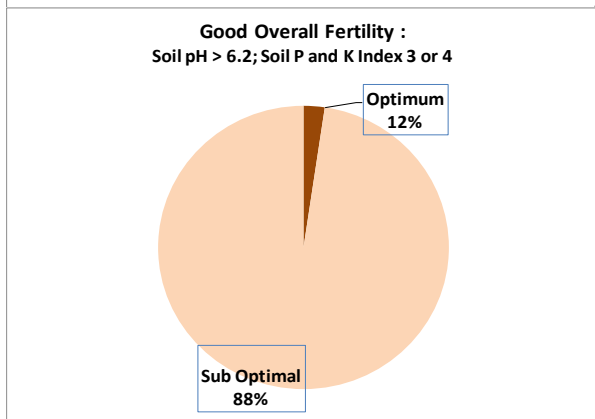

County	Mayo
Year	2017
Enterprise	All Farms
Number of Samples	3,320

County	Mayo
Year	2017
Enterprise	Dairy
Number of Samples	125

County	Mayo
Year	2017
Enterprise	Drystock
Number of Samples	3,155