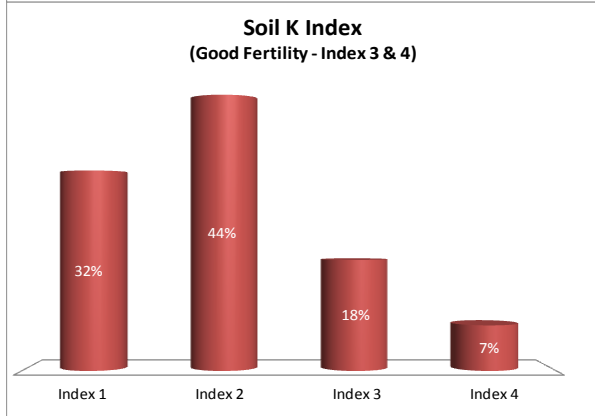

County	Mayo
Year	2017
Enterprise	All Farms
Number of Samples	3,320

County	Mayo
Year	2017
Enterprise	Dairy
Number of Samples	125

County	Mayo
Year	2017
Enterprise	Drystock
Number of Samples	3,155