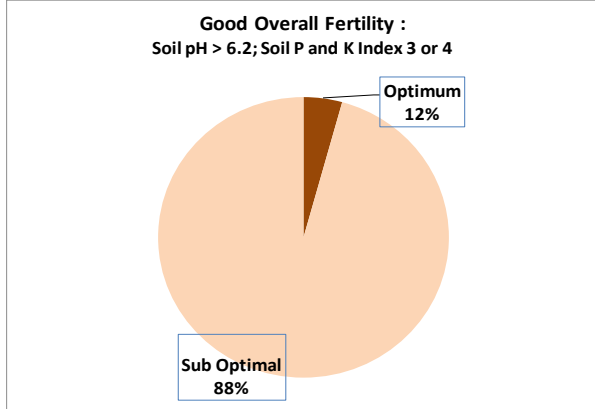

County	Mayo
Year	2017
Enterprise	All Farms
Number of Samples	3,320

County	Mayo
Year	2017
Enterprise	Dairy
Number of Samples	125

County	Mayo
Year	2017
Enterprise	Drystock
Number of Samples	3,155