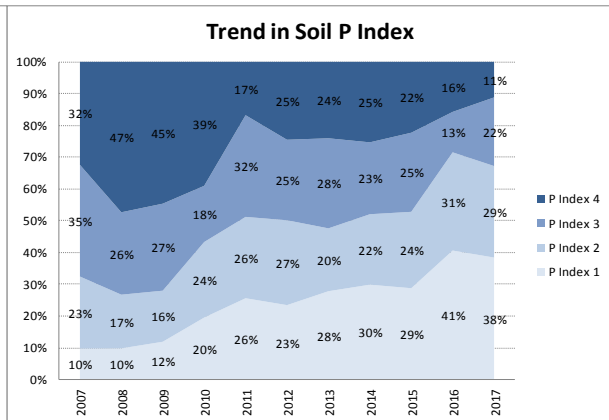

County	Mayo
Year	2017
Enterprise	All Farms
Number of Samples	3,320

County	Mayo
Year	2017
Enterprise	Dairy
Number of Samples	125

County	Mayo
Year	2017
Enterprise	Drystock
Number of Samples	3,155