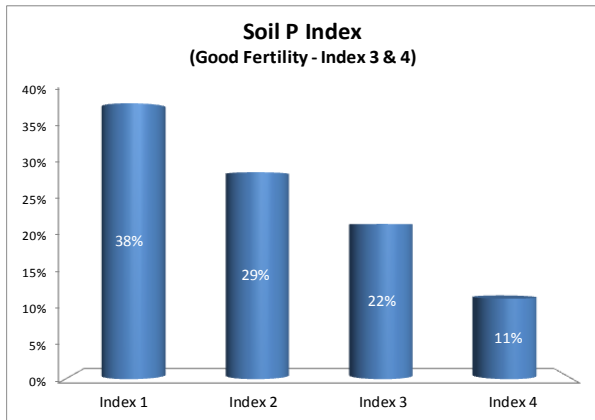

County	Mayo
Year	2017
Enterprise	All Farms
Number of Samples	3,320

County	Mayo
Year	2017
Enterprise	Dairy
Number of Samples	125

County	Mayo
Year	2017
Enterprise	Drystock
Number of Samples	3,155