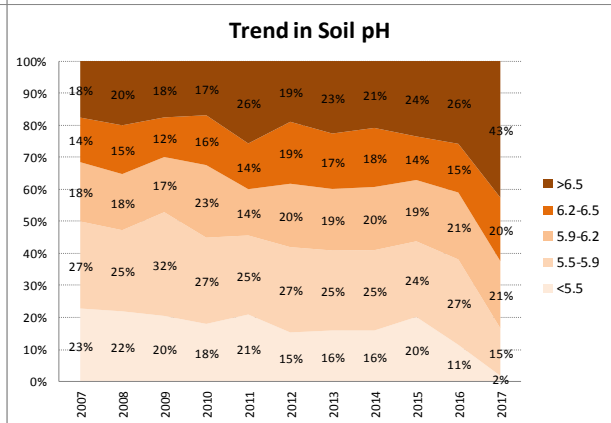

Soil Analysis Status and Trends

County	Meath
Year	2017
Enterprise	All Farms
Number of Samples	1,615

Soil Analysis Status and Trends

County	Meath
Year	2017
Enterprise	Dairy
Number of Samples	499