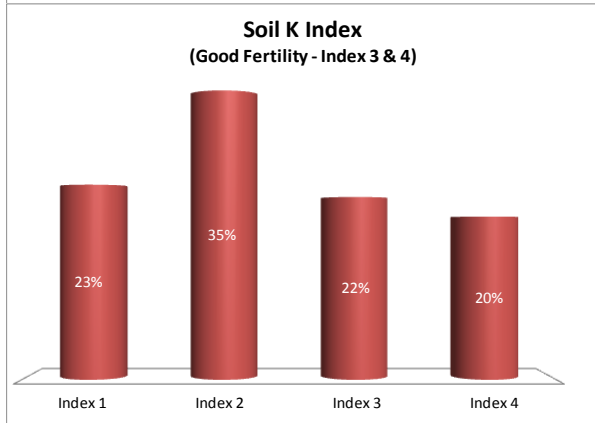

Soil Analysis Status and Trends

County	Meath
Year	2017
Enterprise	All Farms
Number of Samples	1,615

Soil Analysis Status and Trends

County	Meath
Year	2017
Enterprise	Dairy
Number of Samples	499