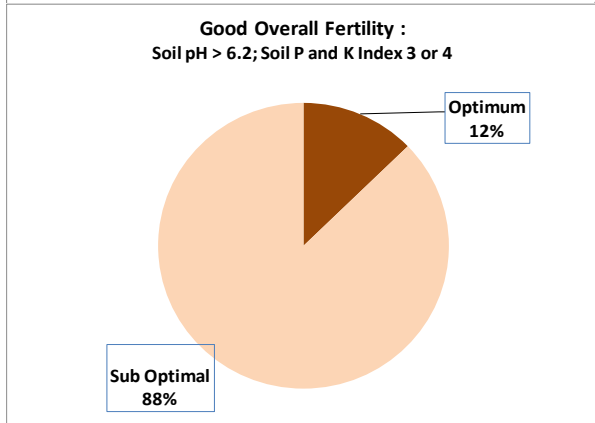

Soil Analysis Status and Trends

County	Meath
Year	2017
Enterprise	All Farms
Number of Samples	1,615

Soil Analysis Status and Trends

County	Meath
Year	2017
Enterprise	Dairy
Number of Samples	499