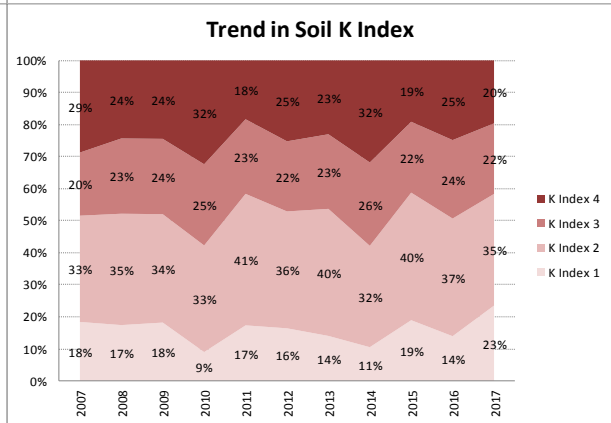

Soil Analysis Status and Trends

County	Meath
Year	2017
Enterprise	All Farms
Number of Samples	1,615

Soil Analysis Status and Trends

County	Meath
Year	2017
Enterprise	Dairy
Number of Samples	499