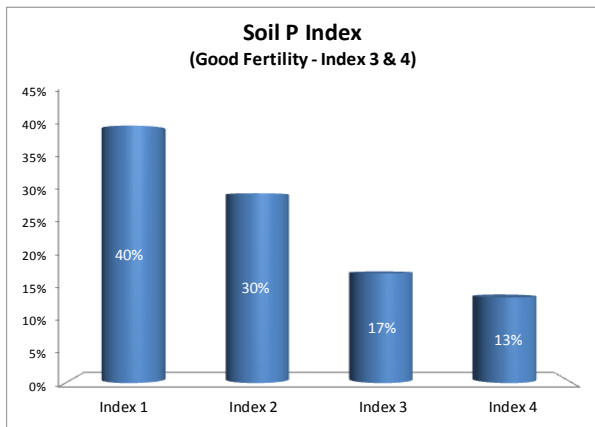

Soil Analysis Status and Trends

County	Meath
Year	2017
Enterprise	All Farms
Number of Samples	1,615

Soil Analysis Status and Trends

County	Meath
Year	2017
Enterprise	Dairy
Number of Samples	499