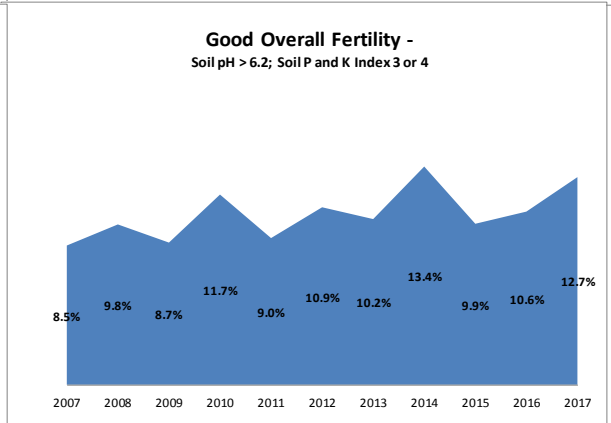

Soil Analysis Status and Trends

County	Meath
Year	2017
Enterprise	All Farms
Number of Samples	1,615

Soil Analysis Status and Trends

County	Meath
Year	2017
Enterprise	Dairy
Number of Samples	499