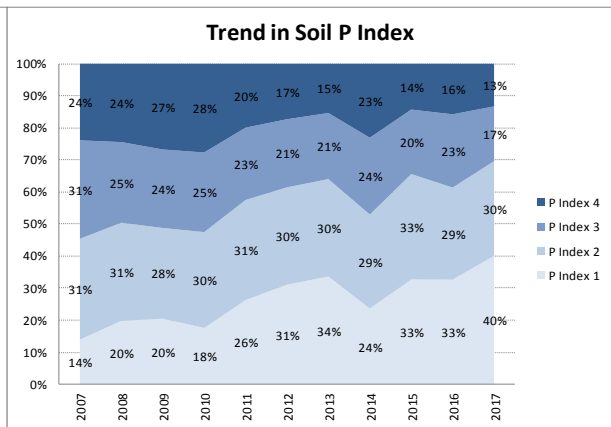

Soil Analysis Status and Trends

County	Meath
Year	2017
Enterprise	All Farms
Number of Samples	1,615

Soil Analysis Status and Trends

County	Meath
Year	2017
Enterprise	Dairy
Number of Samples	499