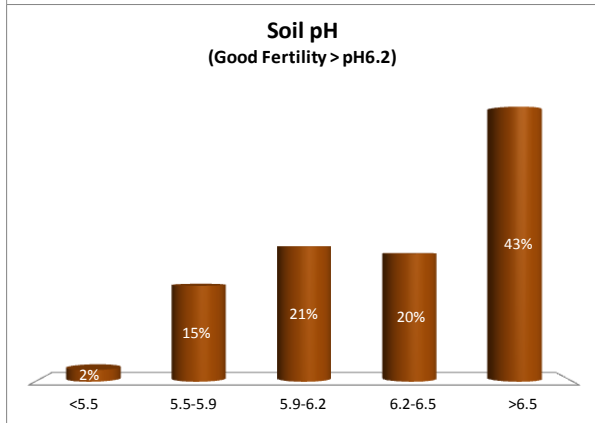

Soil Analysis Status and Trends

County	Meath
Year	2017
Enterprise	All Farms
Number of Samples	1,615

Soil Analysis Status and Trends

County	Meath
Year	2017
Enterprise	Dairy
Number of Samples	499