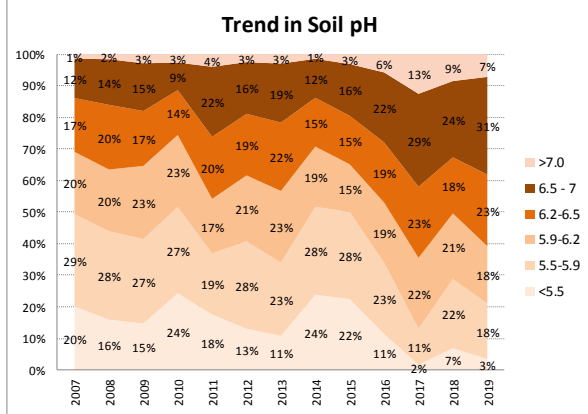

County	Monaghan
Year	2019
Enterprise	All Farms
Number of Samples	665

County	Monaghan
Year	2019
Enterprise	Dairy
Number of Samples	480

County	Monaghan
Year	2019
Enterprise	Drystock
Number of Samples	164