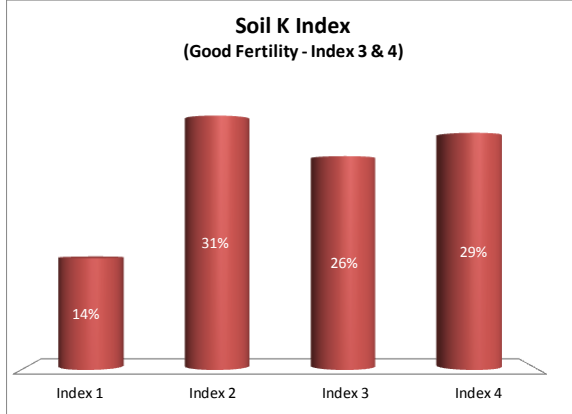

County	Monaghan
Year	2019
Enterprise	All Farms
Number of Samples	665

County	Monaghan
Year	2019
Enterprise	Dairy
Number of Samples	480

County	Monaghan
Year	2019
Enterprise	Drystock
Number of Samples	164