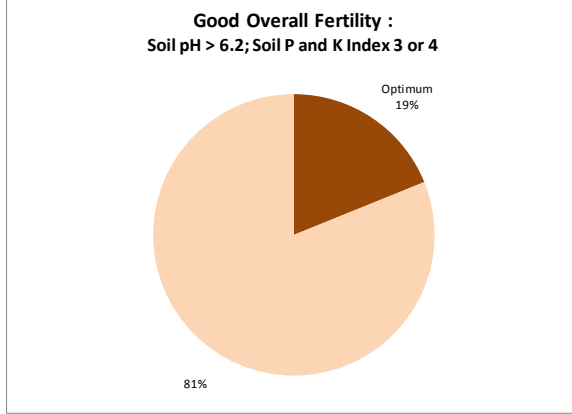

County	Monaghan
Year	2019
Enterprise	All Farms
Number of Samples	665

County	Monaghan
Year	2019
Enterprise	Dairy
Number of Samples	480

County	Monaghan
Year	2019
Enterprise	Drystock
Number of Samples	164