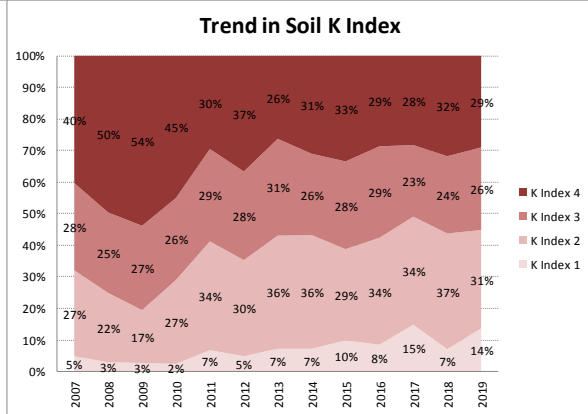

County	Monaghan
Year	2019
Enterprise	All Farms
Number of Samples	665

County	Monaghan
Year	2019
Enterprise	Dairy
Number of Samples	480

County	Monaghan
Year	2019
Enterprise	Drystock
Number of Samples	164