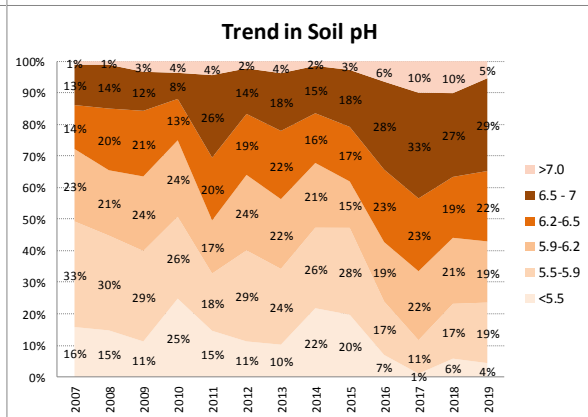

County	Monaghan
Year	2019
Enterprise	All Farms
Number of Samples	665

County	Monaghan
Year	2019
Enterprise	Dairy
Number of Samples	480

County	Monaghan
Year	2019
Enterprise	Drystock
Number of Samples	164