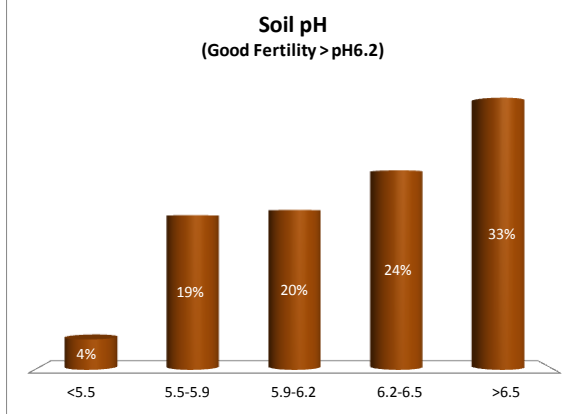

County	Monaghan
Year	2019
Enterprise	All Farms
Number of Samples	665

County	Monaghan
Year	2019
Enterprise	Dairy
Number of Samples	480

County	Monaghan
Year	2019
Enterprise	Drystock
Number of Samples	164