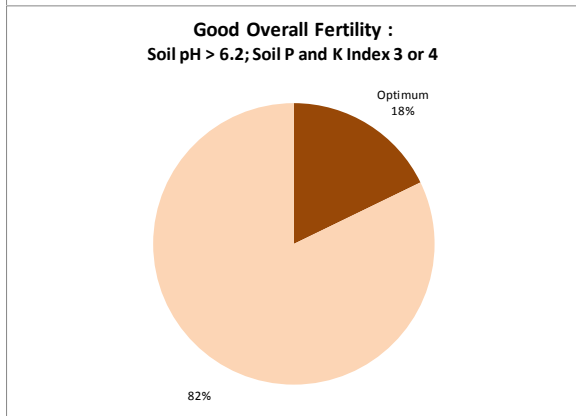

County	Monaghan
Year	2019
Enterprise	All Farms
Number of Samples	665

County	Monaghan
Year	2019
Enterprise	Dairy
Number of Samples	480

County	Monaghan
Year	2019
Enterprise	Drystock
Number of Samples	164