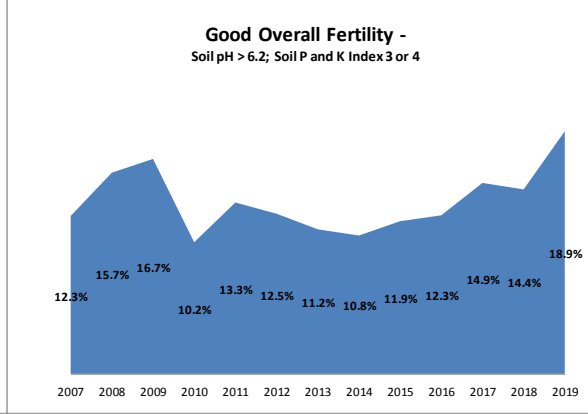

County	Monaghan
Year	2019
Enterprise	All Farms
Number of Samples	665

County	Monaghan
Year	2019
Enterprise	Dairy
Number of Samples	480

County	Monaghan
Year	2019
Enterprise	Drystock
Number of Samples	164