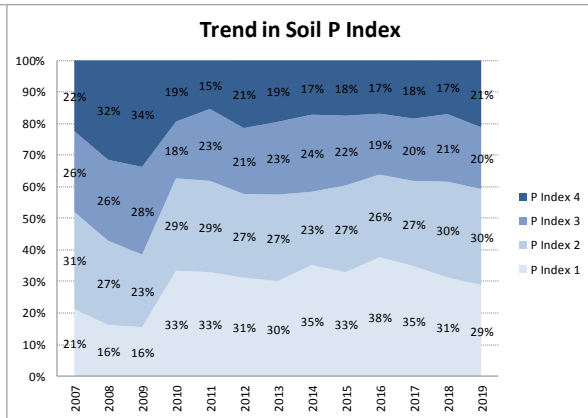

County	Monaghan
Year	2019
Enterprise	All Farms
Number of Samples	665

County	Monaghan
Year	2019
Enterprise	Dairy
Number of Samples	480

County	Monaghan
Year	2019
Enterprise	Drystock
Number of Samples	164