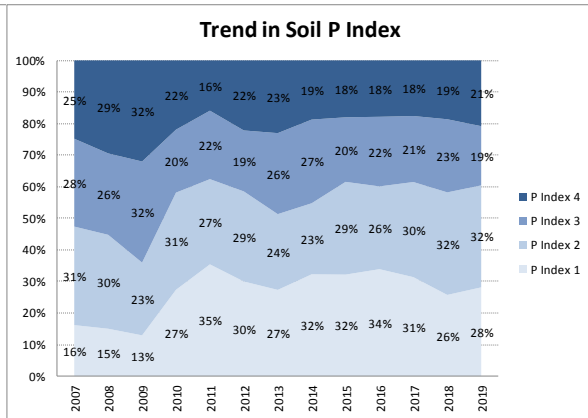

County	Monaghan
Year	2019
Enterprise	All Farms
Number of Samples	665

County	Monaghan
Year	2019
Enterprise	Dairy
Number of Samples	480

County	Monaghan
Year	2019
Enterprise	Drystock
Number of Samples	164