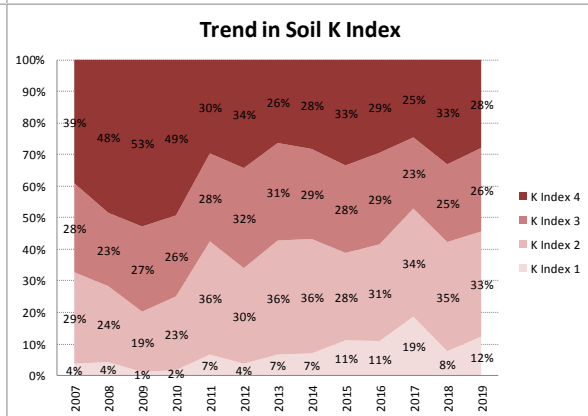

County	Monaghan
Year	2019
Enterprise	All Farms
Number of Samples	665

County	Monaghan
Year	2019
Enterprise	Dairy
Number of Samples	480

County	Monaghan
Year	2019
Enterprise	Drystock
Number of Samples	164