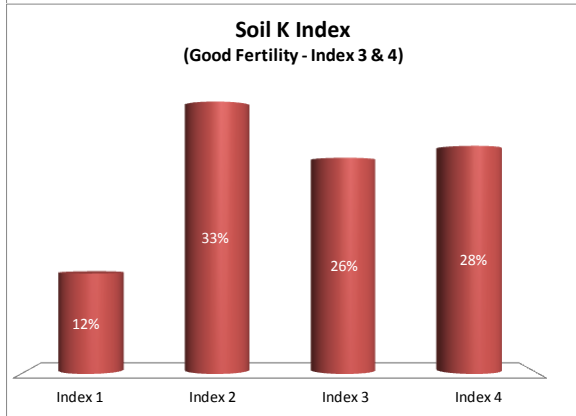

County	Monaghan
Year	2019
Enterprise	All Farms
Number of Samples	665

County	Monaghan
Year	2019
Enterprise	Dairy
Number of Samples	480

County	Monaghan
Year	2019
Enterprise	Drystock
Number of Samples	164