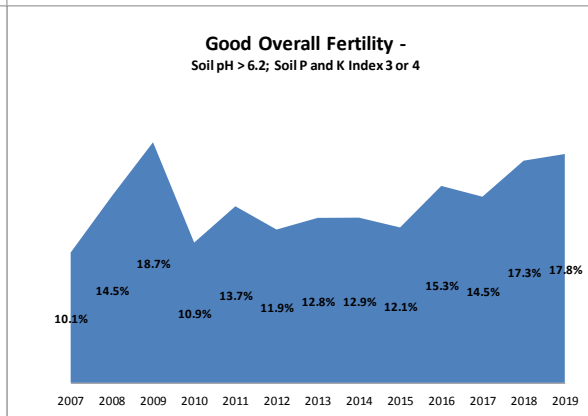

County	Monaghan
Year	2019
Enterprise	All Farms
Number of Samples	665

County	Monaghan
Year	2019
Enterprise	Dairy
Number of Samples	480

County	Monaghan
Year	2019
Enterprise	Drystock
Number of Samples	164