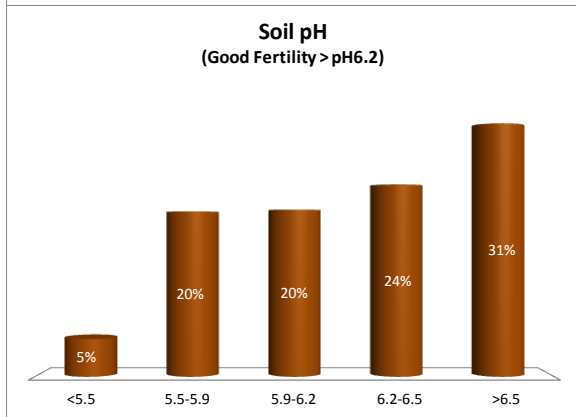

County	Monaghan
Year	2019
Enterprise	All Farms
Number of Samples	665

County	Monaghan
Year	2019
Enterprise	Dairy
Number of Samples	480

County	Monaghan
Year	2019
Enterprise	Drystock
Number of Samples	164