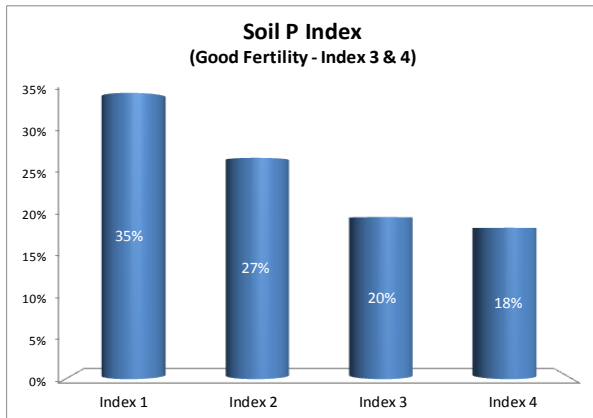

County	Monaghan
Year	2017
Enterprise	All Farms
Number of Samples	998

County	Monaghan
Year	2017
Enterprise	Dairy
Number of Samples	488