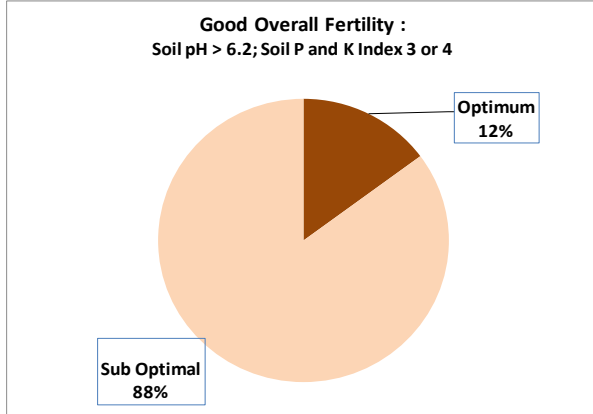

County	Monaghan
Year	2017
Enterprise	All Farms
Number of Samples	998

County	Monaghan
Year	2017
Enterprise	Dairy
Number of Samples	488