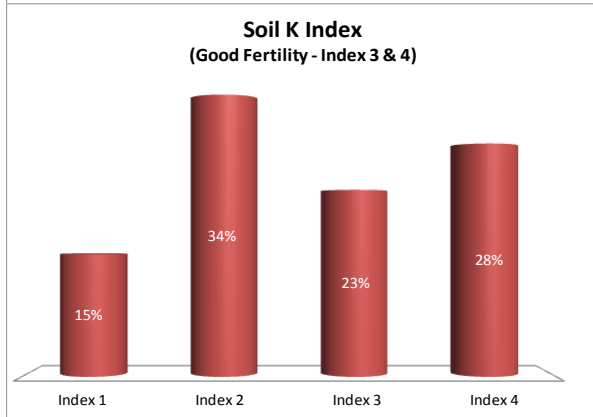

County	Monaghan
Year	2017
Enterprise	All Farms
Number of Samples	998

County	Monaghan
Year	2017
Enterprise	Dairy
Number of Samples	488