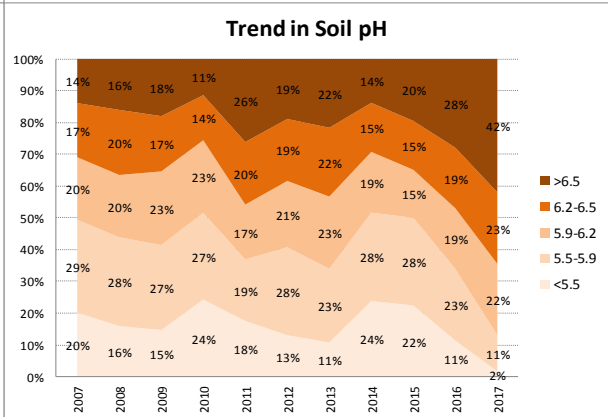

County	Monaghan
Year	2017
Enterprise	All Farms
Number of Samples	998

County	Monaghan
Year	2017
Enterprise	Dairy
Number of Samples	488