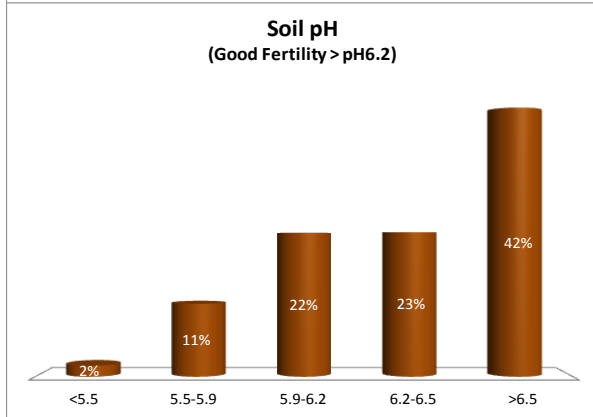

County	Monaghan
Year	2017
Enterprise	All Farms
Number of Samples	998

County	Monaghan
Year	2017
Enterprise	Dairy
Number of Samples	488