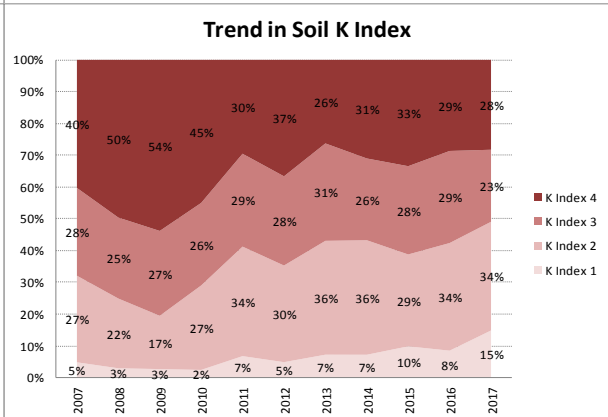

County	Monaghan
Year	2017
Enterprise	All Farms
Number of Samples	998

County	Monaghan
Year	2017
Enterprise	Dairy
Number of Samples	488