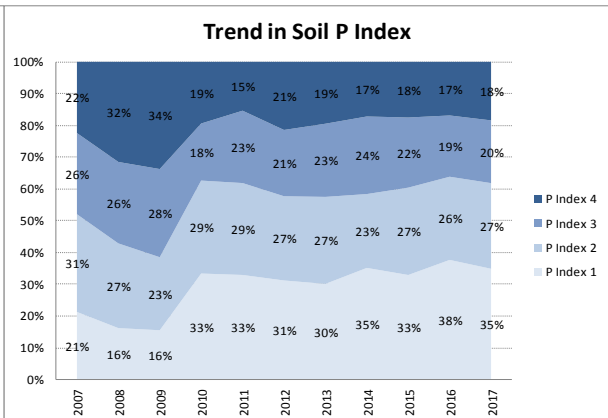

County	Monaghan
Year	2017
Enterprise	All Farms
Number of Samples	998

County	Monaghan
Year	2017
Enterprise	Dairy
Number of Samples	488