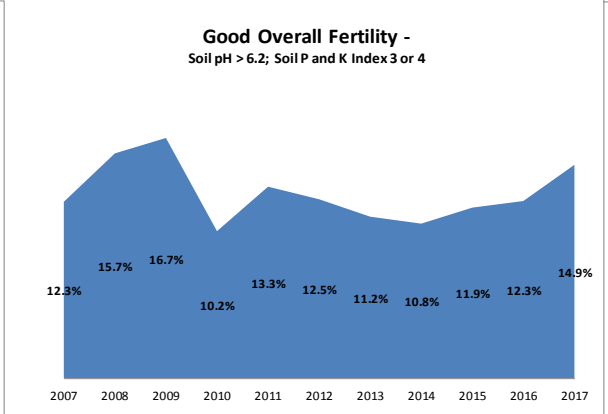

County	Monaghan
Year	2017
Enterprise	All Farms
Number of Samples	998

County	Monaghan
Year	2017
Enterprise	Dairy
Number of Samples	488