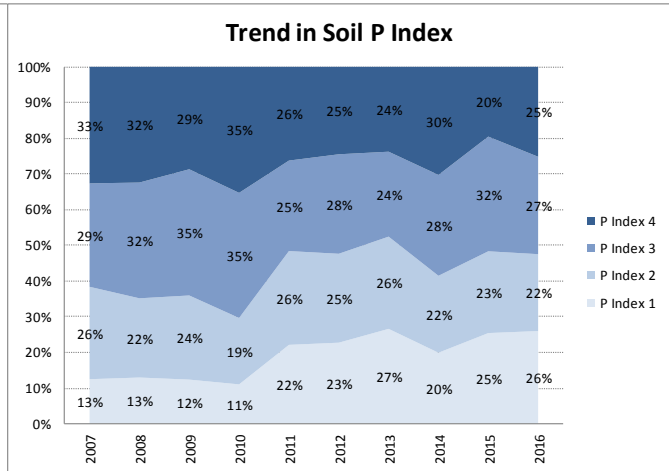

County	Offaly
Year	2016
Enterprise	Dairy
Number of Samples	46

Caution - Graphics based on low sample number

Good Overall Fertility - Soil pH > 6.2; Soil P and K Index 3 or 4