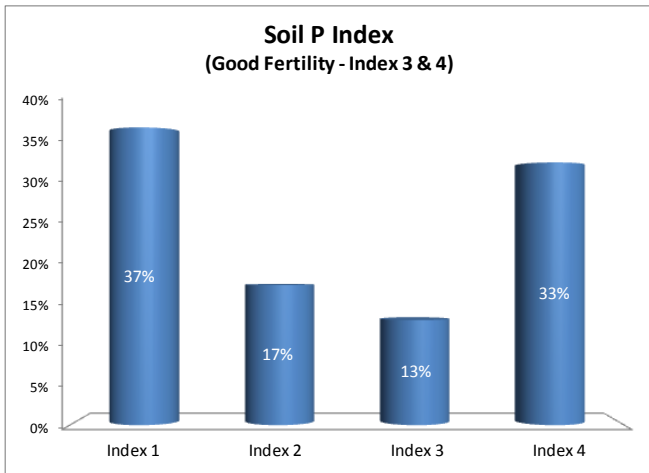

County	Offaly
Year	2016
Enterprise	Dairy
Number of Samples	46

Caution - Graphics based on low sample number

Good Overall Fertility - Soil pH > 6.2; Soil P and K Index 3 or 4