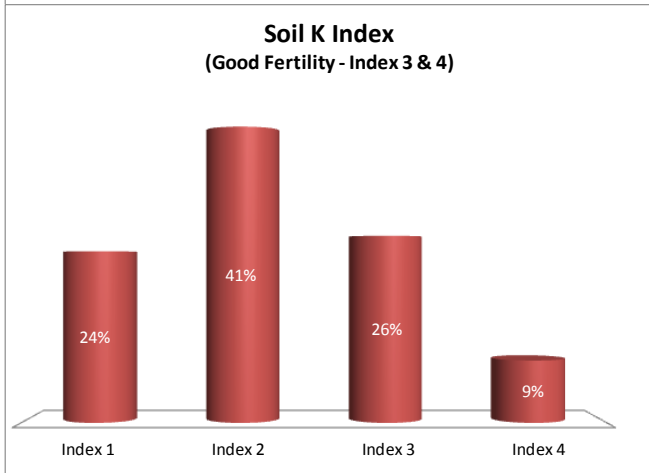

County	Offaly
Year	2016
Enterprise	Dairy
Number of Samples	46

Caution - Graphics based on low sample number

Good Overall Fertility - Soil pH > 6.2; Soil P and K Index 3 or 4