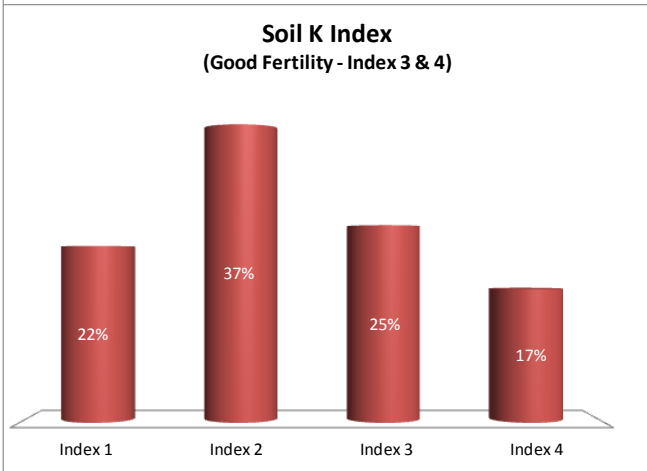

County	Offaly
Year	2016
Enterprise	Dairy
Number of Samples	46

Caution - Graphics based on low sample number

Good Overall Fertility - Soil pH > 6.2; Soil P and K Index 3 or 4