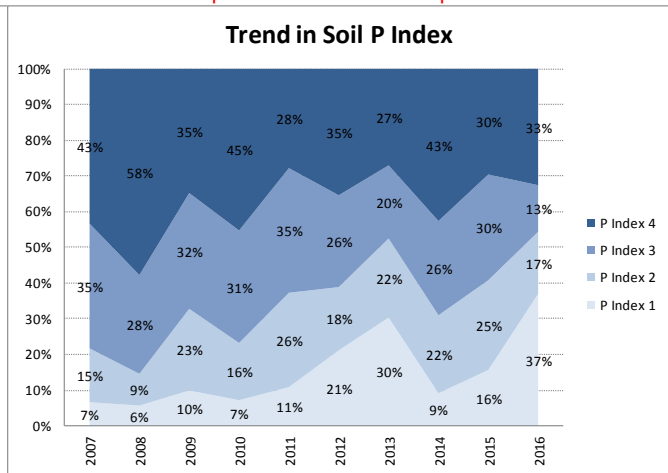

County	Offaly
Year	2016
Enterprise	Dairy
Number of Samples	46

Caution - Graphics based on low sample number

Good Overall Fertility - Soil pH > 6.2; Soil P and K Index 3 or 4