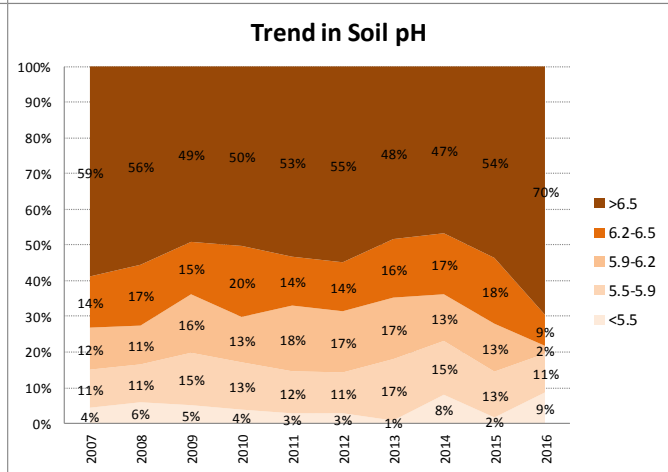

County	Offaly
Year	2016
Enterprise	Dairy
Number of Samples	46

Caution - Graphics based on low sample number

Good Overall Fertility - Soil pH > 6.2; Soil P and K Index 3 or 4