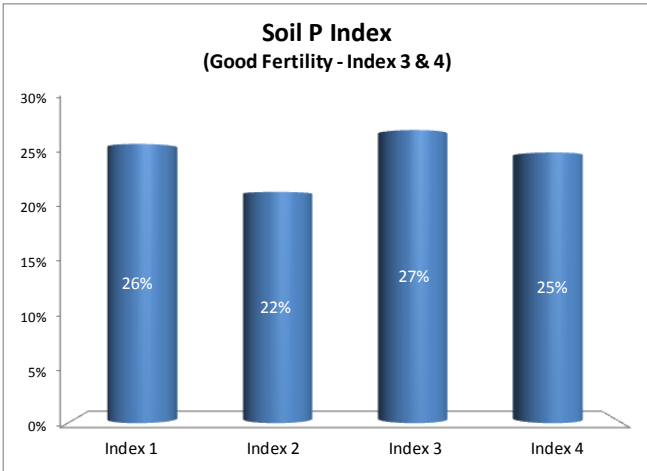

County	Offaly
Year	2016
Enterprise	Dairy
Number of Samples	46

Caution - Graphics based on low sample number

Good Overall Fertility - Soil pH > 6.2; Soil P and K Index 3 or 4