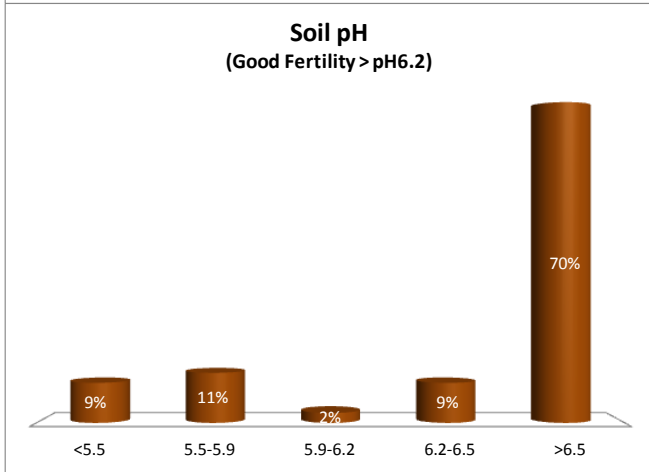

County	Offaly
Year	2016
Enterprise	Dairy
Number of Samples	46

Caution - Graphics based on low sample number

Good Overall Fertility - Soil pH > 6.2; Soil P and K Index 3 or 4