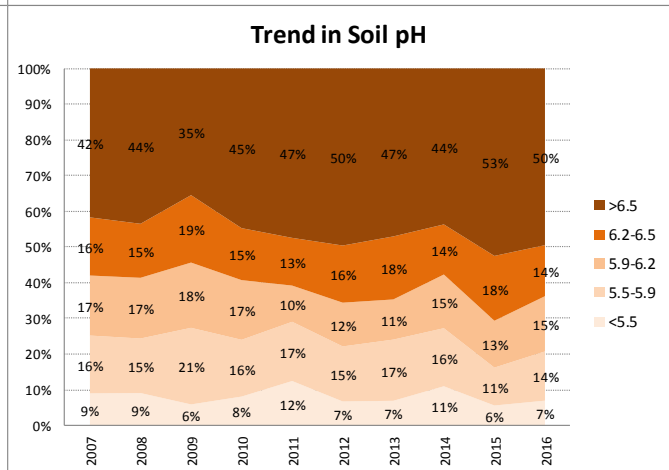

County	Offaly
Year	2016
Enterprise	Dairy
Number of Samples	46

Caution - Graphics based on low sample number

Good Overall Fertility - Soil pH > 6.2; Soil P and K Index 3 or 4