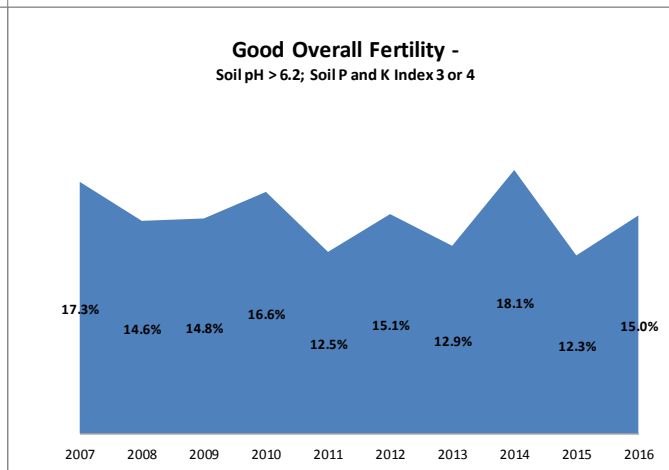

County	Offaly
Year	2016
Enterprise	Dairy
Number of Samples	46

Caution - Graphics based on low sample number

Good Overall Fertility - Soil pH > 6.2; Soil P and K Index 3 or 4