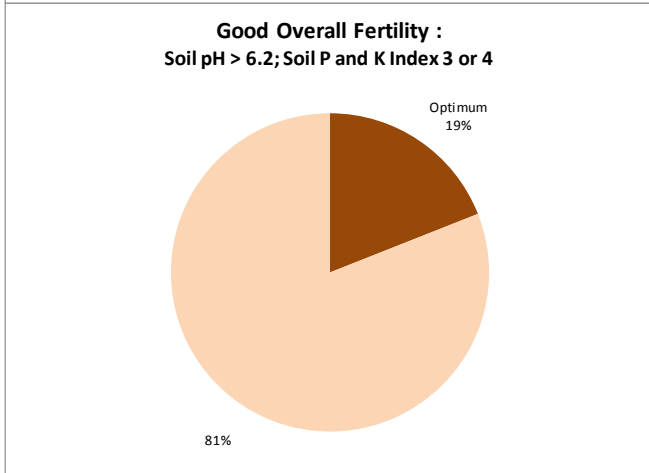

County	Offaly
Year	2016
Enterprise	Dairy
Number of Samples	46

Caution - Graphics based on low sample number

Good Overall Fertility - Soil pH > 6.2; Soil P and K Index 3 or 4