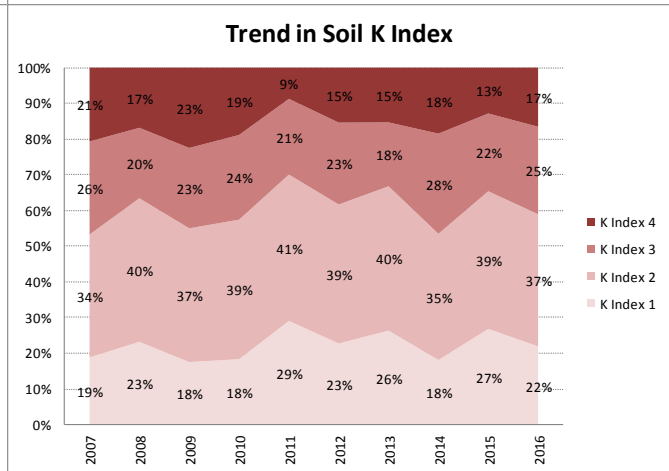

County	Offaly
Year	2016
Enterprise	Dairy
Number of Samples	46

Caution - Graphics based on low sample number

Good Overall Fertility - Soil pH > 6.2; Soil P and K Index 3 or 4