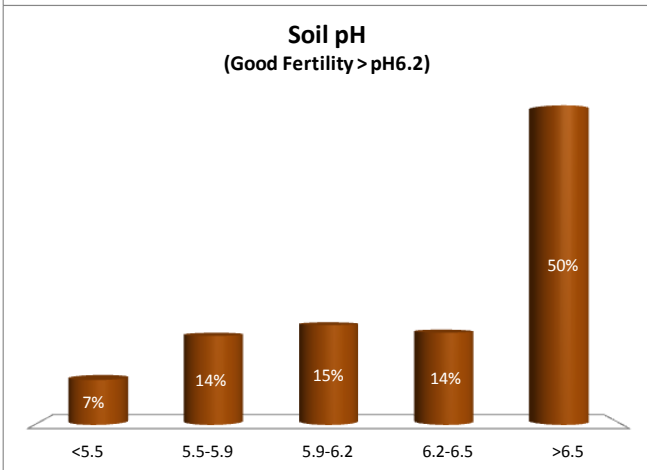

County	Offaly
Year	2016
Enterprise	Dairy
Number of Samples	46

Caution - Graphics based on low sample number

Good Overall Fertility - Soil pH > 6.2; Soil P and K Index 3 or 4