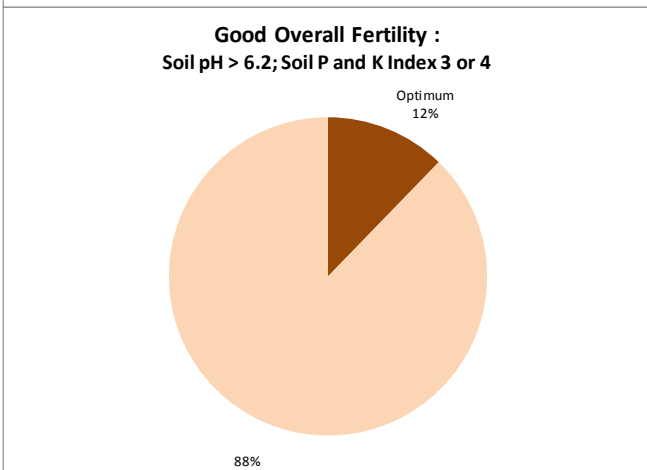

County	Offaly
Year	2016
Enterprise	Dairy
Number of Samples	46

Caution - Graphics based on low sample number

Good Overall Fertility - Soil pH > 6.2; Soil P and K Index 3 or 4