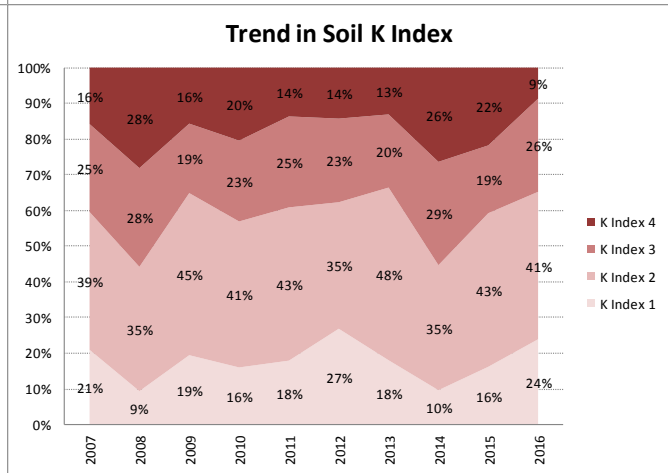

County	Offaly
Year	2016
Enterprise	Dairy
Number of Samples	46

Caution - Graphics based on low sample number

Good Overall Fertility - Soil pH > 6.2; Soil P and K Index 3 or 4