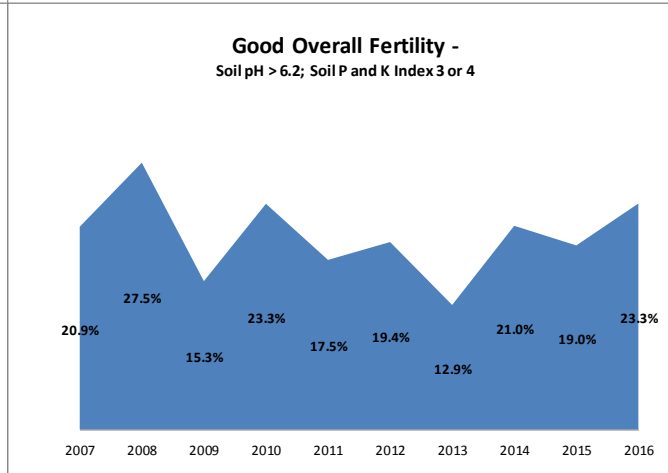

County	Offaly
Year	2016
Enterprise	Dairy
Number of Samples	46

Caution - Graphics based on low sample number

Good Overall Fertility - Soil pH > 6.2; Soil P and K Index 3 or 4