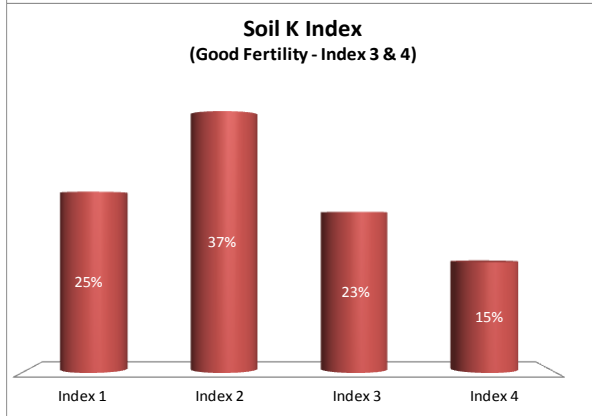

Caution - Graphics based on low sample number

|                   |          |
|-------------------|----------|
| County            | Sligo    |
| Year              | 2017     |
| Enterprise        | Drystock |
| Number of Samples | 1,016    |