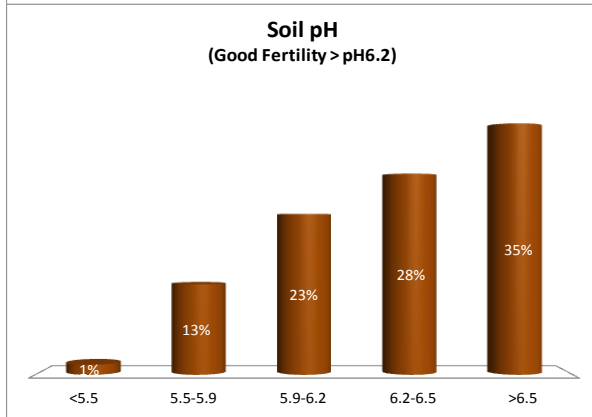

Caution - Graphics based on low sample number

|                   |          |
|-------------------|----------|
| County            | Sligo    |
| Year              | 2017     |
| Enterprise        | Drystock |
| Number of Samples | 1,016    |