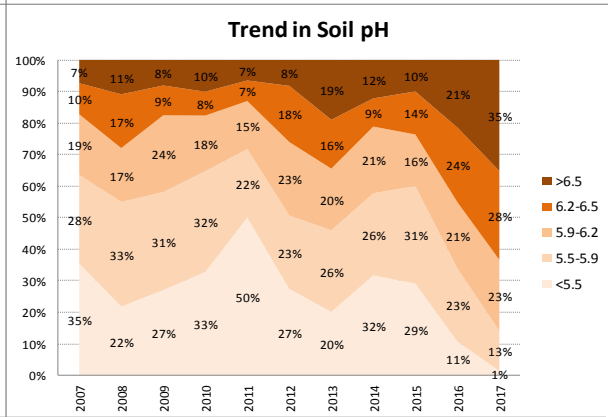

Caution - Graphics based on low sample number

|                   |          |
|-------------------|----------|
| County            | Sligo    |
| Year              | 2017     |
| Enterprise        | Drystock |
| Number of Samples | 1,016    |