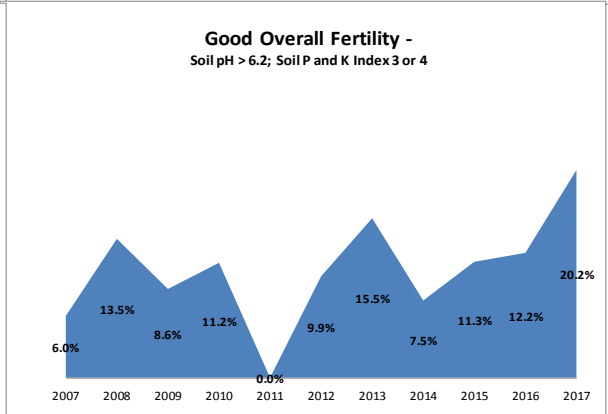

Caution - Graphics based on low sample number

|                   |          |
|-------------------|----------|
| County            | Sligo    |
| Year              | 2017     |
| Enterprise        | Drystock |
| Number of Samples | 1,016    |