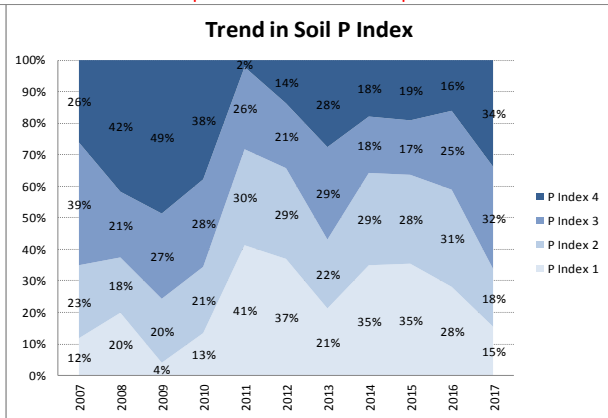

Caution - Graphics based on low sample number

|                   |          |
|-------------------|----------|
| County            | Sligo    |
| Year              | 2017     |
| Enterprise        | Drystock |
| Number of Samples | 1,016    |