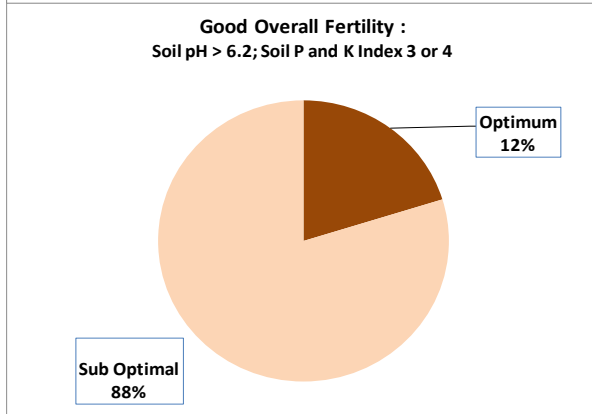

Caution - Graphics based on low sample number

|                   |          |
|-------------------|----------|
| County            | Sligo    |
| Year              | 2017     |
| Enterprise        | Drystock |
| Number of Samples | 1,016    |