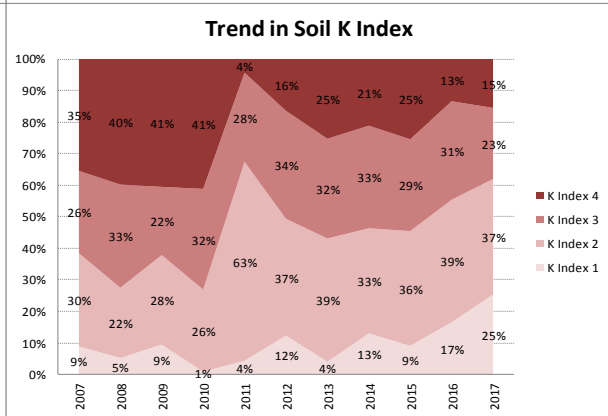

Caution - Graphics based on low sample number

|                   |          |
|-------------------|----------|
| County            | Sligo    |
| Year              | 2017     |
| Enterprise        | Drystock |
| Number of Samples | 1,016    |