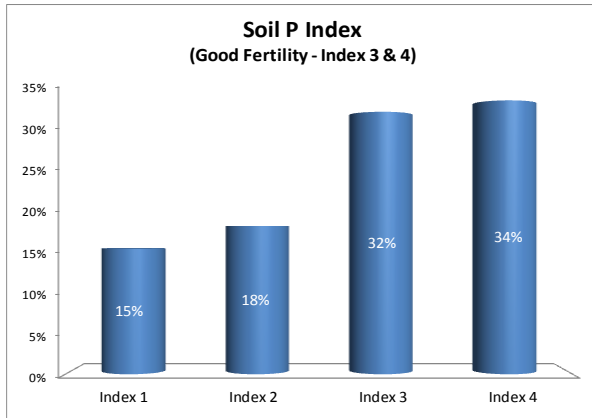

Caution - Graphics based on low sample number

|                   |          |
|-------------------|----------|
| County            | Sligo    |
| Year              | 2017     |
| Enterprise        | Drystock |
| Number of Samples | 1,016    |