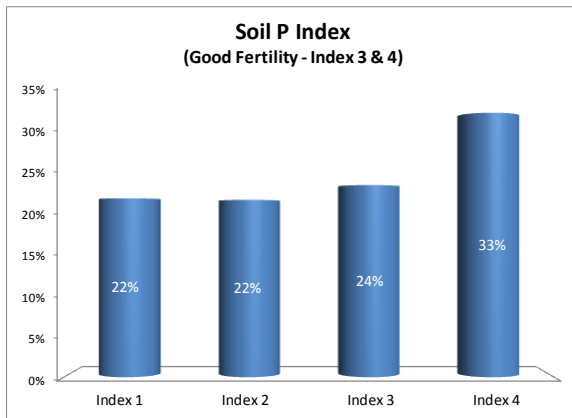

County	Tipperary
Year	2019
Enterprise	All Farms
Number of Samples	2,245

County	Tipperary
Year	2019
Enterprise	Tillage
Number of Samples	84

Caution - Graphics based on low sample number