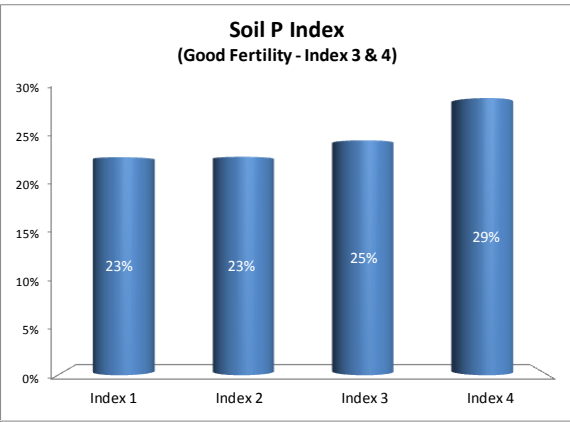

County	Tipperary
Year	2019
Enterprise	All Farms
Number of Samples	2,245

County	Tipperary
Year	2019
Enterprise	Tillage
Number of Samples	84

Caution - Graphics based on low sample number