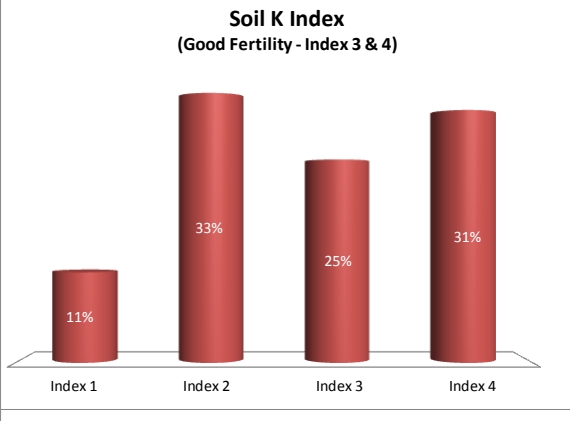

County	Tipperary
Year	2019
Enterprise	All Farms
Number of Samples	2,245

County	Tipperary
Year	2019
Enterprise	Tillage
Number of Samples	84

Caution - Graphics based on low sample number