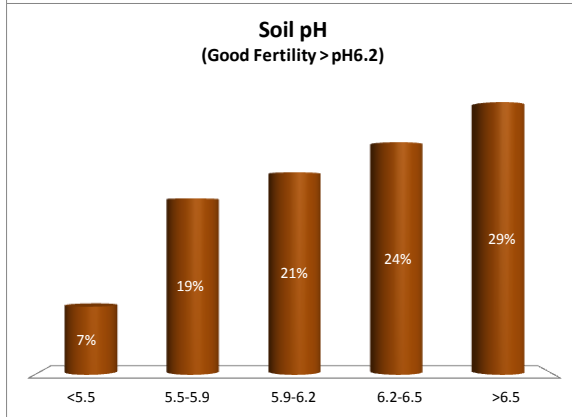

County	Tipperary
Year	2019
Enterprise	All Farms
Number of Samples	2,245

County	Tipperary
Year	2019
Enterprise	Tillage
Number of Samples	84

Caution - Graphics based on low sample number