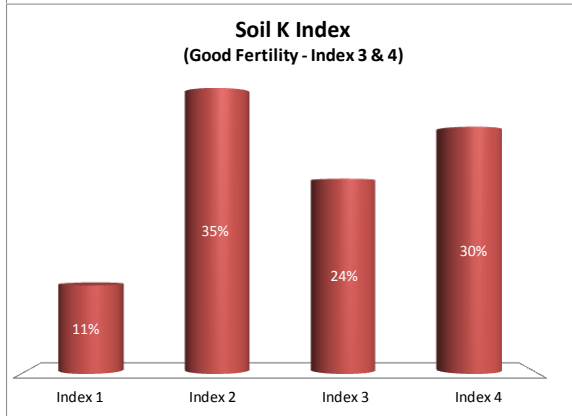

County	Tipperary
Year	2019
Enterprise	All Farms
Number of Samples	2,245

County	Tipperary
Year	2019
Enterprise	Tillage
Number of Samples	84

Caution - Graphics based on low sample number