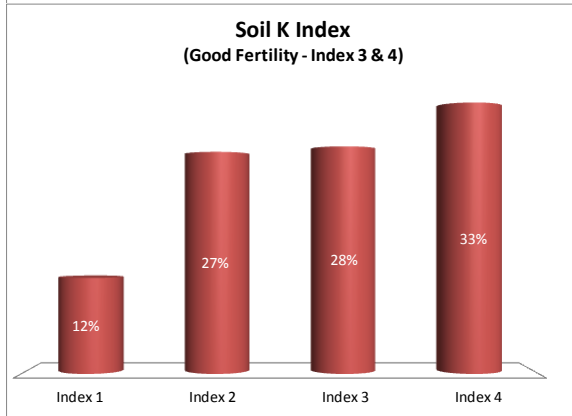

County	Tipperary
Year	2019
Enterprise	All Farms
Number of Samples	2,245

County	Tipperary
Year	2019
Enterprise	Tillage
Number of Samples	84

Caution - Graphics based on low sample number