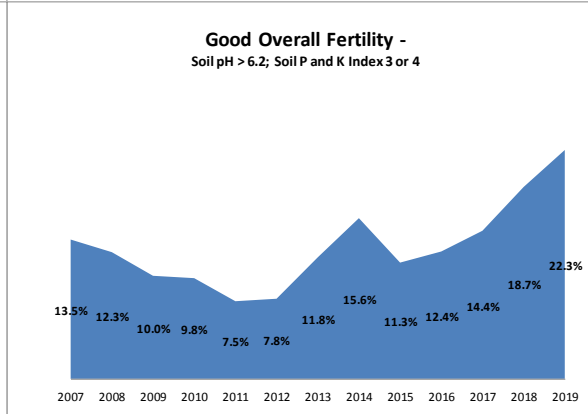

County	Tipperary
Year	2019
Enterprise	All Farms
Number of Samples	2,245

County	Tipperary
Year	2019
Enterprise	Tillage
Number of Samples	84

Caution - Graphics based on low sample number