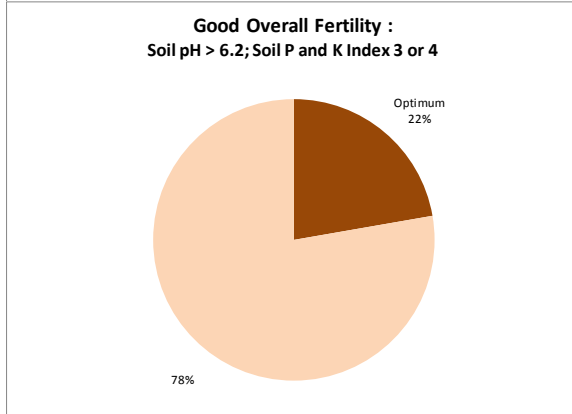

County	Tipperary
Year	2019
Enterprise	All Farms
Number of Samples	2,245

County	Tipperary
Year	2019
Enterprise	Tillage
Number of Samples	84

Caution - Graphics based on low sample number