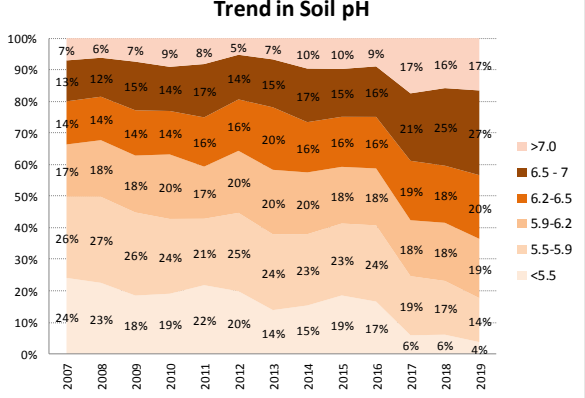

County	Tipperary
Year	2019
Enterprise	All Farms
Number of Samples	2,245

County	Tipperary
Year	2019
Enterprise	Tillage
Number of Samples	84

Caution - Graphics based on low sample number