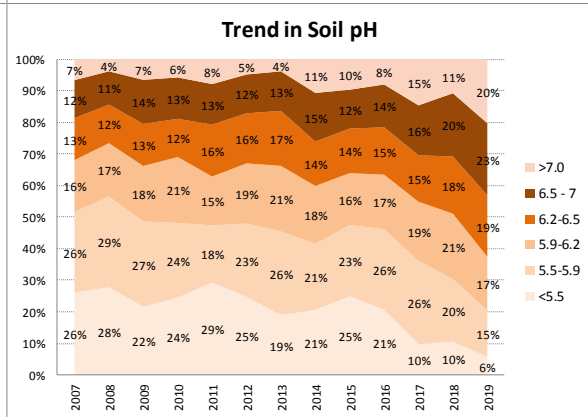

County	Tipperary
Year	2019
Enterprise	All Farms
Number of Samples	2,245

County	Tipperary
Year	2019
Enterprise	Tillage
Number of Samples	84

Caution - Graphics based on low sample number