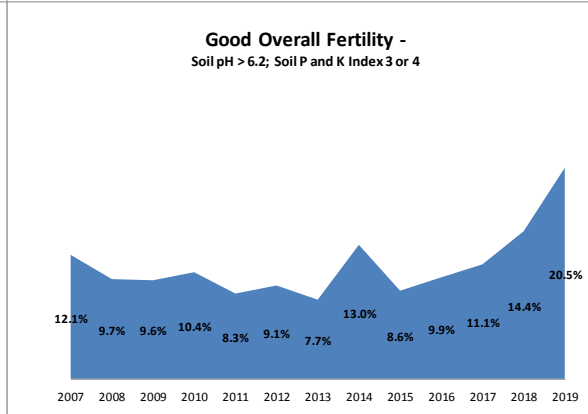

County	Tipperary
Year	2019
Enterprise	All Farms
Number of Samples	2,245

County	Tipperary
Year	2019
Enterprise	Tillage
Number of Samples	84

Caution - Graphics based on low sample number