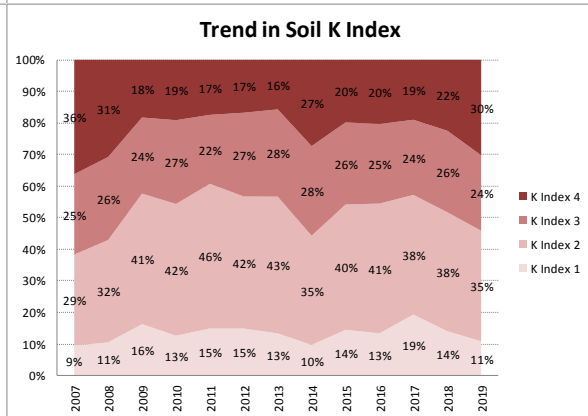

County	Tipperary
Year	2019
Enterprise	All Farms
Number of Samples	2,245

County	Tipperary
Year	2019
Enterprise	Tillage
Number of Samples	84

Caution - Graphics based on low sample number