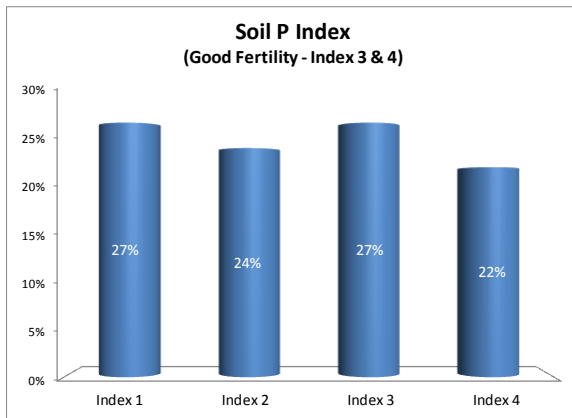

County	Tipperary
Year	2019
Enterprise	All Farms
Number of Samples	2,245

County	Tipperary
Year	2019
Enterprise	Tillage
Number of Samples	84

Caution - Graphics based on low sample number