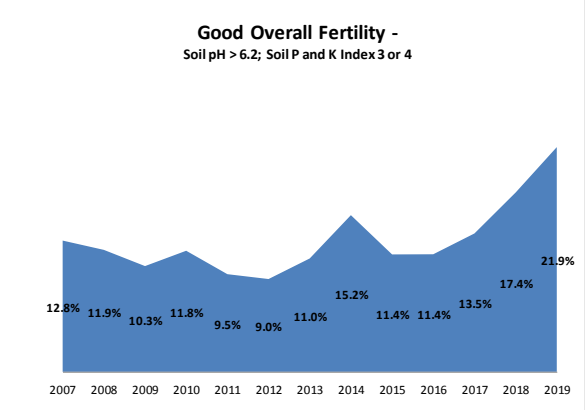

County	Tipperary
Year	2019
Enterprise	All Farms
Number of Samples	2,245

County	Tipperary
Year	2019
Enterprise	Tillage
Number of Samples	84

Caution - Graphics based on low sample number