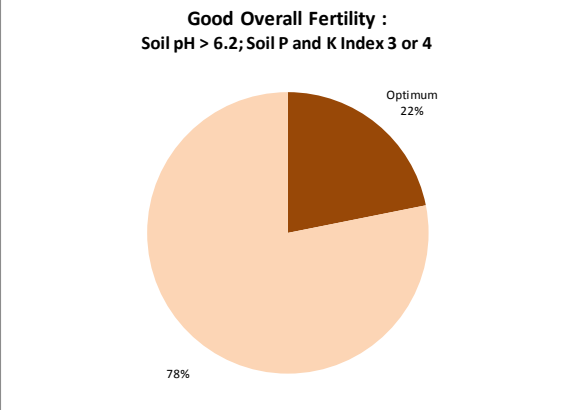

County	Tipperary
Year	2019
Enterprise	All Farms
Number of Samples	2,245

County	Tipperary
Year	2019
Enterprise	Tillage
Number of Samples	84

Caution - Graphics based on low sample number