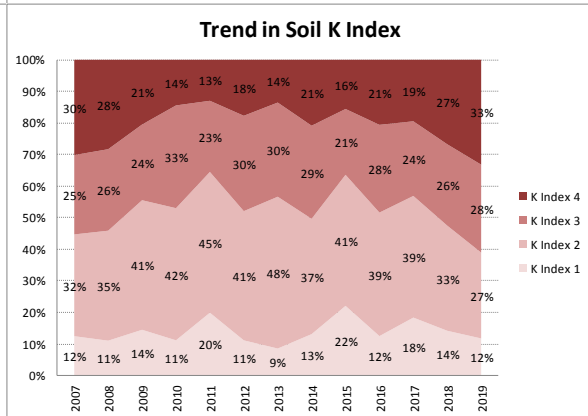

County	Tipperary
Year	2019
Enterprise	All Farms
Number of Samples	2,245

County	Tipperary
Year	2019
Enterprise	Tillage
Number of Samples	84

Caution - Graphics based on low sample number