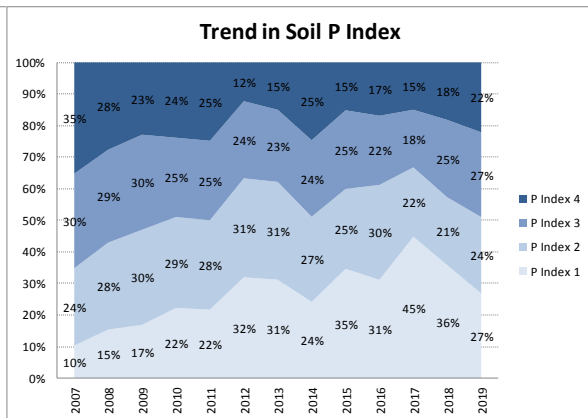

County	Tipperary
Year	2019
Enterprise	All Farms
Number of Samples	2,245

County	Tipperary
Year	2019
Enterprise	Tillage
Number of Samples	84

Caution - Graphics based on low sample number