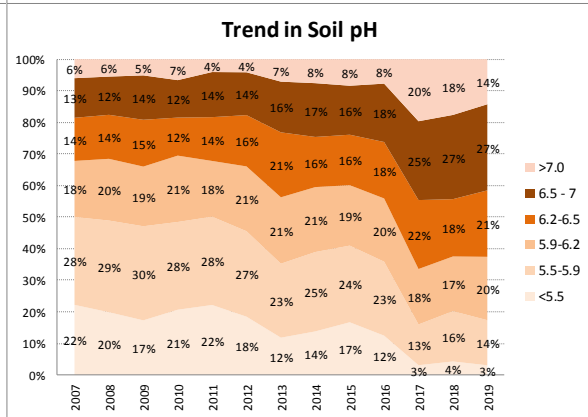

County	Tipperary
Year	2019
Enterprise	All Farms
Number of Samples	2,245

County	Tipperary
Year	2019
Enterprise	Tillage
Number of Samples	84

Caution - Graphics based on low sample number