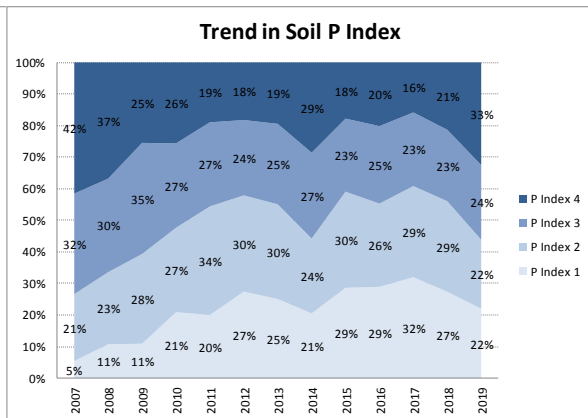

County	Tipperary
Year	2019
Enterprise	All Farms
Number of Samples	2,245

County	Tipperary
Year	2019
Enterprise	Tillage
Number of Samples	84

Caution - Graphics based on low sample number