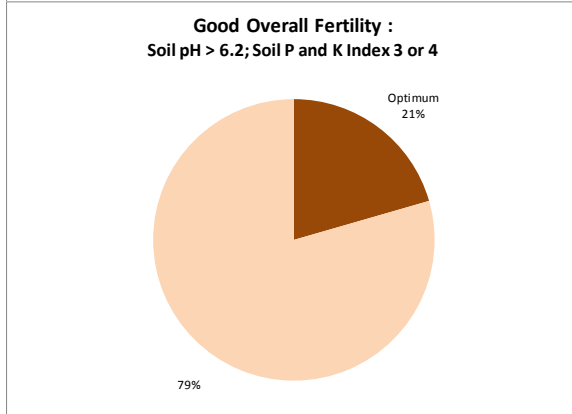

County	Tipperary
Year	2019
Enterprise	All Farms
Number of Samples	2,245

County	Tipperary
Year	2019
Enterprise	Tillage
Number of Samples	84

Caution - Graphics based on low sample number