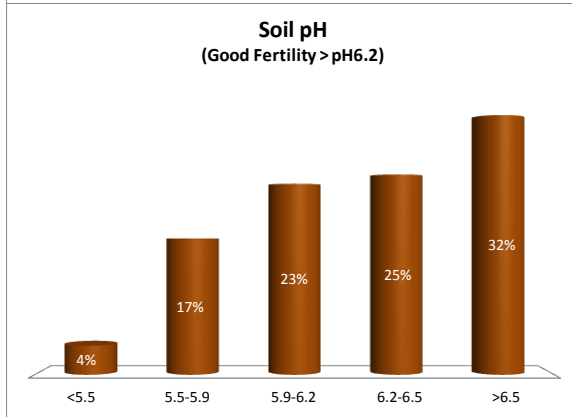

County	Tipperary
Year	2019
Enterprise	All Farms
Number of Samples	2,245

County	Tipperary
Year	2019
Enterprise	Tillage
Number of Samples	84

Caution - Graphics based on low sample number