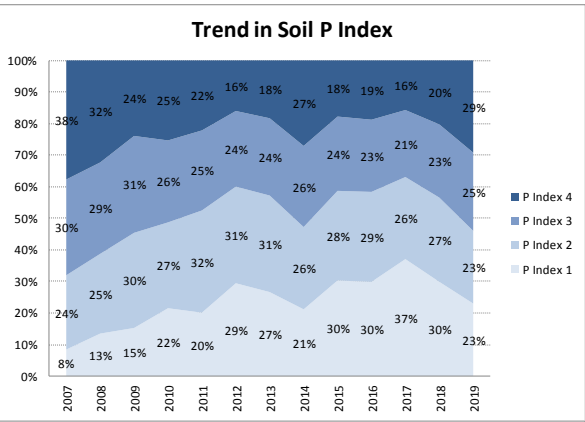

County	Tipperary
Year	2019
Enterprise	All Farms
Number of Samples	2,245

County	Tipperary
Year	2019
Enterprise	Tillage
Number of Samples	84

Caution - Graphics based on low sample number