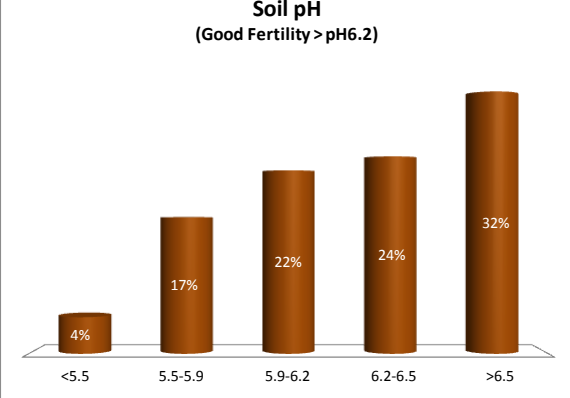

County	Tipperary
Year	2019
Enterprise	All Farms
Number of Samples	2,245

County	Tipperary
Year	2019
Enterprise	Tillage
Number of Samples	84

Caution - Graphics based on low sample number