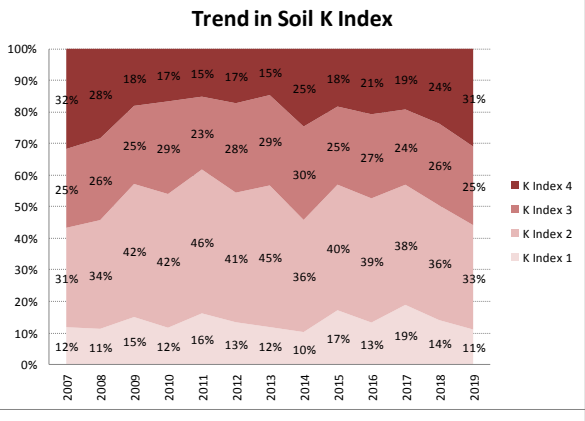

County	Tipperary
Year	2019
Enterprise	All Farms
Number of Samples	2,245

County	Tipperary
Year	2019
Enterprise	Tillage
Number of Samples	84

Caution - Graphics based on low sample number