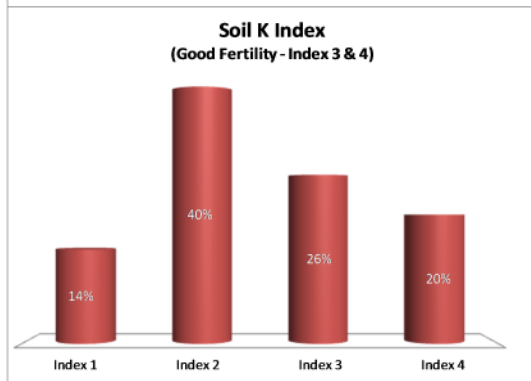

Tipperary
2015
All Farms
2,967

Tipperary
2015
Dairy
1,734

Tipperary
2015
Tillage
212