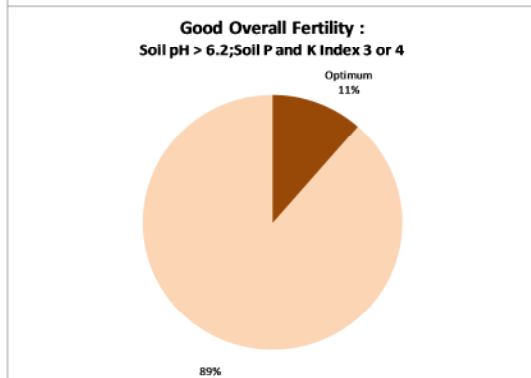

Tipperary
2015
All Farms
2,967

Tipperary
2015
Dairy
1,734

Tipperary
2015
Tillage
212