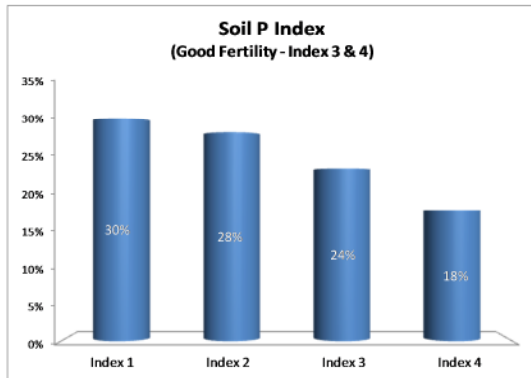

Tipperary
2015
All Farms
2,967

Tipperary
2015
Dairy
1,734

Tipperary
2015
Tillage
212