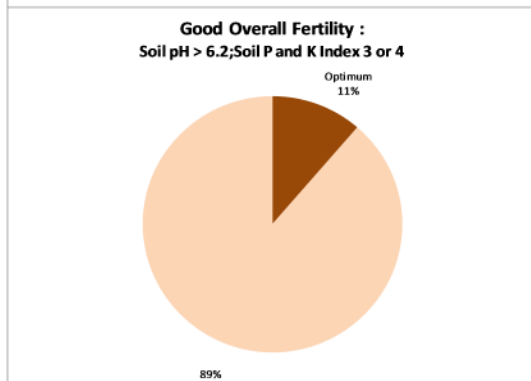

Tipperary
2015
All Farms
2,967

Tipperary
2015
Dairy
1,734

Tipperary
2015
Tillage
212