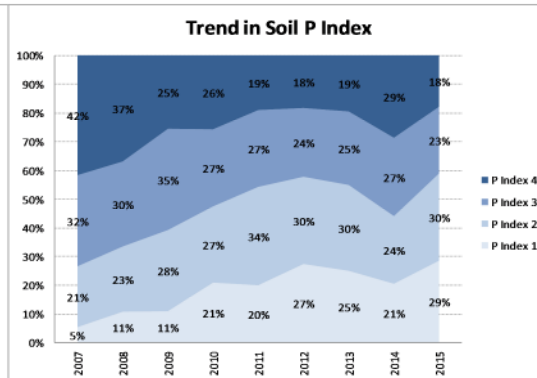

Tipperary
2015
All Farms
2,967

Tipperary
2015
Dairy
1,734

Tipperary
2015
Tillage
212