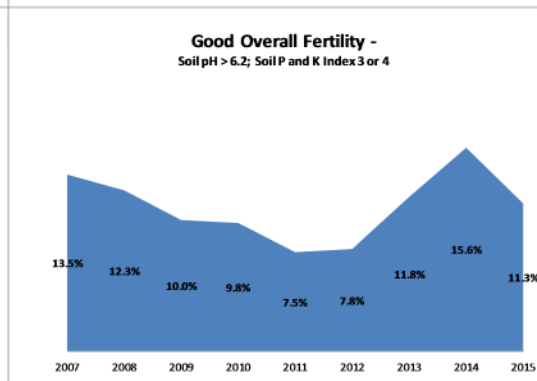

Tipperary
2015
All Farms
2,967

Tipperary
2015
Dairy
1,734

Tipperary
2015
Tillage
212