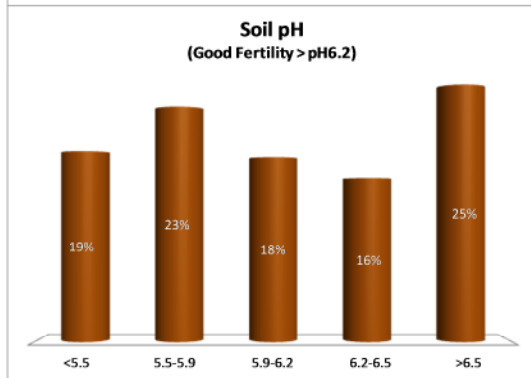

Tipperary
2015
All Farms
2,967

Tipperary
2015
Dairy
1,734

Tipperary
2015
Tillage
212