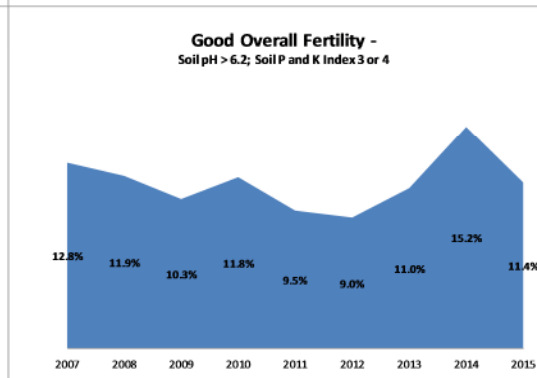

Tipperary
2015
All Farms
2,967

Tipperary
2015
Dairy
1,734

Tipperary
2015
Tillage
212