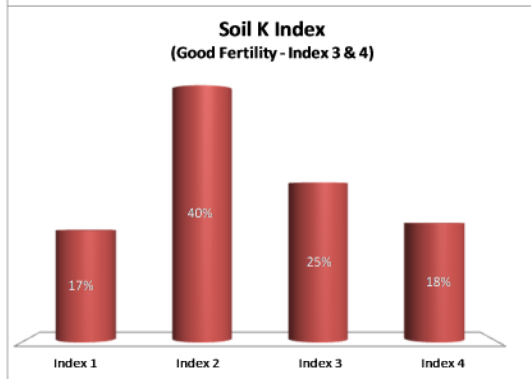

Tipperary
2015
All Farms
2,967

Tipperary
2015
Dairy
1,734

Tipperary
2015
Tillage
212