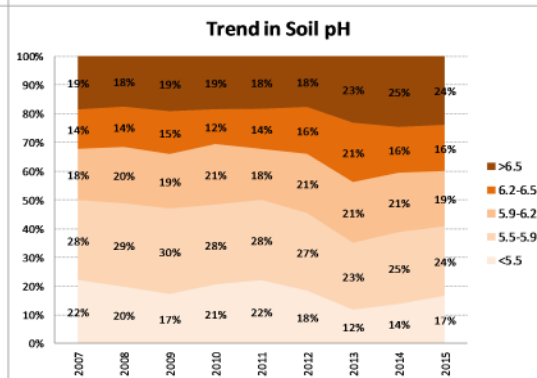

Tipperary
2015
All Farms
2,967

Tipperary
2015
Dairy
1,734

Tipperary
2015
Tillage
212