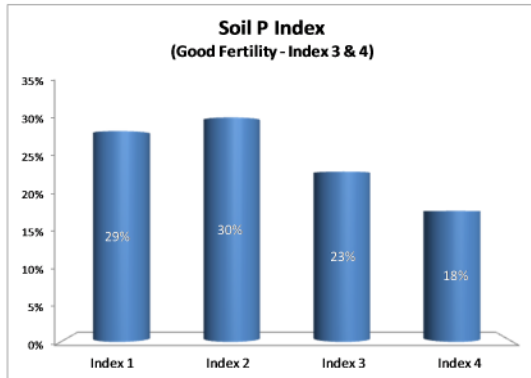

Tipperary
2015
All Farms
2,967

Tipperary
2015
Dairy
1,734

Tipperary
2015
Tillage
212