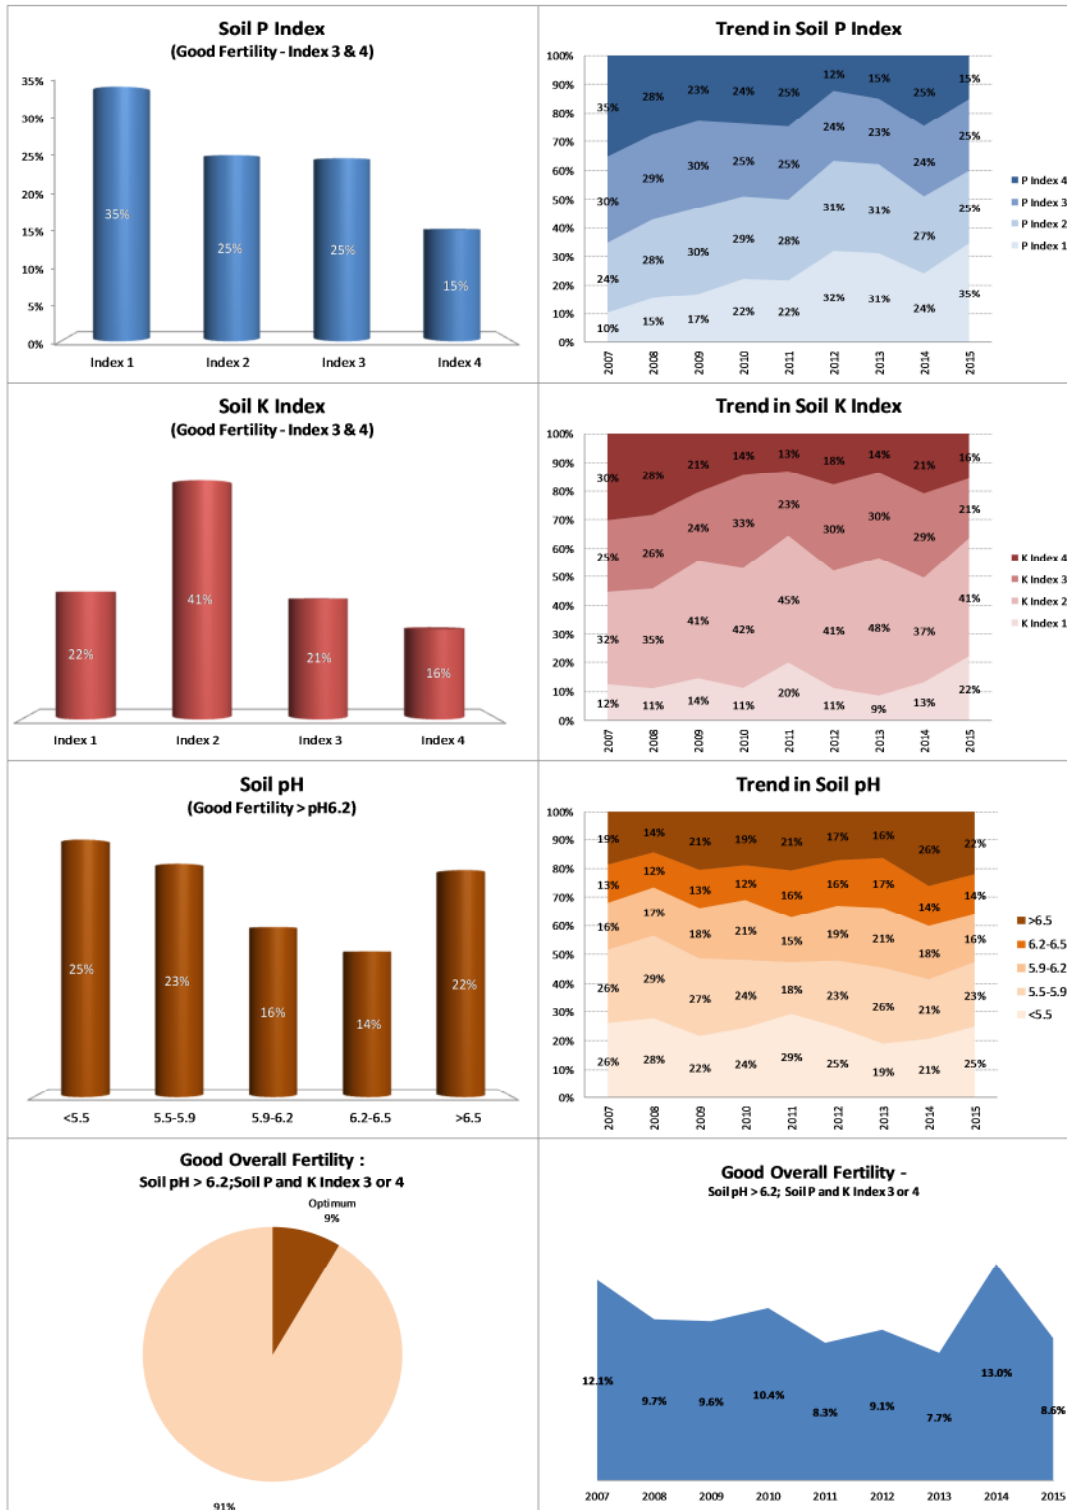

Tipperary
2015
All Farms
2,967

Tipperary
2015
Dairy
1,734

Tipperary
2015
Tillage
212