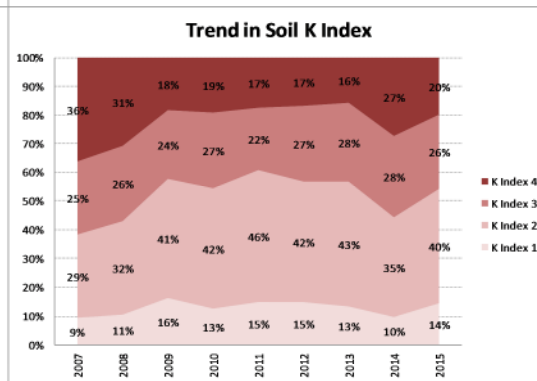

Tipperary
2015
All Farms
2,967

Tipperary
2015
Dairy
1,734

Tipperary
2015
Tillage
212