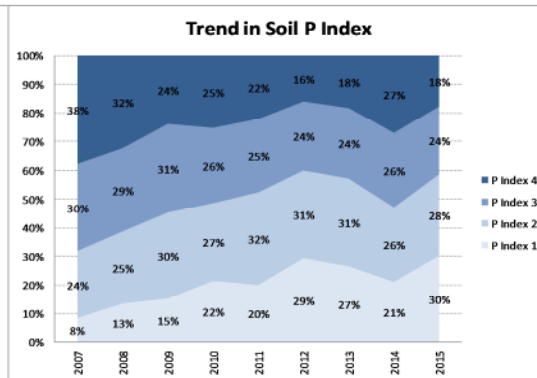

Tipperary
2015
All Farms
2,967

Tipperary
2015
Dairy
1,734

Tipperary
2015
Tillage
212