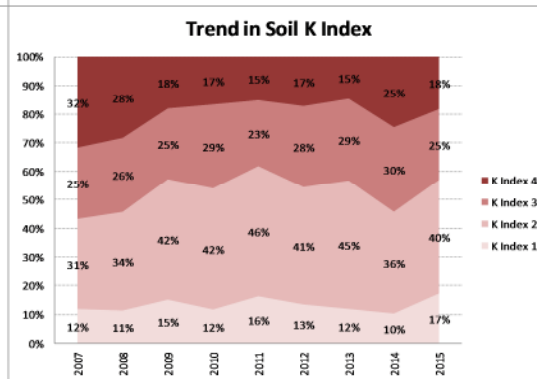

Tipperary
2015
All Farms
2,967

Tipperary
2015
Dairy
1,734

Tipperary
2015
Tillage
212