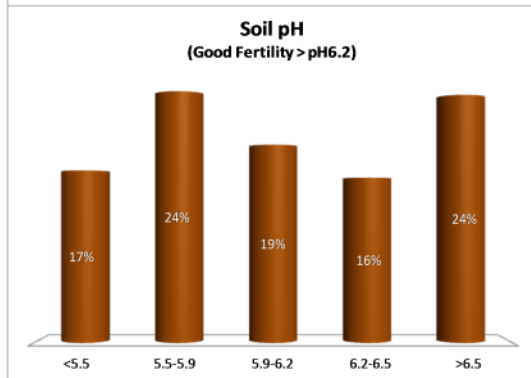

Tipperary
2015
All Farms
2,967

Tipperary
2015
Dairy
1,734

Tipperary
2015
Tillage
212