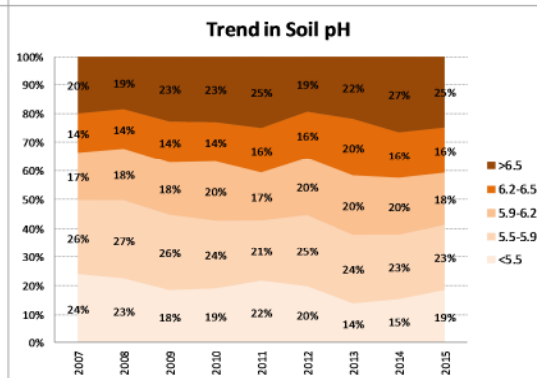

Tipperary
2015
All Farms
2,967

Tipperary
2015
Dairy
1,734

Tipperary
2015
Tillage
212