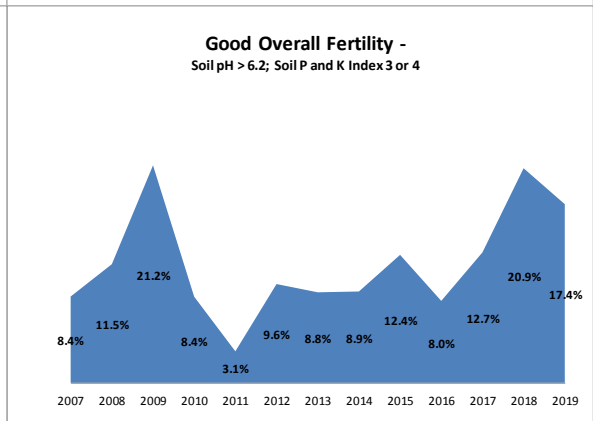

County	Waterford
Year	2019
Enterprise	Dairy
Number of Samples	831

County	Waterford
Year	2019
Enterprise	Drystock
Number of Samples	159

County	Waterford
Year	2019
Enterprise	Tillage
Number of Samples	37

Caution - Graphics based on low sample number