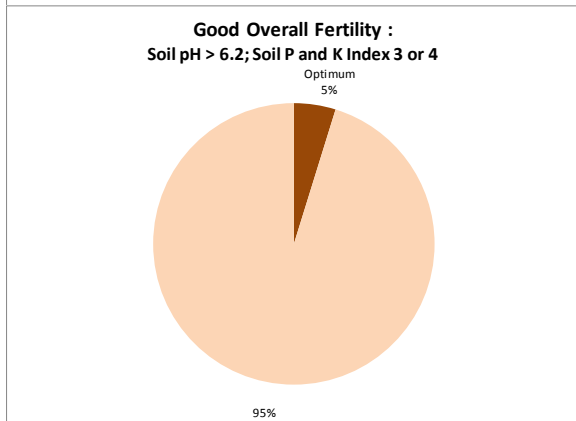

County	Waterford
Year	2019
Enterprise	Dairy
Number of Samples	831

County	Waterford
Year	2019
Enterprise	Drystock
Number of Samples	159

County	Waterford
Year	2019
Enterprise	Tillage
Number of Samples	37

Caution - Graphics based on low sample number