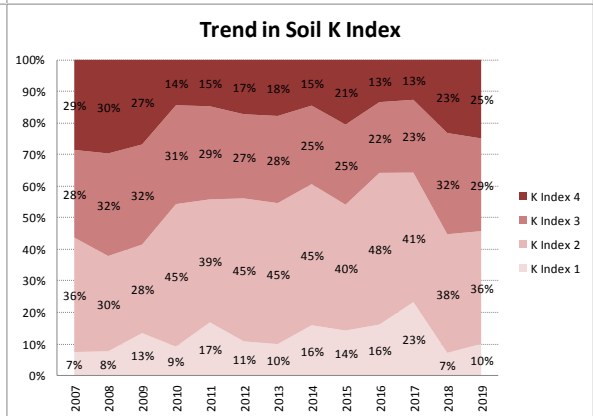

County	Waterford
Year	2019
Enterprise	Dairy
Number of Samples	831

County	Waterford
Year	2019
Enterprise	Drystock
Number of Samples	159

County	Waterford
Year	2019
Enterprise	Tillage
Number of Samples	37

Caution - Graphics based on low sample number