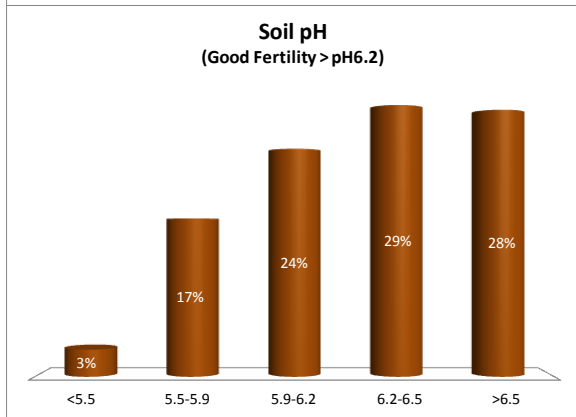

County	Waterford
Year	2019
Enterprise	Dairy
Number of Samples	831

County	Waterford
Year	2019
Enterprise	Drystock
Number of Samples	159

County	Waterford
Year	2019
Enterprise	Tillage
Number of Samples	37

Caution - Graphics based on low sample number