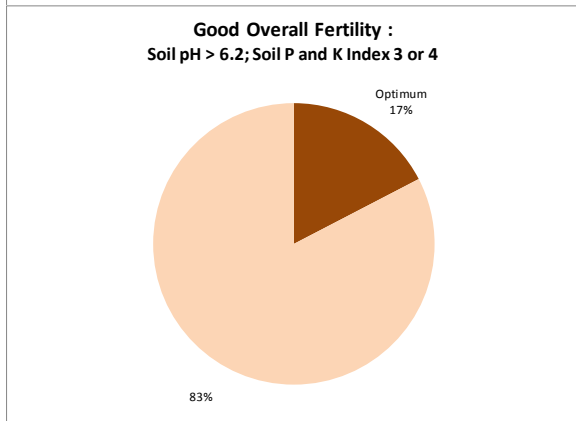

County	Waterford
Year	2019
Enterprise	Dairy
Number of Samples	831

County	Waterford
Year	2019
Enterprise	Drystock
Number of Samples	159

County	Waterford
Year	2019
Enterprise	Tillage
Number of Samples	37

Caution - Graphics based on low sample number