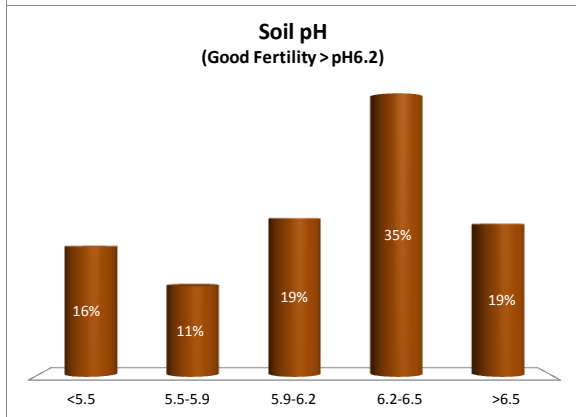

County	Waterford
Year	2019
Enterprise	Dairy
Number of Samples	831

County	Waterford
Year	2019
Enterprise	Drystock
Number of Samples	159

County	Waterford
Year	2019
Enterprise	Tillage
Number of Samples	37

Caution - Graphics based on low sample number