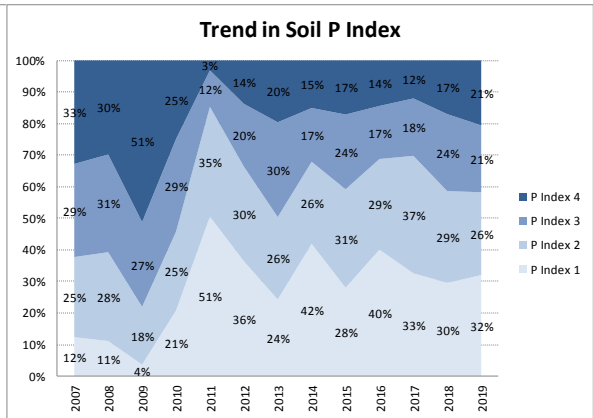

County	Waterford
Year	2019
Enterprise	Dairy
Number of Samples	831

County	Waterford
Year	2019
Enterprise	Drystock
Number of Samples	159

County	Waterford
Year	2019
Enterprise	Tillage
Number of Samples	37

Caution - Graphics based on low sample number