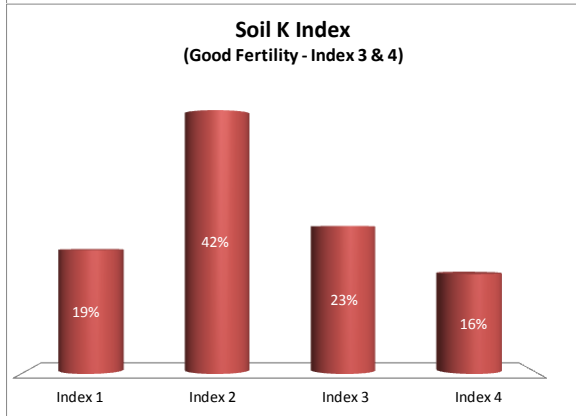

County	Waterford
Year	2019
Enterprise	Dairy
Number of Samples	831

County	Waterford
Year	2019
Enterprise	Drystock
Number of Samples	159

County	Waterford
Year	2019
Enterprise	Tillage
Number of Samples	37

Caution - Graphics based on low sample number