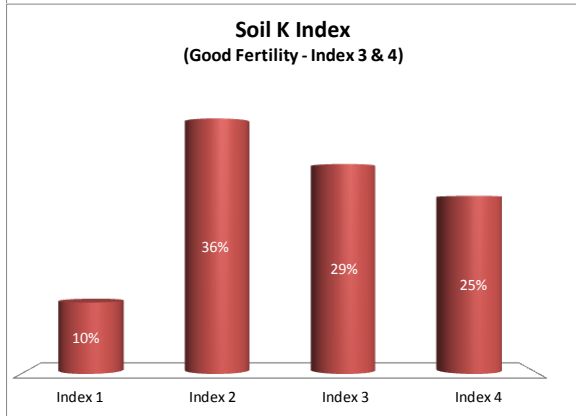

County	Waterford
Year	2019
Enterprise	Dairy
Number of Samples	831

County	Waterford
Year	2019
Enterprise	Drystock
Number of Samples	159

County	Waterford
Year	2019
Enterprise	Tillage
Number of Samples	37

Caution - Graphics based on low sample number