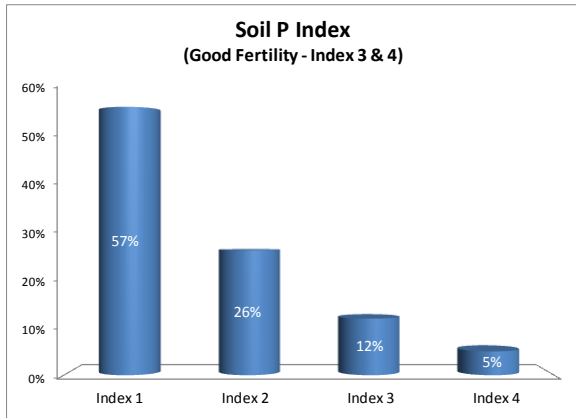

County	Waterford
Year	2019
Enterprise	Dairy
Number of Samples	831

County	Waterford
Year	2019
Enterprise	Drystock
Number of Samples	159

County	Waterford
Year	2019
Enterprise	Tillage
Number of Samples	37

Caution - Graphics based on low sample number