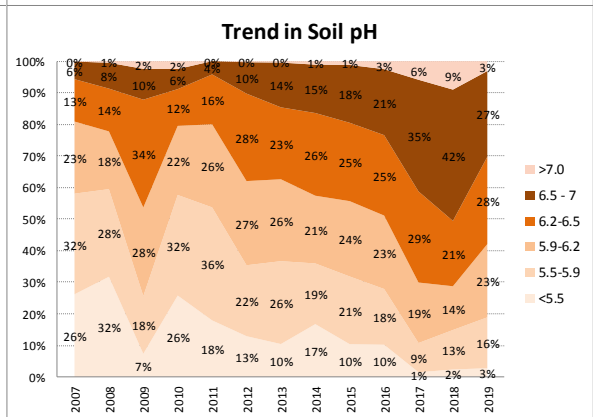

County	Waterford
Year	2019
Enterprise	Dairy
Number of Samples	831

County	Waterford
Year	2019
Enterprise	Drystock
Number of Samples	159

County	Waterford
Year	2019
Enterprise	Tillage
Number of Samples	37

Caution - Graphics based on low sample number