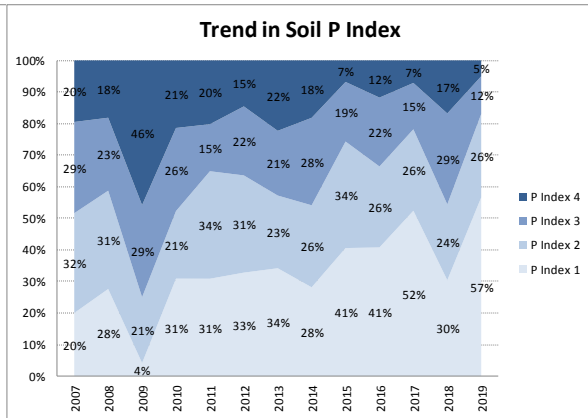

County	Waterford
Year	2019
Enterprise	Dairy
Number of Samples	831

County	Waterford
Year	2019
Enterprise	Drystock
Number of Samples	159

County	Waterford
Year	2019
Enterprise	Tillage
Number of Samples	37

Caution - Graphics based on low sample number