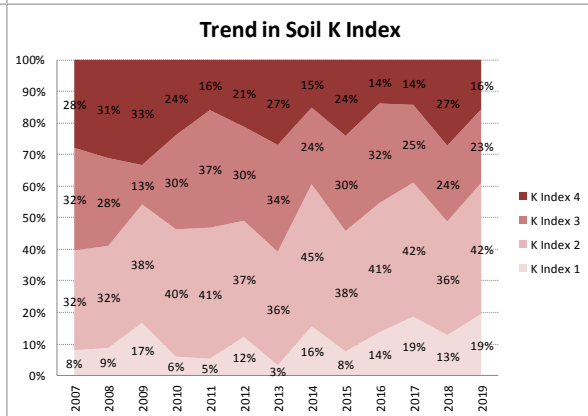

County	Waterford
Year	2019
Enterprise	Dairy
Number of Samples	831

County	Waterford
Year	2019
Enterprise	Drystock
Number of Samples	159

County	Waterford
Year	2019
Enterprise	Tillage
Number of Samples	37

Caution - Graphics based on low sample number