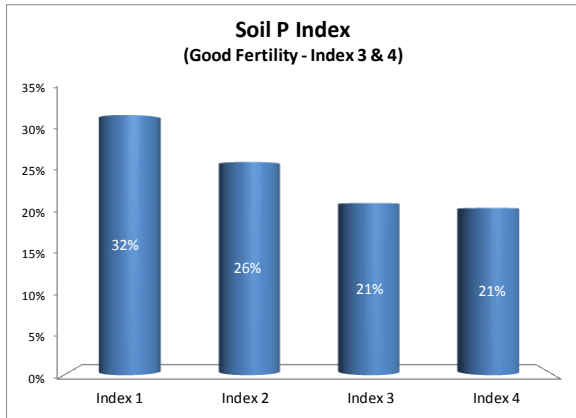

County	Waterford
Year	2019
Enterprise	Dairy
Number of Samples	831

County	Waterford
Year	2019
Enterprise	Drystock
Number of Samples	159

County	Waterford
Year	2019
Enterprise	Tillage
Number of Samples	37

Caution - Graphics based on low sample number