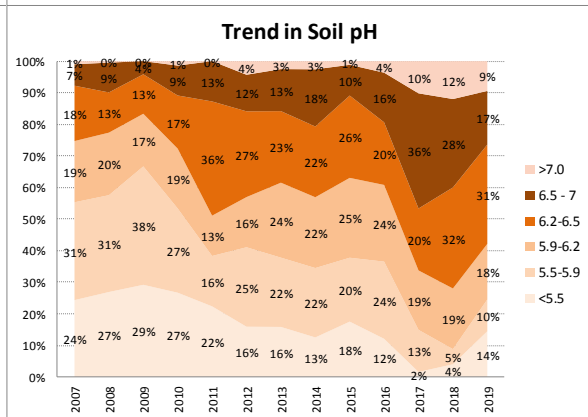

County	Waterford
Year	2019
Enterprise	Dairy
Number of Samples	831

County	Waterford
Year	2019
Enterprise	Drystock
Number of Samples	159

County	Waterford
Year	2019
Enterprise	Tillage
Number of Samples	37

Caution - Graphics based on low sample number