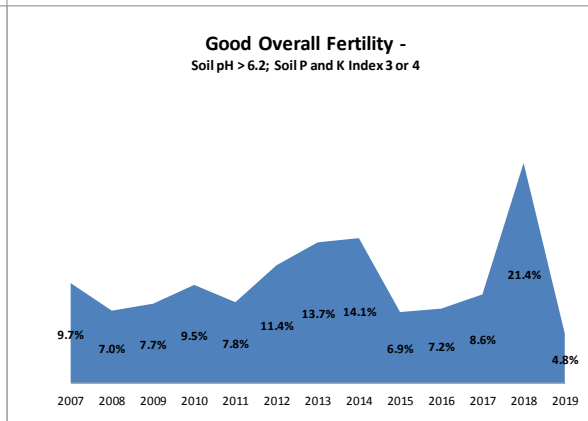

County	Waterford
Year	2019
Enterprise	Dairy
Number of Samples	831

County	Waterford
Year	2019
Enterprise	Drystock
Number of Samples	159

County	Waterford
Year	2019
Enterprise	Tillage
Number of Samples	37

Caution - Graphics based on low sample number