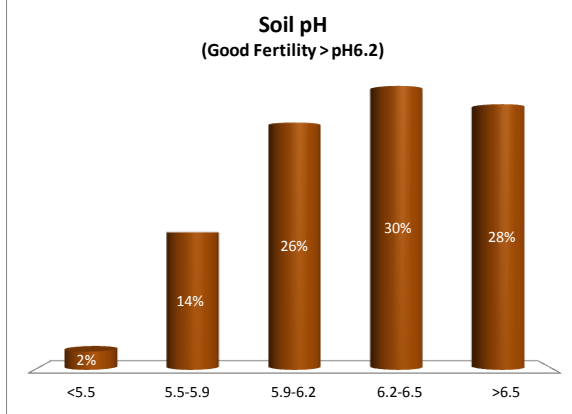

County	Westmeath
Year	2019
Enterprise	Dairy
Number of Samples	125

County	Westmeath
Year	2019
Enterprise	Drystock
Number of Samples	174

County	Westmeath
Year	2019
Enterprise	Tillage
Number of Samples	57

Caution - Graphics based on low sample number