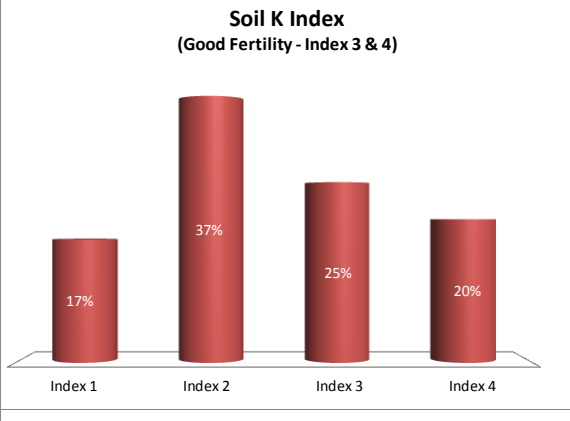

County	Westmeath
Year	2019
Enterprise	Dairy
Number of Samples	125

County	Westmeath
Year	2019
Enterprise	Drystock
Number of Samples	174

County	Westmeath
Year	2019
Enterprise	Tillage
Number of Samples	57

Caution - Graphics based on low sample number