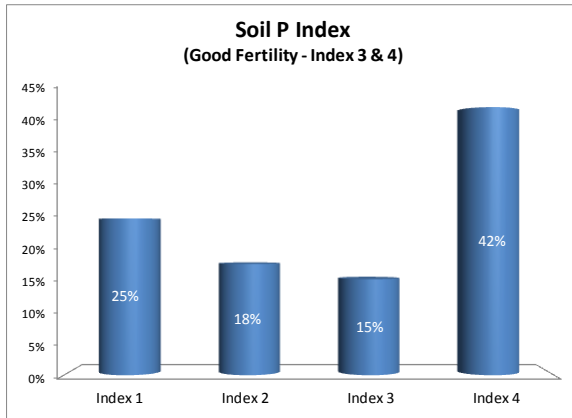

County	Westmeath
Year	2019
Enterprise	Dairy
Number of Samples	125

County	Westmeath
Year	2019
Enterprise	Drystock
Number of Samples	174

County	Westmeath
Year	2019
Enterprise	Tillage
Number of Samples	57

Caution - Graphics based on low sample number