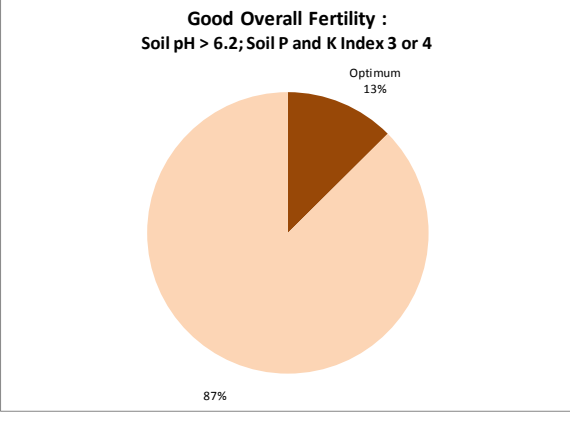

County	Westmeath
Year	2019
Enterprise	Dairy
Number of Samples	125

County	Westmeath
Year	2019
Enterprise	Drystock
Number of Samples	174

County	Westmeath
Year	2019
Enterprise	Tillage
Number of Samples	57

Caution - Graphics based on low sample number