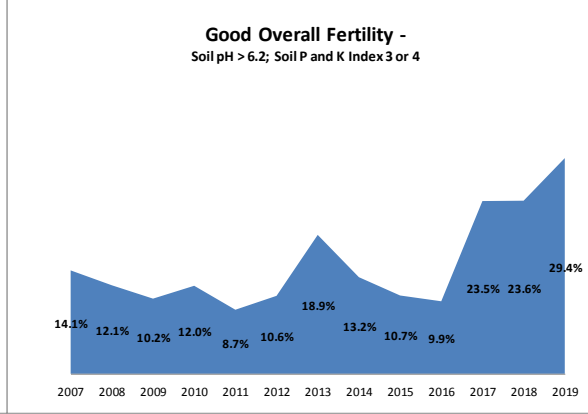

County	Westmeath
Year	2019
Enterprise	Dairy
Number of Samples	125

County	Westmeath
Year	2019
Enterprise	Drystock
Number of Samples	174

County	Westmeath
Year	2019
Enterprise	Tillage
Number of Samples	57

Caution - Graphics based on low sample number