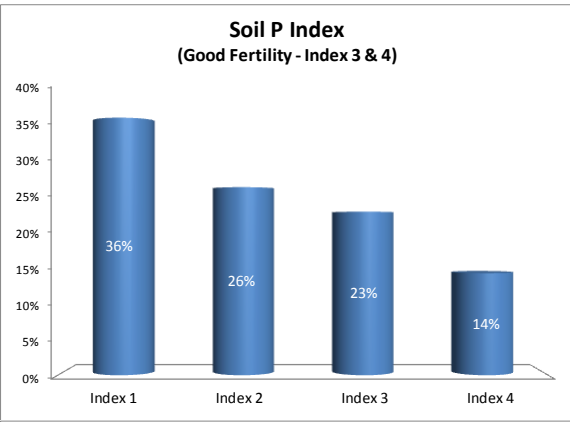

County	Westmeath
Year	2019
Enterprise	Dairy
Number of Samples	125

County	Westmeath
Year	2019
Enterprise	Drystock
Number of Samples	174

County	Westmeath
Year	2019
Enterprise	Tillage
Number of Samples	57

Caution - Graphics based on low sample number