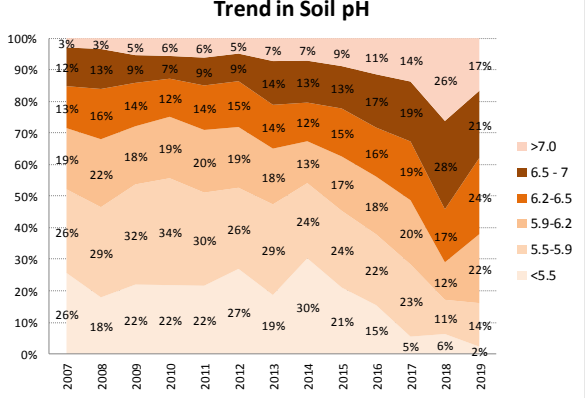

County	Westmeath
Year	2019
Enterprise	Dairy
Number of Samples	125

County	Westmeath
Year	2019
Enterprise	Drystock
Number of Samples	174

County	Westmeath
Year	2019
Enterprise	Tillage
Number of Samples	57

Caution - Graphics based on low sample number