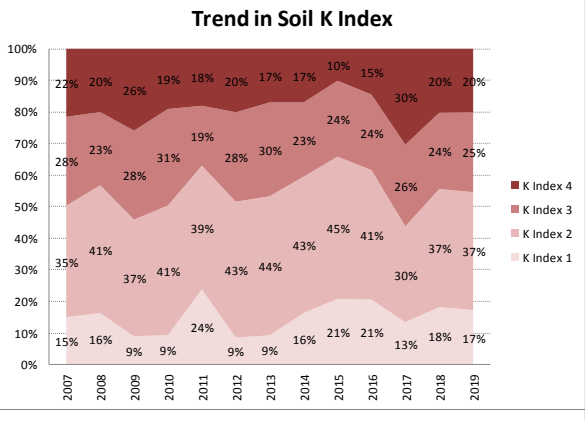

County	Westmeath
Year	2019
Enterprise	Dairy
Number of Samples	125

County	Westmeath
Year	2019
Enterprise	Drystock
Number of Samples	174

County	Westmeath
Year	2019
Enterprise	Tillage
Number of Samples	57

Caution - Graphics based on low sample number