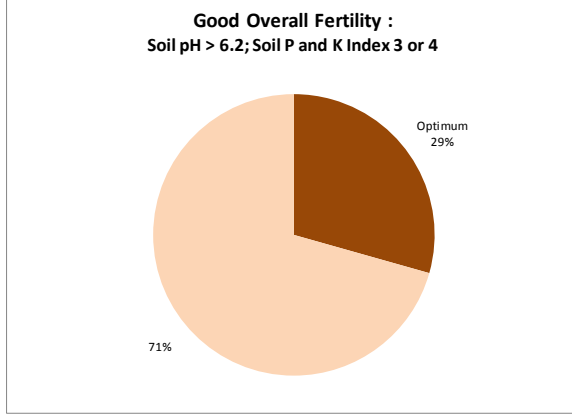

County	Westmeath
Year	2019
Enterprise	Dairy
Number of Samples	125

County	Westmeath
Year	2019
Enterprise	Drystock
Number of Samples	174

County	Westmeath
Year	2019
Enterprise	Tillage
Number of Samples	57

Caution - Graphics based on low sample number