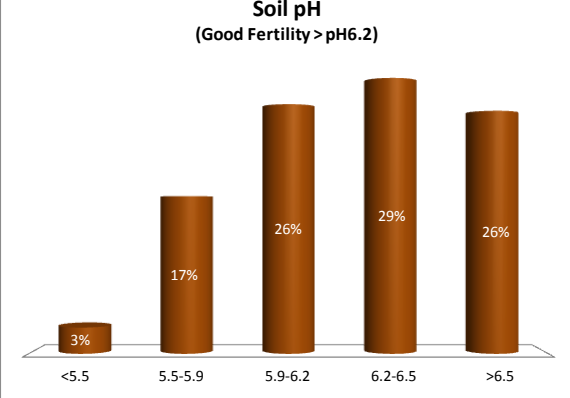

County	Westmeath
Year	2019
Enterprise	Dairy
Number of Samples	125

County	Westmeath
Year	2019
Enterprise	Drystock
Number of Samples	174

County	Westmeath
Year	2019
Enterprise	Tillage
Number of Samples	57

Caution - Graphics based on low sample number