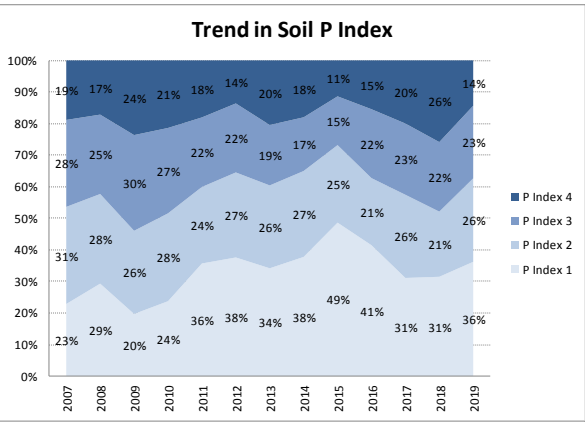

County	Westmeath
Year	2019
Enterprise	Dairy
Number of Samples	125

County	Westmeath
Year	2019
Enterprise	Drystock
Number of Samples	174

County	Westmeath
Year	2019
Enterprise	Tillage
Number of Samples	57

Caution - Graphics based on low sample number