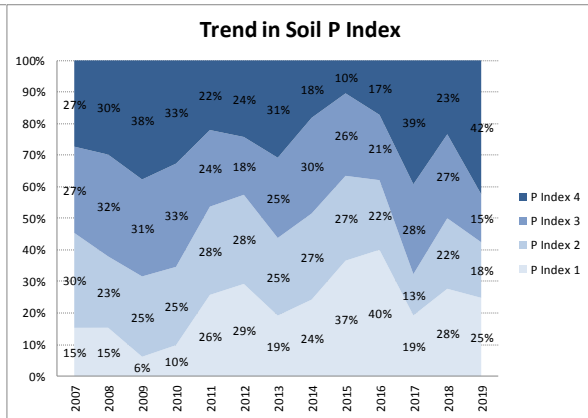

County	Westmeath
Year	2019
Enterprise	Dairy
Number of Samples	125

County	Westmeath
Year	2019
Enterprise	Drystock
Number of Samples	174

County	Westmeath
Year	2019
Enterprise	Tillage
Number of Samples	57

Caution - Graphics based on low sample number