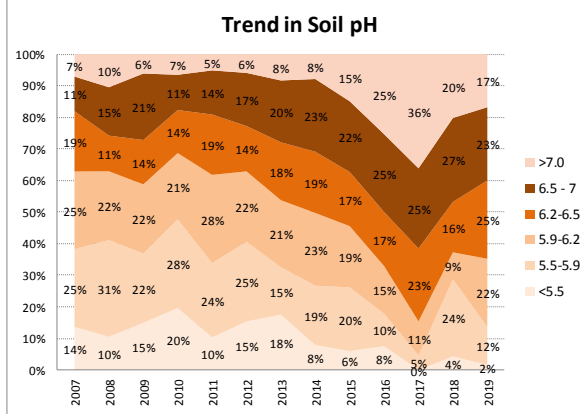

County	Westmeath
Year	2019
Enterprise	Dairy
Number of Samples	125

County	Westmeath
Year	2019
Enterprise	Drystock
Number of Samples	174

County	Westmeath
Year	2019
Enterprise	Tillage
Number of Samples	57

Caution - Graphics based on low sample number