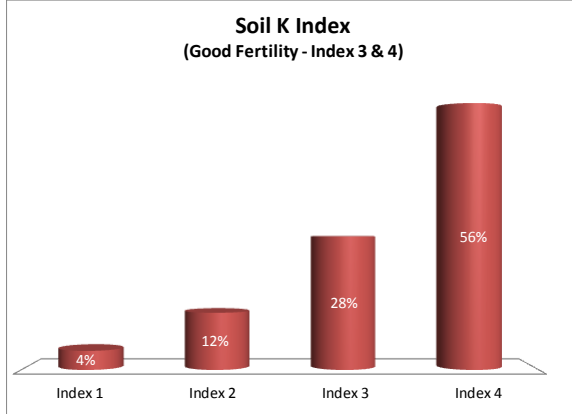

County	Westmeath
Year	2019
Enterprise	Dairy
Number of Samples	125

County	Westmeath
Year	2019
Enterprise	Drystock
Number of Samples	174

County	Westmeath
Year	2019
Enterprise	Tillage
Number of Samples	57

Caution - Graphics based on low sample number