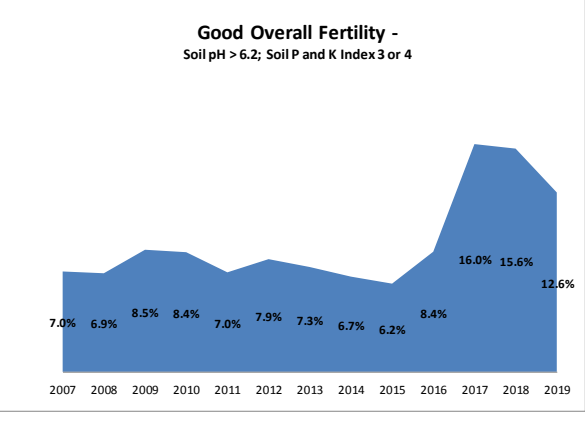

County	Westmeath
Year	2019
Enterprise	Dairy
Number of Samples	125

County	Westmeath
Year	2019
Enterprise	Drystock
Number of Samples	174

County	Westmeath
Year	2019
Enterprise	Tillage
Number of Samples	57

Caution - Graphics based on low sample number