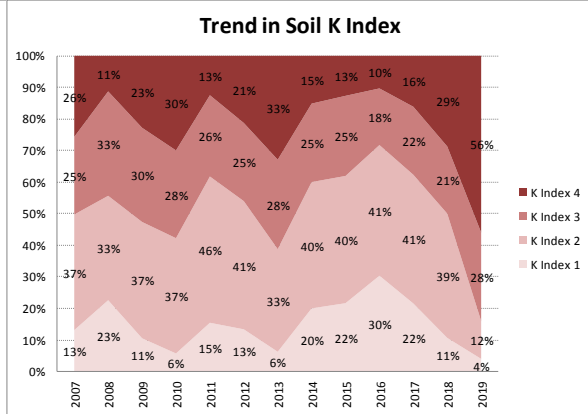

County	Westmeath
Year	2019
Enterprise	Dairy
Number of Samples	125

County	Westmeath
Year	2019
Enterprise	Drystock
Number of Samples	174

County	Westmeath
Year	2019
Enterprise	Tillage
Number of Samples	57

Caution - Graphics based on low sample number