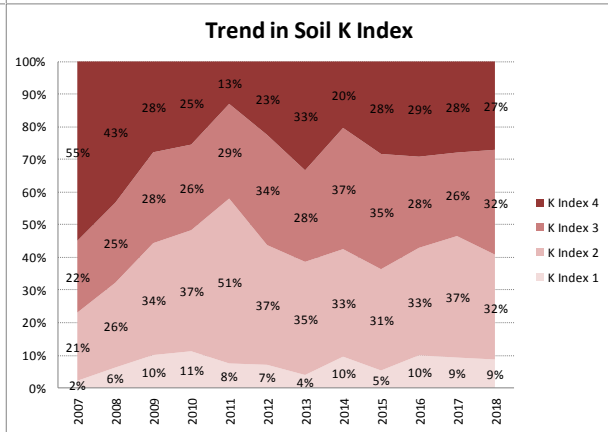

# Soil Analysis Status and Trends

County	Carlow
Year	2018
Enterprise	All Farms
Number of Samples	732

# Soil Analysis Status and Trends

County	Carlow
Year	2018
Enterprise	Dairy
Number of Samples	218