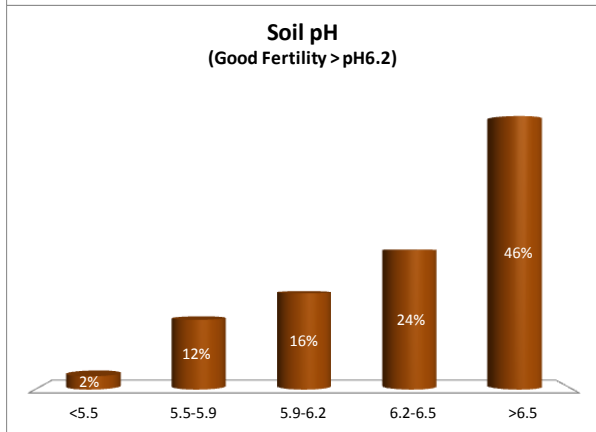

# Soil Analysis Status and Trends

County	Carlow
Year	2018
Enterprise	Dairy
Number of Samples	218

# Soil Analysis Status and Trends

County	Carlow
Year	2018
Enterprise	Drystock
Number of Samples	314