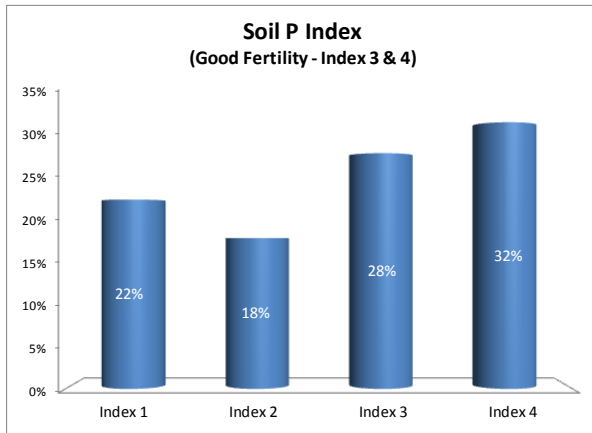

# Soil Analysis Status and Trends

County	Carlow
Year	2018
Enterprise	All Farms
Number of Samples	732

# Soil Analysis Status and Trends

County	Carlow
Year	2018
Enterprise	Dairy
Number of Samples	218