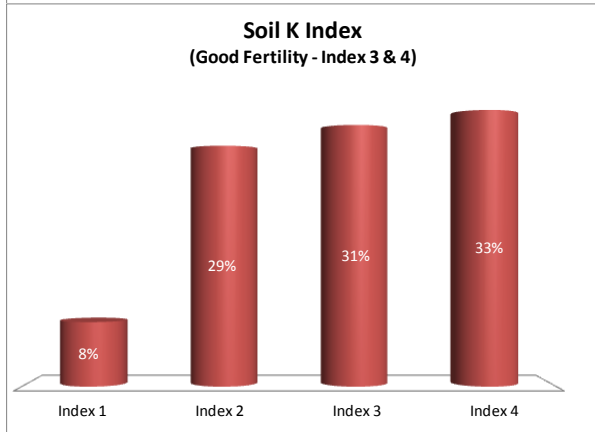

# Soil Analysis Status and Trends

County	Carlow
Year	2018
Enterprise	All Farms
Number of Samples	732

# Soil Analysis Status and Trends

County	Carlow
Year	2018
Enterprise	Dairy
Number of Samples	218