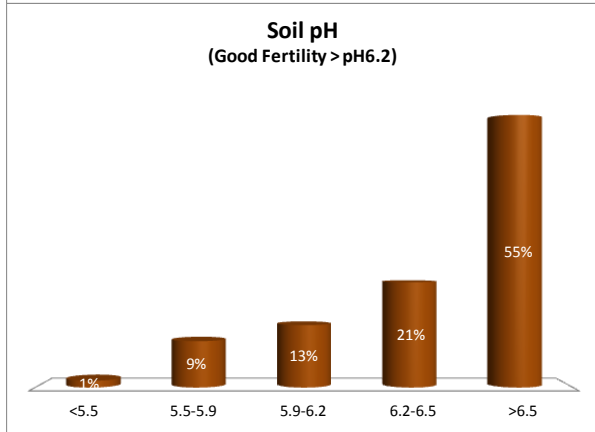

# Soil Analysis Status and Trends

County	Carlow
Year	2018
Enterprise	All Farms
Number of Samples	732

# Soil Analysis Status and Trends

County	Carlow
Year	2018
Enterprise	Dairy
Number of Samples	218