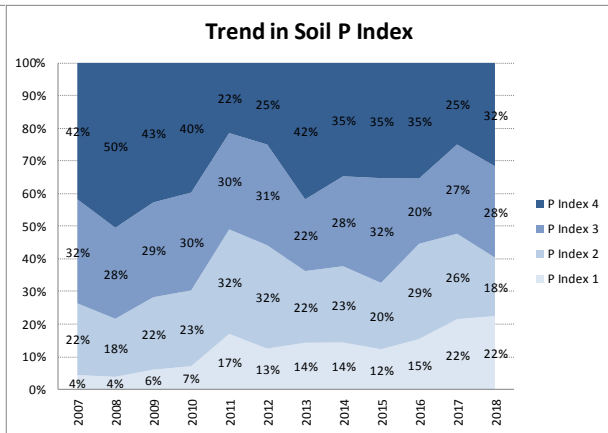

# Soil Analysis Status and Trends

County	Carlow
Year	2018
Enterprise	All Farms
Number of Samples	732

# Soil Analysis Status and Trends

County	Carlow
Year	2018
Enterprise	Dairy
Number of Samples	218