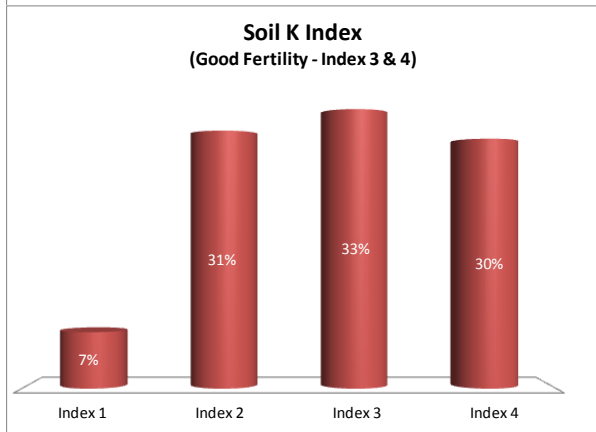

# Soil Analysis Status and Trends

County	Carlow
Year	2018
Enterprise	Dairy
Number of Samples	218

# Soil Analysis Status and Trends

County	Carlow
Year	2018
Enterprise	Drystock
Number of Samples	314