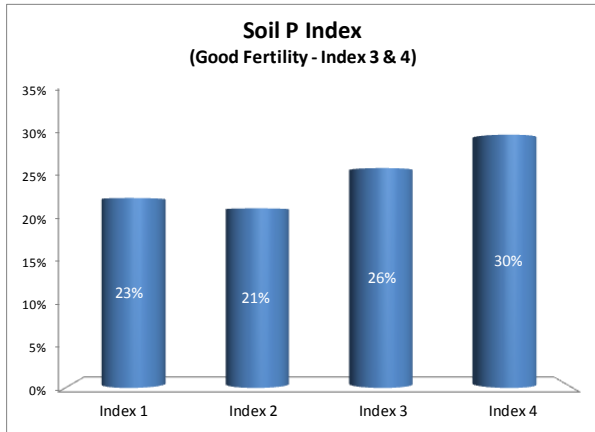

# Soil Analysis Status and Trends

County	Carlow
Year	2018
Enterprise	All Farms
Number of Samples	732

# Soil Analysis Status and Trends

County	Carlow
Year	2018
Enterprise	Dairy
Number of Samples	218