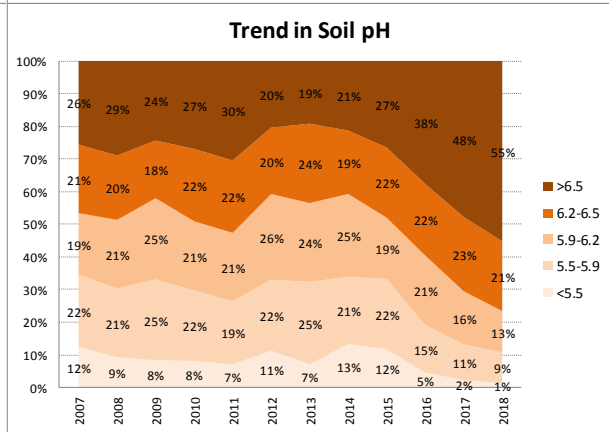

# Soil Analysis Status and Trends

County	Carlow
Year	2018
Enterprise	All Farms
Number of Samples	732

# Soil Analysis Status and Trends

County	Carlow
Year	2018
Enterprise	Dairy
Number of Samples	218