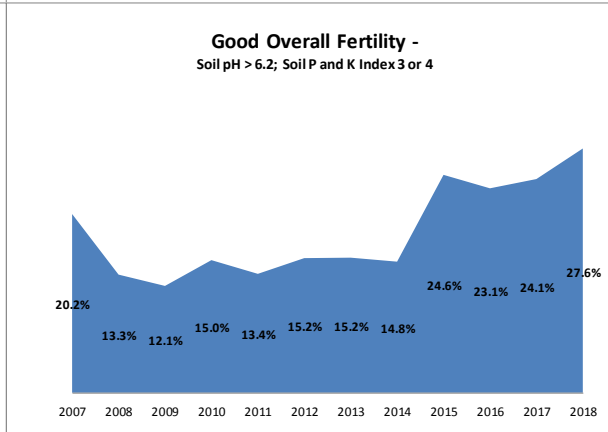

# Soil Analysis Status and Trends

County	Carlow
Year	2018
Enterprise	All Farms
Number of Samples	732

# Soil Analysis Status and Trends

County	Carlow
Year	2018
Enterprise	Dairy
Number of Samples	218