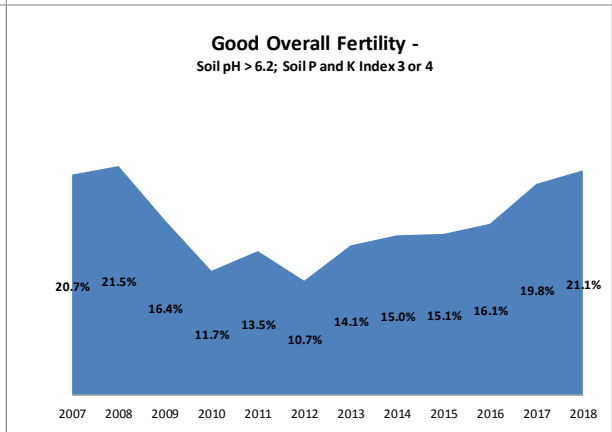

# Soil Analysis Status and Trends

County	Carlow
Year	2018
Enterprise	Dairy
Number of Samples	218

# Soil Analysis Status and Trends

County	Carlow
Year	2018
Enterprise	Drystock
Number of Samples	314