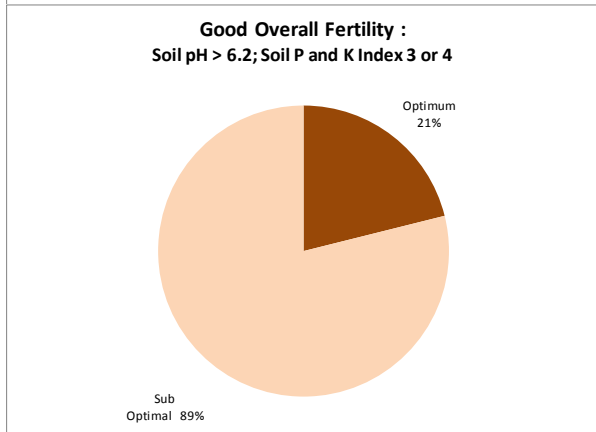

# Soil Analysis Status and Trends

County	Carlow
Year	2018
Enterprise	Dairy
Number of Samples	218

# Soil Analysis Status and Trends

County	Carlow
Year	2018
Enterprise	Drystock
Number of Samples	314