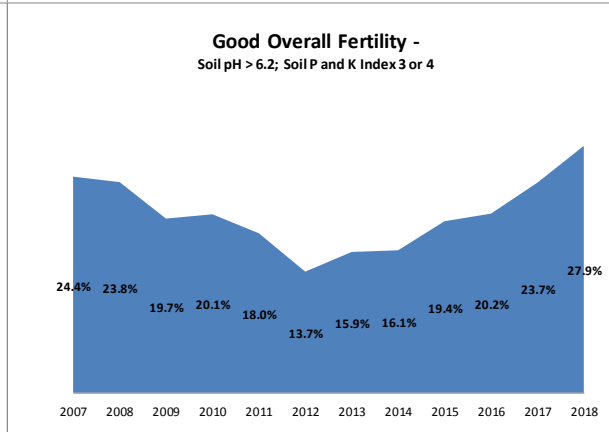

# Soil Analysis Status and Trends

County	Carlow
Year	2018
Enterprise	All Farms
Number of Samples	732

# Soil Analysis Status and Trends

County	Carlow
Year	2018
Enterprise	Dairy
Number of Samples	218