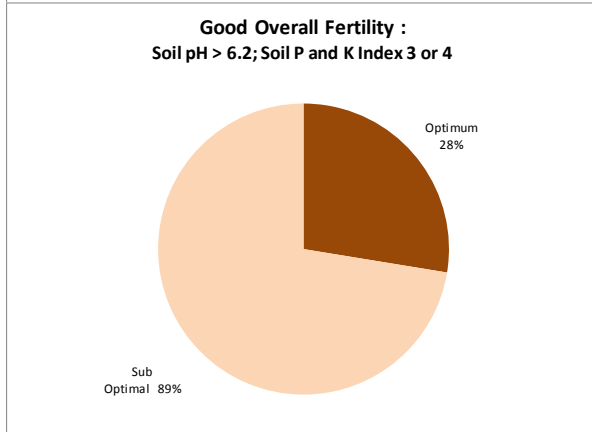

# Soil Analysis Status and Trends

County	Carlow
Year	2018
Enterprise	All Farms
Number of Samples	732

# Soil Analysis Status and Trends

County	Carlow
Year	2018
Enterprise	Dairy
Number of Samples	218