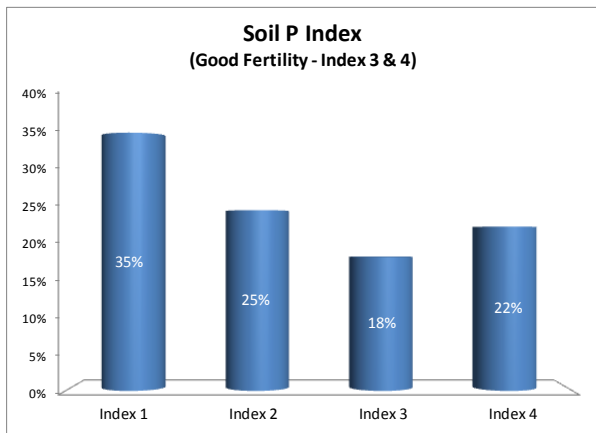

# Soil Analysis Status and Trends

County	Carlow
Year	2018
Enterprise	Dairy
Number of Samples	218

# Soil Analysis Status and Trends

County	Carlow
Year	2018
Enterprise	Drystock
Number of Samples	314