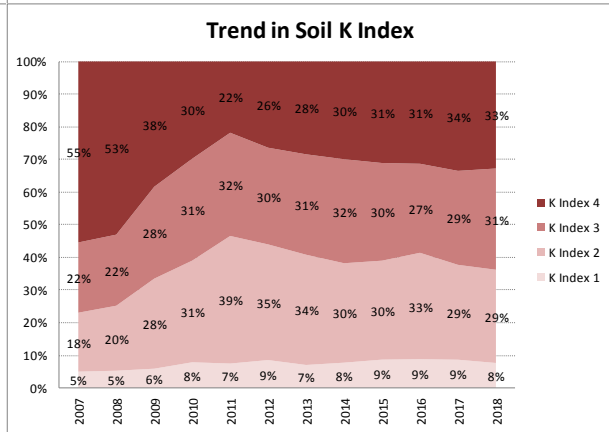

# Soil Analysis Status and Trends

County	Carlow
Year	2018
Enterprise	All Farms
Number of Samples	732

# Soil Analysis Status and Trends

County	Carlow
Year	2018
Enterprise	Dairy
Number of Samples	218