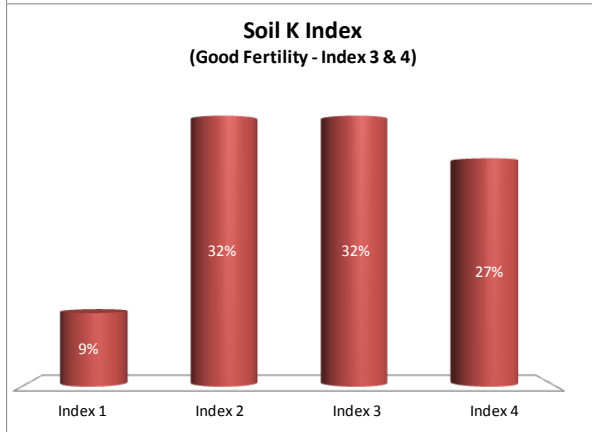

# Soil Analysis Status and Trends

County	Carlow
Year	2018
Enterprise	All Farms
Number of Samples	732

# Soil Analysis Status and Trends

County	Carlow
Year	2018
Enterprise	Dairy
Number of Samples	218