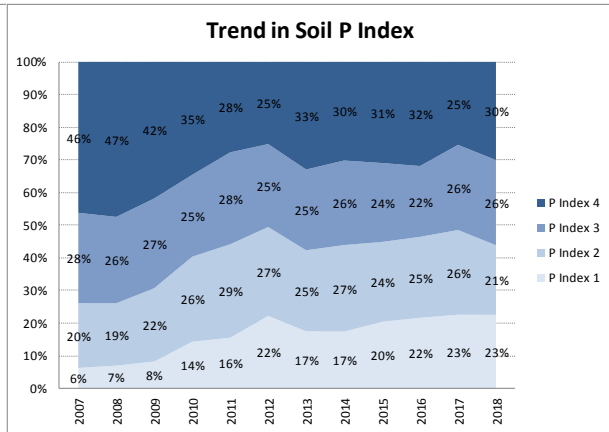

# Soil Analysis Status and Trends

County	Carlow
Year	2018
Enterprise	All Farms
Number of Samples	732

# Soil Analysis Status and Trends

County	Carlow
Year	2018
Enterprise	Dairy
Number of Samples	218