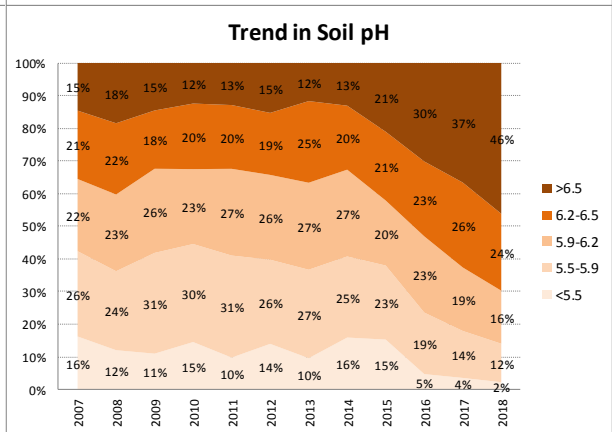

# Soil Analysis Status and Trends

County	Carlow
Year	2018
Enterprise	All Farms
Number of Samples	732

# Soil Analysis Status and Trends

County	Carlow
Year	2018
Enterprise	Dairy
Number of Samples	218

# Soil Analysis Status and Trends

County	Carlow
Year	2018
Enterprise	Drystock
Number of Samples	314