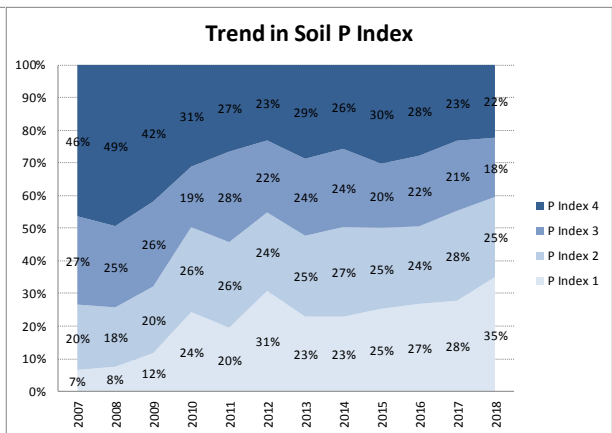

# Soil Analysis Status and Trends

County	Carlow
Year	2018
Enterprise	All Farms
Number of Samples	732

# Soil Analysis Status and Trends

County	Carlow
Year	2018
Enterprise	Dairy
Number of Samples	218

# Soil Analysis Status and Trends

County	Carlow
Year	2018
Enterprise	Drystock
Number of Samples	314