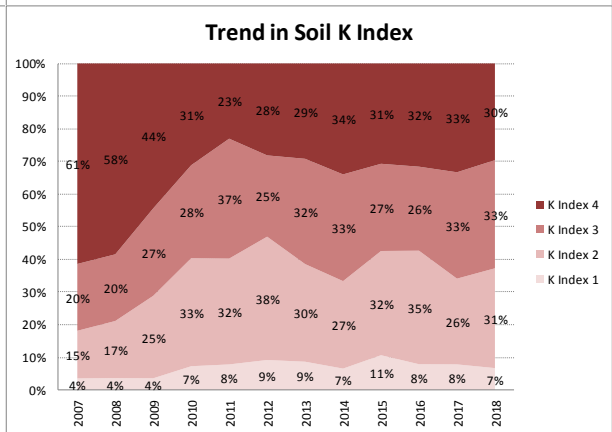

# Soil Analysis Status and Trends

County	Carlow
Year	2018
Enterprise	All Farms
Number of Samples	732

# Soil Analysis Status and Trends

County	Carlow
Year	2018
Enterprise	Dairy
Number of Samples	218

# Soil Analysis Status and Trends

County	Carlow
Year	2018
Enterprise	Drystock
Number of Samples	314