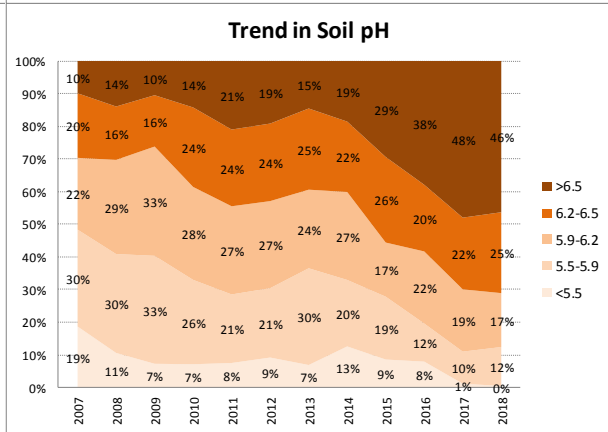

# Soil Analysis Status and Trends

County	Carlow
Year	2018
Enterprise	All Farms
Number of Samples	732

# Soil Analysis Status and Trends

County	Carlow
Year	2018
Enterprise	Dairy
Number of Samples	218