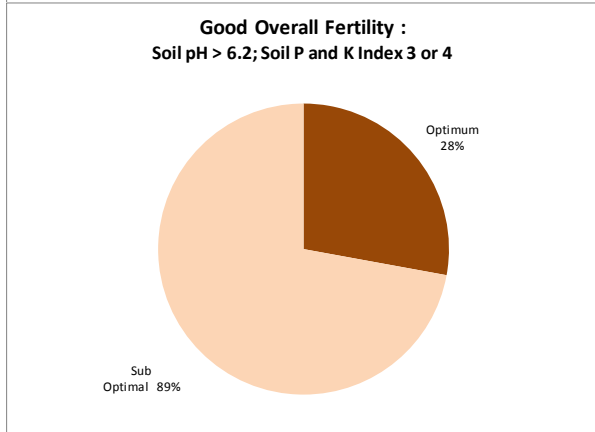

# Soil Analysis Status and Trends

County	Carlow
Year	2018
Enterprise	All Farms
Number of Samples	732

# Soil Analysis Status and Trends

County	Carlow
Year	2018
Enterprise	Dairy
Number of Samples	218