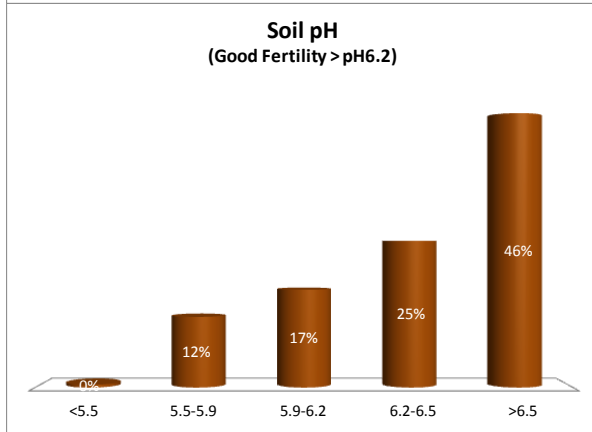

# Soil Analysis Status and Trends

County	Carlow
Year	2018
Enterprise	All Farms
Number of Samples	732

# Soil Analysis Status and Trends

County	Carlow
Year	2018
Enterprise	Dairy
Number of Samples	218