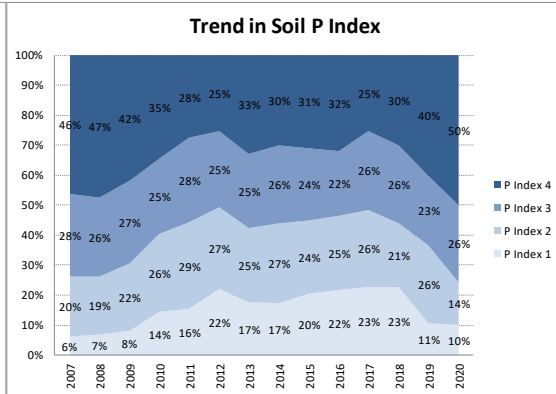

Soil Analysis Status and Trends

County	Carlow
Year	2020
Enterprise	All Farms
Number of Samples	332

Soil Analysis Status and Trends

County	Carlow
Year	2020
Enterprise	Dairy
Number of Samples	186

Soil Analysis Status and Trends

County	Carlow
Year	2020
Enterprise	Drystock
Number of Samples	59

Caution - Graphics based on low sample number

Soil Analysis Status and Trends

County	Carlow
Year	2020
Enterprise	Tillage
Number of Samples	82