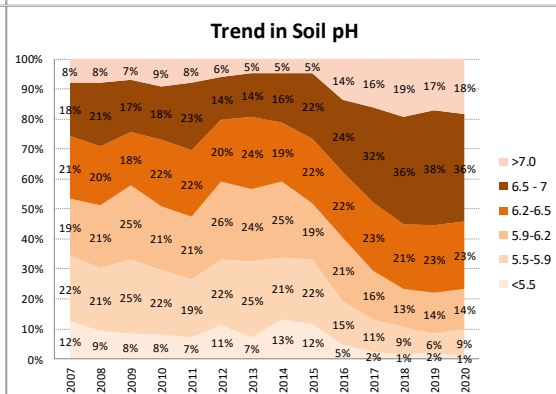

Soil Analysis Status and Trends

County	Carlow
Year	2020
Enterprise	All Farms
Number of Samples	332

Soil Analysis Status and Trends

County	Carlow
Year	2020
Enterprise	Dairy
Number of Samples	186

Soil Analysis Status and Trends