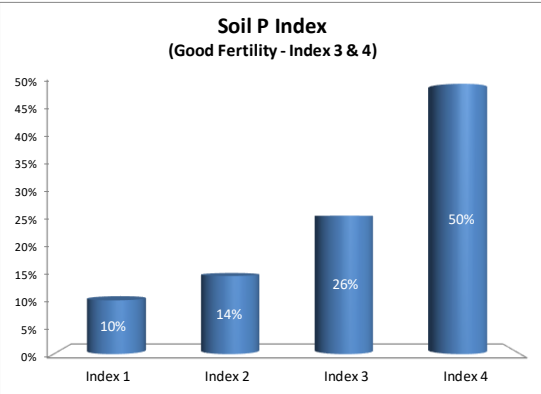

Soil Analysis Status and Trends

County	Carlow
Year	2020
Enterprise	All Farms
Number of Samples	332

Soil Analysis Status and Trends

County	Carlow
Year	2020
Enterprise	Dairy
Number of Samples	186

Soil Analysis Status and Trends

County	Carlow
Year	2020
Enterprise	Drystock
Number of Samples	59

Caution - Graphics based on low sample number

Soil Analysis Status and Trends

County	Carlow
Year	2020
Enterprise	Tillage
Number of Samples	82

Caution - Graphics based on low sample number