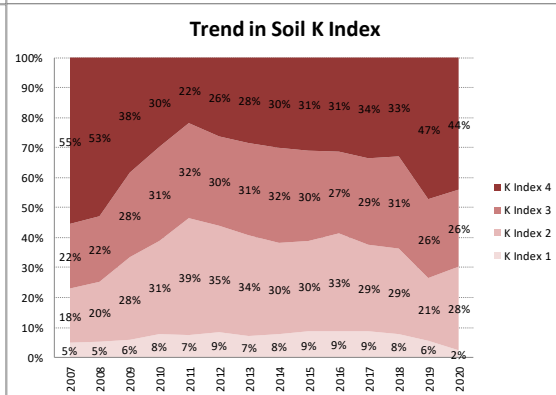

Soil Analysis Status and Trends

County	Carlow
Year	2020
Enterprise	All Farms
Number of Samples	332

Soil Analysis Status and Trends

County	Carlow
Year	2020
Enterprise	Dairy
Number of Samples	186

Soil Analysis Status and Trends

County	Carlow
Year	2020
Enterprise	Drystock
Number of Samples	59

Caution - Graphics based on low sample number

Soil Analysis Status and Trends

County	Carlow
Year	2020
Enterprise	Tillage
Number of Samples	82