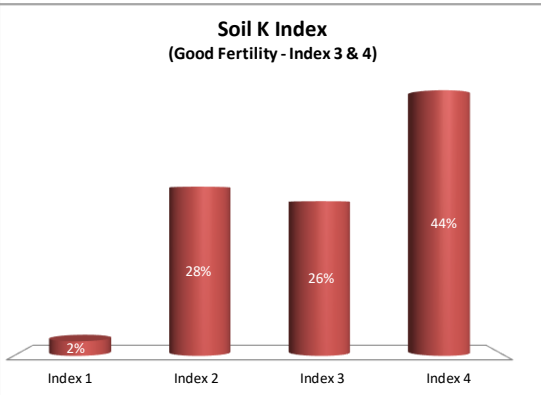

Soil Analysis Status and Trends

County	Carlow
Year	2020
Enterprise	All Farms
Number of Samples	332

Soil Analysis Status and Trends

County	Carlow
Year	2020
Enterprise	Dairy
Number of Samples	186

Soil Analysis Status and Trends

County	Carlow
Year	2020
Enterprise	Drystock
Number of Samples	59

Caution - Graphics based on low sample number

Soil Analysis Status and Trends

County	Carlow
Year	2020
Enterprise	Tillage
Number of Samples	82

Caution - Graphics based on low sample number