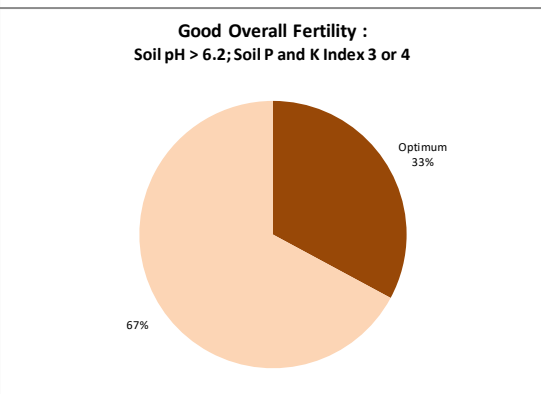

Soil Analysis Status and Trends

County	Carlow
Year	2020
Enterprise	All Farms
Number of Samples	332

Soil Analysis Status and Trends

County	Carlow
Year	2020
Enterprise	Dairy
Number of Samples	186

Soil Analysis Status and Trends

Caution - Graphics based on low sample number