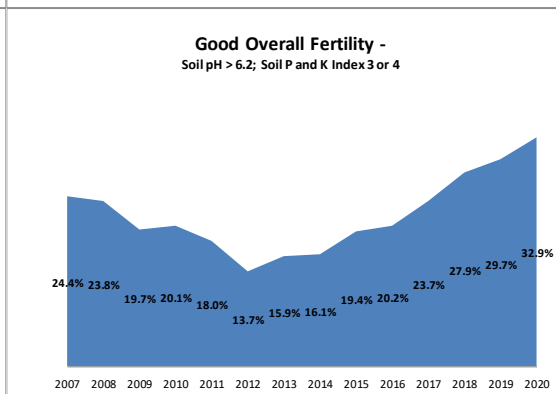

Soil Analysis Status and Trends

County	Carlow
Year	2020
Enterprise	All Farms
Number of Samples	332

Soil Analysis Status and Trends

County	Carlow
Year	2020
Enterprise	Dairy
Number of Samples	186

Soil Analysis Status and Trends