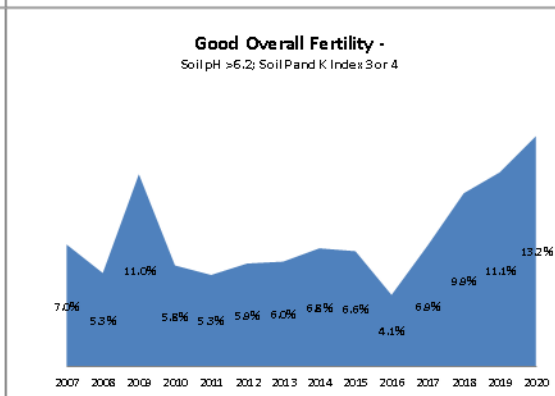

Soil Analysis Status and Trends

County	Clare
Year	2020
Enterprise	All Farms
Number of Samples	993

Soil Analysis Status and Trends

County	Clare
Year	2020
Enterprise	Drystock
Number of Samples	188