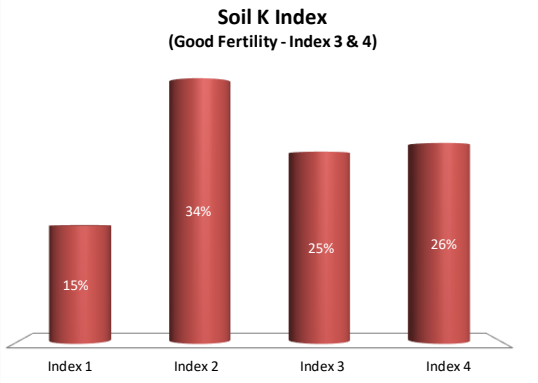

Soil Analysis Status and Trends

County	Clare
Year	2020
Enterprise	All Farms
Number of Samples	993

Soil Analysis Status and Trends

County	Clare
Year	2020
Enterprise	Drystock
Number of Samples	188