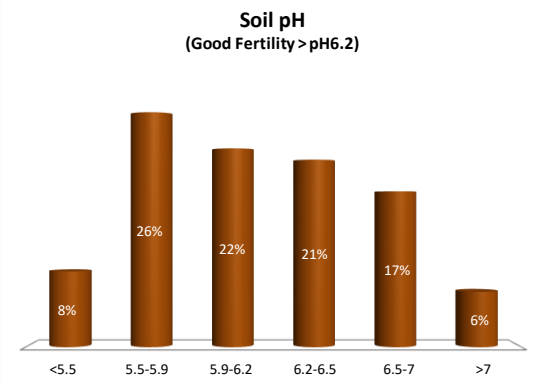

Soil Analysis Status and Trends

County	Clare
Year	2020
Enterprise	All Farms
Number of Samples	993

Soil Analysis Status and Trends

County	Clare
Year	2020
Enterprise	Drystock
Number of Samples	188