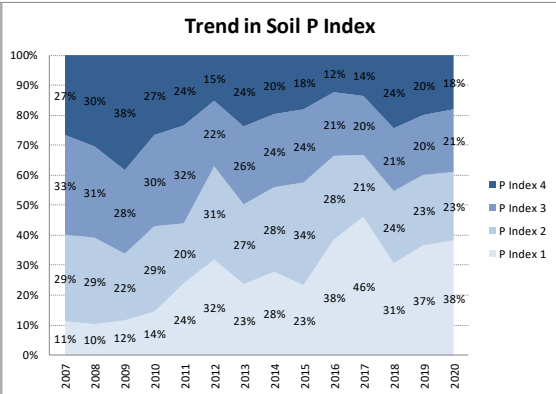

Soil Analysis Status and Trends

County	Clare
Year	2020
Enterprise	All Farms
Number of Samples	993

Soil Analysis Status and Trends

County	Clare
Year	2020
Enterprise	Drystock
Number of Samples	188