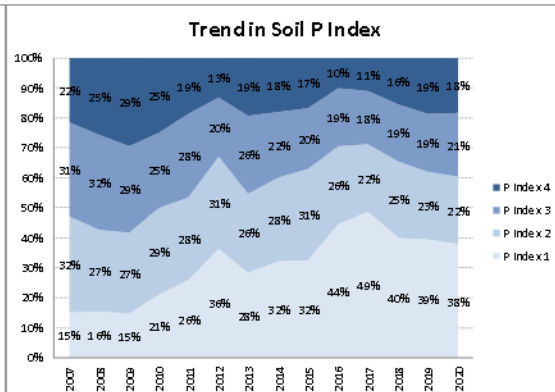

Soil Analysis Status and Trends

County	Clare
Year	2020
Enterprise	All Farms
Number of Samples	993

Soil Analysis Status and Trends

County	Clare
Year	2020
Enterprise	Drystock
Number of Samples	188