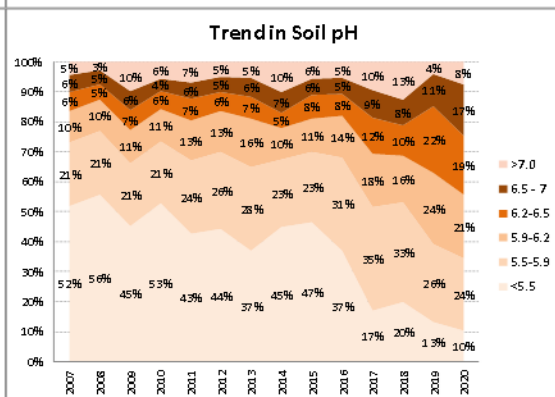

Soil Analysis Status and Trends

County	Clare
Year	2020
Enterprise	All Farms
Number of Samples	993

Soil Analysis Status and Trends

County	Clare
Year	2020
Enterprise	Drystock
Number of Samples	188