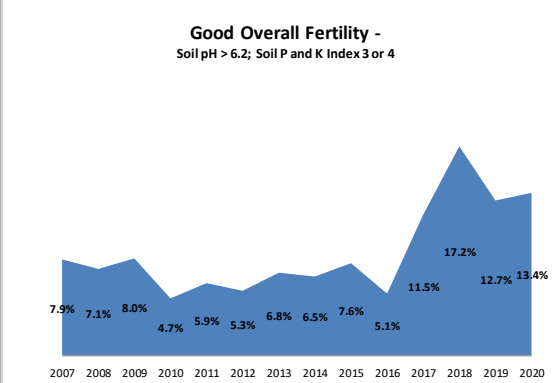

Soil Analysis Status and Trends

County	Clare
Year	2020
Enterprise	All Farms
Number of Samples	993

Soil Analysis Status and Trends

County	Clare
Year	2020
Enterprise	Drystock
Number of Samples	188