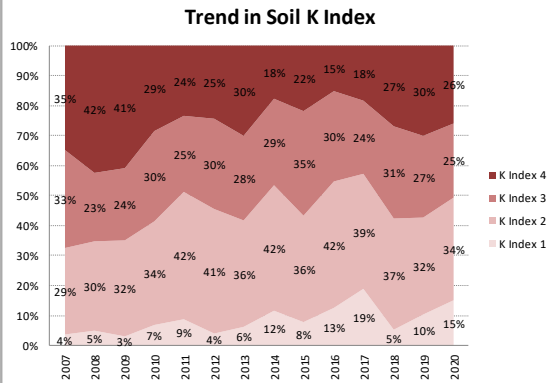

Soil Analysis Status and Trends

County	Clare
Year	2020
Enterprise	All Farms
Number of Samples	993

Soil Analysis Status and Trends

County	Clare
Year	2020
Enterprise	Drystock
Number of Samples	188