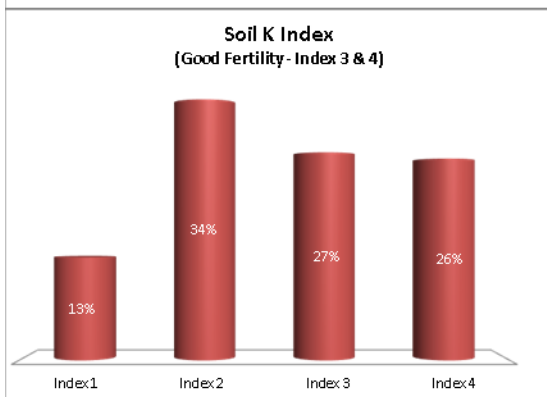

Soil Analysis Status and Trends

County	Clare
Year	2020
Enterprise	All Farms
Number of Samples	993

Soil Analysis Status and Trends

County	Clare
Year	2020
Enterprise	Drystock
Number of Samples	188