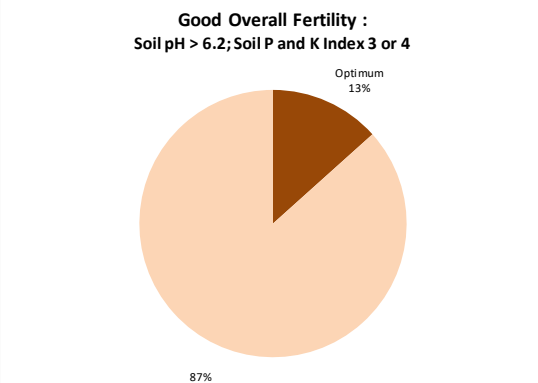

Soil Analysis Status and Trends

County	Clare
Year	2020
Enterprise	All Farms
Number of Samples	993

Soil Analysis Status and Trends

County	Clare
Year	2020
Enterprise	Drystock
Number of Samples	188