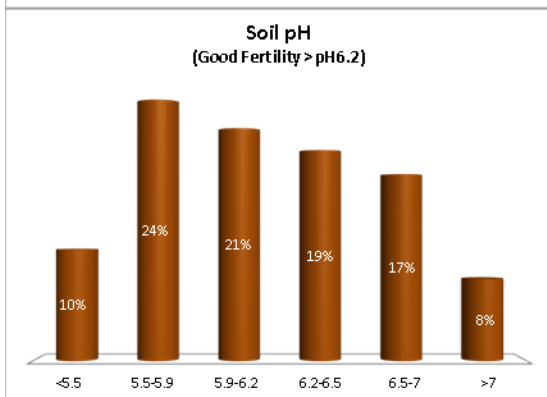

Soil Analysis Status and Trends

County	Clare
Year	2020
Enterprise	All Farms
Number of Samples	993

Soil Analysis Status and Trends

County	Clare
Year	2020
Enterprise	Drystock
Number of Samples	188