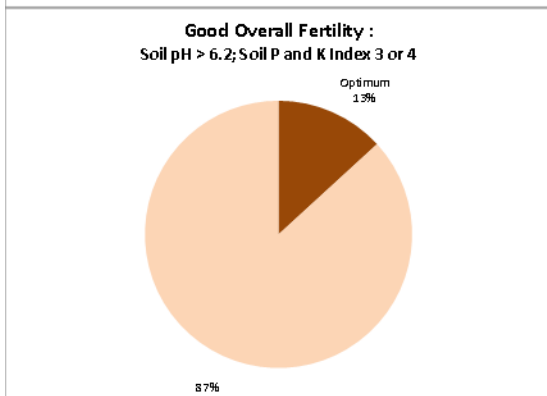

Soil Analysis Status and Trends

County	Clare
Year	2020
Enterprise	All Farms
Number of Samples	993

Soil Analysis Status and Trends

County	Clare
Year	2020
Enterprise	Drystock
Number of Samples	188