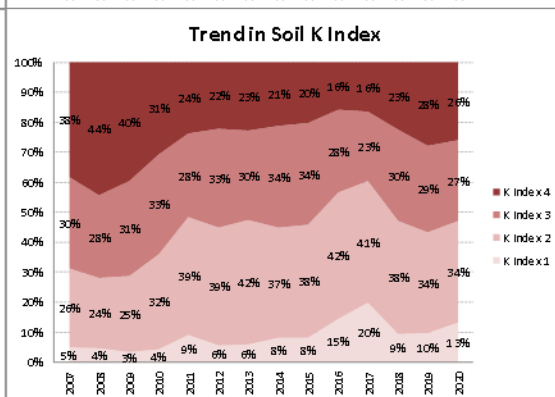

Soil Analysis Status and Trends

County	Clare
Year	2020
Enterprise	All Farms
Number of Samples	993

Soil Analysis Status and Trends

County	Clare
Year	2020
Enterprise	Drystock
Number of Samples	188