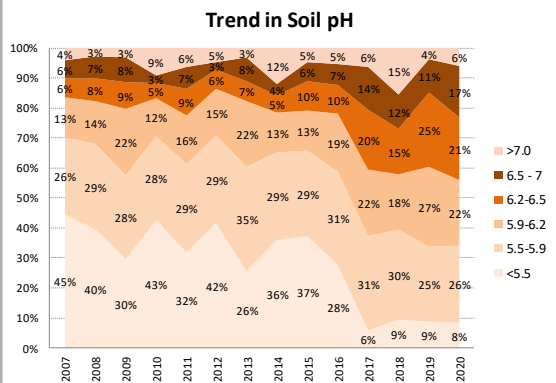

Soil Analysis Status and Trends

County	Clare
Year	2020
Enterprise	All Farms
Number of Samples	993

Soil Analysis Status and Trends

County	Clare
Year	2020
Enterprise	Drystock
Number of Samples	188