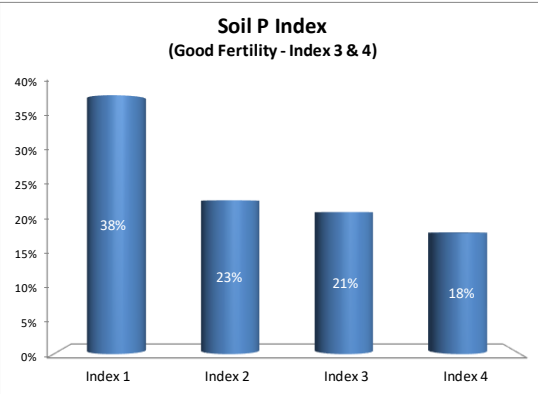

Soil Analysis Status and Trends

County	Clare
Year	2020
Enterprise	All Farms
Number of Samples	993

Soil Analysis Status and Trends

County	Clare
Year	2020
Enterprise	Drystock
Number of Samples	188