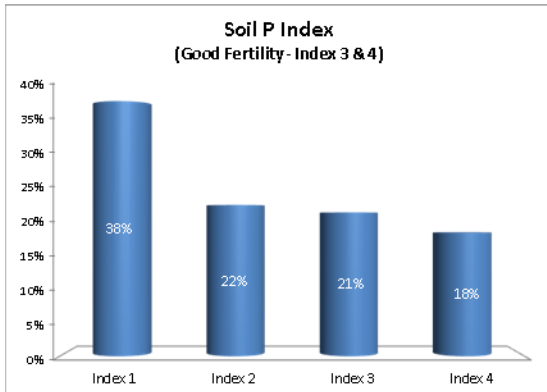

Soil Analysis Status and Trends

County	Clare
Year	2020
Enterprise	All Farms
Number of Samples	993

Soil Analysis Status and Trends

County	Clare
Year	2020
Enterprise	Drystock
Number of Samples	188