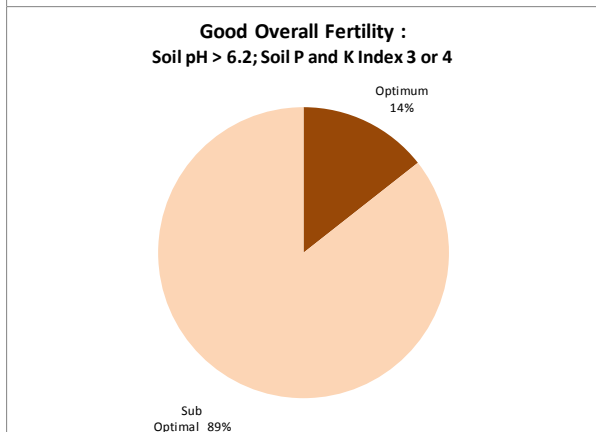

Soil Analysis Status and Trends

County	Cork
Year	2018
Enterprise	All Farms
Number of Samples	5,643

Soil Analysis Status and Trends

County	Cork
Year	2018
Enterprise	Dairy
Number of Samples	4,053

Soil Analysis Status and Trends

County	Cork
Year	2018
Enterprise	Drystock
Number of Samples	1,207

Soil Analysis Status and Trends

County	Cork
Year	2018
Enterprise	Tillage
Number of Samples	348