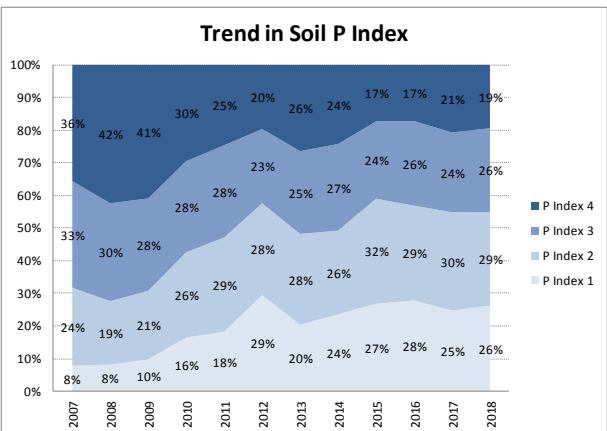

Soil Analysis Status and Trends

County	Cork
Year	2018
Enterprise	All Farms
Number of Samples	5,643

Soil Analysis Status and Trends

County	Cork
Year	2018
Enterprise	Dairy
Number of Samples	4,053

Soil Analysis Status and Trends

County	Cork
Year	2018
Enterprise	Drystock
Number of Samples	1,207

Soil Analysis Status and Trends

County	Cork
Year	2018
Enterprise	Tillage
Number of Samples	348