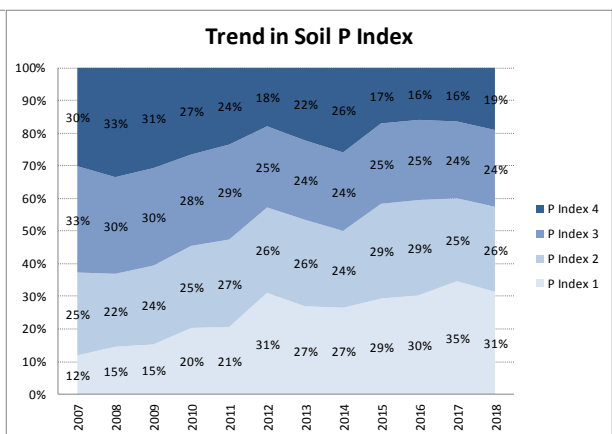

Soil Analysis Status and Trends

County	Cork
Year	2018
Enterprise	All Farms
Number of Samples	5,643

Soil Analysis Status and Trends

County	Cork
Year	2018
Enterprise	Dairy
Number of Samples	4,053

Soil Analysis Status and Trends

County	Cork
Year	2018
Enterprise	Drystock
Number of Samples	1,207

Soil Analysis Status and Trends

County	Cork
Year	2018
Enterprise	Tillage
Number of Samples	348