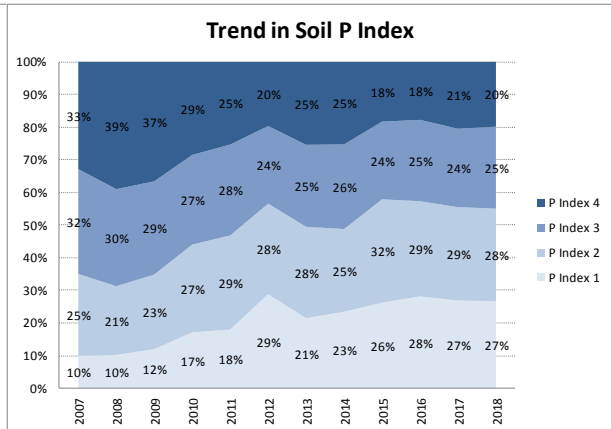

Soil Analysis Status and Trends

County	Cork
Year	2018
Enterprise	All Farms
Number of Samples	5,643

Soil Analysis Status and Trends

County	Cork
Year	2018
Enterprise	Dairy
Number of Samples	4,053

Soil Analysis Status and Trends

County	Cork
Year	2018
Enterprise	Drystock
Number of Samples	1,207

Soil Analysis Status and Trends

County	Cork
Year	2018
Enterprise	Tillage
Number of Samples	348