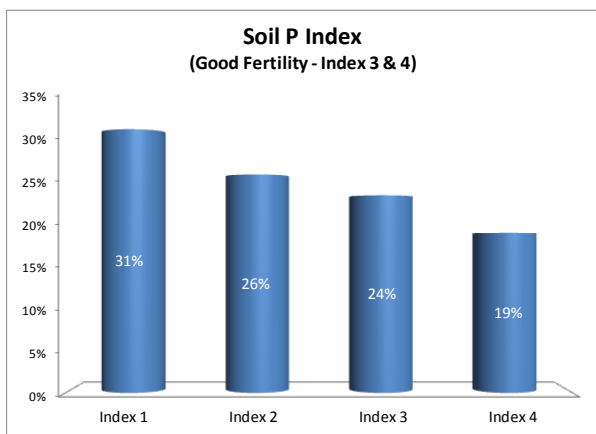

Soil Analysis Status and Trends

County	Cork
Year	2018
Enterprise	All Farms
Number of Samples	5,643

Soil Analysis Status and Trends

County	Cork
Year	2018
Enterprise	Dairy
Number of Samples	4,053

Soil Analysis Status and Trends

County	Cork
Year	2018
Enterprise	Drystock
Number of Samples	1,207

Soil Analysis Status and Trends

County	Cork
Year	2018
Enterprise	Tillage
Number of Samples	348