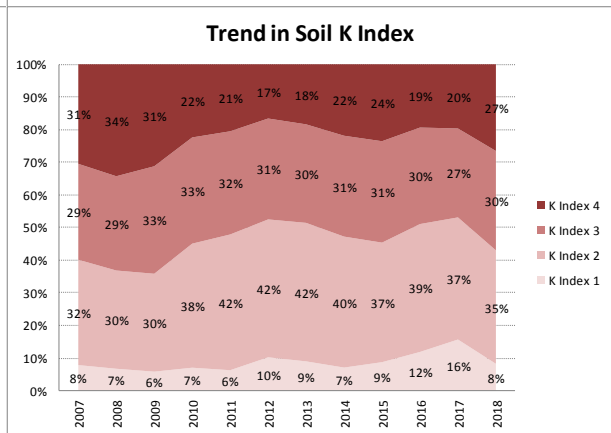

Soil Analysis Status and Trends

County	Cork
Year	2018
Enterprise	All Farms
Number of Samples	5,643

Soil Analysis Status and Trends

County	Cork
Year	2018
Enterprise	Dairy
Number of Samples	4,053

Soil Analysis Status and Trends

County	Cork
Year	2018
Enterprise	Drystock
Number of Samples	1,207

Soil Analysis Status and Trends

County	Cork
Year	2018
Enterprise	Tillage
Number of Samples	348