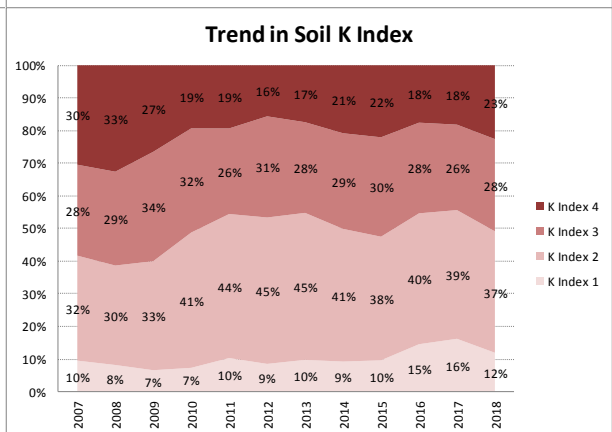

Soil Analysis Status and Trends

County	Cork
Year	2018
Enterprise	All Farms
Number of Samples	5,643

Soil Analysis Status and Trends

County	Cork
Year	2018
Enterprise	Dairy
Number of Samples	4,053

Soil Analysis Status and Trends

County	Cork
Year	2018
Enterprise	Drystock
Number of Samples	1,207

Soil Analysis Status and Trends

County	Cork
Year	2018
Enterprise	Tillage
Number of Samples	348