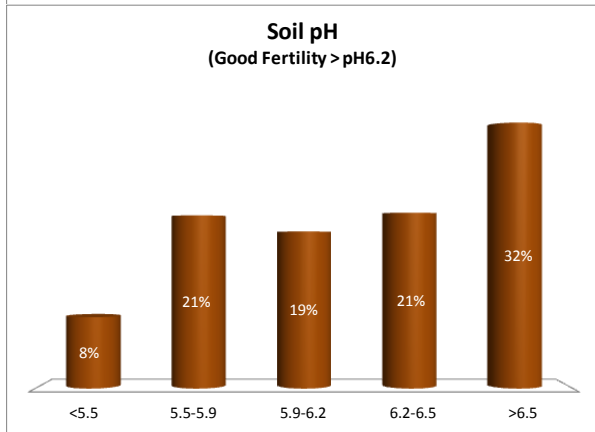

Soil Analysis Status and Trends

County	Cork
Year	2018
Enterprise	All Farms
Number of Samples	5,643

Soil Analysis Status and Trends

County	Cork
Year	2018
Enterprise	Dairy
Number of Samples	4,053

Soil Analysis Status and Trends

County	Cork
Year	2018
Enterprise	Drystock
Number of Samples	1,207

Soil Analysis Status and Trends

County	Cork
Year	2018
Enterprise	Tillage
Number of Samples	348