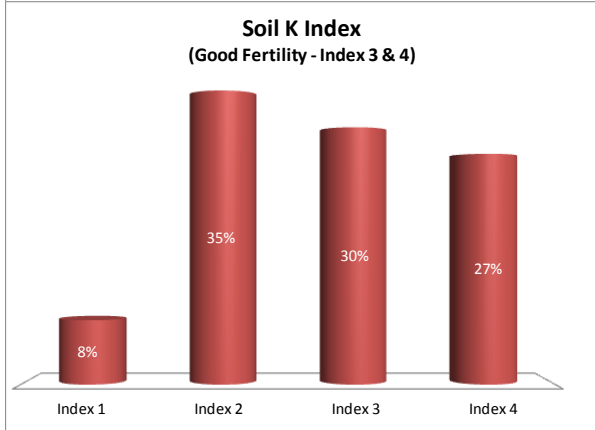

Soil Analysis Status and Trends

County	Cork
Year	2018
Enterprise	All Farms
Number of Samples	5,643

Soil Analysis Status and Trends

County	Cork
Year	2018
Enterprise	Dairy
Number of Samples	4,053

Soil Analysis Status and Trends

County	Cork
Year	2018
Enterprise	Drystock
Number of Samples	1,207

Soil Analysis Status and Trends

County	Cork
Year	2018
Enterprise	Tillage
Number of Samples	348