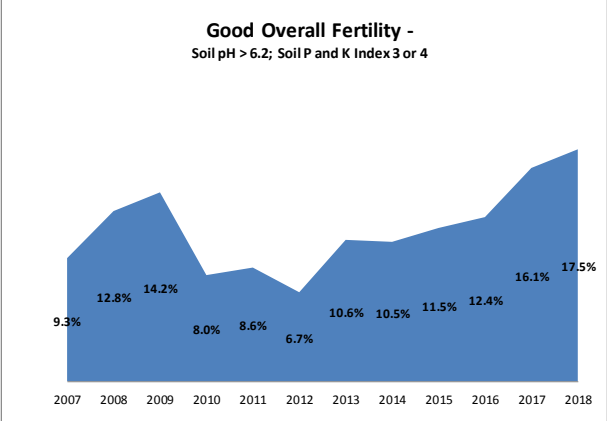

Soil Analysis Status and Trends

County	Cork
Year	2018
Enterprise	All Farms
Number of Samples	5,643

Soil Analysis Status and Trends

County	Cork
Year	2018
Enterprise	Dairy
Number of Samples	4,053

Soil Analysis Status and Trends

County	Cork
Year	2018
Enterprise	Drystock
Number of Samples	1,207

Soil Analysis Status and Trends

County	Cork
Year	2018
Enterprise	Tillage
Number of Samples	348