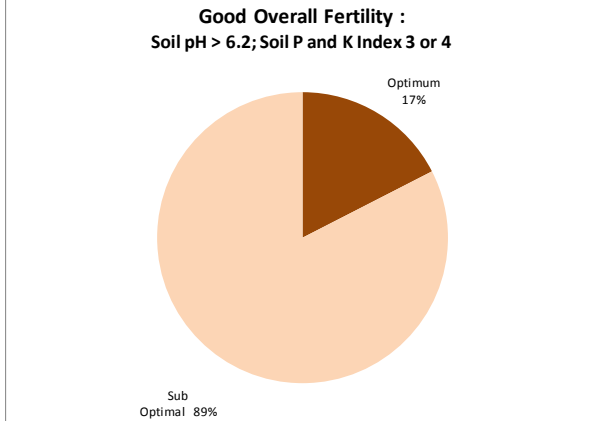

Soil Analysis Status and Trends

County	Cork
Year	2018
Enterprise	All Farms
Number of Samples	5,643

Soil Analysis Status and Trends

County	Cork
Year	2018
Enterprise	Dairy
Number of Samples	4,053

Soil Analysis Status and Trends

County	Cork
Year	2018
Enterprise	Drystock
Number of Samples	1,207

Soil Analysis Status and Trends

County	Cork
Year	2018
Enterprise	Tillage
Number of Samples	348