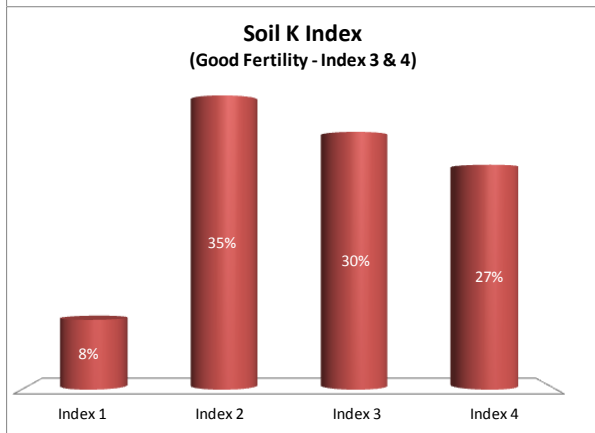

Soil Analysis Status and Trends

County	Cork
Year	2018
Enterprise	All Farms
Number of Samples	5,643

Soil Analysis Status and Trends

County	Cork
Year	2018
Enterprise	Dairy
Number of Samples	4,053

Soil Analysis Status and Trends

County	Cork
Year	2018
Enterprise	Drystock
Number of Samples	1,207

Soil Analysis Status and Trends

County	Cork
Year	2018
Enterprise	Tillage
Number of Samples	348