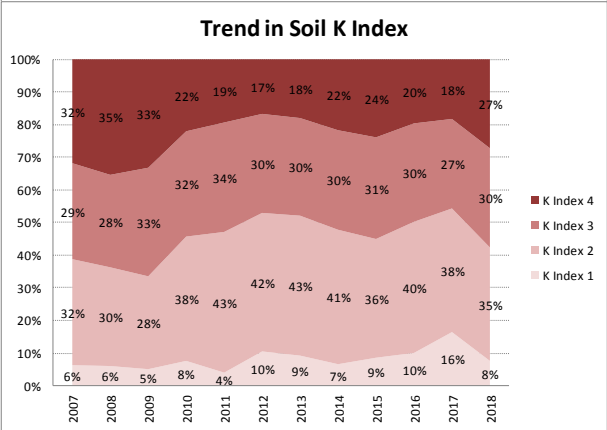

Soil Analysis Status and Trends

County	Cork
Year	2018
Enterprise	All Farms
Number of Samples	5,643

Soil Analysis Status and Trends

County	Cork
Year	2018
Enterprise	Dairy
Number of Samples	4,053

Soil Analysis Status and Trends

County	Cork
Year	2018
Enterprise	Drystock
Number of Samples	1,207

Soil Analysis Status and Trends

County	Cork
Year	2018
Enterprise	Tillage
Number of Samples	348