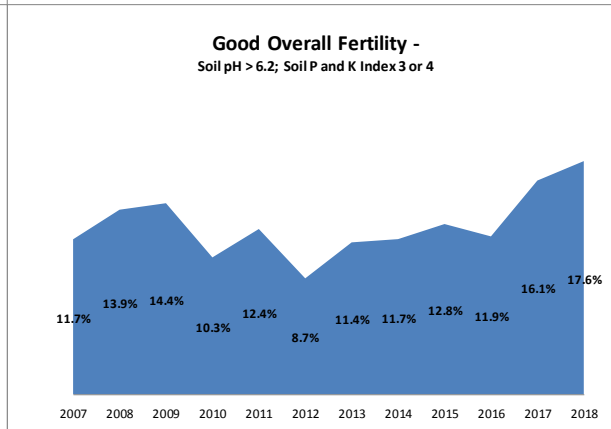

Soil Analysis Status and Trends

County	Cork
Year	2018
Enterprise	All Farms
Number of Samples	5,643

Soil Analysis Status and Trends

County	Cork
Year	2018
Enterprise	Dairy
Number of Samples	4,053

Soil Analysis Status and Trends