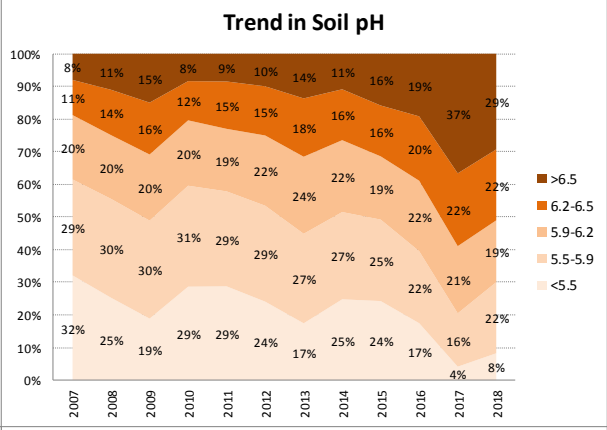

Soil Analysis Status and Trends

County	Cork
Year	2018
Enterprise	All Farms
Number of Samples	5,643

Soil Analysis Status and Trends

County	Cork
Year	2018
Enterprise	Dairy
Number of Samples	4,053

Soil Analysis Status and Trends

County	Cork
Year	2018
Enterprise	Drystock
Number of Samples	1,207

Soil Analysis Status and Trends

County	Cork
Year	2018
Enterprise	Tillage
Number of Samples	348