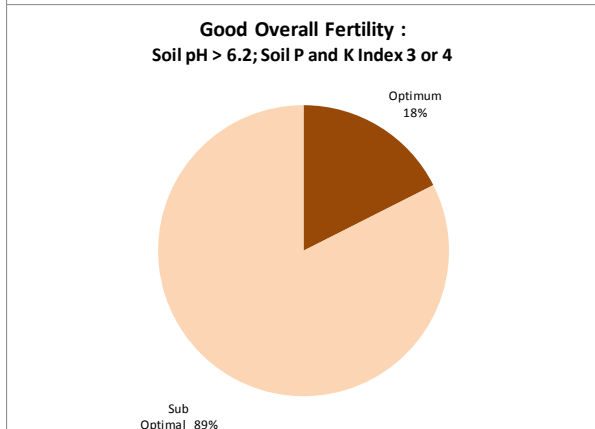

Soil Analysis Status and Trends

County	Cork
Year	2018
Enterprise	All Farms
Number of Samples	5,643

Soil Analysis Status and Trends

County	Cork
Year	2018
Enterprise	Dairy
Number of Samples	4,053

Soil Analysis Status and Trends

County	Cork
Year	2018
Enterprise	Drystock
Number of Samples	1,207

Soil Analysis Status and Trends

County	Cork
Year	2018
Enterprise	Tillage
Number of Samples	348