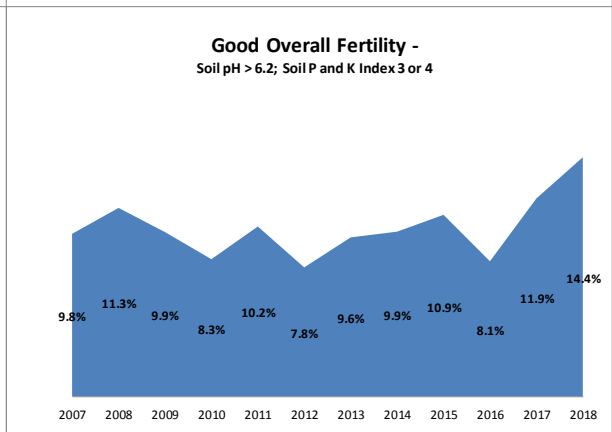

Soil Analysis Status and Trends

County	Cork
Year	2018
Enterprise	All Farms
Number of Samples	5,643

Soil Analysis Status and Trends

County	Cork
Year	2018
Enterprise	Dairy
Number of Samples	4,053

Soil Analysis Status and Trends

County	Cork
Year	2018
Enterprise	Drystock
Number of Samples	1,207

Soil Analysis Status and Trends

County	Cork
Year	2018
Enterprise	Tillage
Number of Samples	348