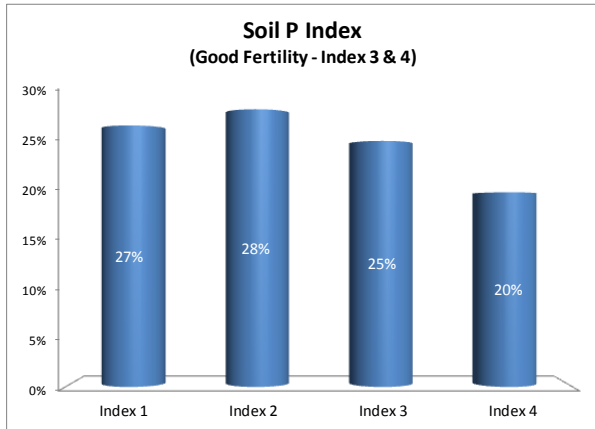

Soil Analysis Status and Trends

County	Cork
Year	2018
Enterprise	All Farms
Number of Samples	5,643

Soil Analysis Status and Trends

County	Cork
Year	2018
Enterprise	Dairy
Number of Samples	4,053

Soil Analysis Status and Trends

County	Cork
Year	2018
Enterprise	Drystock
Number of Samples	1,207

Soil Analysis Status and Trends

County	Cork
Year	2018
Enterprise	Tillage
Number of Samples	348