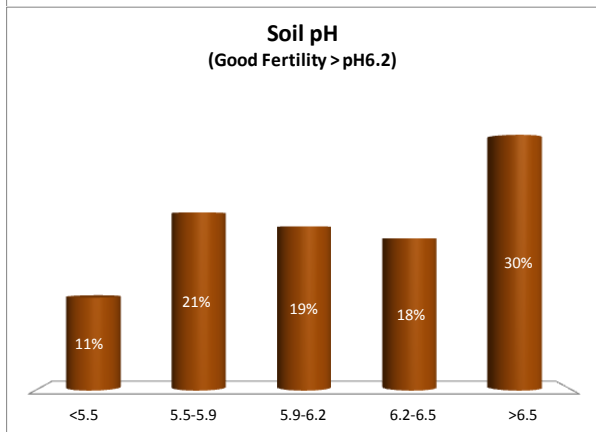

Soil Analysis Status and Trends

County	Cork
Year	2018
Enterprise	All Farms
Number of Samples	5,643

Soil Analysis Status and Trends

County	Cork
Year	2018
Enterprise	Dairy
Number of Samples	4,053

Soil Analysis Status and Trends

County	Cork
Year	2018
Enterprise	Drystock
Number of Samples	1,207

Soil Analysis Status and Trends

County	Cork
Year	2018
Enterprise	Tillage
Number of Samples	348