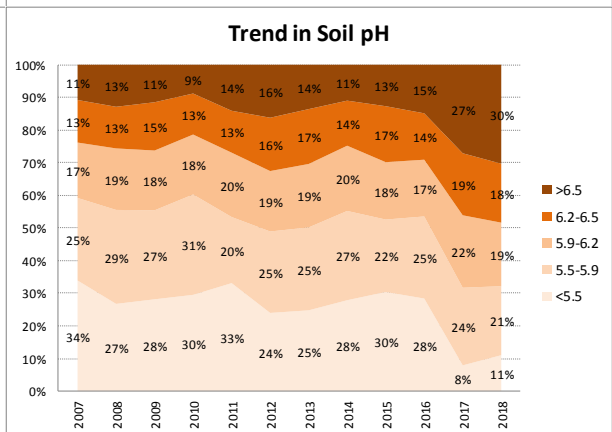

Soil Analysis Status and Trends

County	Cork
Year	2018
Enterprise	All Farms
Number of Samples	5,643

Soil Analysis Status and Trends

County	Cork
Year	2018
Enterprise	Dairy
Number of Samples	4,053

Soil Analysis Status and Trends

County	Cork
Year	2018
Enterprise	Drystock
Number of Samples	1,207

Soil Analysis Status and Trends

County	Cork
Year	2018
Enterprise	Tillage
Number of Samples	348