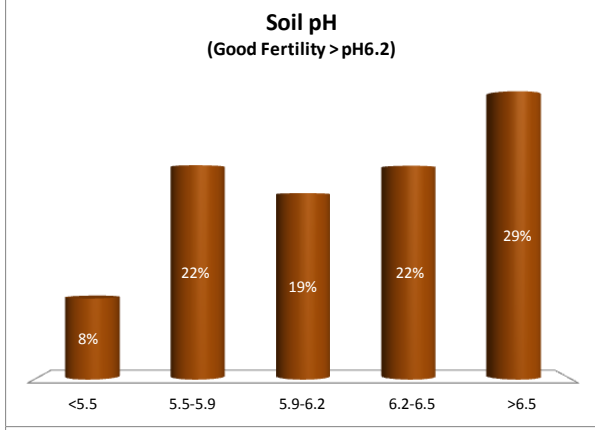

Soil Analysis Status and Trends

County	Cork
Year	2018
Enterprise	All Farms
Number of Samples	5,643

Soil Analysis Status and Trends

County	Cork
Year	2018
Enterprise	Dairy
Number of Samples	4,053

Soil Analysis Status and Trends

County	Cork
Year	2018
Enterprise	Drystock
Number of Samples	1,207

Soil Analysis Status and Trends

County	Cork
Year	2018
Enterprise	Tillage
Number of Samples	348