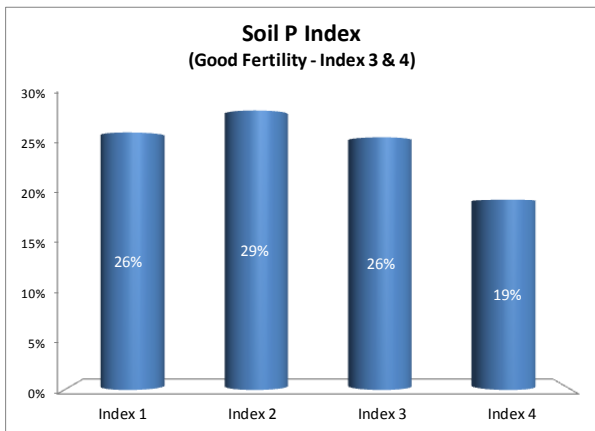

Soil Analysis Status and Trends

County	Cork
Year	2018
Enterprise	All Farms
Number of Samples	5,643

Soil Analysis Status and Trends

County	Cork
Year	2018
Enterprise	Dairy
Number of Samples	4,053

Soil Analysis Status and Trends

County	Cork
Year	2018
Enterprise	Drystock
Number of Samples	1,207

Soil Analysis Status and Trends

County	Cork
Year	2018
Enterprise	Tillage
Number of Samples	348