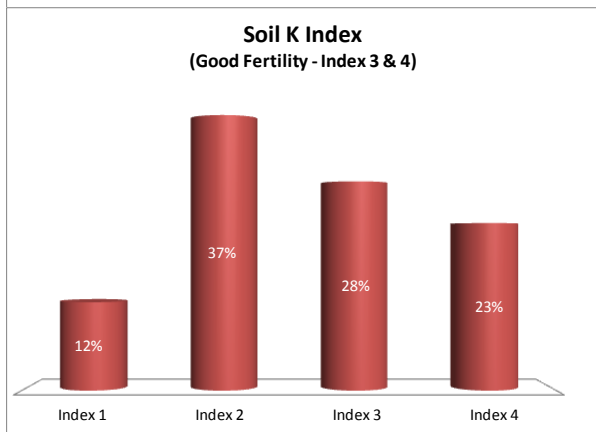

Soil Analysis Status and Trends

County	Cork
Year	2018
Enterprise	All Farms
Number of Samples	5,643

Soil Analysis Status and Trends

County	Cork
Year	2018
Enterprise	Dairy
Number of Samples	4,053

Soil Analysis Status and Trends

County	Cork
Year	2018
Enterprise	Drystock
Number of Samples	1,207

Soil Analysis Status and Trends

County	Cork
Year	2018
Enterprise	Tillage
Number of Samples	348