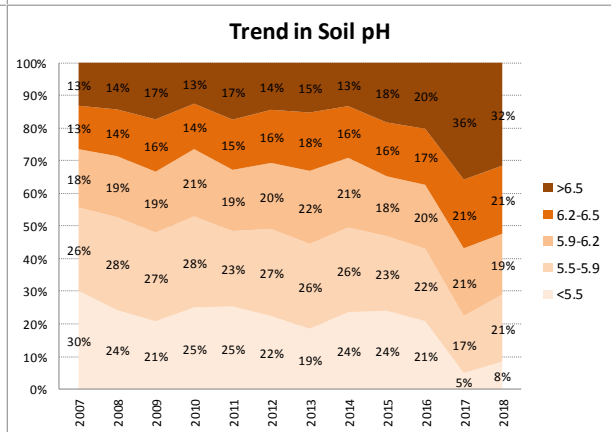

Soil Analysis Status and Trends

County	Cork
Year	2018
Enterprise	All Farms
Number of Samples	5,643

Soil Analysis Status and Trends

County	Cork
Year	2018
Enterprise	Dairy
Number of Samples	4,053

Soil Analysis Status and Trends

County	Cork
Year	2018
Enterprise	Drystock
Number of Samples	1,207

Soil Analysis Status and Trends

County	Cork
Year	2018
Enterprise	Tillage
Number of Samples	348