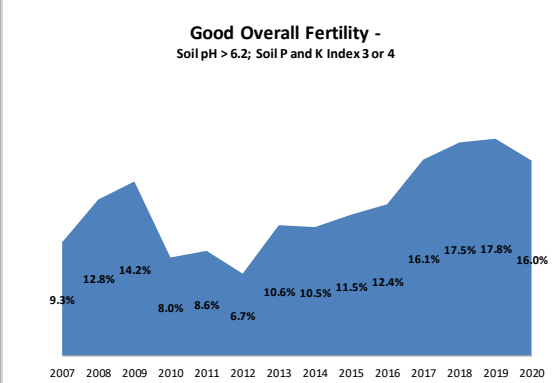

Soil Analysis Status and Trends

County	Cork
Year	2020
Enterprise	All Farms
Number of Samples	4,337

Soil Analysis Status and Trends

County	Cork
Year	2020
Enterprise	Drystock
Number of Samples	647