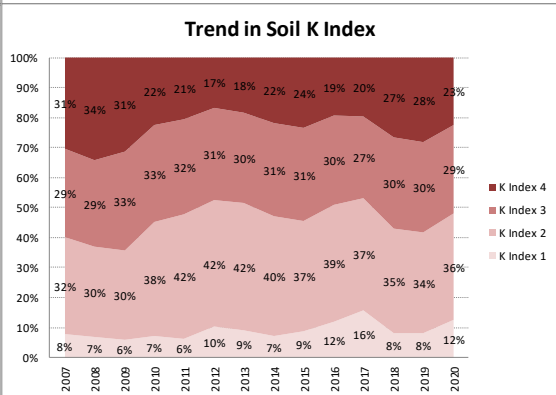

Soil Analysis Status and Trends

County	Cork
Year	2020
Enterprise	All Farms
Number of Samples	4,337

Soil Analysis Status and Trends

County	Cork
Year	2020
Enterprise	Drystock
Number of Samples	647