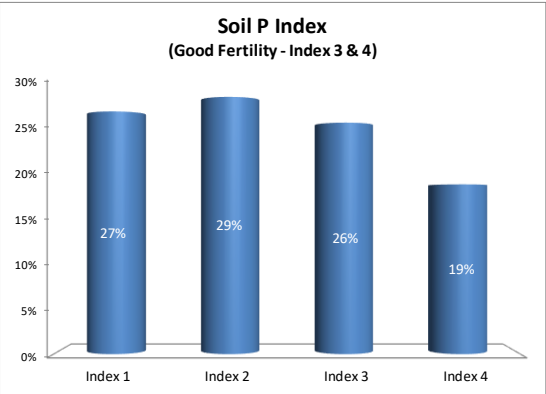

Soil Analysis Status and Trends

County	Cork
Year	2020
Enterprise	All Farms
Number of Samples	4,337

Soil Analysis Status and Trends

County	Cork
Year	2020
Enterprise	Drystock
Number of Samples	647