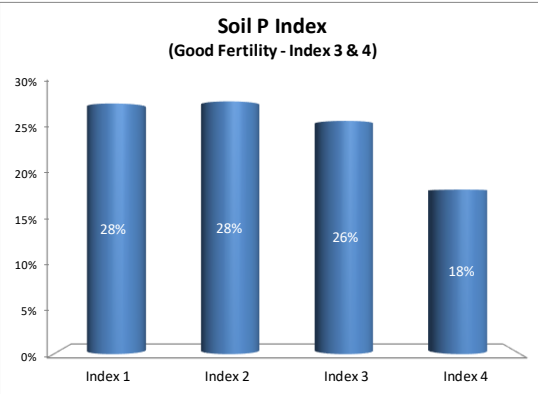

Soil Analysis Status and Trends

County	Cork
Year	2020
Enterprise	All Farms
Number of Samples	4,337

Soil Analysis Status and Trends

County	Cork
Year	2020
Enterprise	Drystock
Number of Samples	647