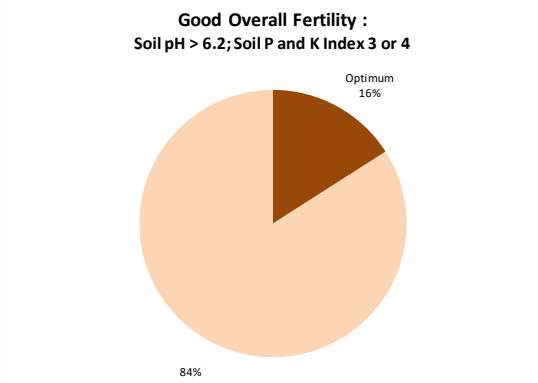

Soil Analysis Status and Trends

County	Cork
Year	2020
Enterprise	All Farms
Number of Samples	4,337

Soil Analysis Status and Trends

County	Cork
Year	2020
Enterprise	Drystock
Number of Samples	647