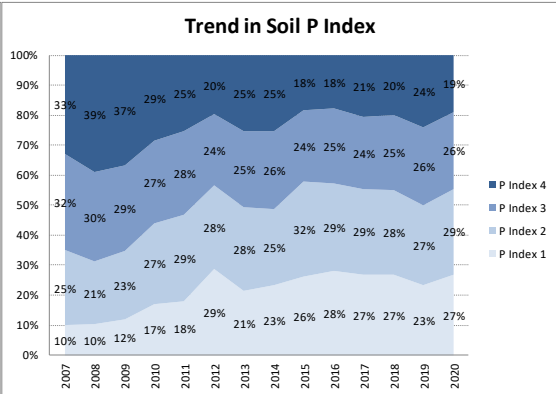

Soil Analysis Status and Trends

County	Cork
Year	2020
Enterprise	All Farms
Number of Samples	4,337

Soil Analysis Status and Trends

County	Cork
Year	2020
Enterprise	Drystock
Number of Samples	647