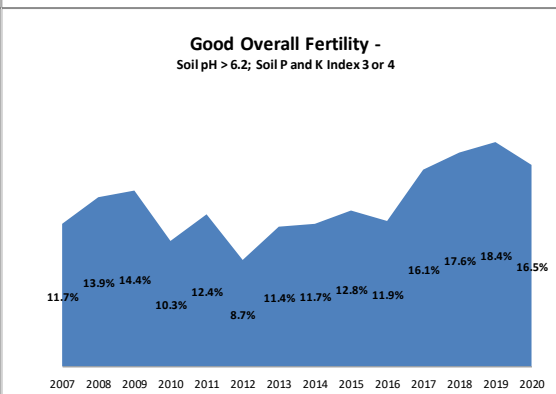

Soil Analysis Status and Trends

County	Cork
Year	2020
Enterprise	All Farms
Number of Samples	4,337

Soil Analysis Status and Trends

County	Cork
Year	2020
Enterprise	Drystock
Number of Samples	647