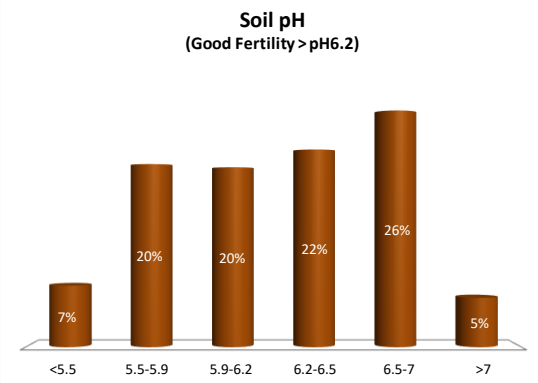

Soil Analysis Status and Trends

County	Cork
Year	2020
Enterprise	All Farms
Number of Samples	4,337

Soil Analysis Status and Trends

County	Cork
Year	2020
Enterprise	Drystock
Number of Samples	647