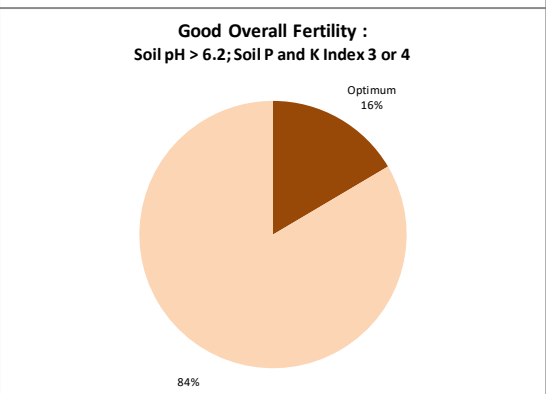

Soil Analysis Status and Trends

County	Cork
Year	2020
Enterprise	All Farms
Number of Samples	4,337

Soil Analysis Status and Trends

County	Cork
Year	2020
Enterprise	Drystock
Number of Samples	647