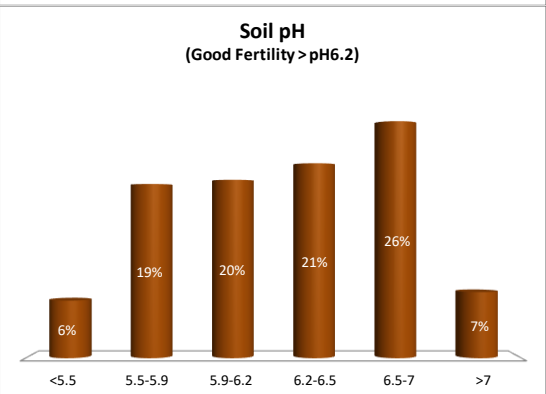

Soil Analysis Status and Trends

County	Cork
Year	2020
Enterprise	All Farms
Number of Samples	4,337

Soil Analysis Status and Trends

County	Cork
Year	2020
Enterprise	Drystock
Number of Samples	647