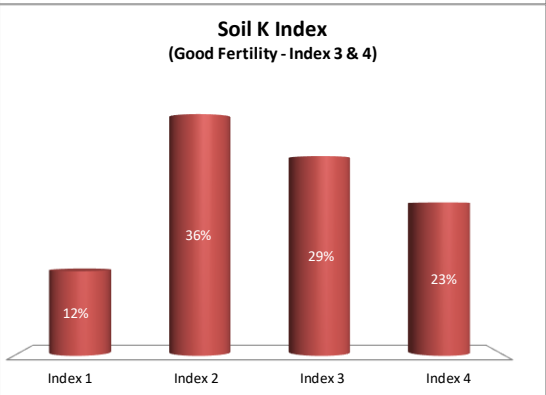

Soil Analysis Status and Trends

County	Cork
Year	2020
Enterprise	All Farms
Number of Samples	4,337

Soil Analysis Status and Trends

County	Cork
Year	2020
Enterprise	Drystock
Number of Samples	647