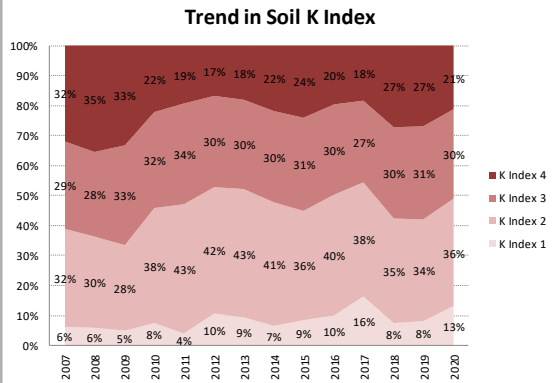

Soil Analysis Status and Trends

County	Cork
Year	2020
Enterprise	All Farms
Number of Samples	4,337

Soil Analysis Status and Trends

County	Cork
Year	2020
Enterprise	Drystock
Number of Samples	647