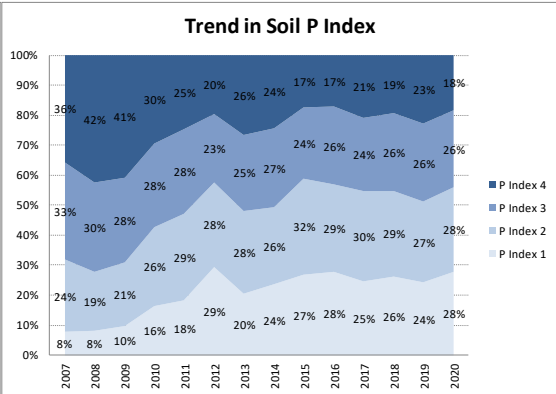

Soil Analysis Status and Trends

County	Cork
Year	2020
Enterprise	All Farms
Number of Samples	4,337

Soil Analysis Status and Trends

County	Cork
Year	2020
Enterprise	Drystock
Number of Samples	647