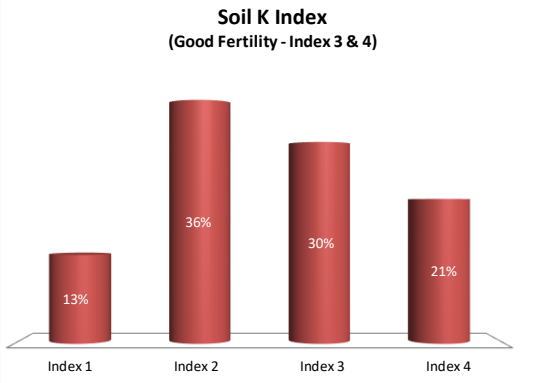

Soil Analysis Status and Trends

County	Cork
Year	2020
Enterprise	All Farms
Number of Samples	4,337

Soil Analysis Status and Trends

County	Cork
Year	2020
Enterprise	Drystock
Number of Samples	647