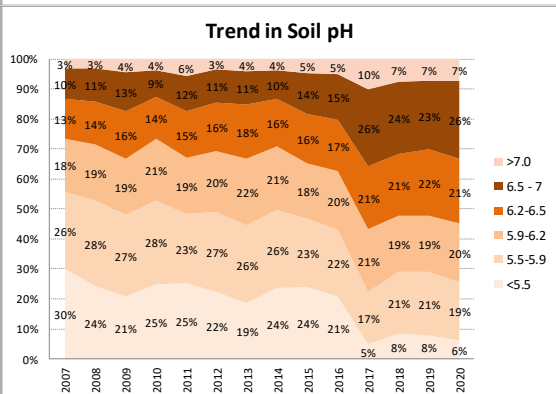

Soil Analysis Status and Trends

County	Cork
Year	2020
Enterprise	All Farms
Number of Samples	4,337

Soil Analysis Status and Trends

County	Cork
Year	2020
Enterprise	Drystock
Number of Samples	647