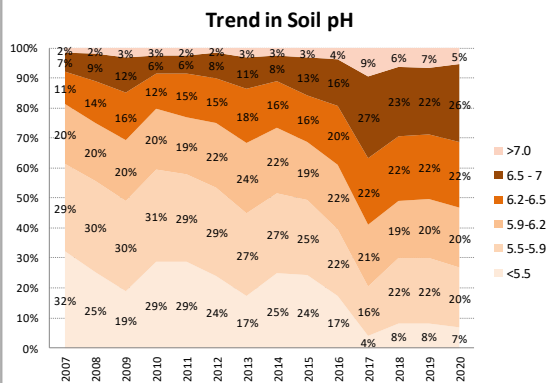

Soil Analysis Status and Trends

County	Cork
Year	2020
Enterprise	All Farms
Number of Samples	4,337

Soil Analysis Status and Trends

County	Cork
Year	2020
Enterprise	Drystock
Number of Samples	647