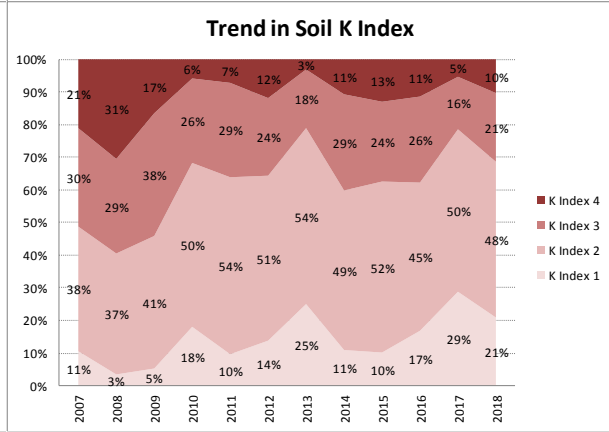

Soil Analysis Status and Trends

County	Donegal
Year	2018
Enterprise	All Farms
Number of Samples	1,481

Soil Analysis Status and Trends

County	Donegal
Year	2018
Enterprise	Dairy
Number of Samples	570

Soil Analysis Status and Trends

County	Donegal
Year	2018
Enterprise	Drystock
Number of Samples	775

Soil Analysis Status and Trends

County	Donegal
Year	2018
Enterprise	Tillage
Number of Samples	117