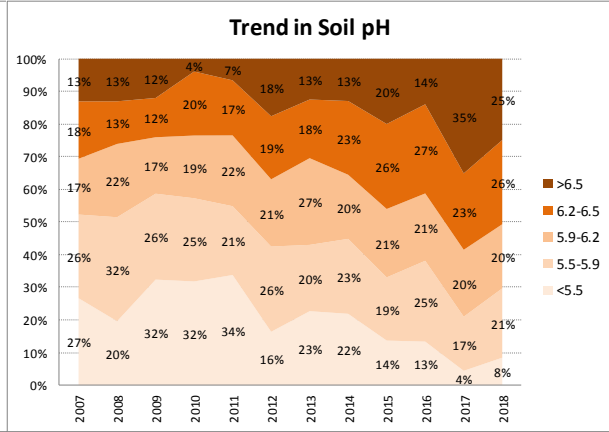

Soil Analysis Status and Trends

County	Donegal
Year	2018
Enterprise	All Farms
Number of Samples	1,481

Soil Analysis Status and Trends

County	Donegal
Year	2018
Enterprise	Dairy
Number of Samples	570

Soil Analysis Status and Trends

County	Donegal
Year	2018
Enterprise	Drystock
Number of Samples	775

Soil Analysis Status and Trends

County	Donegal
Year	2018
Enterprise	Tillage
Number of Samples	117