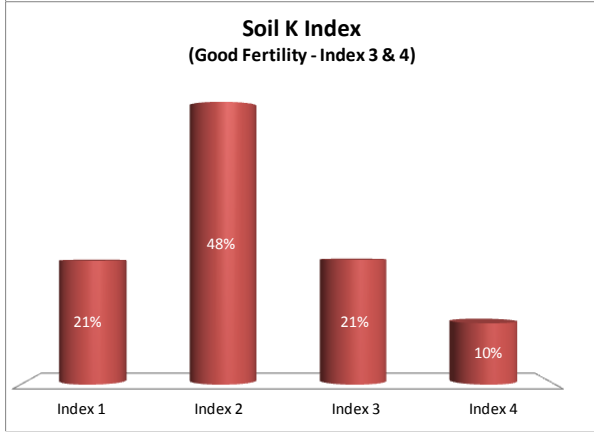

Soil Analysis Status and Trends

County	Donegal
Year	2018
Enterprise	All Farms
Number of Samples	1,481

Soil Analysis Status and Trends

County	Donegal
Year	2018
Enterprise	Dairy
Number of Samples	570

Soil Analysis Status and Trends

County	Donegal
Year	2018
Enterprise	Drystock
Number of Samples	775

Soil Analysis Status and Trends

County	Donegal
Year	2018
Enterprise	Tillage
Number of Samples	117