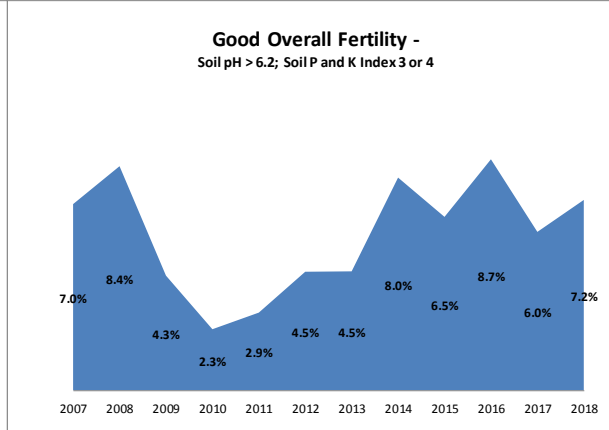

Soil Analysis Status and Trends

County	Donegal
Year	2018
Enterprise	All Farms
Number of Samples	1,481

Soil Analysis Status and Trends

County	Donegal
Year	2018
Enterprise	Dairy
Number of Samples	570

Soil Analysis Status and Trends

County	Donegal
Year	2018
Enterprise	Drystock
Number of Samples	775

Soil Analysis Status and Trends

County	Donegal
Year	2018
Enterprise	Tillage
Number of Samples	117