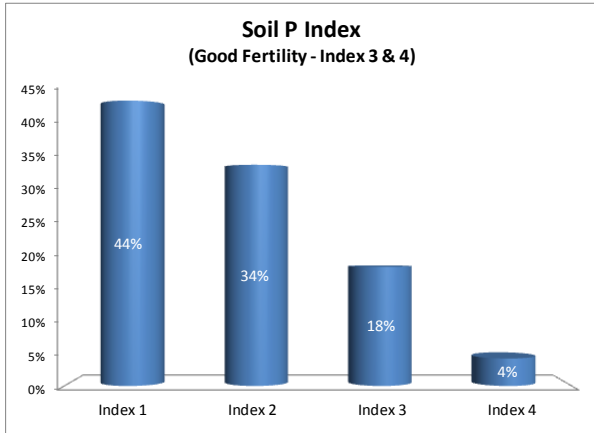

Soil Analysis Status and Trends

County	Donegal
Year	2018
Enterprise	All Farms
Number of Samples	1,481

Soil Analysis Status and Trends

County	Donegal
Year	2018
Enterprise	Dairy
Number of Samples	570

Soil Analysis Status and Trends

County	Donegal
Year	2018
Enterprise	Drystock
Number of Samples	775

Soil Analysis Status and Trends

County	Donegal
Year	2018
Enterprise	Tillage
Number of Samples	117