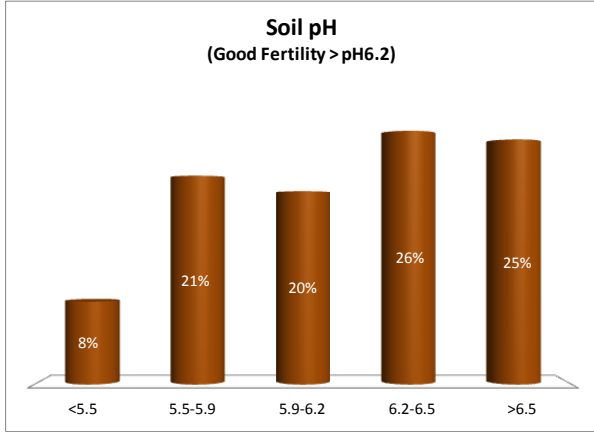

Soil Analysis Status and Trends

County	Donegal
Year	2018
Enterprise	All Farms
Number of Samples	1,481

Soil Analysis Status and Trends

County	Donegal
Year	2018
Enterprise	Dairy
Number of Samples	570

Soil Analysis Status and Trends

County	Donegal
Year	2018
Enterprise	Drystock
Number of Samples	775

Soil Analysis Status and Trends

County	Donegal
Year	2018
Enterprise	Tillage
Number of Samples	117