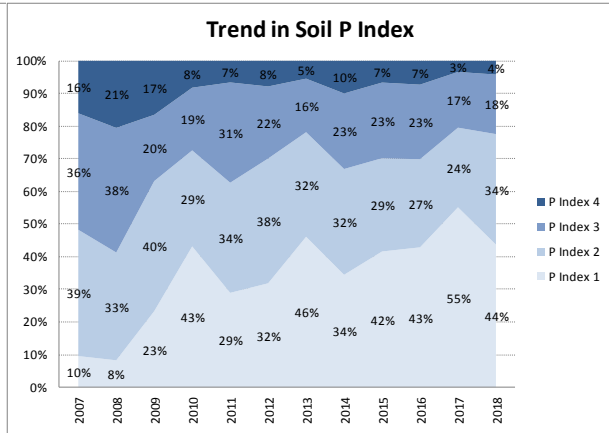

Soil Analysis Status and Trends

County	Donegal
Year	2018
Enterprise	All Farms
Number of Samples	1,481

Soil Analysis Status and Trends

County	Donegal
Year	2018
Enterprise	Dairy
Number of Samples	570

Soil Analysis Status and Trends

County	Donegal
Year	2018
Enterprise	Drystock
Number of Samples	775

Soil Analysis Status and Trends

County	Donegal
Year	2018
Enterprise	Tillage
Number of Samples	117