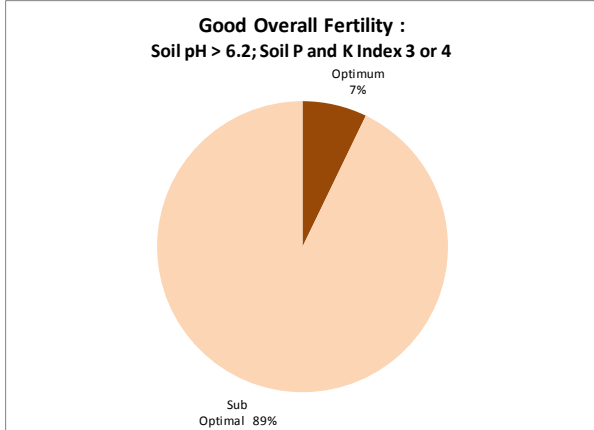

Soil Analysis Status and Trends

County	Donegal
Year	2018
Enterprise	All Farms
Number of Samples	1,481

Soil Analysis Status and Trends

County	Donegal
Year	2018
Enterprise	Dairy
Number of Samples	570

Soil Analysis Status and Trends

County	Donegal
Year	2018
Enterprise	Drystock
Number of Samples	775

Soil Analysis Status and Trends

County	Donegal
Year	2018
Enterprise	Tillage
Number of Samples	117