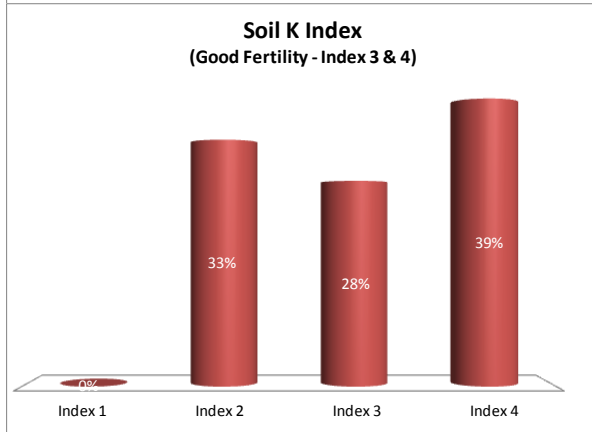

County	Dublin
Year	2018
Enterprise	All Farms
Number of Samples	332

# Soil Analysis Status and Trends

County	Dublin
Year	2018
Enterprise	Dairy
Number of Samples	18

Caution - Graphics based on low sample number