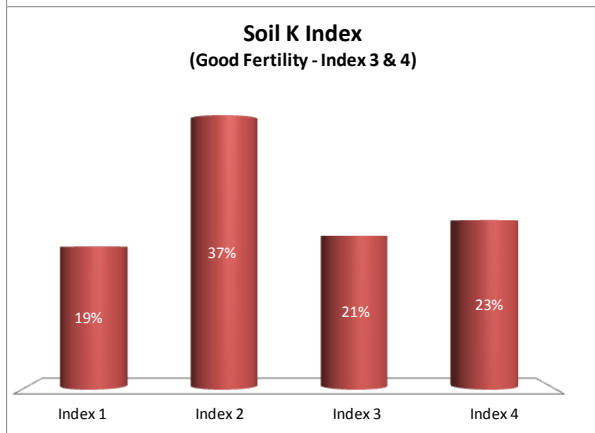

County	Dublin
Year	2018
Enterprise	All Farms
Number of Samples	332

# Soil Analysis Status and Trends

County	Dublin
Year	2018
Enterprise	Dairy
Number of Samples	18

Caution - Graphics based on low sample number