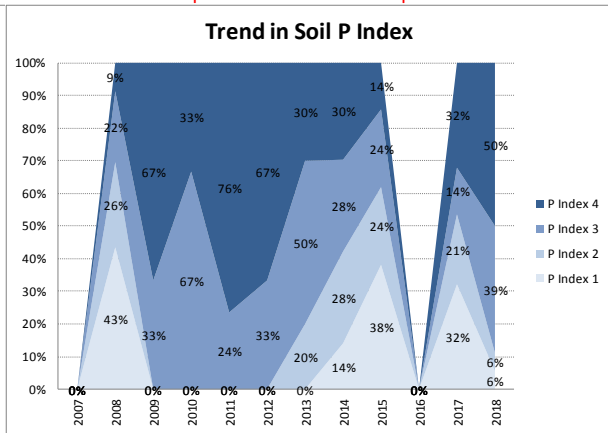

County	Dublin
Year	2018
Enterprise	All Farms
Number of Samples	332

# Soil Analysis Status and Trends

County	Dublin
Year	2018
Enterprise	Dairy
Number of Samples	18

Caution - Graphics based on low sample number