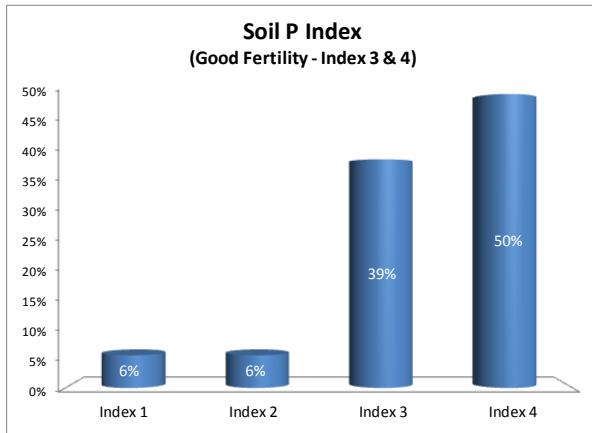

County	Dublin
Year	2018
Enterprise	All Farms
Number of Samples	332

# Soil Analysis Status and Trends

County	Dublin
Year	2018
Enterprise	Dairy
Number of Samples	18

Caution - Graphics based on low sample number