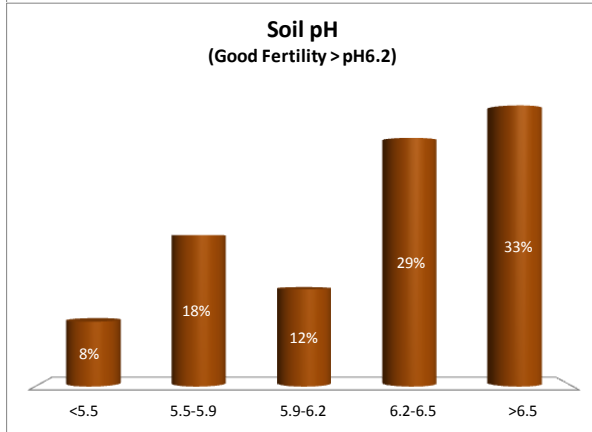

# Soil Analysis Status and Trends

County	Dublin
Year	2018
Enterprise	Dairy
Number of Samples	18

Caution - Graphics based on low sample number

# Soil Analysis Status and Trends

County	Dublin
Year	2018
Enterprise	Drystock
Number of Samples	78

Caution - Graphics based on low sample number