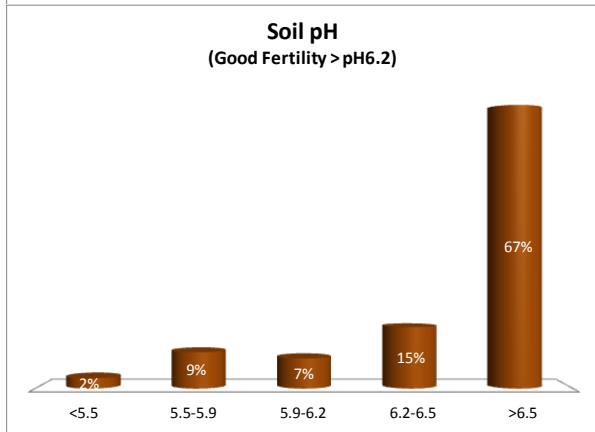

County	Dublin
Year	2018
Enterprise	All Farms
Number of Samples	332

# Soil Analysis Status and Trends

County	Dublin
Year	2018
Enterprise	Tillage
Number of Samples	183