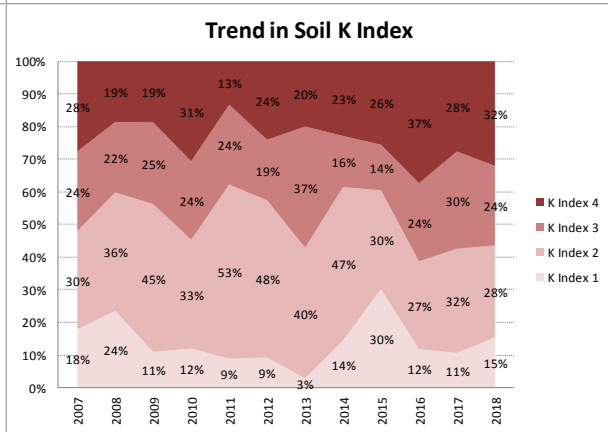

Soil Analysis Status and Trends

County	Dublin
Year	2018
Enterprise	Drystock
Number of Samples	78

Caution - Graphics based on low sample number