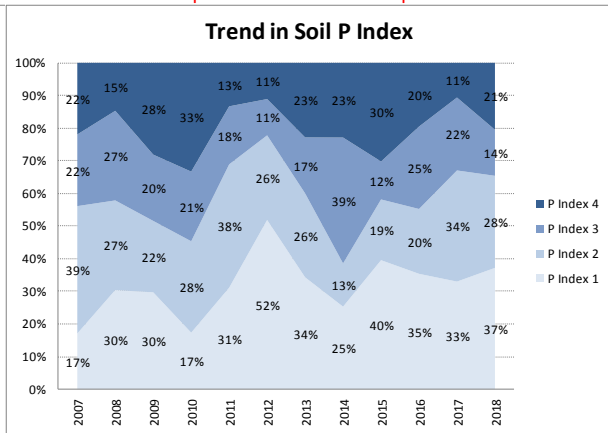

Soil Analysis Status and Trends

County	Dublin
Year	2018
Enterprise	Drystock
Number of Samples	78

Caution - Graphics based on low sample number