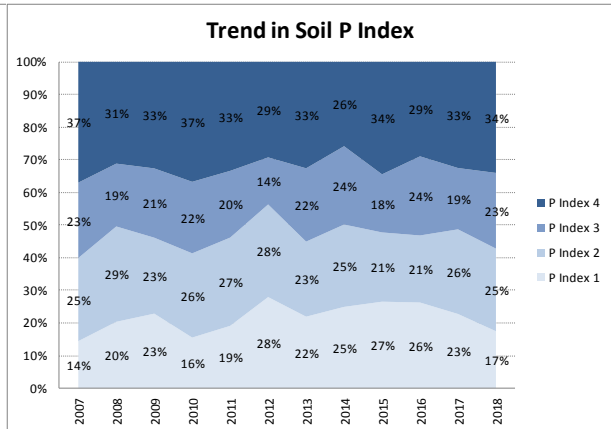

County	Dublin
Year	2018
Enterprise	All Farms
Number of Samples	332

# Soil Analysis Status and Trends

County	Dublin
Year	2018
Enterprise	Dairy
Number of Samples	18

Caution - Graphics based on low sample number