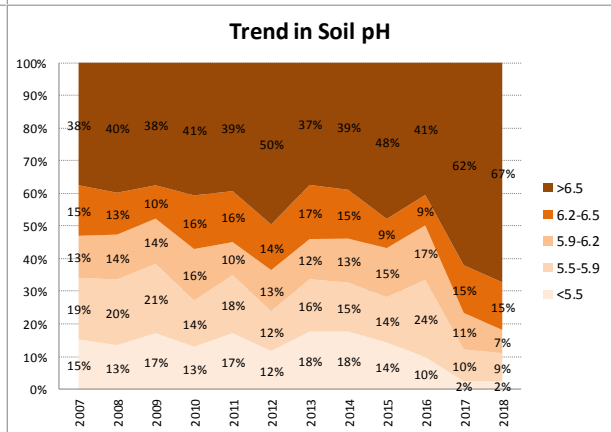

County	Dublin
Year	2018
Enterprise	All Farms
Number of Samples	332

# Soil Analysis Status and Trends

County	Dublin
Year	2018
Enterprise	Dairy
Number of Samples	18

Caution - Graphics based on low sample number