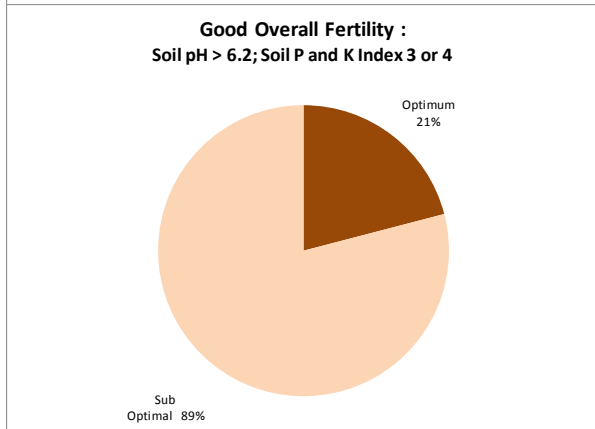

County	Dublin
Year	2018
Enterprise	All Farms
Number of Samples	332

# Soil Analysis Status and Trends

County	Dublin
Year	2018
Enterprise	Tillage
Number of Samples	183