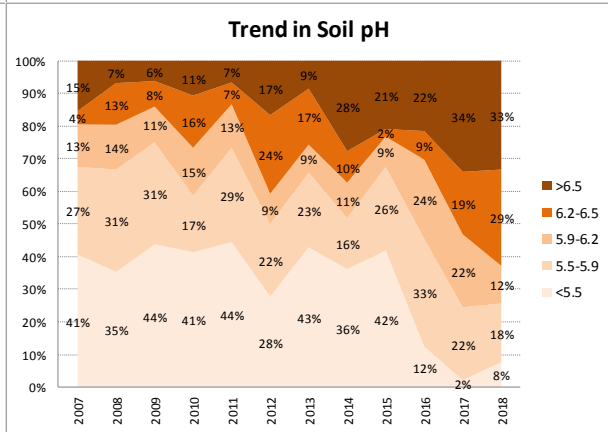

Soil Analysis Status and Trends

County	Dublin
Year	2018
Enterprise	Drystock
Number of Samples	78

Caution - Graphics based on low sample number