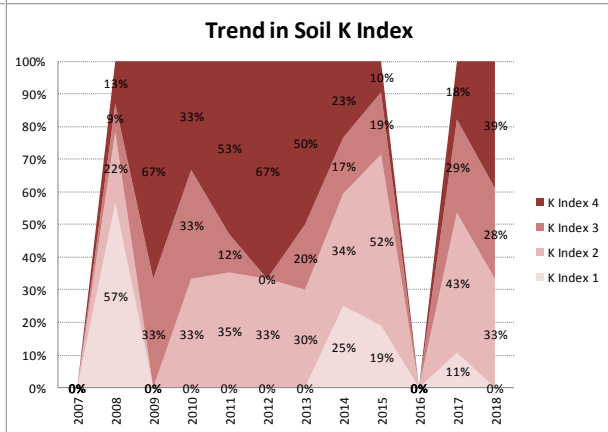

Soil Analysis Status and Trends

County	Dublin
Year	2018
Enterprise	Dairy
Number of Samples	18

Caution - Graphics based on low sample number