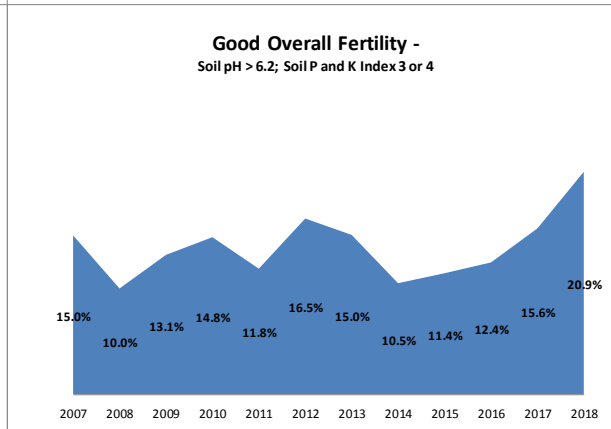

County	Dublin
Year	2018
Enterprise	All Farms
Number of Samples	332