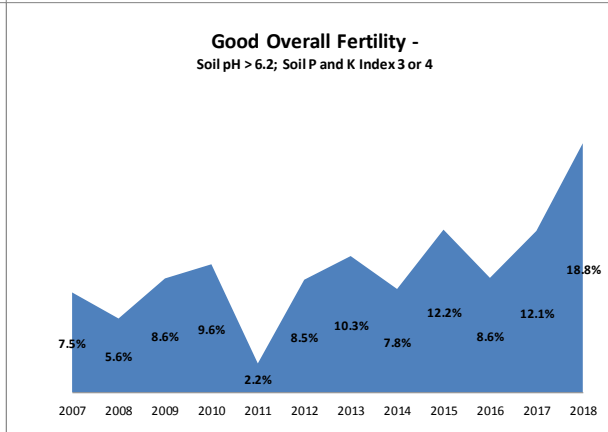

Soil Analysis Status and Trends

County	Dublin
Year	2018
Enterprise	Drystock
Number of Samples	78

Caution - Graphics based on low sample number