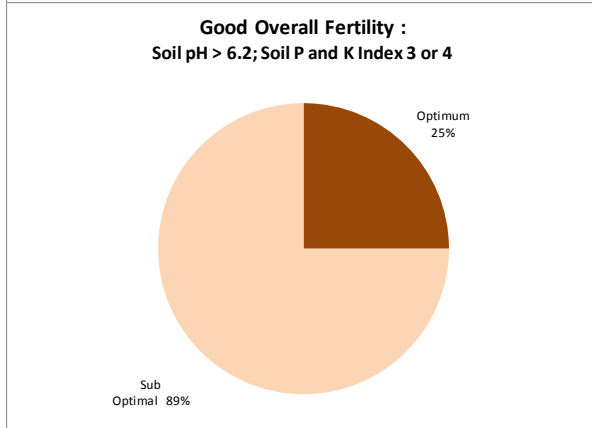

Soil Analysis Status and Trends

County	Dublin
Year	2018
Enterprise	Dairy
Number of Samples	18

Caution - Graphics based on low sample number