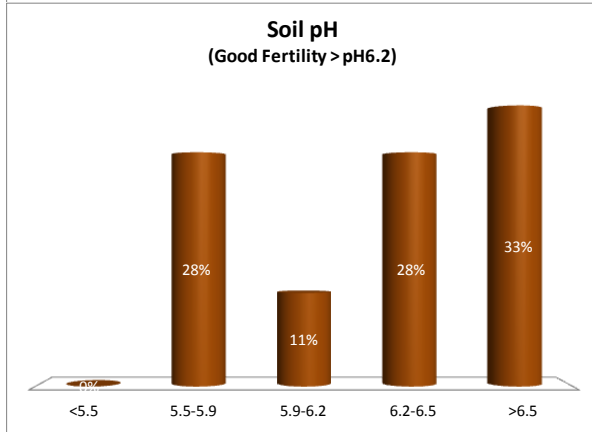

Soil Analysis Status and Trends

County	Dublin
Year	2018
Enterprise	Dairy
Number of Samples	18

Caution - Graphics based on low sample number