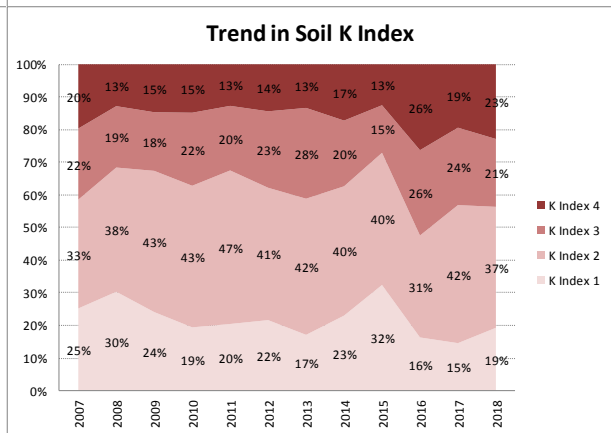

County	Dublin
Year	2018
Enterprise	All Farms
Number of Samples	332