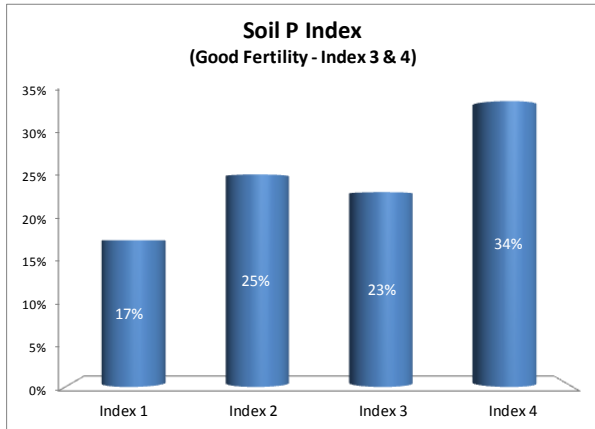

County	Dublin
Year	2018
Enterprise	All Farms
Number of Samples	332

# Soil Analysis Status and Trends

County	Dublin
Year	2018
Enterprise	Dairy
Number of Samples	18

Caution - Graphics based on low sample number

# Soil Analysis Status and Trends

County	Dublin
Year	2018
Enterprise	Tillage
Number of Samples	183