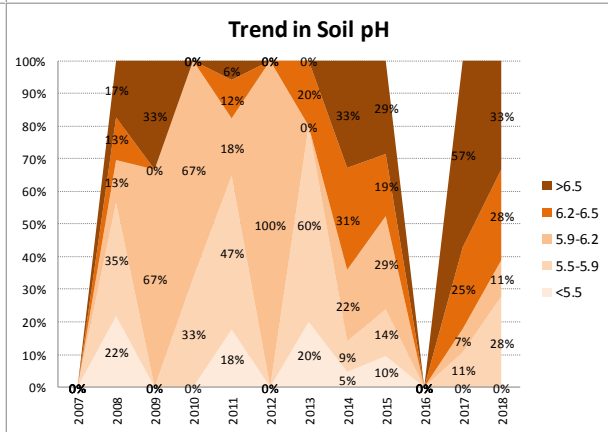

Soil Analysis Status and Trends

County	Dublin
Year	2018
Enterprise	Dairy
Number of Samples	18

Caution - Graphics based on low sample number