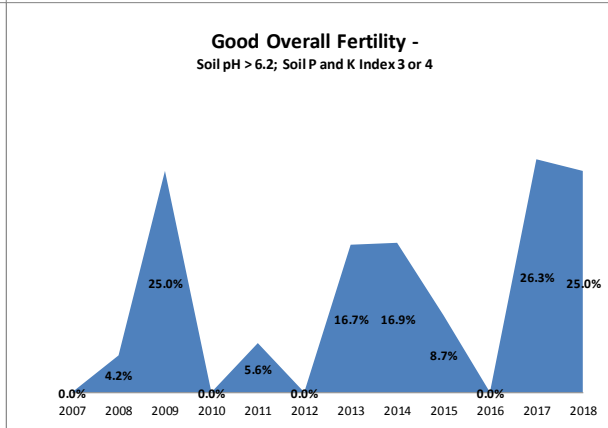

Soil Analysis Status and Trends

County	Dublin
Year	2018
Enterprise	Dairy
Number of Samples	18

Caution - Graphics based on low sample number