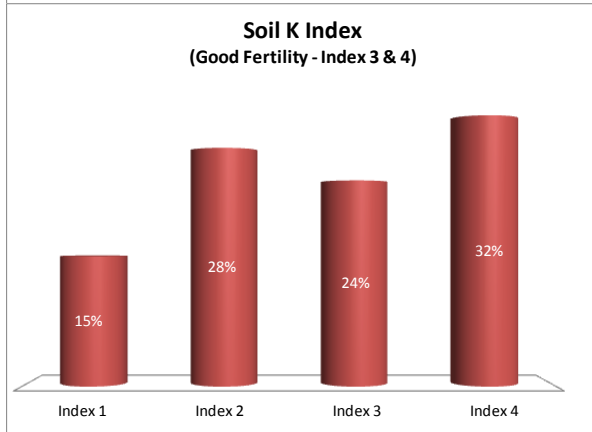

# Soil Analysis Status and Trends

County	Dublin
Year	2018
Enterprise	Dairy
Number of Samples	18

Caution - Graphics based on low sample number

# Soil Analysis Status and Trends

County	Dublin
Year	2018
Enterprise	Drystock
Number of Samples	78

Caution - Graphics based on low sample number