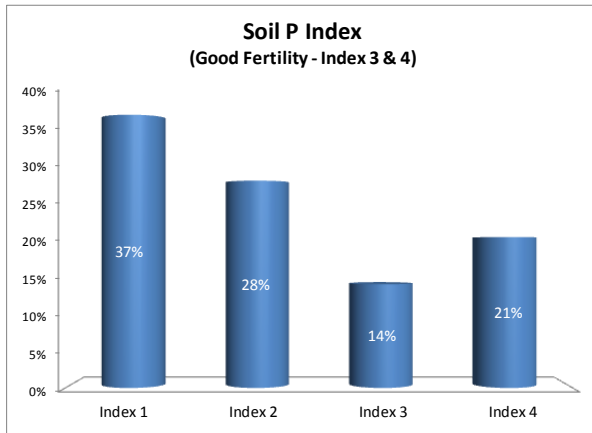

# Soil Analysis Status and Trends

County	Dublin
Year	2018
Enterprise	Dairy
Number of Samples	18

Caution - Graphics based on low sample number

# Soil Analysis Status and Trends

County	Dublin
Year	2018
Enterprise	Drystock
Number of Samples	78

Caution - Graphics based on low sample number