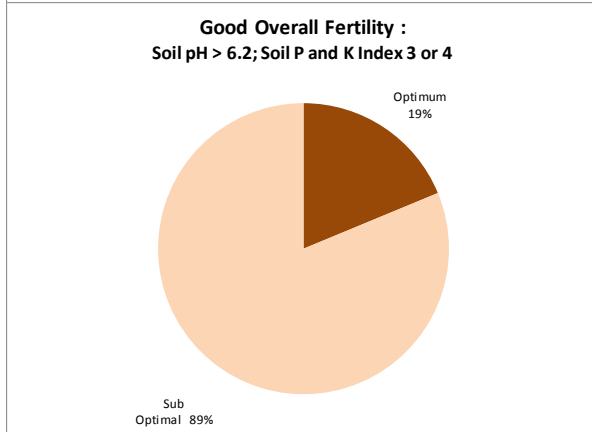

# Soil Analysis Status and Trends

County	Dublin
Year	2018
Enterprise	Dairy
Number of Samples	18

Caution - Graphics based on low sample number

# Soil Analysis Status and Trends

County	Dublin
Year	2018
Enterprise	Drystock
Number of Samples	78

Caution - Graphics based on low sample number