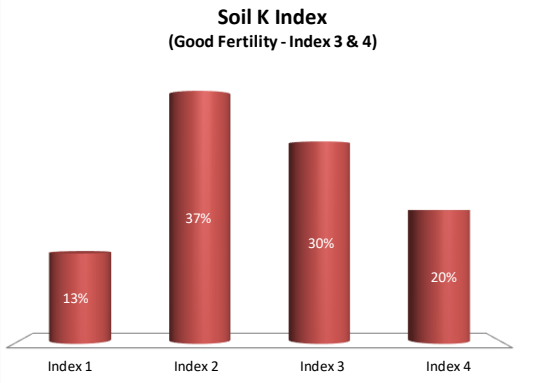

County	Dublin
Year	2020
Enterprise	All Farms
Number of Samples	192

County	Dublin
Year	2020
Enterprise	Drystock
Number of Samples	32

Caution - Graphics based on low sample number

Soil Analysis Status and Trends