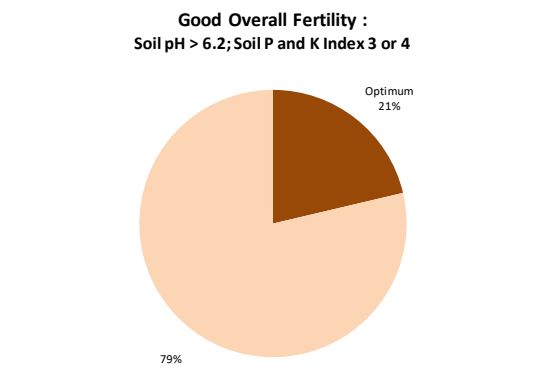

County	Dublin
Year	2020
Enterprise	All Farms
Number of Samples	192

County	Dublin
Year	2020
Enterprise	Drystock
Number of Samples	32

Caution - Graphics based on low sample number

Soil Analysis Status and Trends

County	Dublin
Year	2020
Enterprise	Tillage
Number of Samples	82

Caution - Graphics based on low sample number