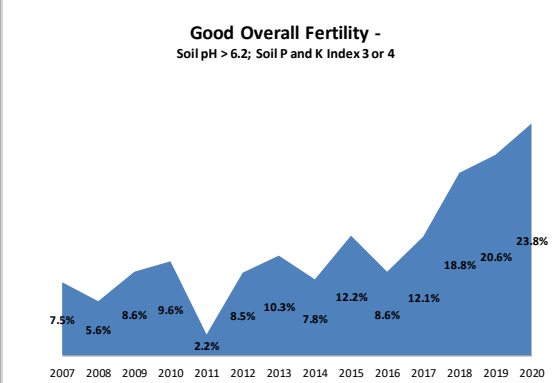

County	Dublin
Year	2020
Enterprise	All Farms
Number of Samples	192

County	Dublin
Year	2020
Enterprise	Drystock
Number of Samples	32

Caution - Graphics based on low sample number

Soil Analysis Status and Trends