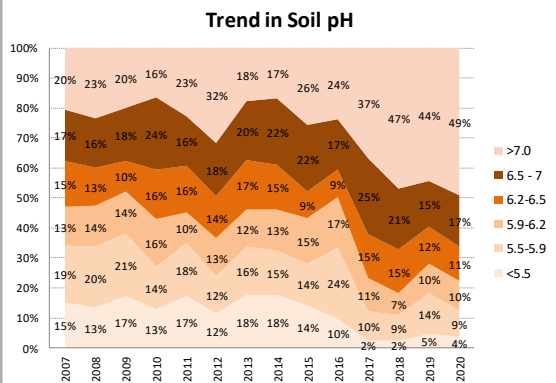

County	Dublin
Year	2020
Enterprise	All Farms
Number of Samples	192

County	Dublin
Year	2020
Enterprise	Drystock
Number of Samples	32

Caution - Graphics based on low sample number

Soil Analysis Status and Trends