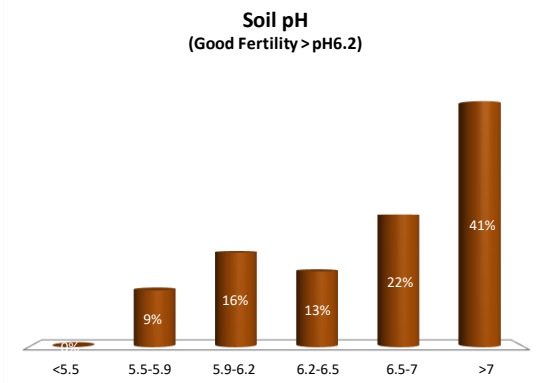

County	Dublin
Year	2020
Enterprise	All Farms
Number of Samples	192

County	Dublin
Year	2020
Enterprise	Drystock
Number of Samples	32

Caution - Graphics based on low sample number

Soil Analysis Status and Trends

County	Dublin
Year	2020
Enterprise	Tillage
Number of Samples	82

Caution - Graphics based on low sample number