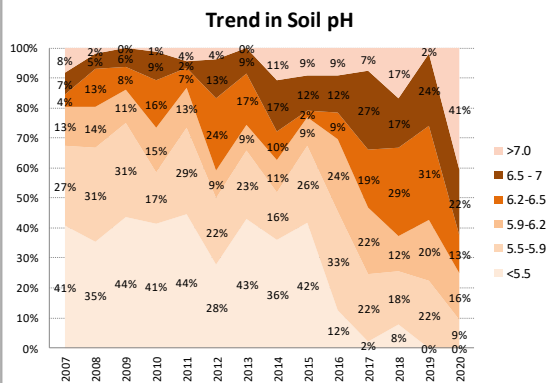

County	Dublin
Year	2020
Enterprise	All Farms
Number of Samples	192

County	Dublin
Year	2020
Enterprise	Drystock
Number of Samples	32

Caution - Graphics based on low sample number

Soil Analysis Status and Trends