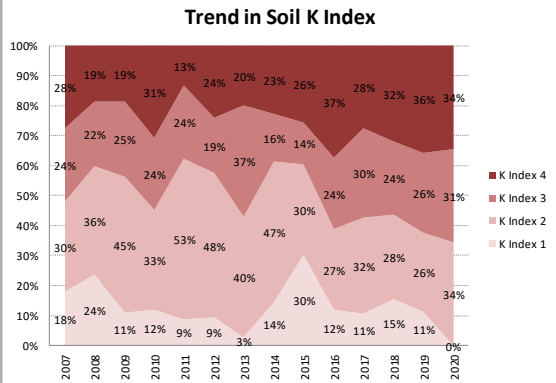

County	Dublin
Year	2020
Enterprise	All Farms
Number of Samples	192

County	Dublin
Year	2020
Enterprise	Drystock
Number of Samples	32

Caution - Graphics based on low sample number

Soil Analysis Status and Trends