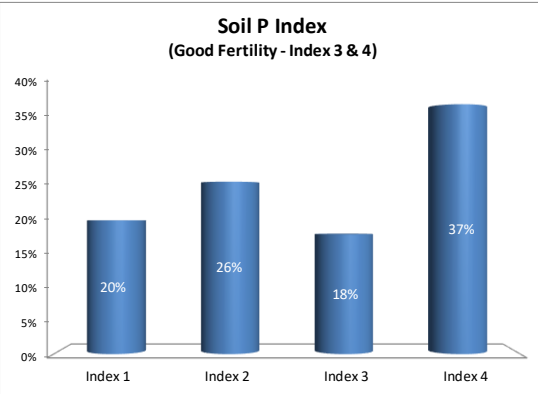

County	Dublin
Year	2020
Enterprise	All Farms
Number of Samples	192

County	Dublin
Year	2020
Enterprise	Drystock
Number of Samples	32

Caution - Graphics based on low sample number

Soil Analysis Status and Trends

County	Dublin
Year	2020
Enterprise	Tillage
Number of Samples	82

Caution - Graphics based on low sample number