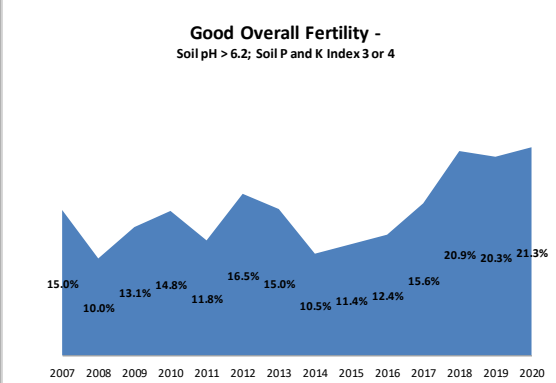

County	Dublin
Year	2020
Enterprise	All Farms
Number of Samples	192

County	Dublin
Year	2020
Enterprise	Drystock
Number of Samples	32

Caution - Graphics based on low sample number

Soil Analysis Status and Trends