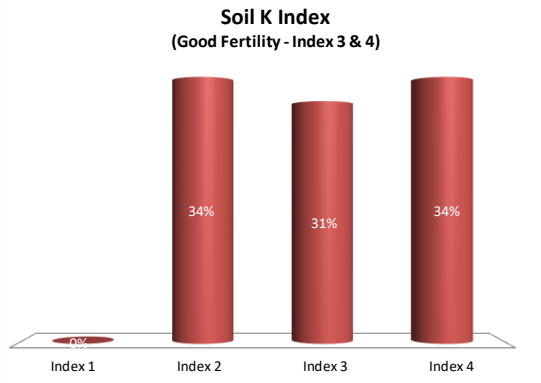

County	Dublin
Year	2020
Enterprise	All Farms
Number of Samples	192

County	Dublin
Year	2020
Enterprise	Drystock
Number of Samples	32

Caution - Graphics based on low sample number

Soil Analysis Status and Trends