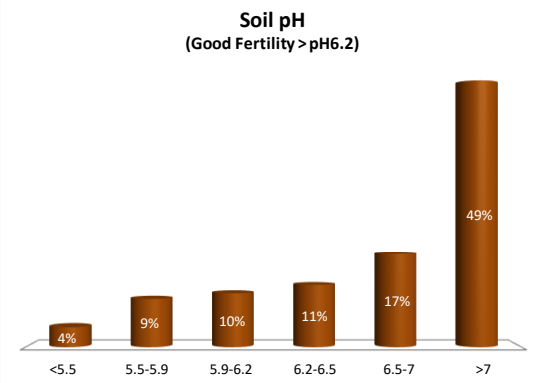

County	Dublin
Year	2020
Enterprise	All Farms
Number of Samples	192

County	Dublin
Year	2020
Enterprise	Drystock
Number of Samples	32

Caution - Graphics based on low sample number

Soil Analysis Status and Trends

County	Dublin
Year	2020
Enterprise	Tillage
Number of Samples	82

Caution - Graphics based on low sample number