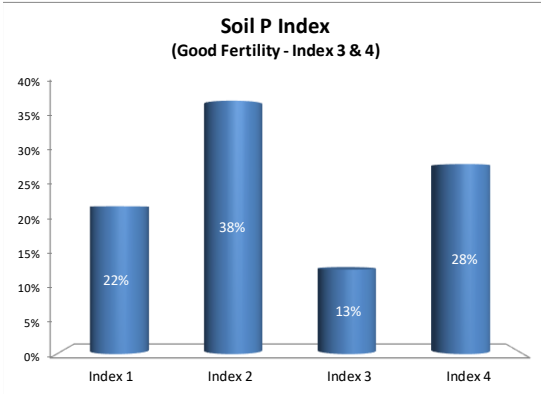

County	Dublin
Year	2020
Enterprise	All Farms
Number of Samples	192

County	Dublin
Year	2020
Enterprise	Drystock
Number of Samples	32

Caution - Graphics based on low sample number

Soil Analysis Status and Trends

County	Dublin
Year	2020
Enterprise	Tillage
Number of Samples	82

Caution - Graphics based on low sample number