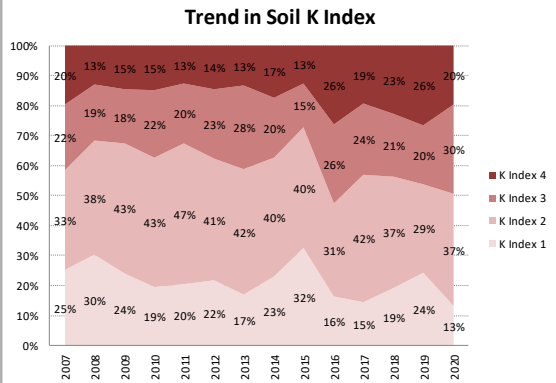

County	Dublin
Year	2020
Enterprise	All Farms
Number of Samples	192

County	Dublin
Year	2020
Enterprise	Drystock
Number of Samples	32

Caution - Graphics based on low sample number

Soil Analysis Status and Trends