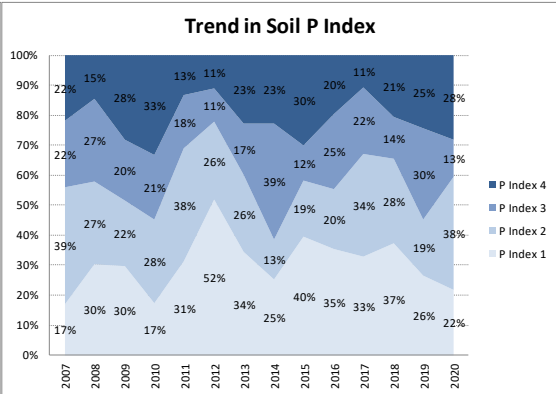

County	Dublin
Year	2020
Enterprise	All Farms
Number of Samples	192

County	Dublin
Year	2020
Enterprise	Drystock
Number of Samples	32

Caution - Graphics based on low sample number

Soil Analysis Status and Trends