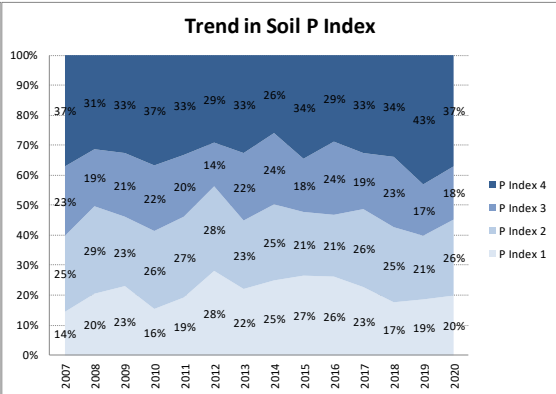

County	Dublin
Year	2020
Enterprise	All Farms
Number of Samples	192

County	Dublin
Year	2020
Enterprise	Drystock
Number of Samples	32

Caution - Graphics based on low sample number

Soil Analysis Status and Trends