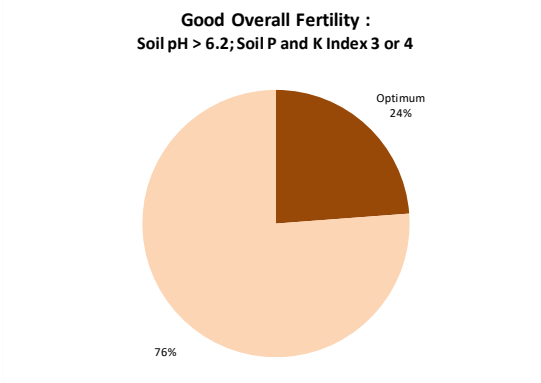

County	Dublin
Year	2020
Enterprise	All Farms
Number of Samples	192

County	Dublin
Year	2020
Enterprise	Drystock
Number of Samples	32

Caution - Graphics based on low sample number

Soil Analysis Status and Trends

County	Dublin
Year	2020
Enterprise	Tillage
Number of Samples	82

Caution - Graphics based on low sample number