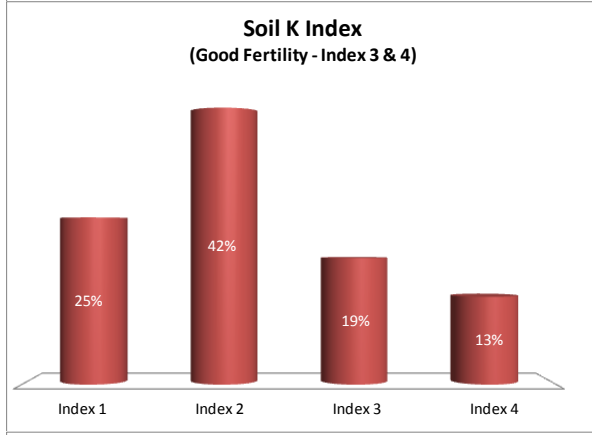

Soil Analysis Status and Trends

County	Galway
Year	2018
Enterprise	All Farms
Number of Samples	2,605

County	Galway
Year	2018
Enterprise	Dairy
Number of Samples	630

Soil Analysis Status and Trends

County	Galway
Year	2018
Enterprise	Drystock
Number of Samples	1,934

Soil Analysis Status and Trends

County	Galway
Year	2018
Enterprise	Tillage
Number of Samples	30

Caution - Graphics based on low sample number