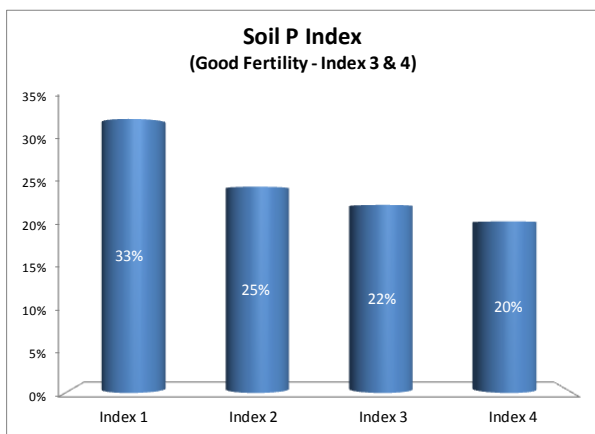

Soil Analysis Status and Trends

County	Galway
Year	2018
Enterprise	All Farms
Number of Samples	2,605

County	Galway
Year	2018
Enterprise	Dairy
Number of Samples	630

Soil Analysis Status and Trends

County	Galway
Year	2018
Enterprise	Drystock
Number of Samples	1,934

Soil Analysis Status and Trends

County	Galway
Year	2018
Enterprise	Tillage
Number of Samples	30

Caution - Graphics based on low sample number