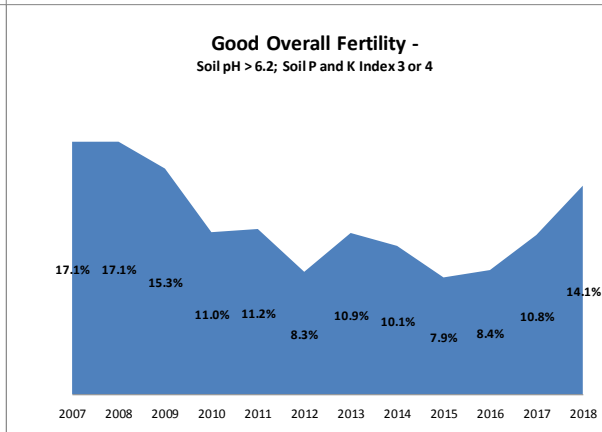

Soil Analysis Status and Trends

County	Galway
Year	2018
Enterprise	All Farms
Number of Samples	2,605

County	Galway
Year	2018
Enterprise	Dairy
Number of Samples	630

Soil Analysis Status and Trends

County	Galway
Year	2018
Enterprise	Drystock
Number of Samples	1,934