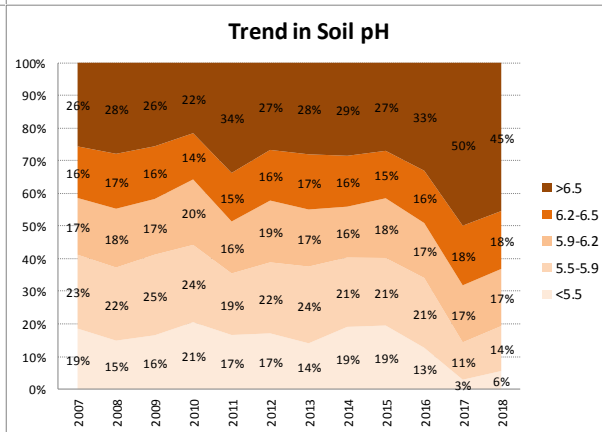

Soil Analysis Status and Trends

County	Galway
Year	2018
Enterprise	All Farms
Number of Samples	2,605

County	Galway
Year	2018
Enterprise	Dairy
Number of Samples	630

Soil Analysis Status and Trends

County	Galway
Year	2018
Enterprise	Drystock
Number of Samples	1,934

Soil Analysis Status and Trends

County	Galway
Year	2018
Enterprise	Tillage
Number of Samples	30

Caution - Graphics based on low sample number