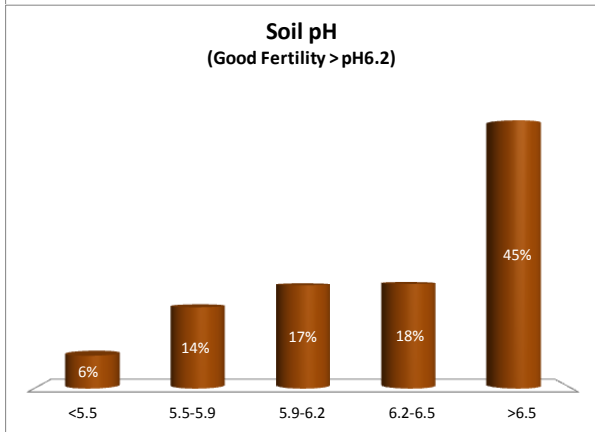

Soil Analysis Status and Trends

County	Galway
Year	2018
Enterprise	All Farms
Number of Samples	2,605

County	Galway
Year	2018
Enterprise	Dairy
Number of Samples	630

Soil Analysis Status and Trends

County	Galway
Year	2018
Enterprise	Drystock
Number of Samples	1,934

Soil Analysis Status and Trends

County	Galway
Year	2018
Enterprise	Tillage
Number of Samples	30

Caution - Graphics based on low sample number