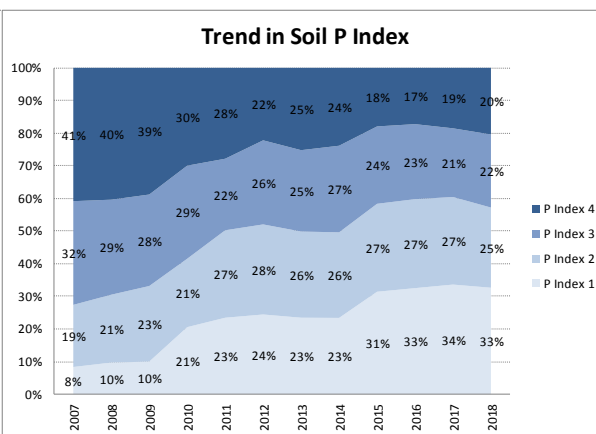

Soil Analysis Status and Trends

County	Galway
Year	2018
Enterprise	All Farms
Number of Samples	2,605

County	Galway
Year	2018
Enterprise	Dairy
Number of Samples	630

Soil Analysis Status and Trends

County	Galway
Year	2018
Enterprise	Drystock
Number of Samples	1,934

Soil Analysis Status and Trends

County	Galway
Year	2018
Enterprise	Tillage
Number of Samples	30

Caution - Graphics based on low sample number