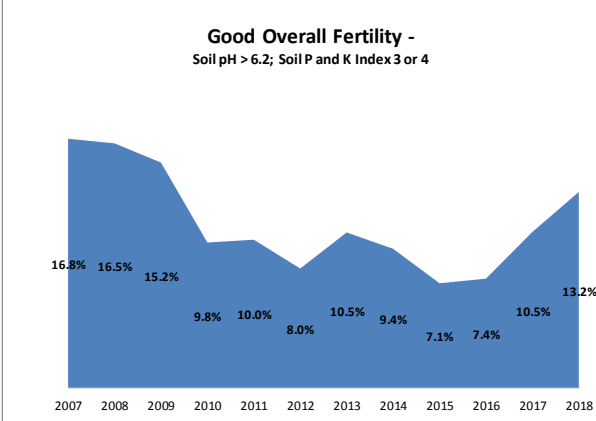

Soil Analysis Status and Trends

County	Galway
Year	2018
Enterprise	All Farms
Number of Samples	2,605

County	Galway
Year	2018
Enterprise	Dairy
Number of Samples	630

Soil Analysis Status and Trends

County	Galway
Year	2018
Enterprise	Drystock
Number of Samples	1,934