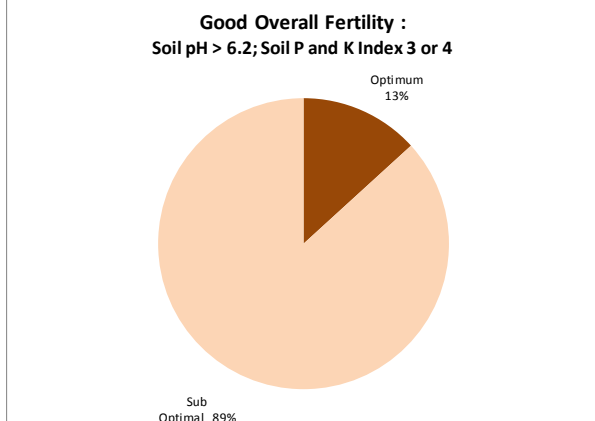

Soil Analysis Status and Trends

County	Galway
Year	2018
Enterprise	All Farms
Number of Samples	2,605

County	Galway
Year	2018
Enterprise	Dairy
Number of Samples	630

Soil Analysis Status and Trends

County	Galway
Year	2018
Enterprise	Drystock
Number of Samples	1,934

Soil Analysis Status and Trends

County	Galway
Year	2018
Enterprise	Tillage
Number of Samples	30

Caution - Graphics based on low sample number