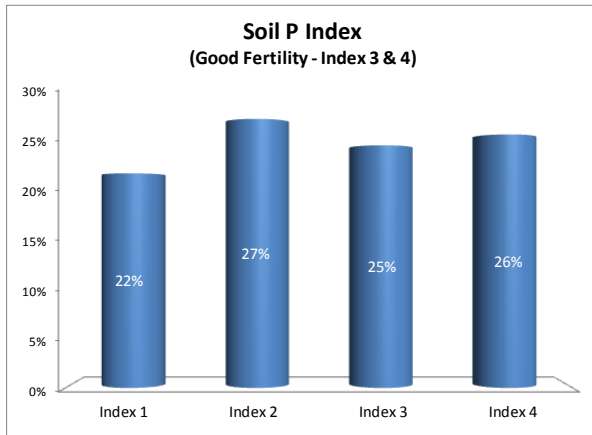

Soil Analysis Status and Trends

County	Galway
Year	2018
Enterprise	All Farms
Number of Samples	2,605

County	Galway
Year	2018
Enterprise	Dairy
Number of Samples	630

Soil Analysis Status and Trends

County	Galway
Year	2018
Enterprise	Drystock
Number of Samples	1,934

Soil Analysis Status and Trends

County	Galway
Year	2018
Enterprise	Tillage
Number of Samples	30

Caution - Graphics based on low sample number