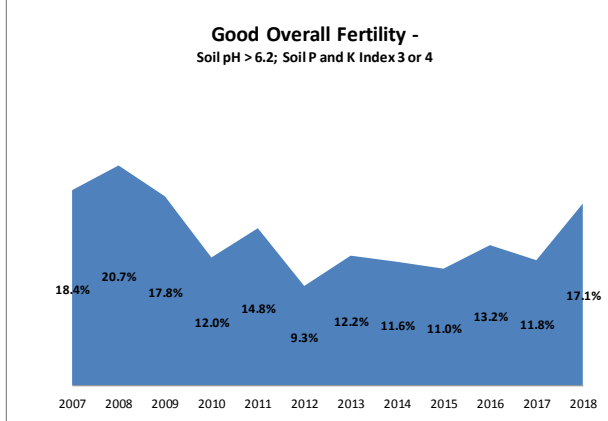

Soil Analysis Status and Trends

County	Galway
Year	2018
Enterprise	All Farms
Number of Samples	2,605

County	Galway
Year	2018
Enterprise	Dairy
Number of Samples	630

Soil Analysis Status and Trends

County	Galway
Year	2018
Enterprise	Drystock
Number of Samples	1,934