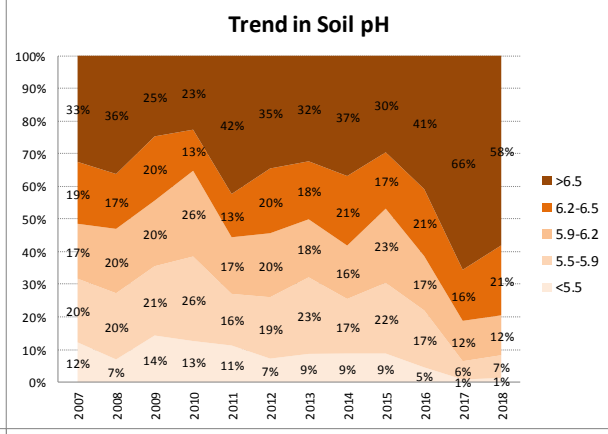

Soil Analysis Status and Trends

County	Galway
Year	2018
Enterprise	All Farms
Number of Samples	2,605

County	Galway
Year	2018
Enterprise	Dairy
Number of Samples	630

Soil Analysis Status and Trends

County	Galway
Year	2018
Enterprise	Drystock
Number of Samples	1,934

Soil Analysis Status and Trends

County	Galway
Year	2018
Enterprise	Tillage
Number of Samples	30

Caution - Graphics based on low sample number