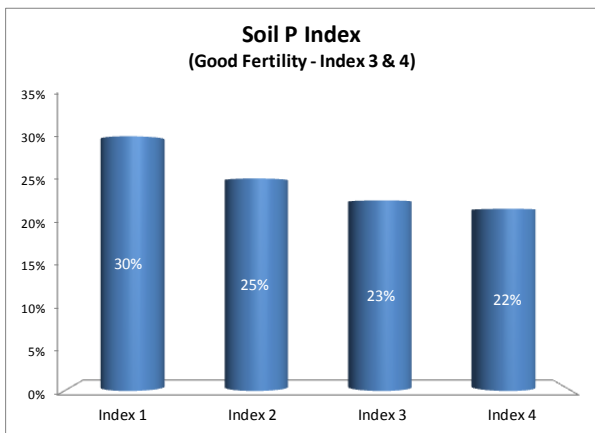

Soil Analysis Status and Trends

County	Galway
Year	2018
Enterprise	All Farms
Number of Samples	2,605

County	Galway
Year	2018
Enterprise	Dairy
Number of Samples	630

Soil Analysis Status and Trends

County	Galway
Year	2018
Enterprise	Drystock
Number of Samples	1,934

Soil Analysis Status and Trends

County	Galway
Year	2018
Enterprise	Tillage
Number of Samples	30

Caution - Graphics based on low sample number