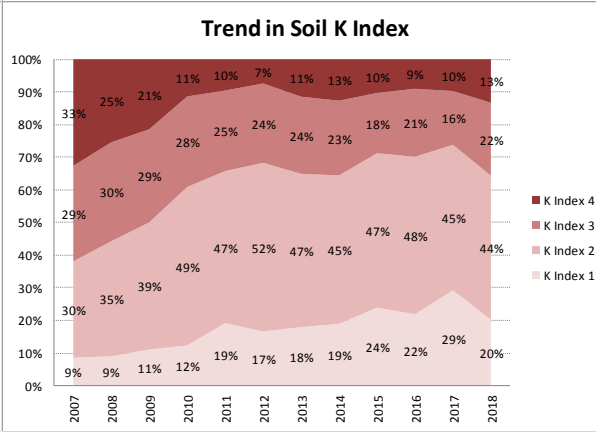

Soil Analysis Status and Trends

County	Galway
Year	2018
Enterprise	All Farms
Number of Samples	2,605

County	Galway
Year	2018
Enterprise	Dairy
Number of Samples	630

Soil Analysis Status and Trends

County	Galway
Year	2018
Enterprise	Drystock
Number of Samples	1,934

Soil Analysis Status and Trends

County	Galway
Year	2018
Enterprise	Tillage
Number of Samples	30

Caution - Graphics based on low sample number