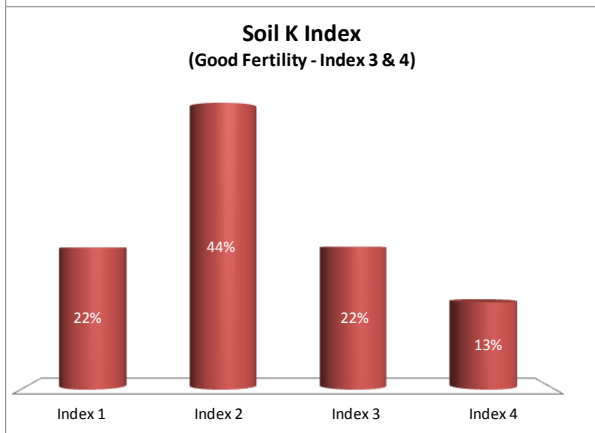

Soil Analysis Status and Trends

County	Galway
Year	2018
Enterprise	All Farms
Number of Samples	2,605

County	Galway
Year	2018
Enterprise	Dairy
Number of Samples	630

Soil Analysis Status and Trends

County	Galway
Year	2018
Enterprise	Drystock
Number of Samples	1,934

Soil Analysis Status and Trends

County	Galway
Year	2018
Enterprise	Tillage
Number of Samples	30

Caution - Graphics based on low sample number