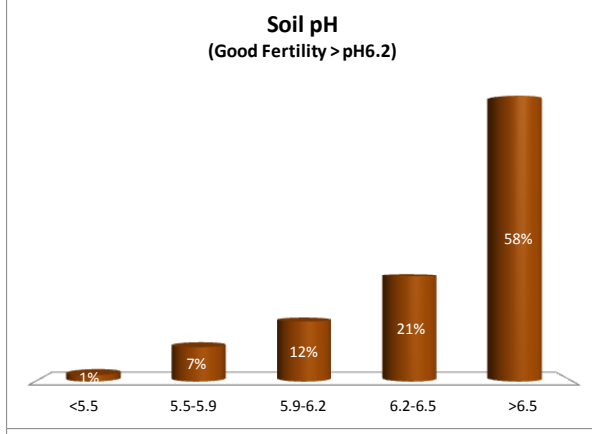

County	Galway
Year	2018
Enterprise	Dairy
Number of Samples	630