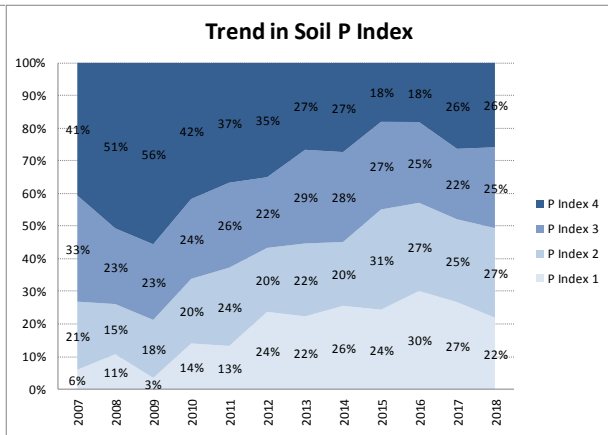

Soil Analysis Status and Trends

County	Galway
Year	2018
Enterprise	All Farms
Number of Samples	2,605

County	Galway
Year	2018
Enterprise	Dairy
Number of Samples	630

Soil Analysis Status and Trends

County	Galway
Year	2018
Enterprise	Drystock
Number of Samples	1,934

Soil Analysis Status and Trends

County	Galway
Year	2018
Enterprise	Tillage
Number of Samples	30

Caution - Graphics based on low sample number