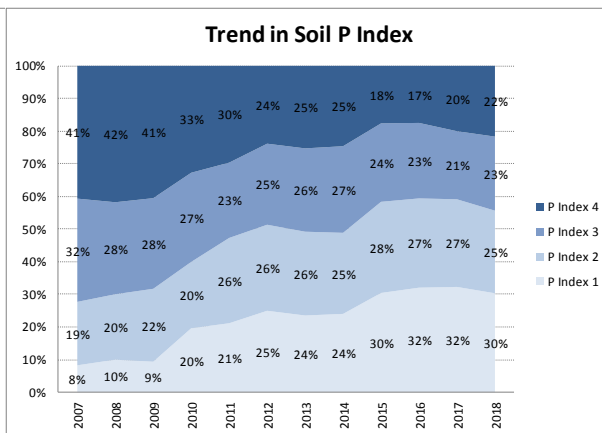

Soil Analysis Status and Trends

County	Galway
Year	2018
Enterprise	All Farms
Number of Samples	2,605

County	Galway
Year	2018
Enterprise	Dairy
Number of Samples	630

Soil Analysis Status and Trends

County	Galway
Year	2018
Enterprise	Drystock
Number of Samples	1,934

Soil Analysis Status and Trends

County	Galway
Year	2018
Enterprise	Tillage
Number of Samples	30

Caution - Graphics based on low sample number