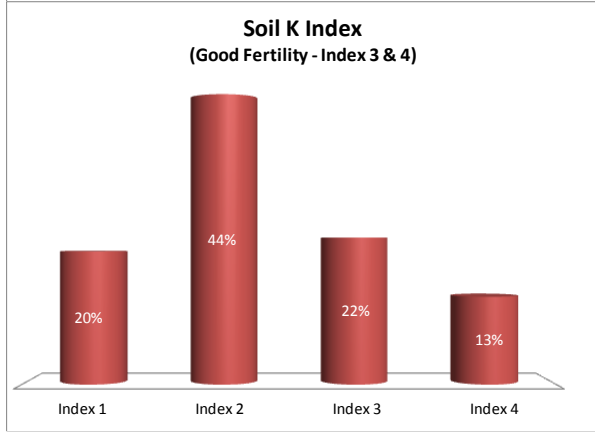

Soil Analysis Status and Trends

County	Galway
Year	2018
Enterprise	All Farms
Number of Samples	2,605

County	Galway
Year	2018
Enterprise	Dairy
Number of Samples	630

Soil Analysis Status and Trends

County	Galway
Year	2018
Enterprise	Drystock
Number of Samples	1,934

Soil Analysis Status and Trends

County	Galway
Year	2018
Enterprise	Tillage
Number of Samples	30

Caution - Graphics based on low sample number