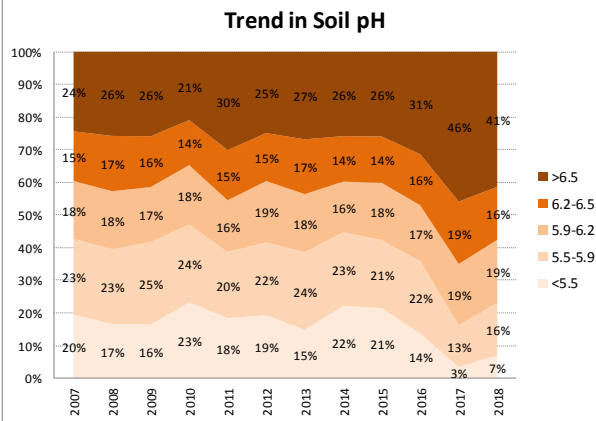

Soil Analysis Status and Trends

County	Galway
Year	2018
Enterprise	All Farms
Number of Samples	2,605

County	Galway
Year	2018
Enterprise	Dairy
Number of Samples	630

Soil Analysis Status and Trends

County	Galway
Year	2018
Enterprise	Drystock
Number of Samples	1,934

Soil Analysis Status and Trends

County	Galway
Year	2018
Enterprise	Tillage
Number of Samples	30

Caution - Graphics based on low sample number