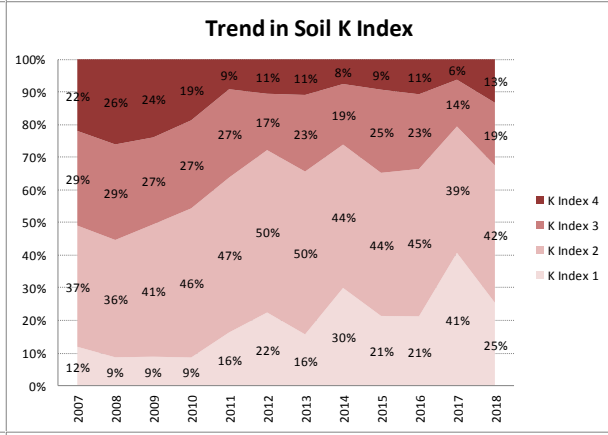

Soil Analysis Status and Trends

County	Galway
Year	2018
Enterprise	All Farms
Number of Samples	2,605

County	Galway
Year	2018
Enterprise	Dairy
Number of Samples	630

Soil Analysis Status and Trends

County	Galway
Year	2018
Enterprise	Drystock
Number of Samples	1,934

Soil Analysis Status and Trends

County	Galway
Year	2018
Enterprise	Tillage
Number of Samples	30

Caution - Graphics based on low sample number