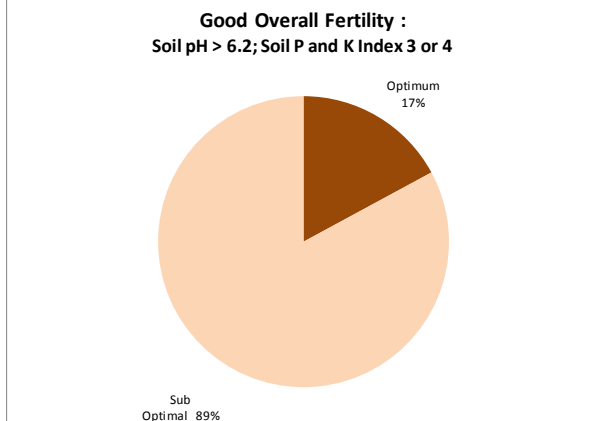

Soil Analysis Status and Trends

County	Galway
Year	2018
Enterprise	All Farms
Number of Samples	2,605

County	Galway
Year	2018
Enterprise	Dairy
Number of Samples	630

Soil Analysis Status and Trends

County	Galway
Year	2018
Enterprise	Drystock
Number of Samples	1,934

Soil Analysis Status and Trends

County	Galway
Year	2018
Enterprise	Tillage
Number of Samples	30

Caution - Graphics based on low sample number