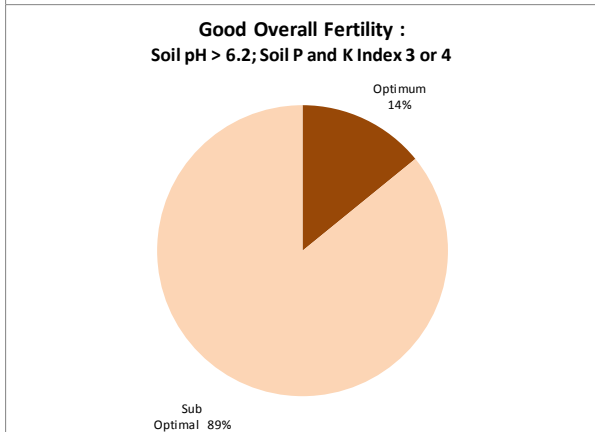

Soil Analysis Status and Trends

County	Galway
Year	2018
Enterprise	All Farms
Number of Samples	2,605