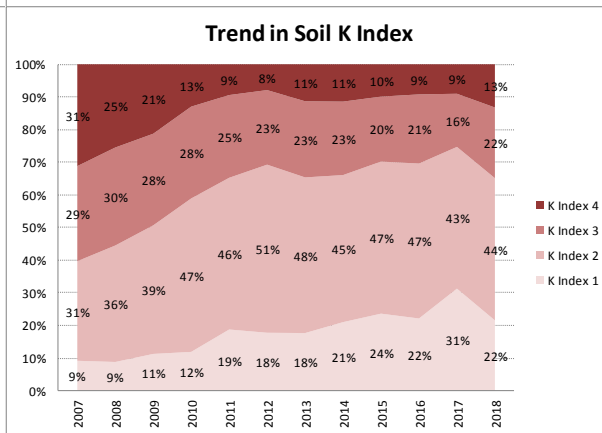

Soil Analysis Status and Trends

County	Galway
Year	2018
Enterprise	All Farms
Number of Samples	2,605

County	Galway
Year	2018
Enterprise	Dairy
Number of Samples	630

Soil Analysis Status and Trends

County	Galway
Year	2018
Enterprise	Drystock
Number of Samples	1,934

Soil Analysis Status and Trends

County	Galway
Year	2018
Enterprise	Tillage
Number of Samples	30

Caution - Graphics based on low sample number