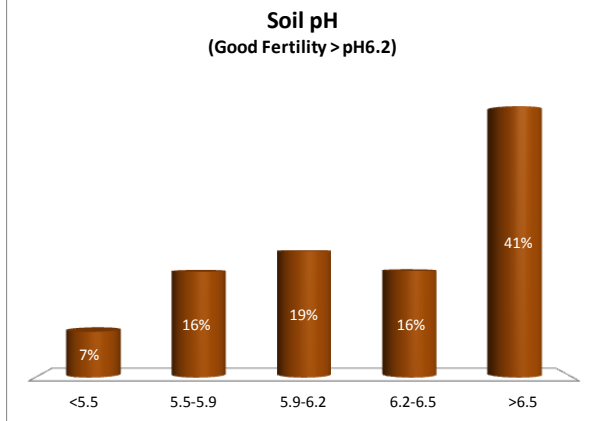

Soil Analysis Status and Trends

County	Galway
Year	2018
Enterprise	All Farms
Number of Samples	2,605

County	Galway
Year	2018
Enterprise	Dairy
Number of Samples	630

Soil Analysis Status and Trends

County	Galway
Year	2018
Enterprise	Drystock
Number of Samples	1,934

Soil Analysis Status and Trends

County	Galway
Year	2018
Enterprise	Tillage
Number of Samples	30

Caution - Graphics based on low sample number