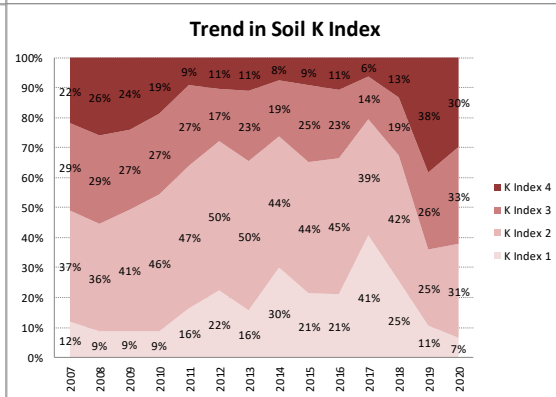

Soil Analysis Status and Trends

County	Galway
Year	2020
Enterprise	All Farms
Number of Samples	1,304

County	Galway
Year	2020
Enterprise	Dairy
Number of Samples	609

Soil Analysis Status and Trends

County	Galway
Year	2020
Enterprise	Drystock
Number of Samples	690