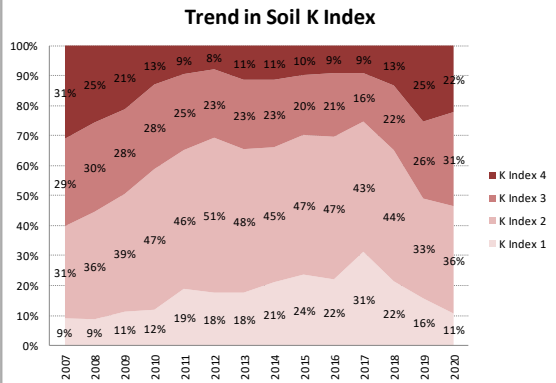

Soil Analysis Status and Trends

County	Galway
Year	2020
Enterprise	All Farms
Number of Samples	1,304

County	Galway
Year	2020
Enterprise	Dairy
Number of Samples	609

Soil Analysis Status and Trends

County	Galway
Year	2020
Enterprise	Drystock
Number of Samples	690