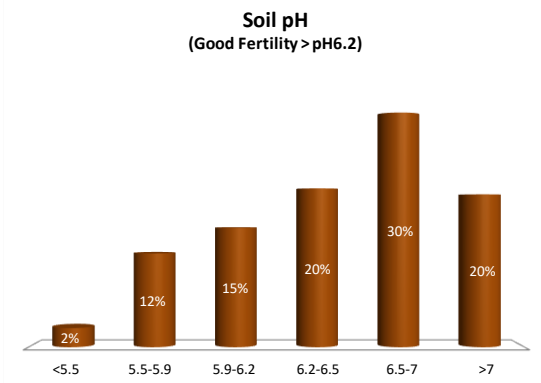

Soil Analysis Status and Trends

County	Galway
Year	2020
Enterprise	All Farms
Number of Samples	1,304

County	Galway
Year	2020
Enterprise	Dairy
Number of Samples	609

Soil Analysis Status and Trends

County	Galway
Year	2020
Enterprise	Drystock
Number of Samples	690