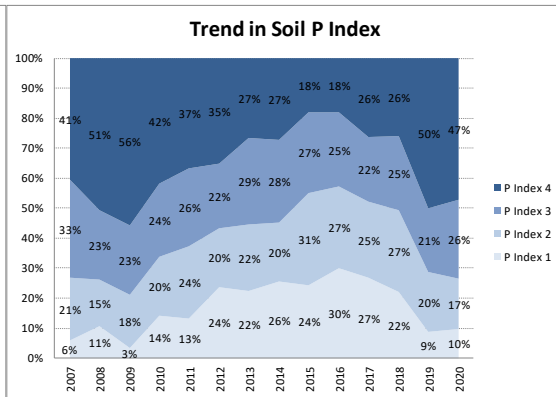

Soil Analysis Status and Trends

County	Galway
Year	2020
Enterprise	All Farms
Number of Samples	1,304

County	Galway
Year	2020
Enterprise	Dairy
Number of Samples	609

Soil Analysis Status and Trends

County	Galway
Year	2020
Enterprise	Drystock
Number of Samples	690