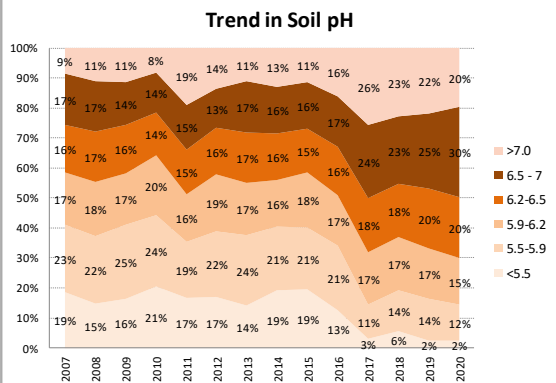

Soil Analysis Status and Trends

County	Galway
Year	2020
Enterprise	All Farms
Number of Samples	1,304

County	Galway
Year	2020
Enterprise	Dairy
Number of Samples	609

Soil Analysis Status and Trends

County	Galway
Year	2020
Enterprise	Drystock
Number of Samples	690