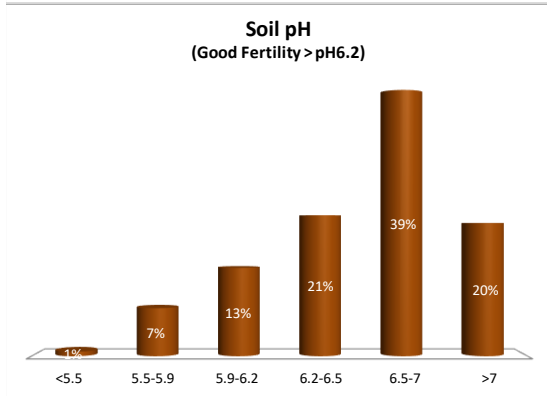

Soil Analysis Status and Trends

County	Galway
Year	2020
Enterprise	All Farms
Number of Samples	1,304

County	Galway
Year	2020
Enterprise	Dairy
Number of Samples	609

Soil Analysis Status and Trends

County	Galway
Year	2020
Enterprise	Drystock
Number of Samples	690