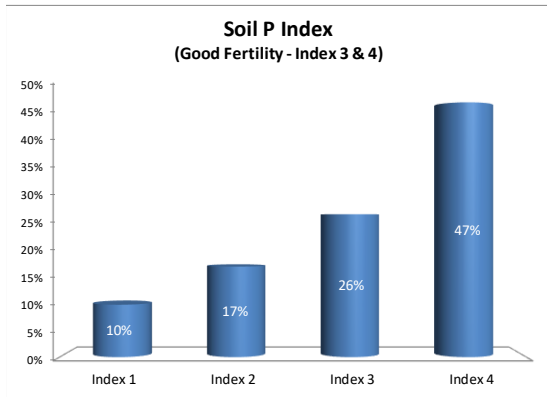

Soil Analysis Status and Trends

County	Galway
Year	2020
Enterprise	All Farms
Number of Samples	1,304

County	Galway
Year	2020
Enterprise	Dairy
Number of Samples	609

Soil Analysis Status and Trends

County	Galway
Year	2020
Enterprise	Drystock
Number of Samples	690