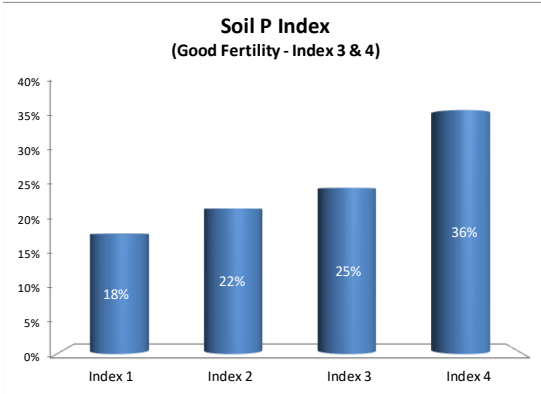

Soil Analysis Status and Trends

County	Galway
Year	2020
Enterprise	All Farms
Number of Samples	1,304

County	Galway
Year	2020
Enterprise	Dairy
Number of Samples	609

Soil Analysis Status and Trends

County	Galway
Year	2020
Enterprise	Drystock
Number of Samples	690