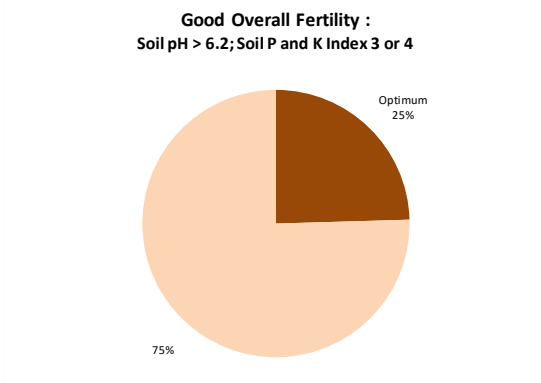

Soil Analysis Status and Trends

County	Galway
Year	2020
Enterprise	All Farms
Number of Samples	1,304

County	Galway
Year	2020
Enterprise	Dairy
Number of Samples	609

Soil Analysis Status and Trends

County	Galway
Year	2020
Enterprise	Drystock
Number of Samples	690