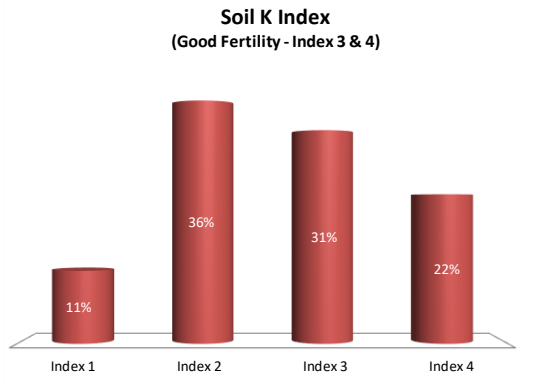

Soil Analysis Status and Trends

County	Galway
Year	2020
Enterprise	All Farms
Number of Samples	1,304

County	Galway
Year	2020
Enterprise	Dairy
Number of Samples	609

Soil Analysis Status and Trends

County	Galway
Year	2020
Enterprise	Drystock
Number of Samples	690