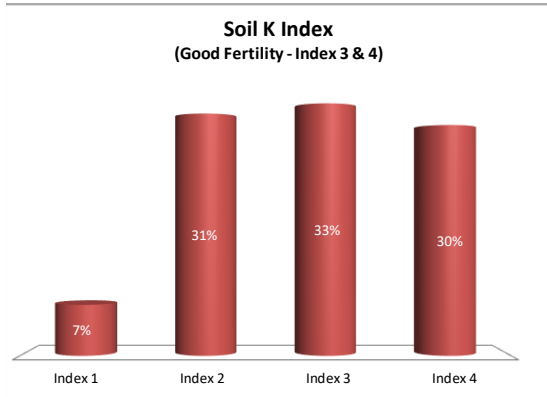

Soil Analysis Status and Trends

County	Galway
Year	2020
Enterprise	All Farms
Number of Samples	1,304

County	Galway
Year	2020
Enterprise	Dairy
Number of Samples	609

Soil Analysis Status and Trends

County	Galway
Year	2020
Enterprise	Drystock
Number of Samples	690