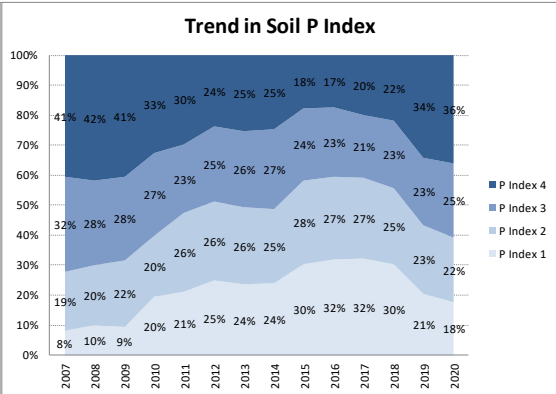

Soil Analysis Status and Trends

County	Galway
Year	2020
Enterprise	All Farms
Number of Samples	1,304

County	Galway
Year	2020
Enterprise	Dairy
Number of Samples	609

Soil Analysis Status and Trends

County	Galway
Year	2020
Enterprise	Drystock
Number of Samples	690