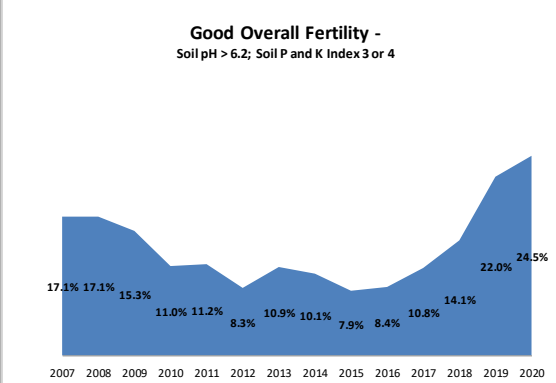

Soil Analysis Status and Trends

County	Galway
Year	2020
Enterprise	All Farms
Number of Samples	1,304

County	Galway
Year	2020
Enterprise	Dairy
Number of Samples	609

Soil Analysis Status and Trends

County	Galway
Year	2020
Enterprise	Drystock
Number of Samples	690