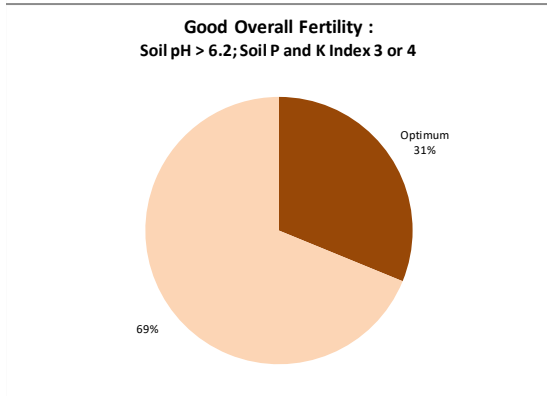

Soil Analysis Status and Trends

County	Galway
Year	2020
Enterprise	All Farms
Number of Samples	1,304

County	Galway
Year	2020
Enterprise	Dairy
Number of Samples	609

Soil Analysis Status and Trends

County	Galway
Year	2020
Enterprise	Drystock
Number of Samples	690