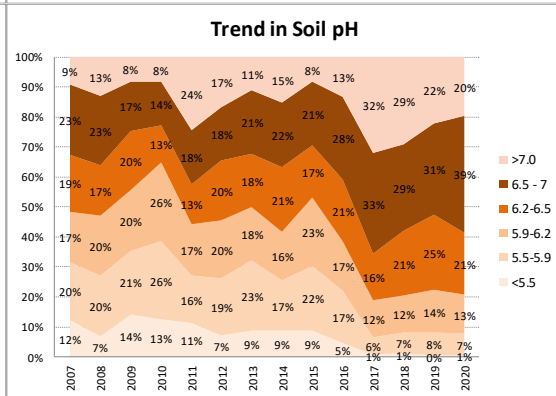

Soil Analysis Status and Trends

County	Galway
Year	2020
Enterprise	All Farms
Number of Samples	1,304

County	Galway
Year	2020
Enterprise	Dairy
Number of Samples	609

Soil Analysis Status and Trends

County	Galway
Year	2020
Enterprise	Drystock
Number of Samples	690