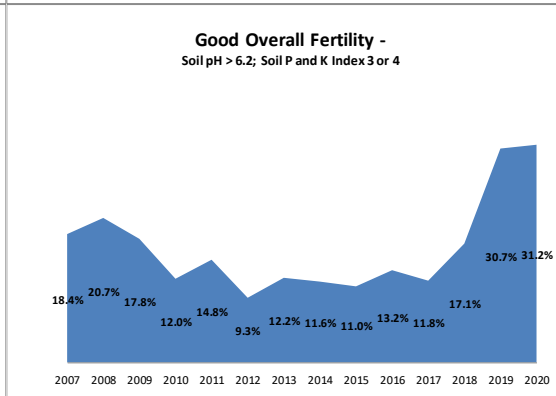

Soil Analysis Status and Trends

County	Galway
Year	2020
Enterprise	All Farms
Number of Samples	1,304

County	Galway
Year	2020
Enterprise	Dairy
Number of Samples	609

Soil Analysis Status and Trends

County	Galway
Year	2020
Enterprise	Drystock
Number of Samples	690